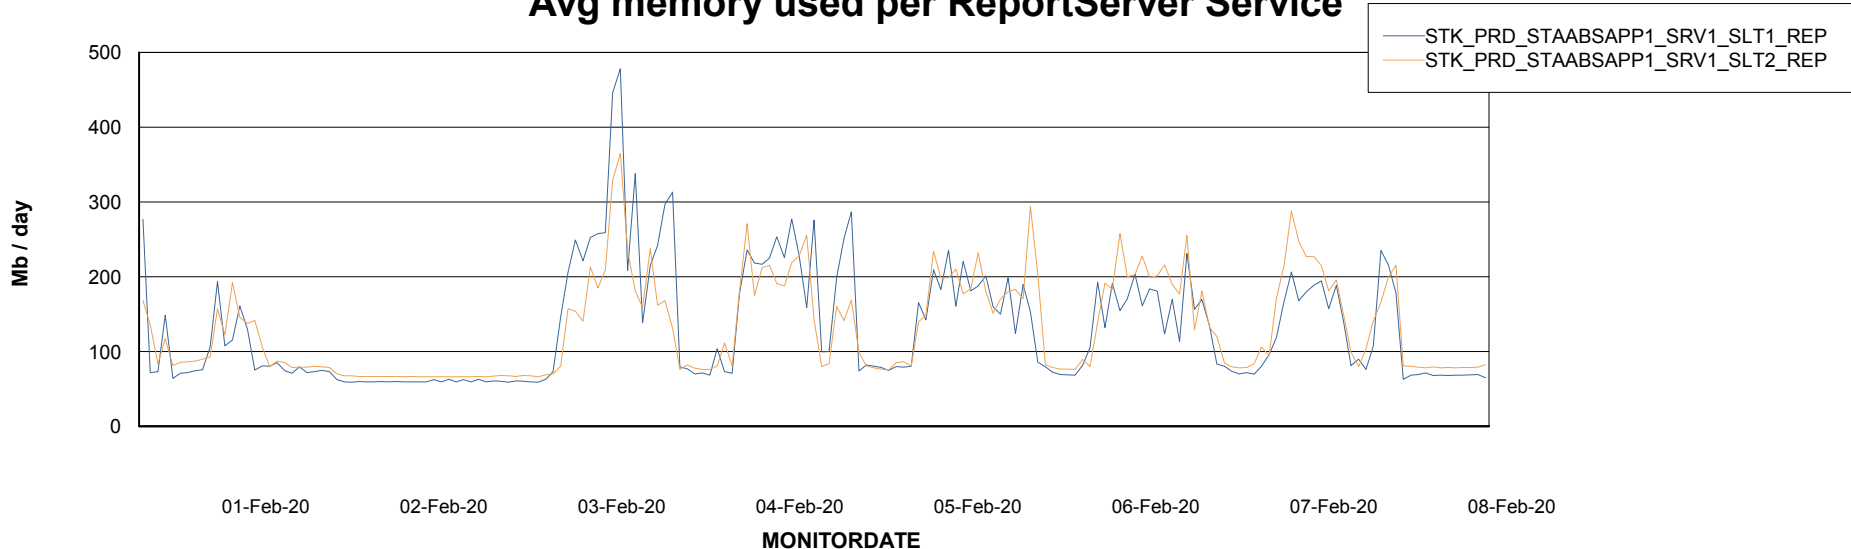

ABSSolute Application ReportServer Services

Avg memory used per ReportServer Service