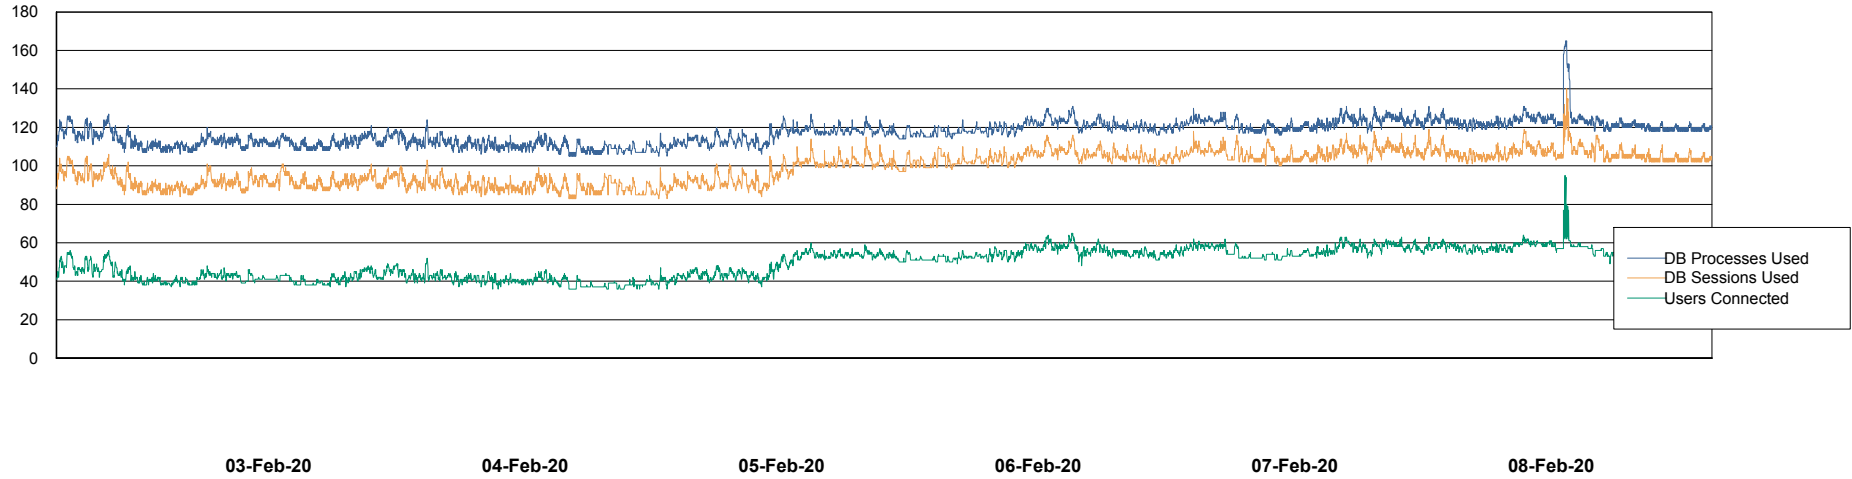

Database Performance STKDB_ABS1 Production Database

DB Processes Max 500
DB Sessions Max 776