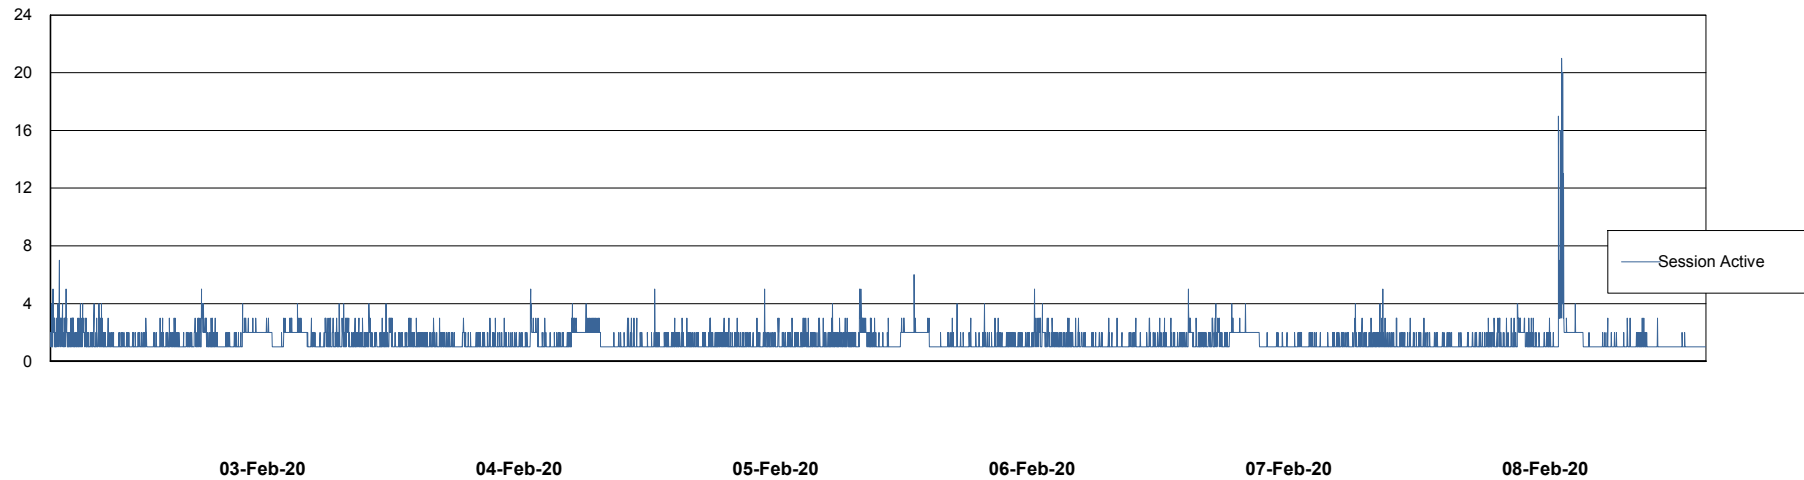

Weekly SLA Customer Report

Customer STK_Production
Database ID 82

Harddisk Usage STK_STAABSDB2 Standby DB Server

	Free disk space on c: (%)	Total disk space on c: (Gb)	Free disk space on d: (%)	Total disk space on d: (Gb)	Free disk space on e: (%)	Total disk space on e: (Gb)
08-Feb-20	72	99	41	350	26	1,000
07-Feb-20	72	99	41	350	26	1,000
06-Feb-20	72	99	41	350	26	1,000
05-Feb-20	72	99	41	350	27	1,000
04-Feb-20	72	99	41	350	28	1,000
03-Feb-20	72	99	41	350	28	1,000
02-Feb-20	72	99	41	350	28	1,000

Weekly SLA Customer Report

Customer STK_Production
Database ID 82

Database Performance STKDB_ABS1 Production Database

DB Processes Max 500
DB Sessions Max 776

Weekly SLA Customer Report

Customer STK_Production
Database ID 82