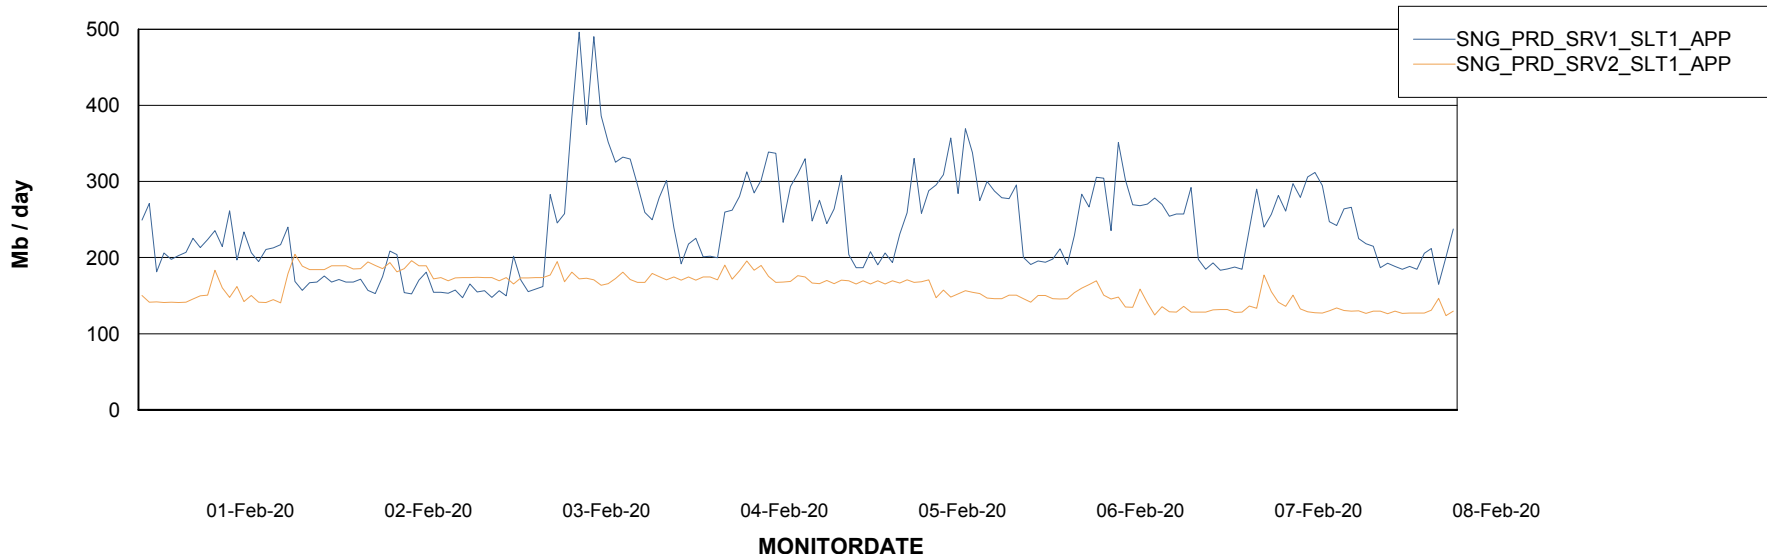

ABSSolute Application Server Services

Avg memory used per ABS Server Service