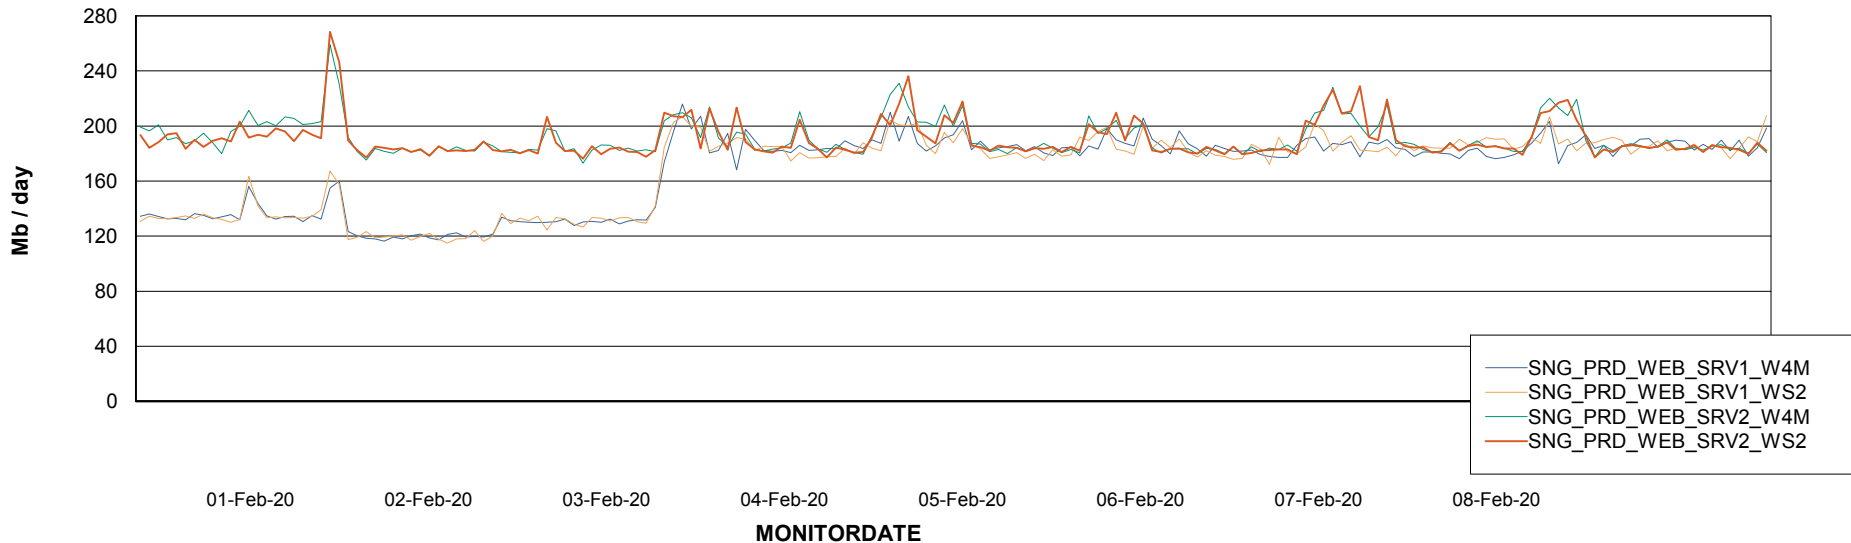

ABSolute Web Component Services

Avg memory used per ABS Web component