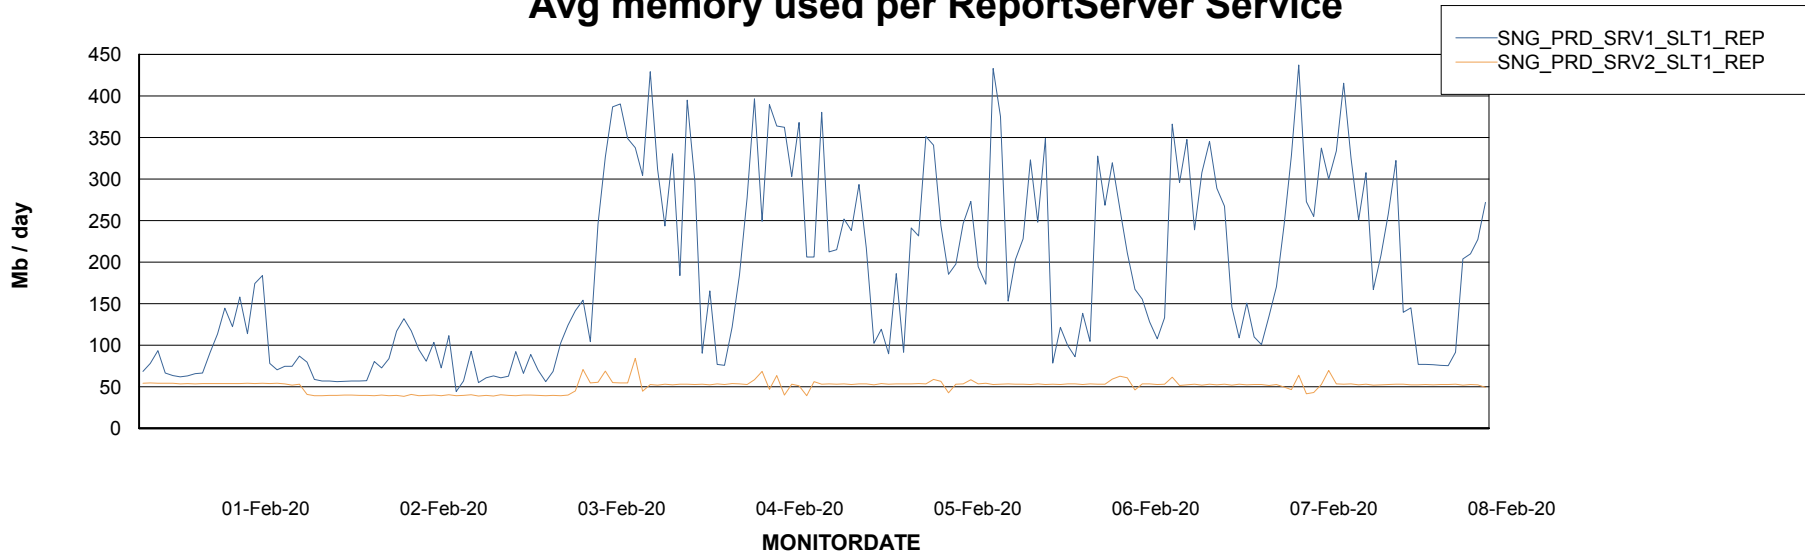

ABSSolute Application ReportServer Services

Avg memory used per ReportServer Service