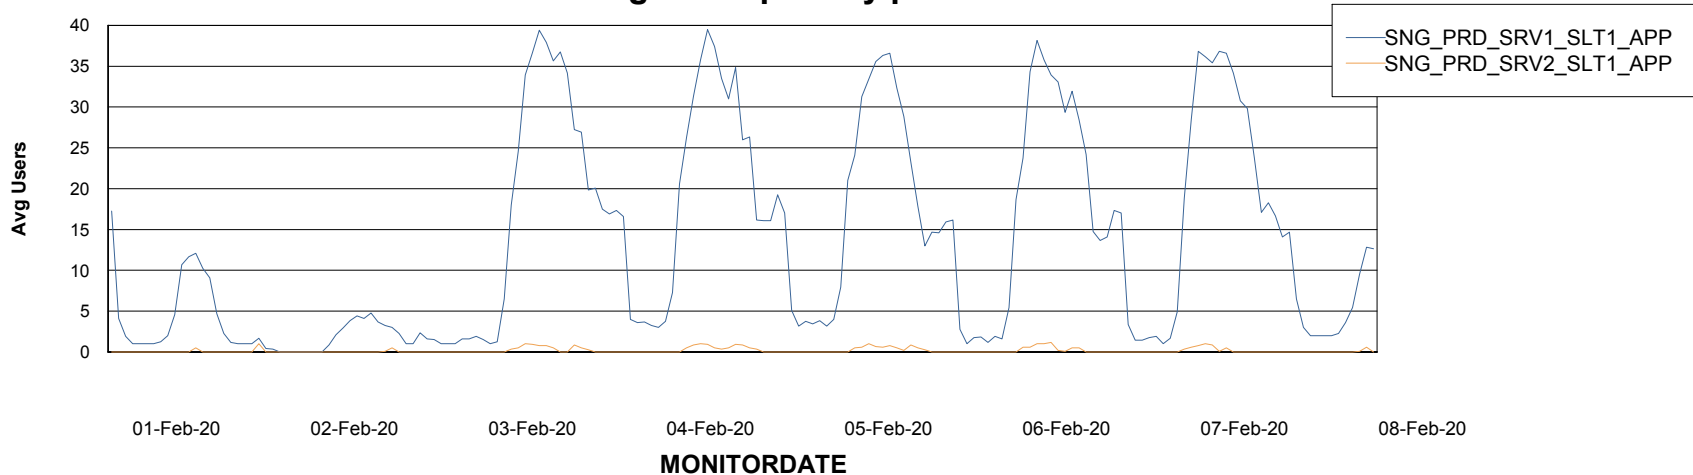

Avg users per day per ABS server