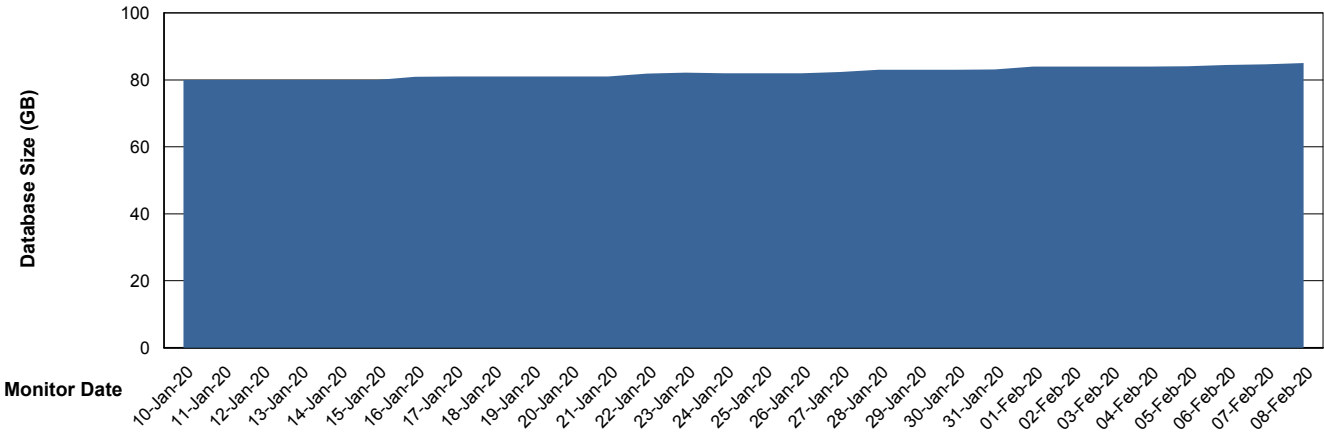

DATABASE SIZE SNGDB_Production

Database growth over last month

Database Tablespace SNGDB_Production

Date	Tablespace Name	Filesize (Gb)	Usedsize (Gb)	Percentage free
08-Feb-20	ABSDATA	120	22	82
	INDX	120	52	57
07-Feb-20	ABSDATA	120	22	82
	INDX	120	52	57
06-Feb-20	ABSDATA	120	22	82
	INDX	120	52	57
05-Feb-20	ABSDATA	120	22	82
	INDX	120	52	57
04-Feb-20	ABSDATA	120	22	82
	INDX	120	52	57
03-Feb-20	ABSDATA	120	22	82
	INDX	120	52	57
02-Feb-20	ABSDATA	120	22	82
	INDX	120	52	57