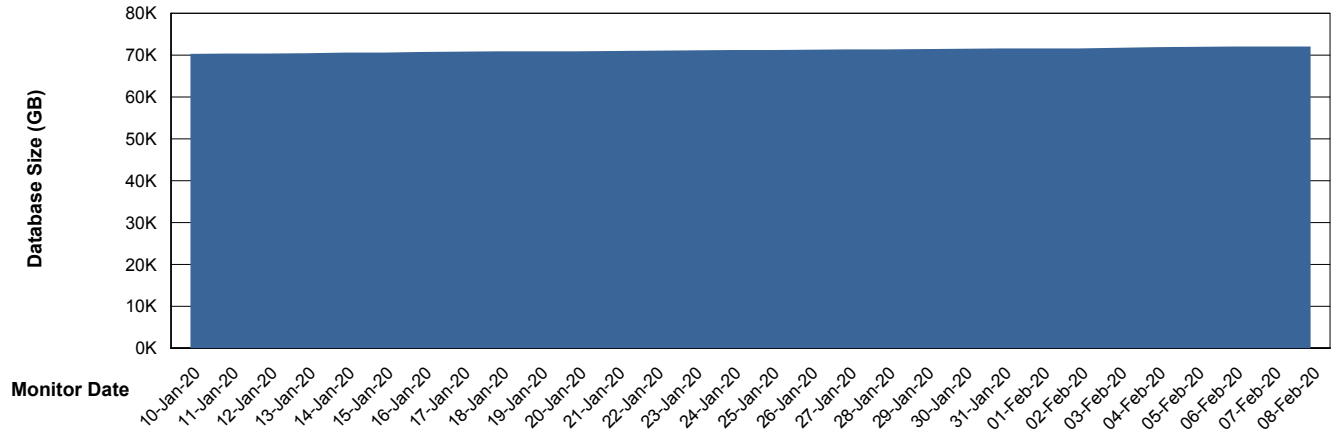

DATABASE SIZE RSSDB_Production

Database growth over last month

Database Tablespace RSSDB_Production

Date	Tablespace Name	Filesize (Gb)	Usedsize (Gb)	Percentage free
08-Feb-20	ABSDATA	35,000	29,618	15
	INDX	47,000	41,108	13
07-Feb-20	ABSDATA	35,000	29,618	15
	INDX	47,000	41,108	13
06-Feb-20	ABSDATA	35,000	29,609	15
	INDX	47,000	41,099	13
05-Feb-20	ABSDATA	35,000	29,545	16
	INDX	47,000	41,074	13
04-Feb-20	ABSDATA	35,000	29,537	16
	INDX	47,000	41,068	13
03-Feb-20	ABSDATA	35,000	29,457	16
	INDX	47,000	41,042	13
02-Feb-20	ABSDATA	35,000	29,385	16
	INDX	47,000	40,913	13