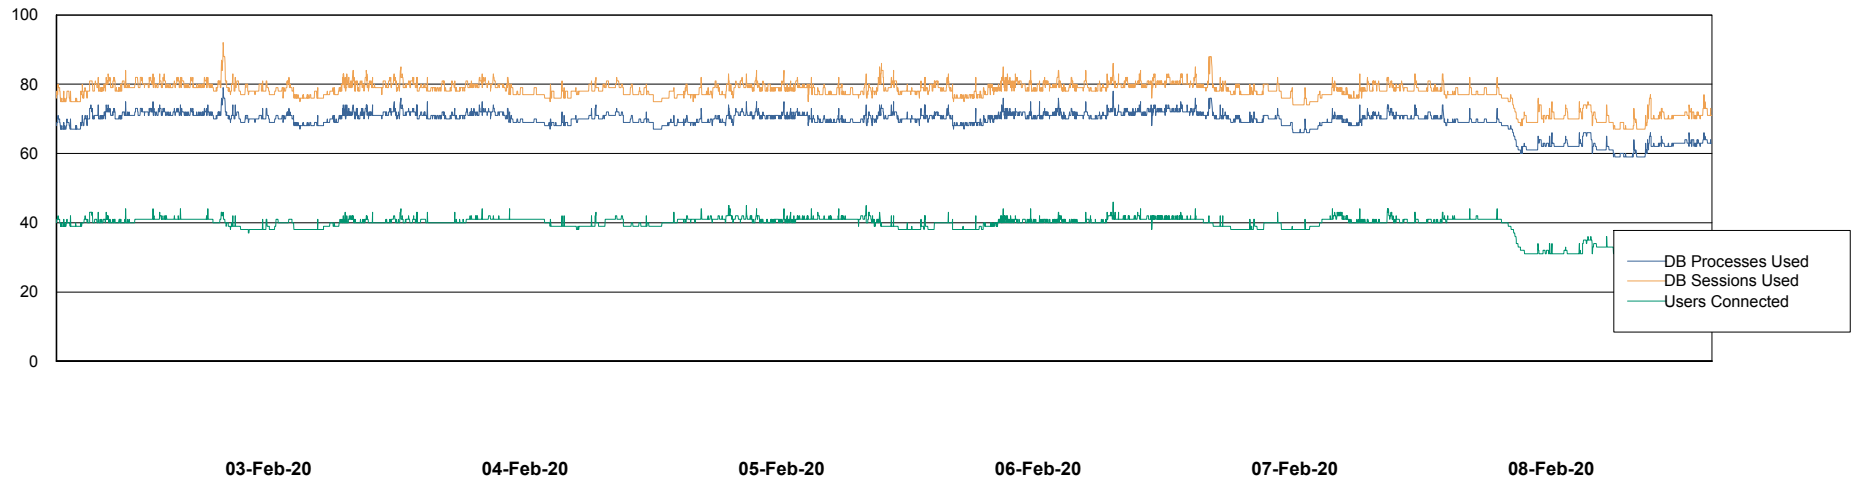

Database Performance RSSDB_Production