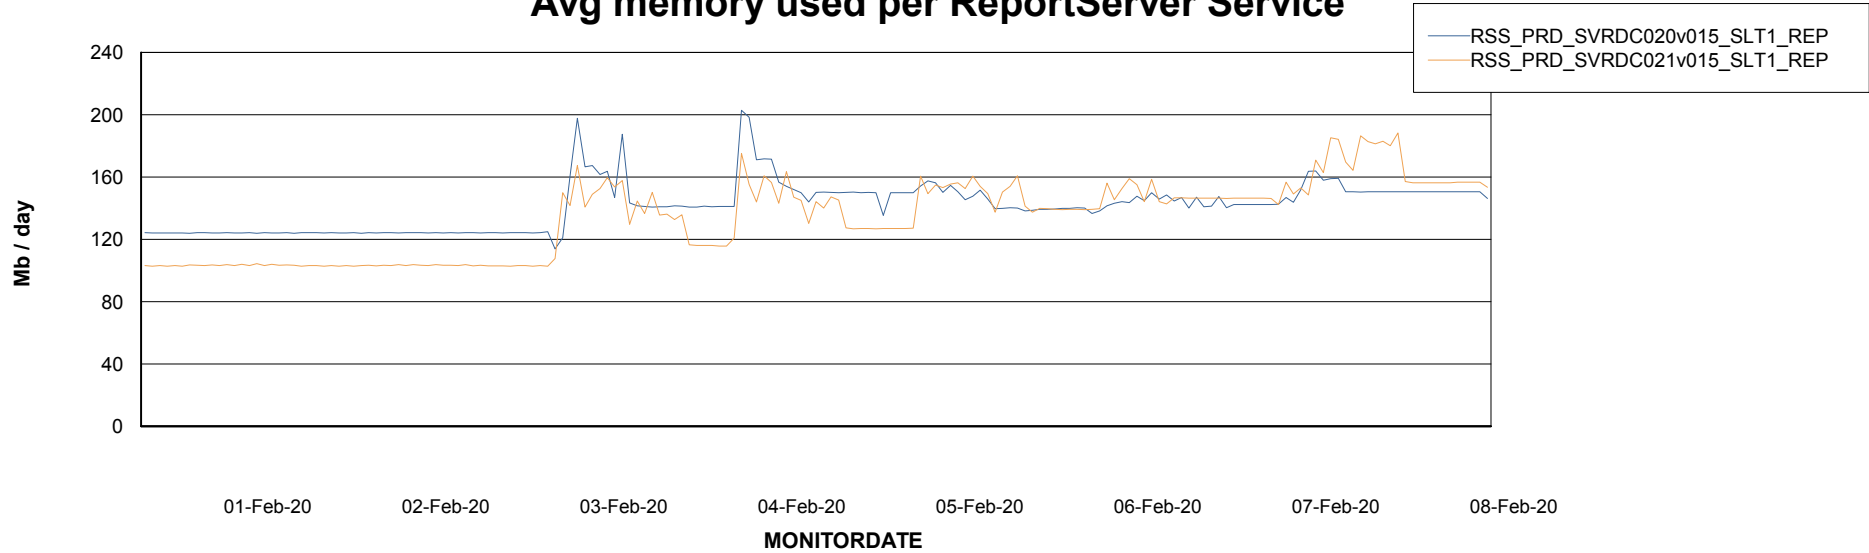

ABSSolute Application ReportServer Services

Avg memory used per ReportServer Service