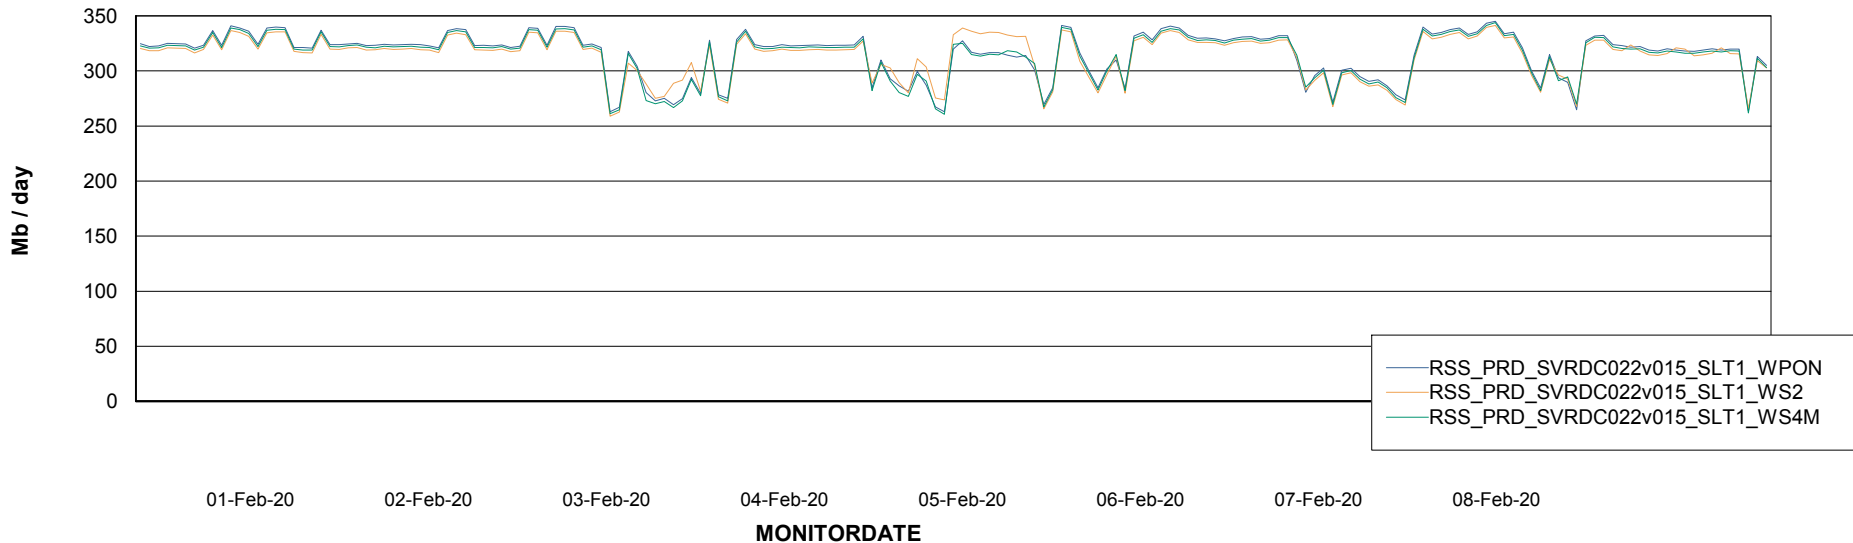

ABSSolute Application ReportServer Services

Avg memory used per ReportServer Service

Weekly SLA Customer Report

Customer RSS Production
Database ID 52

ABSSolute Web Component Services

Avg memory used per ABS Web component