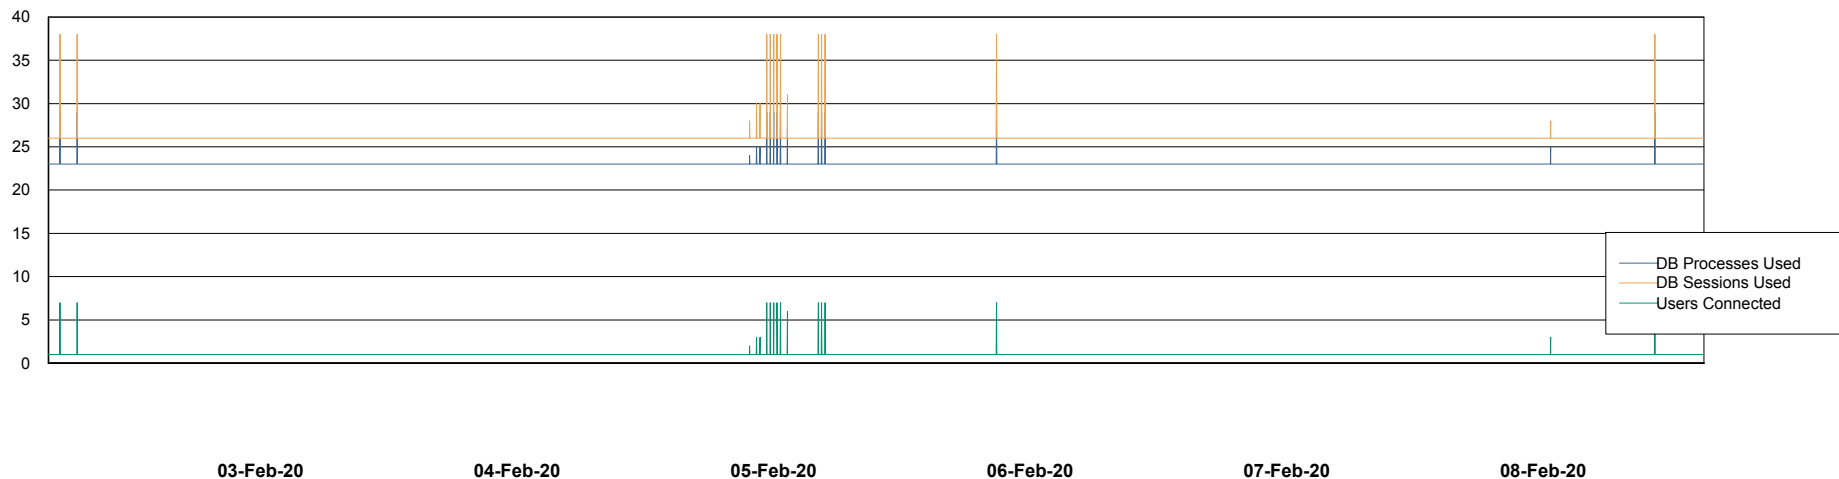

Weekly SLA Customer Report

Customer RSS Production
Database ID 52

Database Performance RSSDB_Production

Weekly SLA Customer Report

Customer RSS Production
Database ID 52

Database Performance RSSDB_Standby

Weekly SLA Customer Report