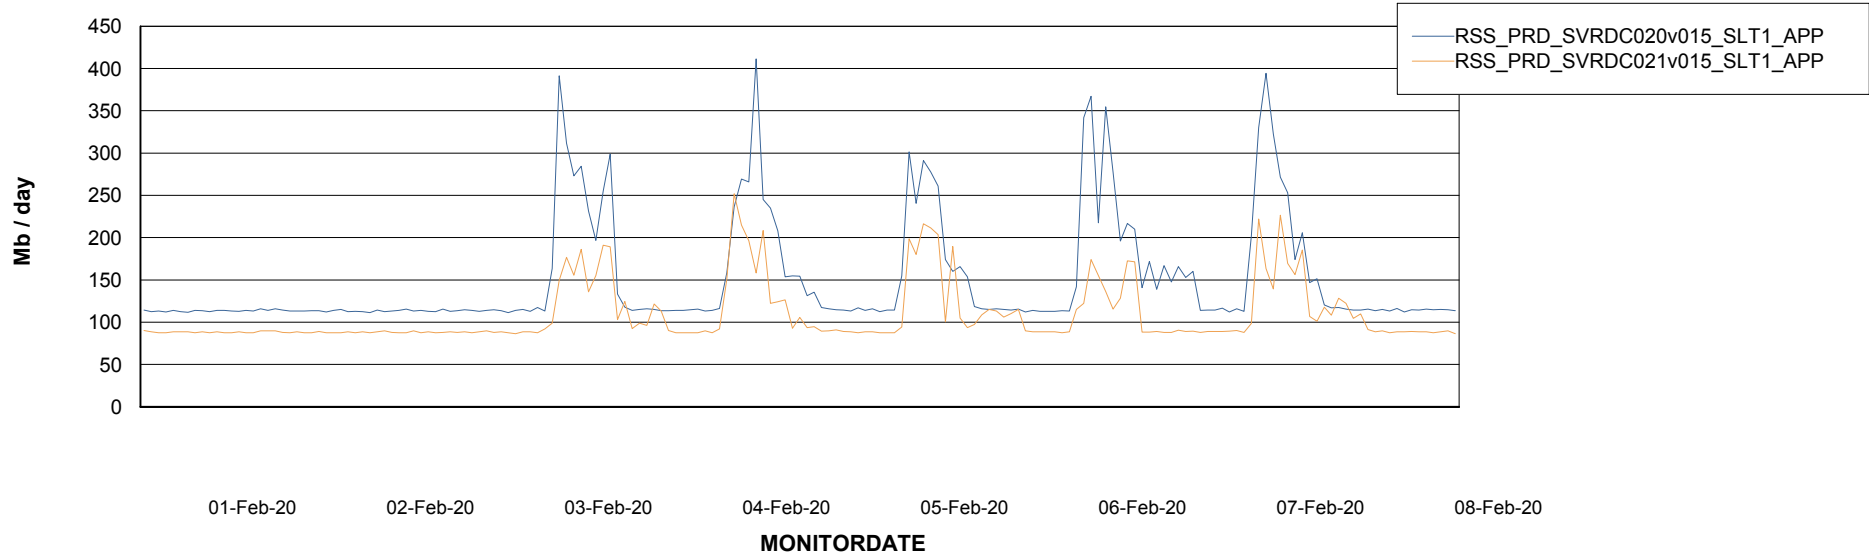

Weekly SLA Customer Report

Customer RSS Production
Database ID 52

Database Performance RSSDB_Production

Weekly SLA Customer Report

Customer RSS Production
Database ID 52

Database Performance RSSDB_Standby

Weekly SLA Customer Report

Customer RSS Production
 Database ID 52

DATABASE SIZE RSSDB_Production

Database growth over last month

Database Tablespace RSSDB_Production

Date	Tablespace Name	Filesize (Gb)	Usedsize (Gb)	Percentage free
08-Feb-20	ABSDATA	35,000	29,618	15
	INDX	47,000	41,108	13
07-Feb-20	ABSDATA	35,000	29,618	15
	INDX	47,000	41,108	13
06-Feb-20	ABSDATA	35,000	29,609	15
	INDX	47,000	41,099	13
05-Feb-20	ABSDATA	35,000	29,545	16
	INDX	47,000	41,074	13
04-Feb-20	ABSDATA	35,000	29,537	16
	INDX	47,000	41,068	13
03-Feb-20	ABSDATA	35,000	29,457	16
	INDX	47,000	41,042	13
02-Feb-20	ABSDATA	35,000	29,385	16
	INDX	47,000	40,913	13

Weekly SLA Customer Report

Customer RSS Production
Database ID 52

ABSSolute Application Server Services

Avg memory used per ABS Server Service

Avg users per day per ABS server

Weekly SLA Customer Report

Customer RSS Production
Database ID 52