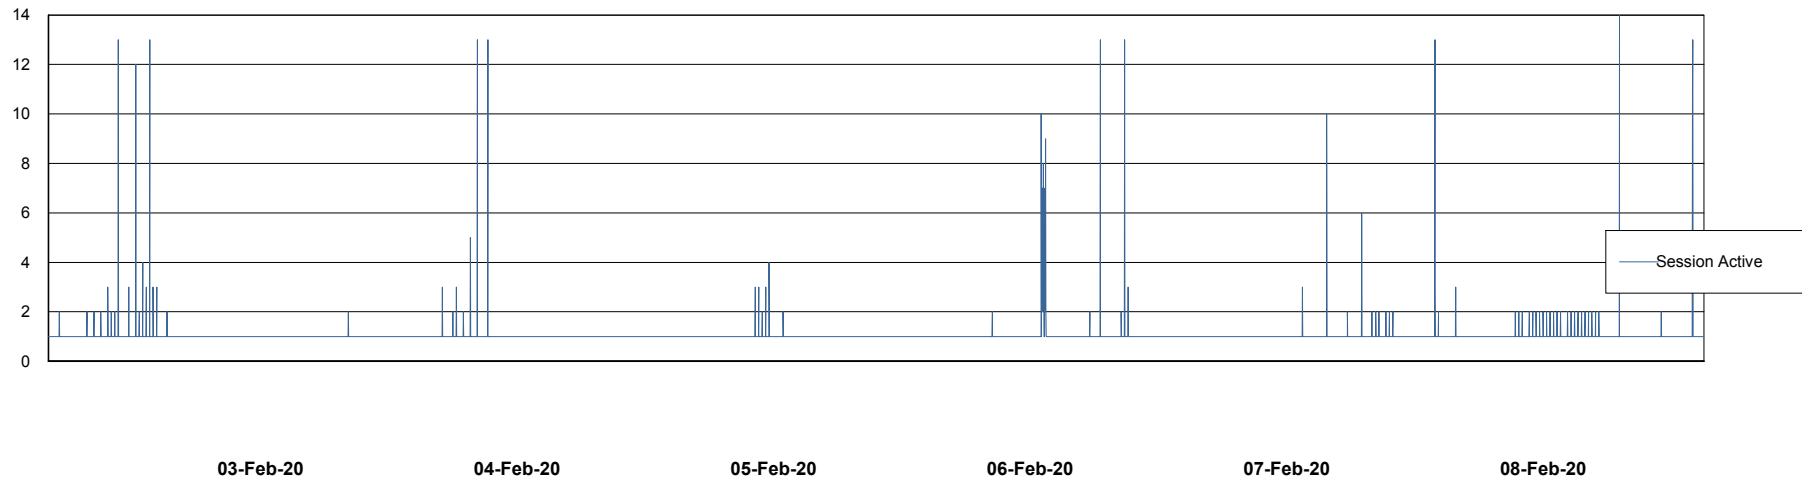

Database Performance PCODB_Standby

DB Processes Max 350
DB Sessions Max 552