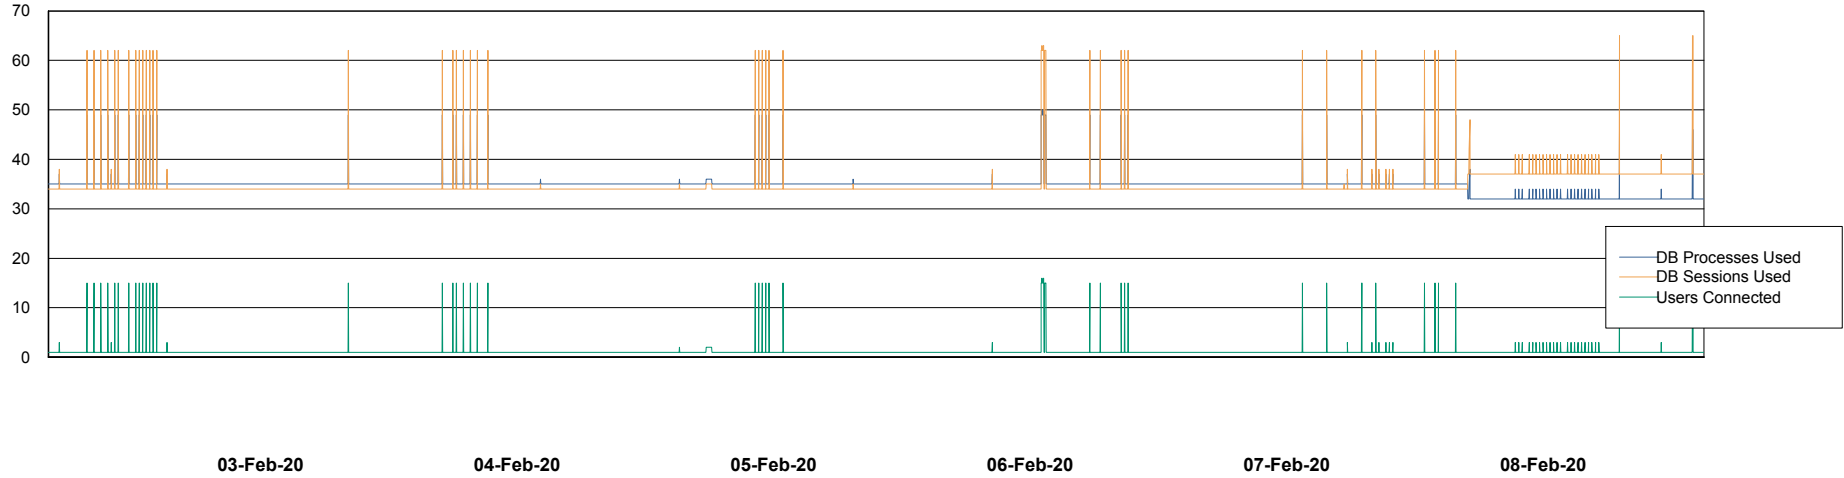

Database Performance PCODB_Standby

DB Processes Max 350
DB Sessions Max 552