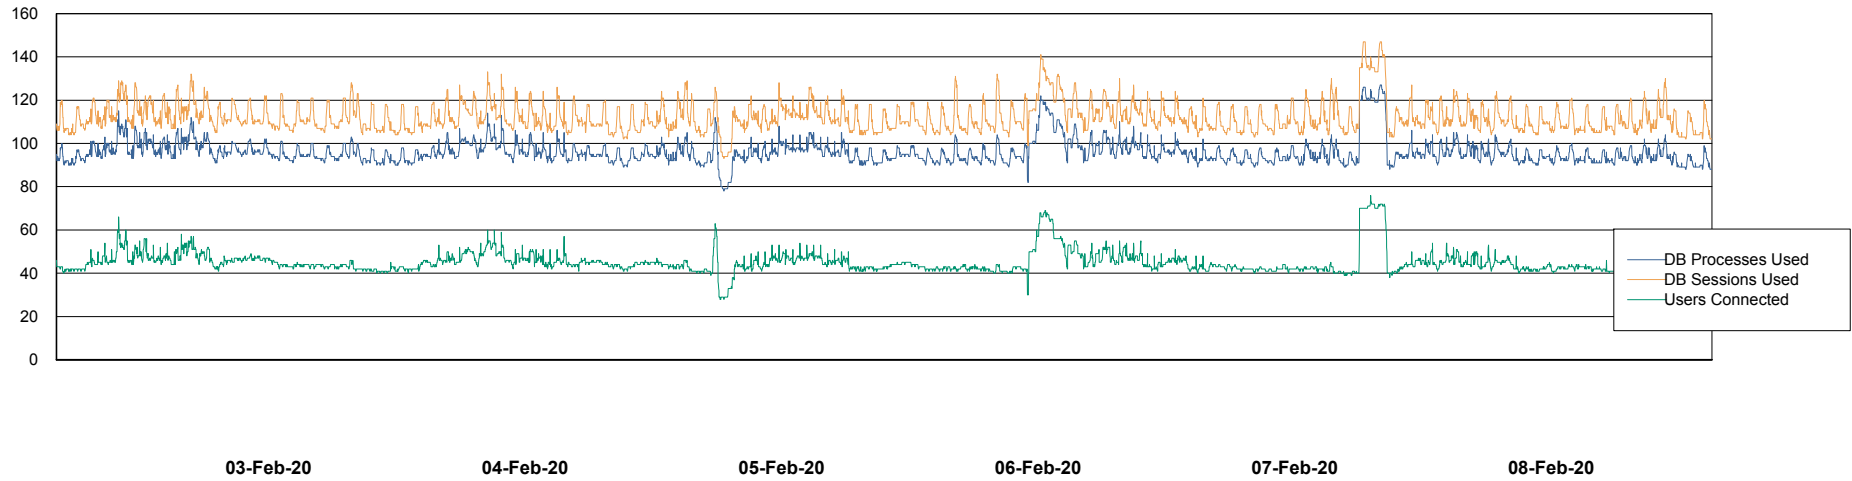

Harddisk Usage PCO_PRD_ORACLE2

	Free disk space on c: (%)	Total disk space on c: (Gb)	Free disk space on d: (%)	Total disk space on d: (Gb)
08-Feb-20	75	279	47	838
07-Feb-20	75	279	47	838
06-Feb-20	75	279	47	838
05-Feb-20	75	279	47	838
04-Feb-20	75	279	47	838
03-Feb-20	75	279	47	838
02-Feb-20	75	279	47	838

Weekly SLA Customer Report

Customer PCO Production
Database ID 44

Database Performance PCODB_Production

DB Processes Max 350
DB Sessions Max 560

Weekly SLA Customer Report

Customer PCO Production
Database ID 44