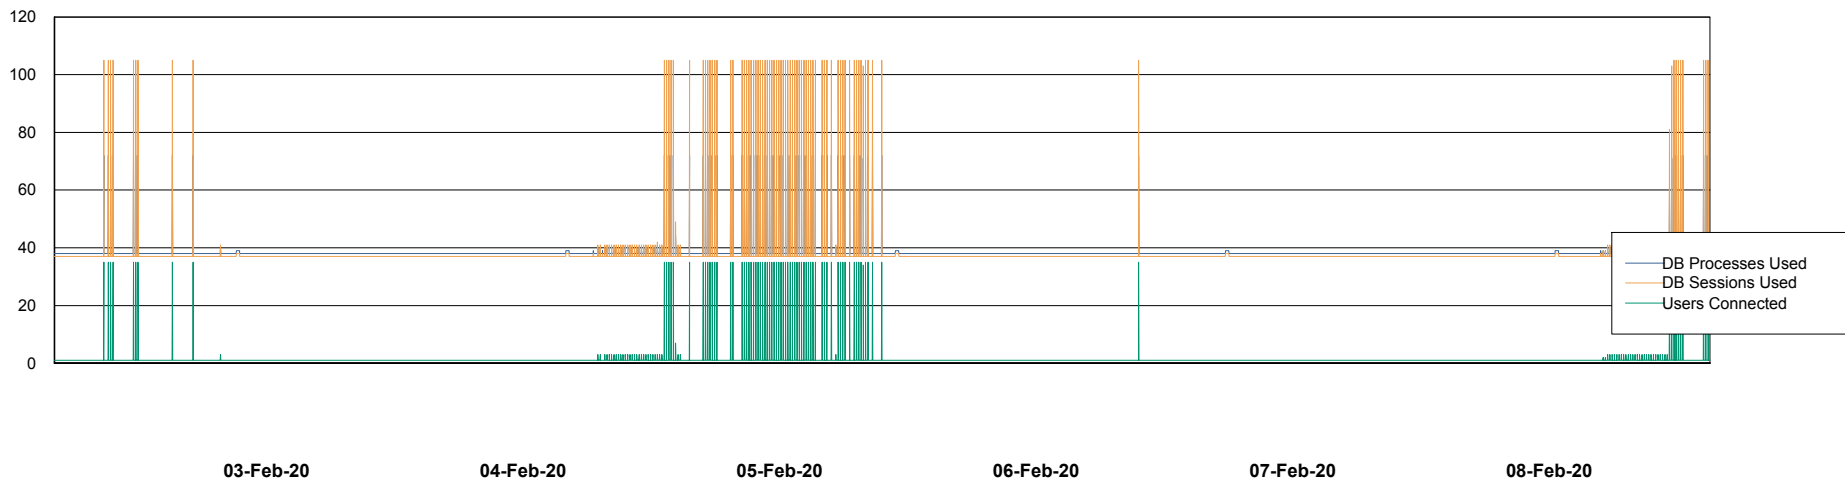

Database Performance NIXDB_Standby