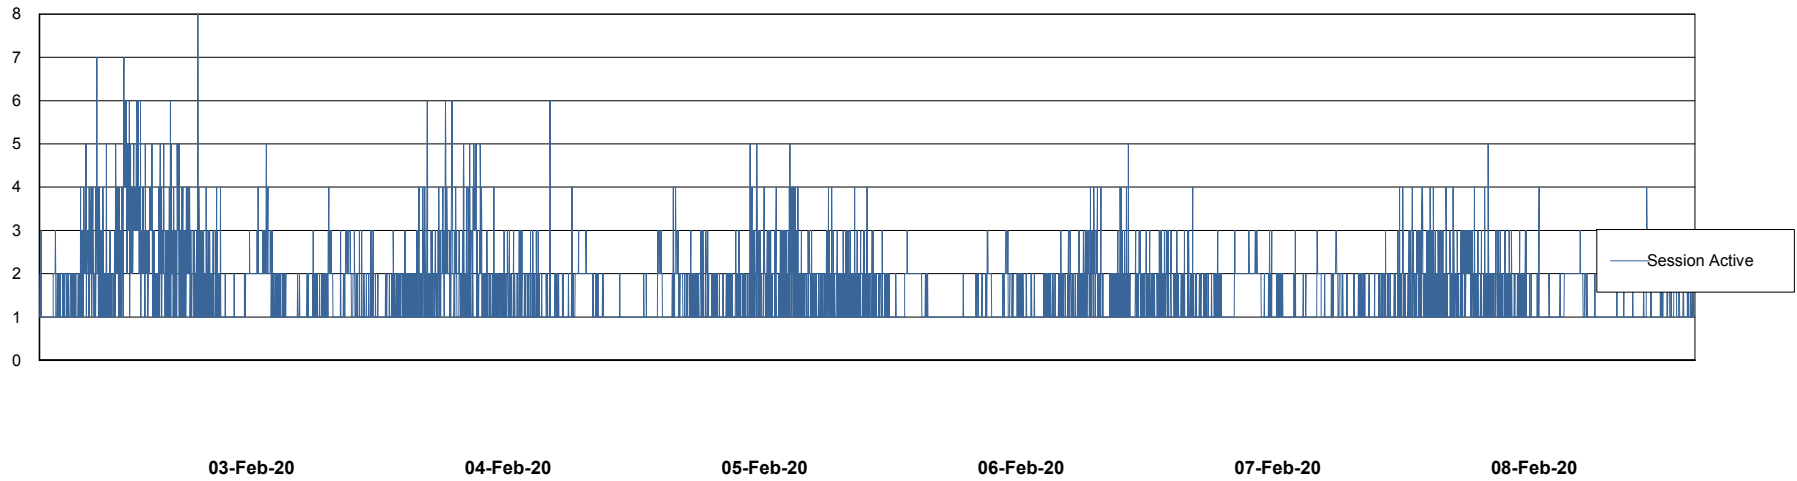

Weekly SLA Customer Report

Customer NIX_Production
Database ID 51

Database Performance NIXDB_BI

Weekly SLA Customer Report

Customer NIX_Production
Database ID 51

Database Performance NIXDB_Production

Weekly SLA Customer Report