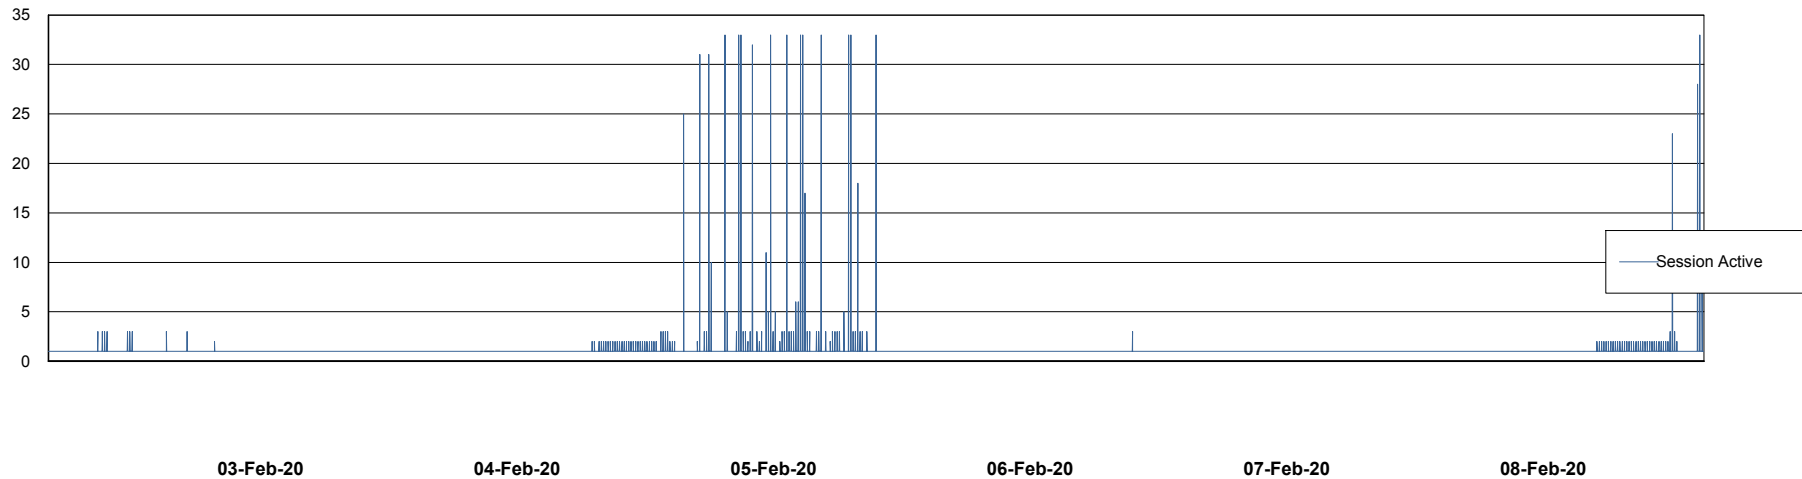

Database Performance NIXDB_Standby