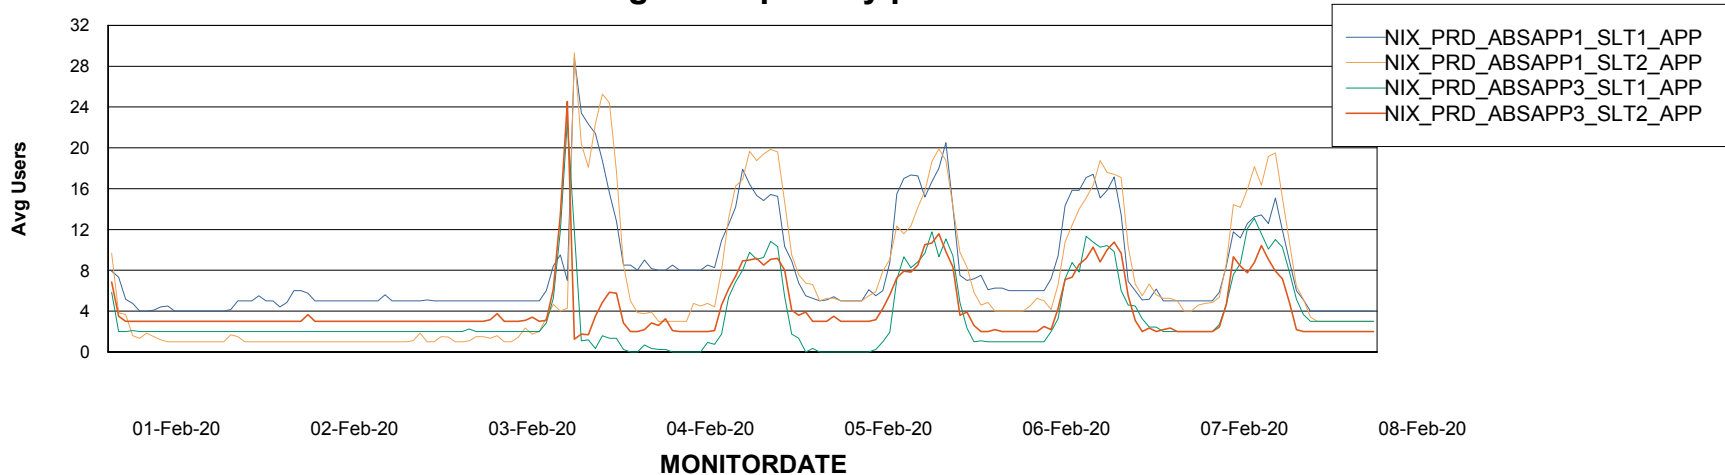

Standby Database Health NIX_Production

Recovery lag for last 7 days

Weekly SLA Customer Report

Customer NIX_Production
Database ID 51

ABSSolute Application Server Services

Avg memory used per ABS Server Service

Avg users per day per ABS server

Weekly SLA Customer Report

Customer NIX_Production
Database ID 51

ABSSolute Application ReportServer Services

Avg memory used per ReportServer Service

Weekly SLA Customer Report