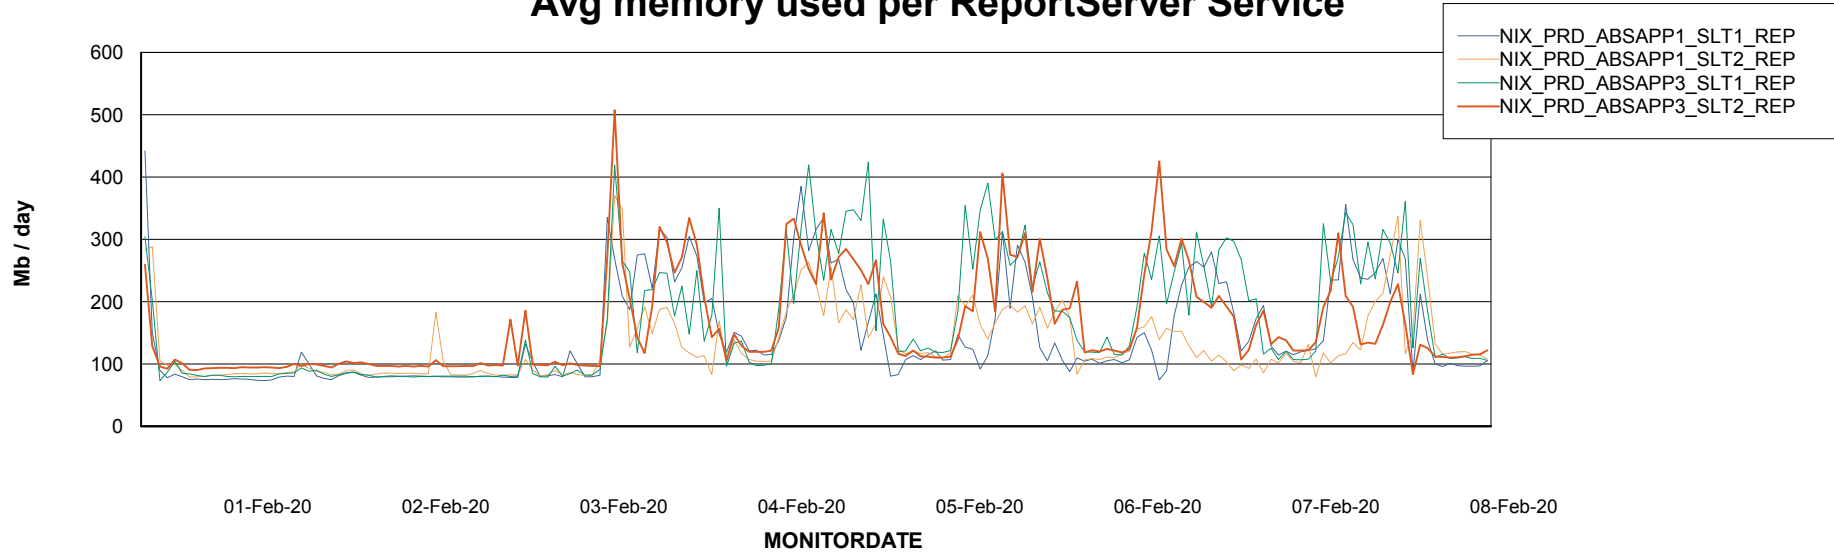

Avg users per day per ABS server

Weekly SLA Customer Report

Customer NIX_Production
Database ID 51

ABSSolute Application ReportServer Services

Avg memory used per ReportServer Service

Weekly SLA Customer Report