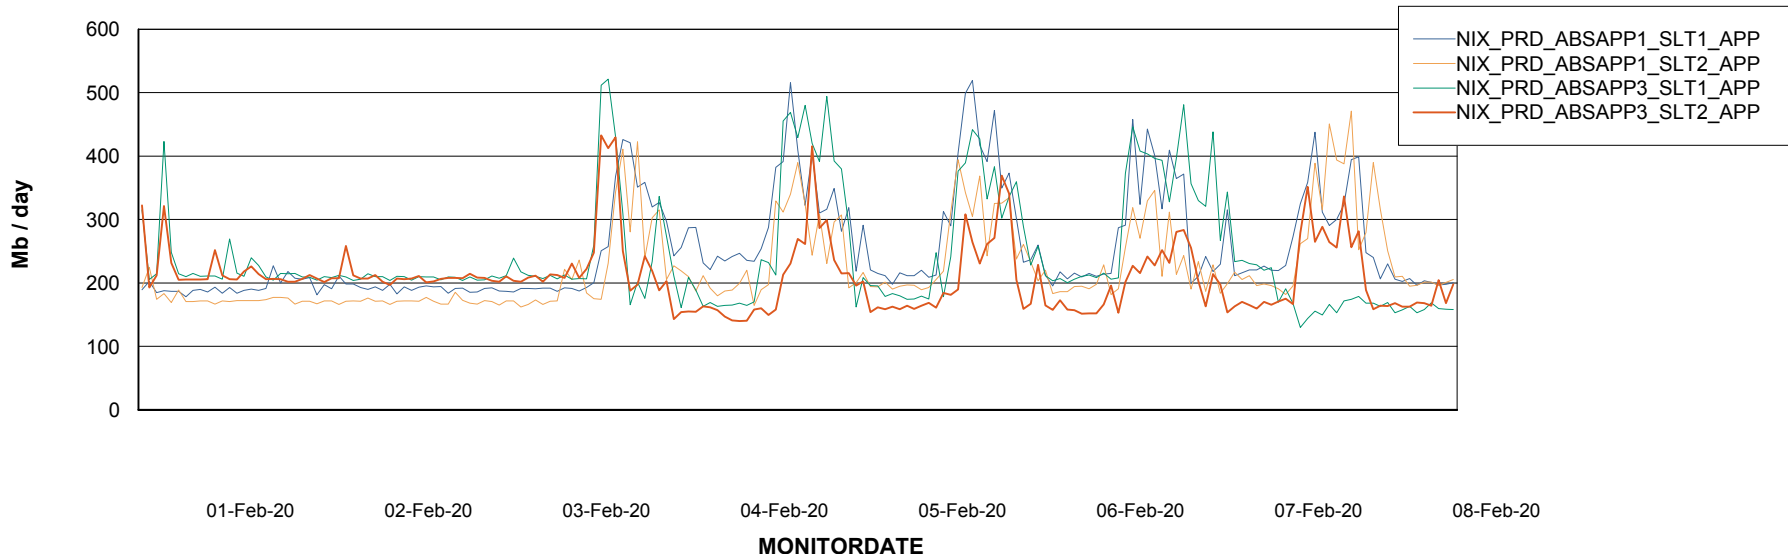

Standby Database Health NIX_Production

Recovery lag for last 7 days

Weekly SLA Customer Report

Customer NIX_Production
Database ID 51

ABSSolute Application Server Services

Avg memory used per ABS Server Service