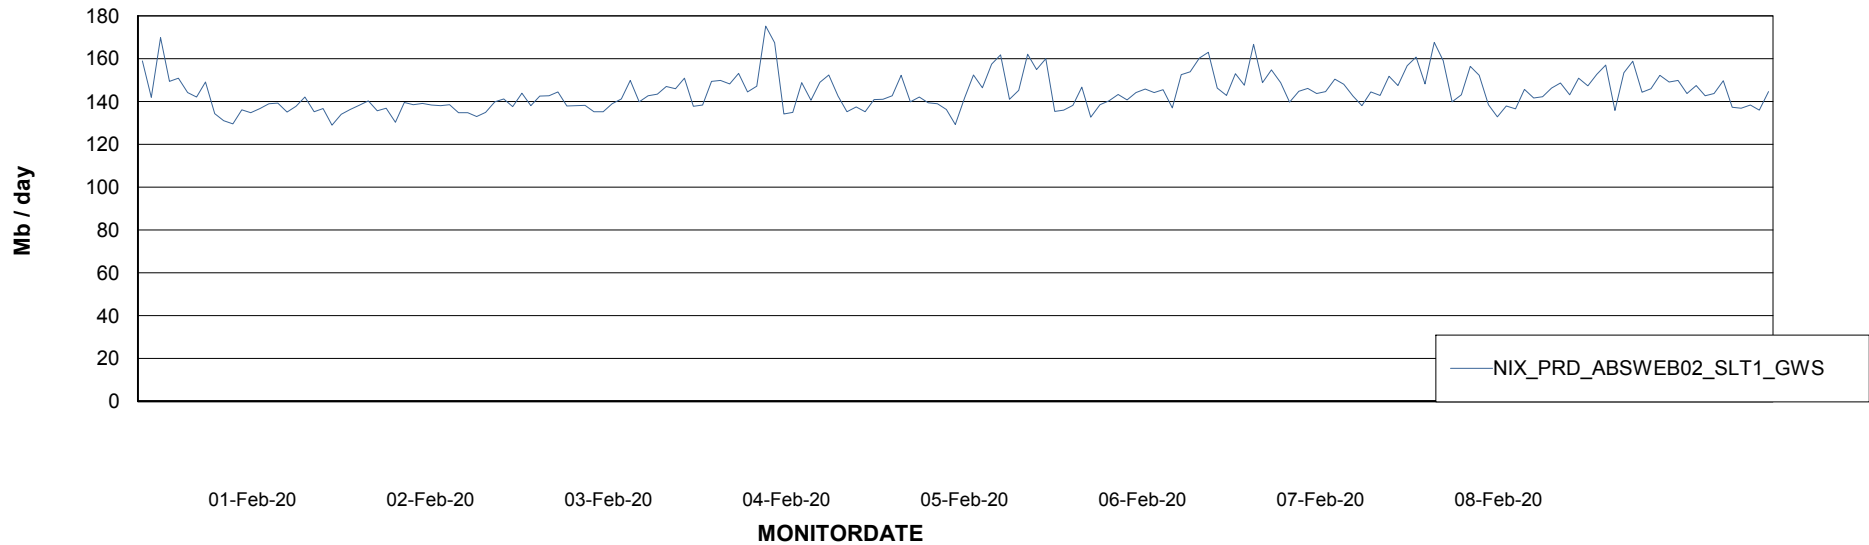

ABSSolute Web Component Services

Avg memory used per ABS Web component