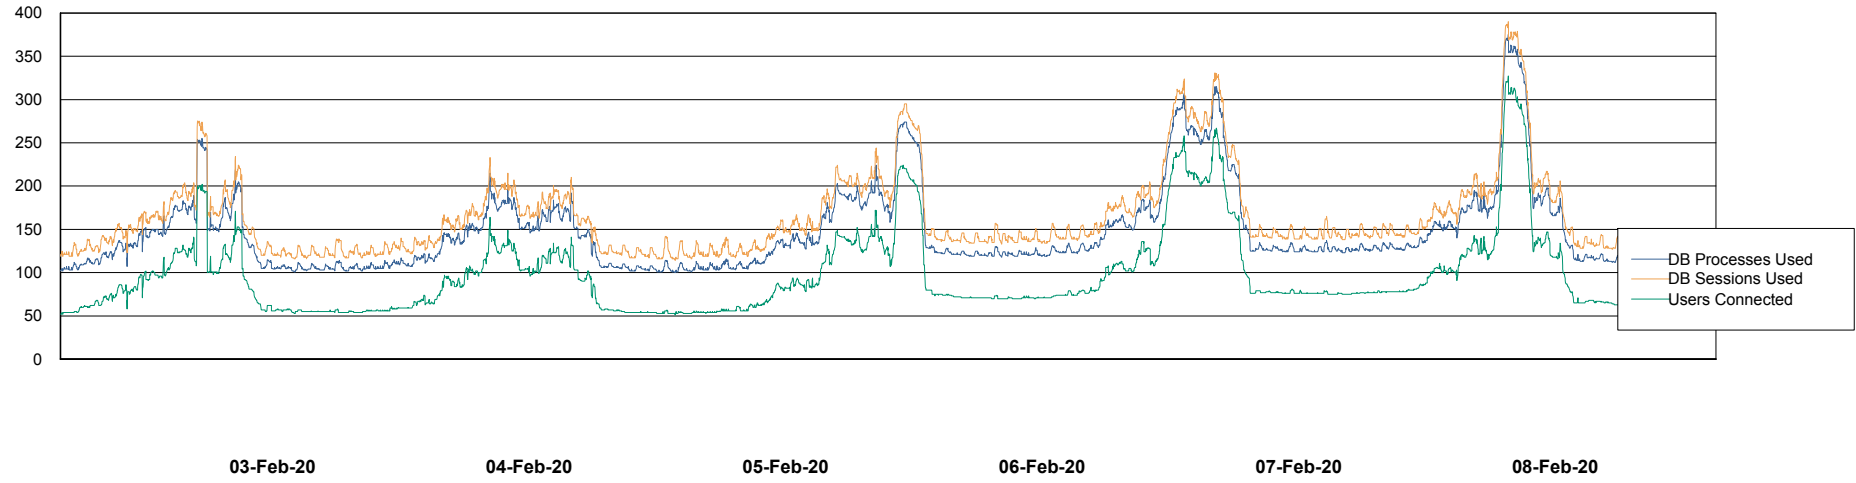

Weekly SLA Customer Report

Customer NIX_Production
Database ID 51

Database Performance NIXDB_BI

Weekly SLA Customer Report

Customer NIX_Production
Database ID 51

Database Performance NIXDB_Production

Weekly SLA Customer Report