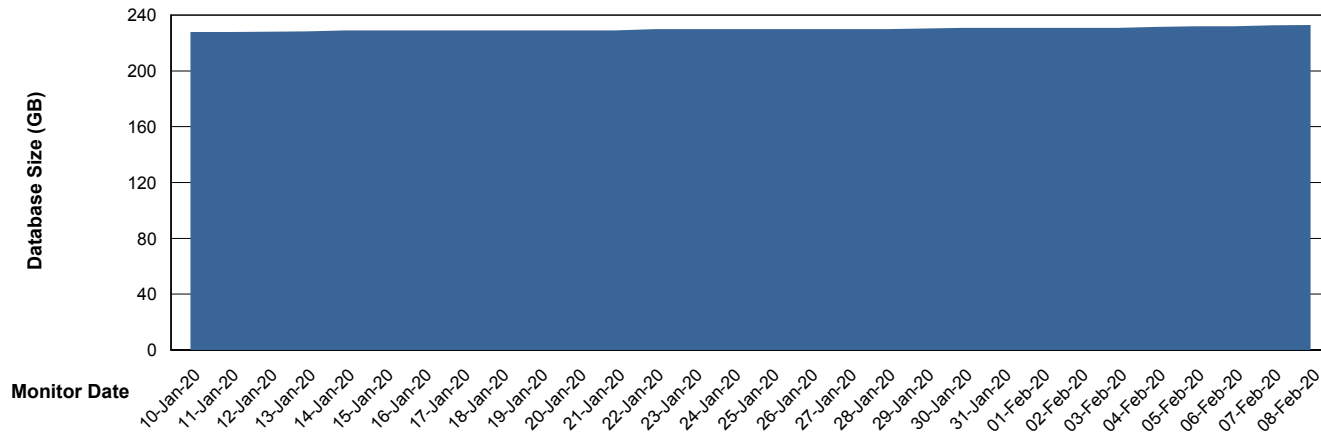

DATABASE SIZE NIXDB_Production

Database growth over last month