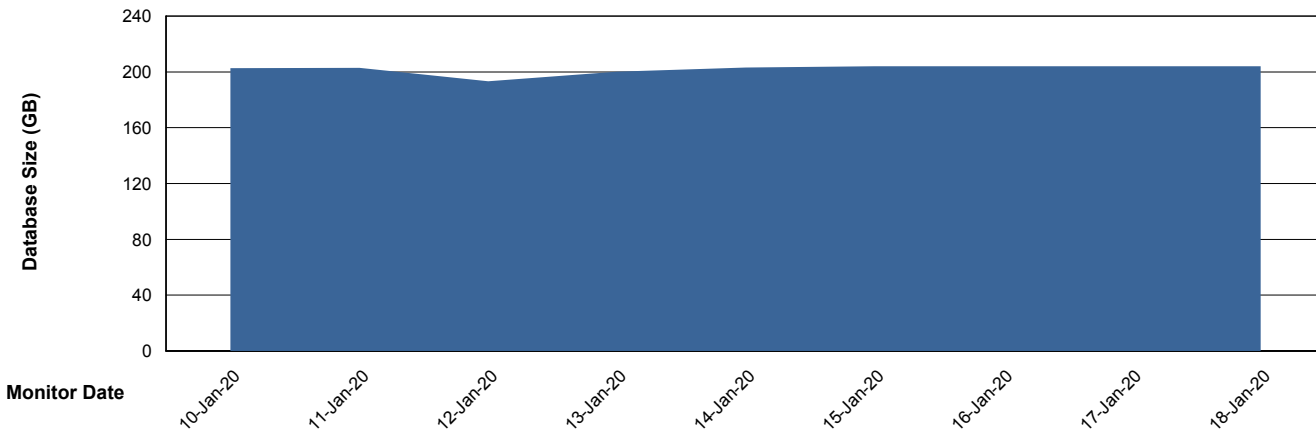

Weekly SLA Customer Report

Customer LLG_Production
Database ID 53

Weekly SLA Customer Report

Customer LLG_Production
Database ID 53

DATABASE SIZE LLGDB_BI02

Database growth over last month

DATABASE SIZE LLGDB_Production

Database growth over last month

Weekly SLA Customer Report

Customer LLG_Production
Database ID 53

DATABASE SIZE LLGDBBI_Production

Database growth over last month