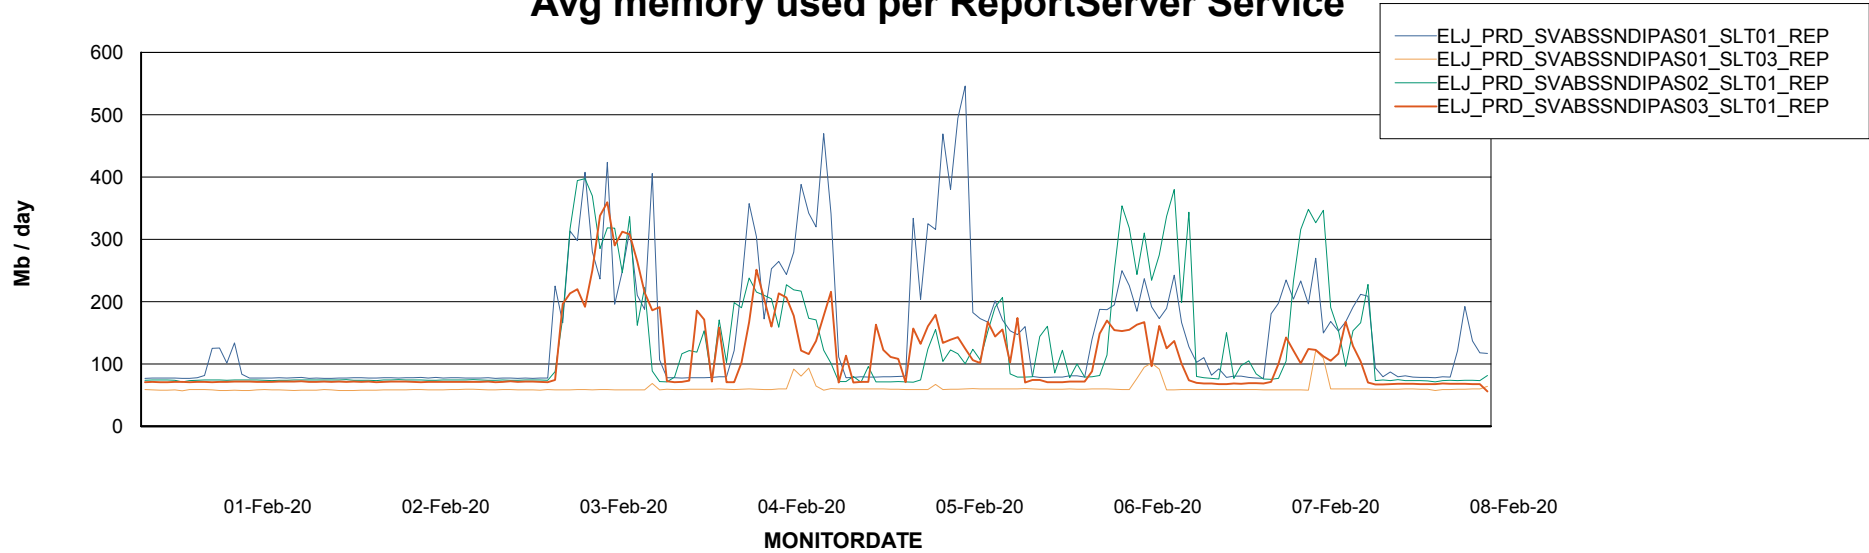

ABSSolute Application ReportServer Services

Avg memory used per ReportServer Service