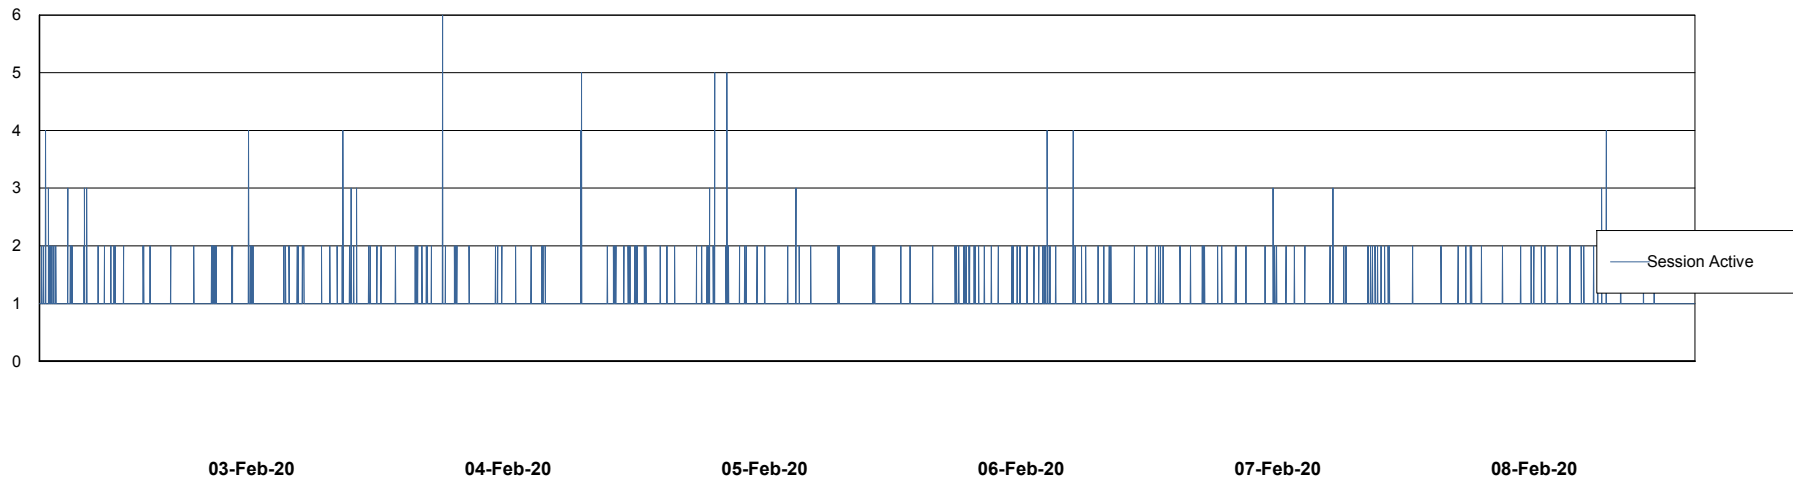

Database Performance ELJDB_Standby

DB Processes Max 600
DB Sessions Max 924