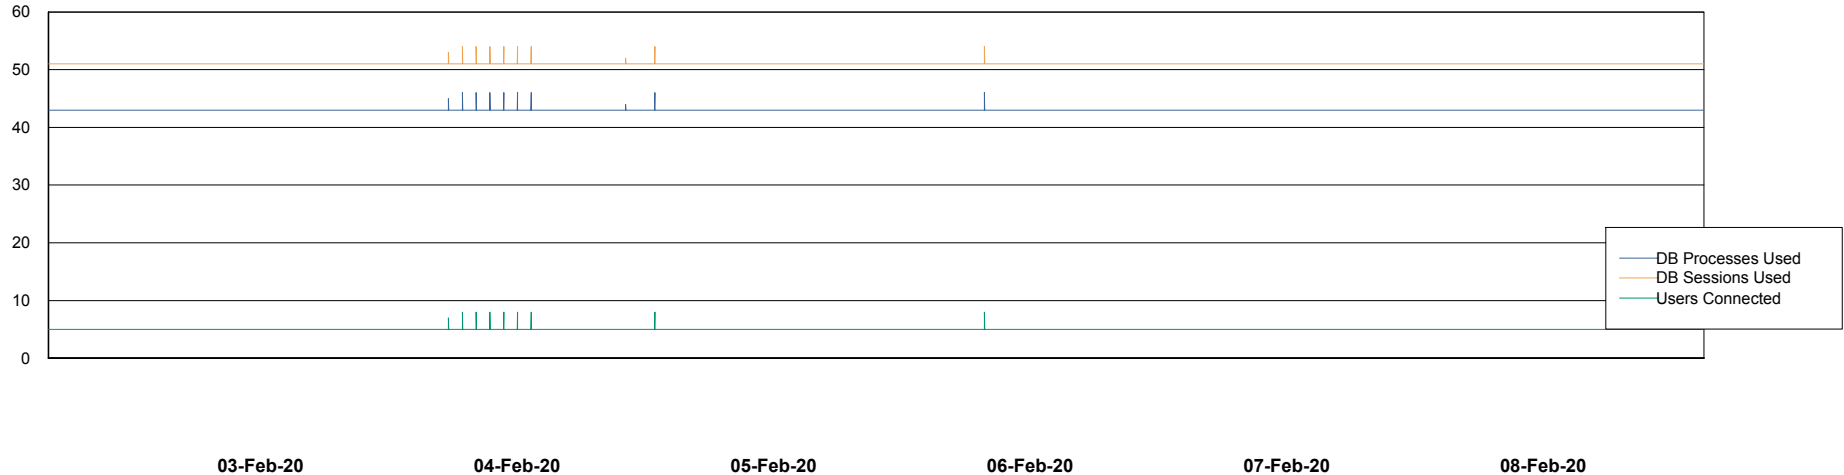

Database Performance ELJDB_Standby

DB Processes Max 600
DB Sessions Max 924