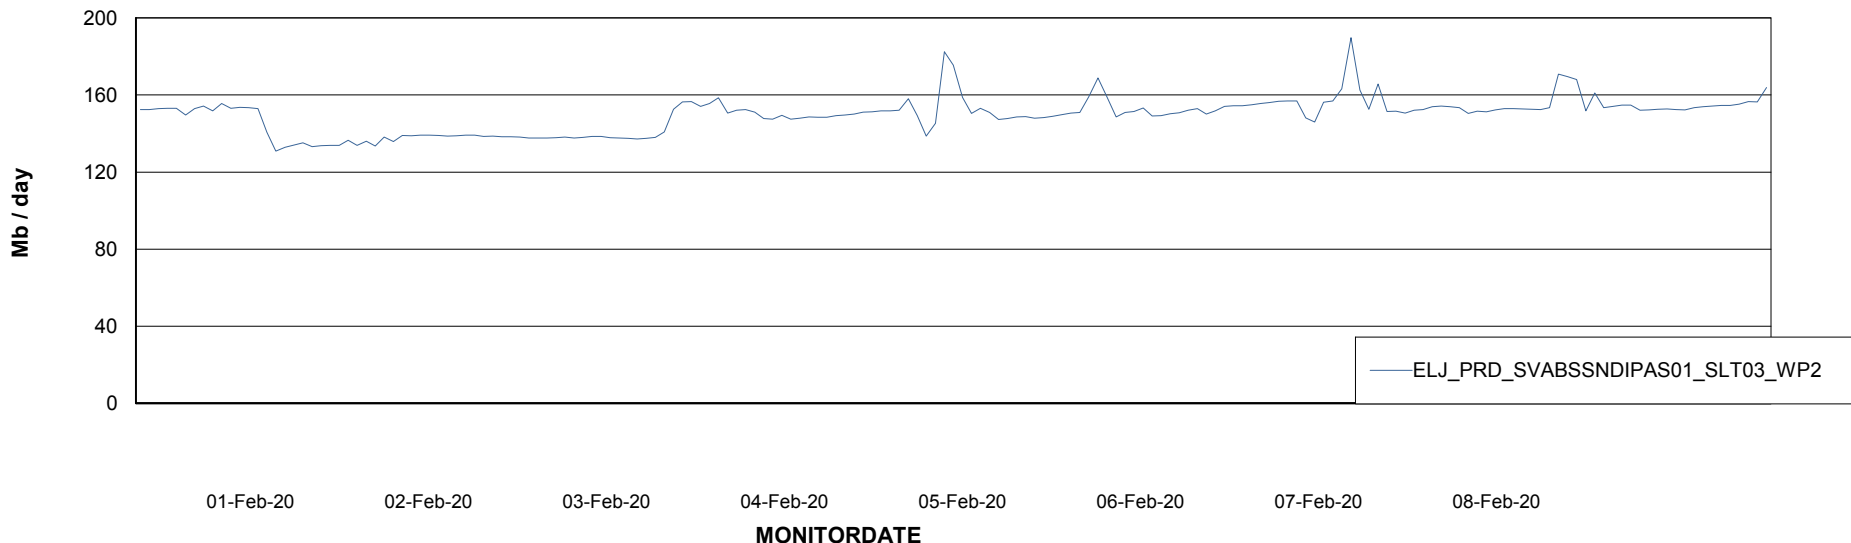

ABSSolute Web Component Services

Avg memory used per ABS Web component