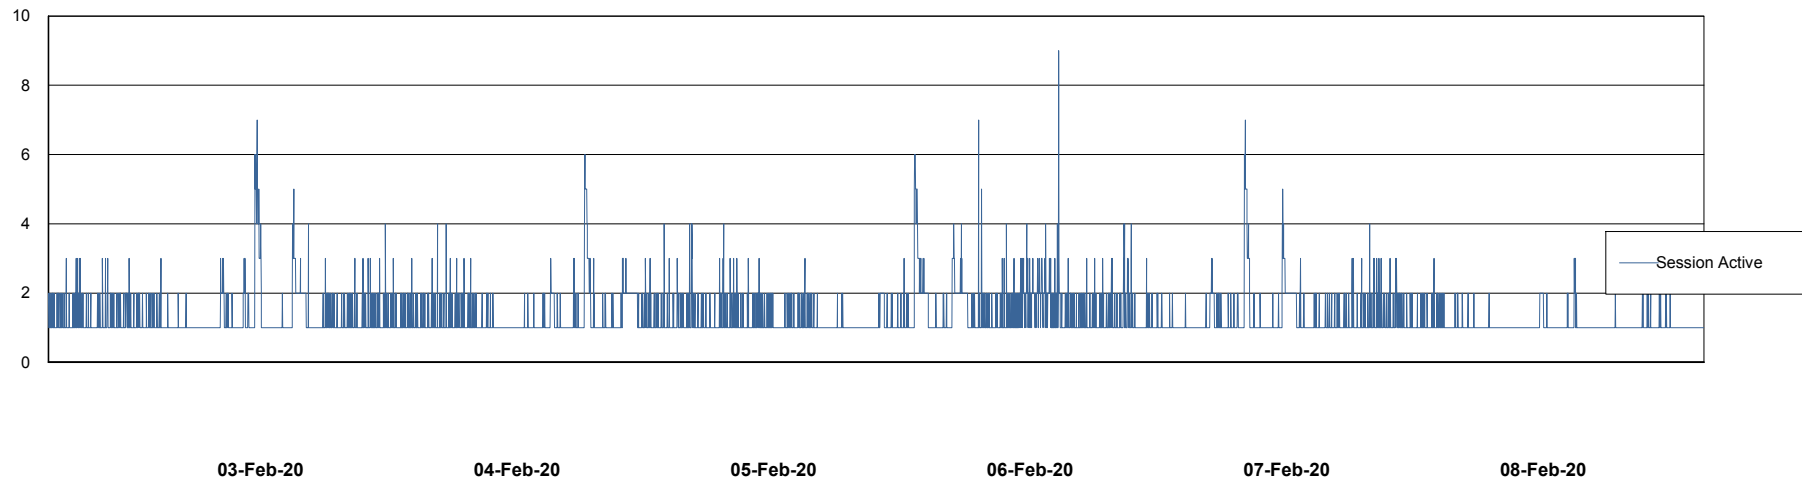

Database Performance ELJDB_Production

DB Processes Max 600
DB Sessions Max 924