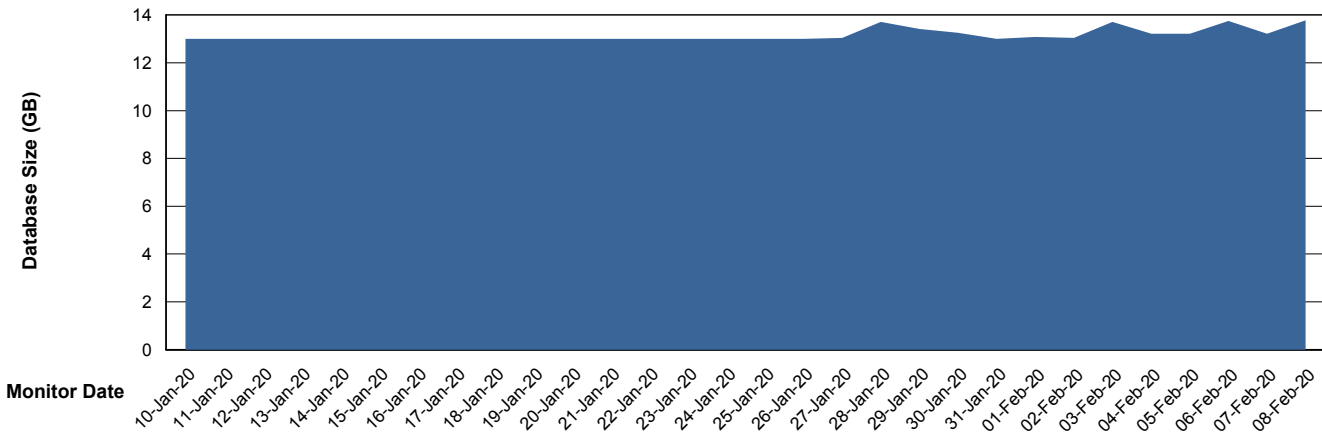

DATABASE SIZE ELJDB_PRD_BI

Database growth over last month