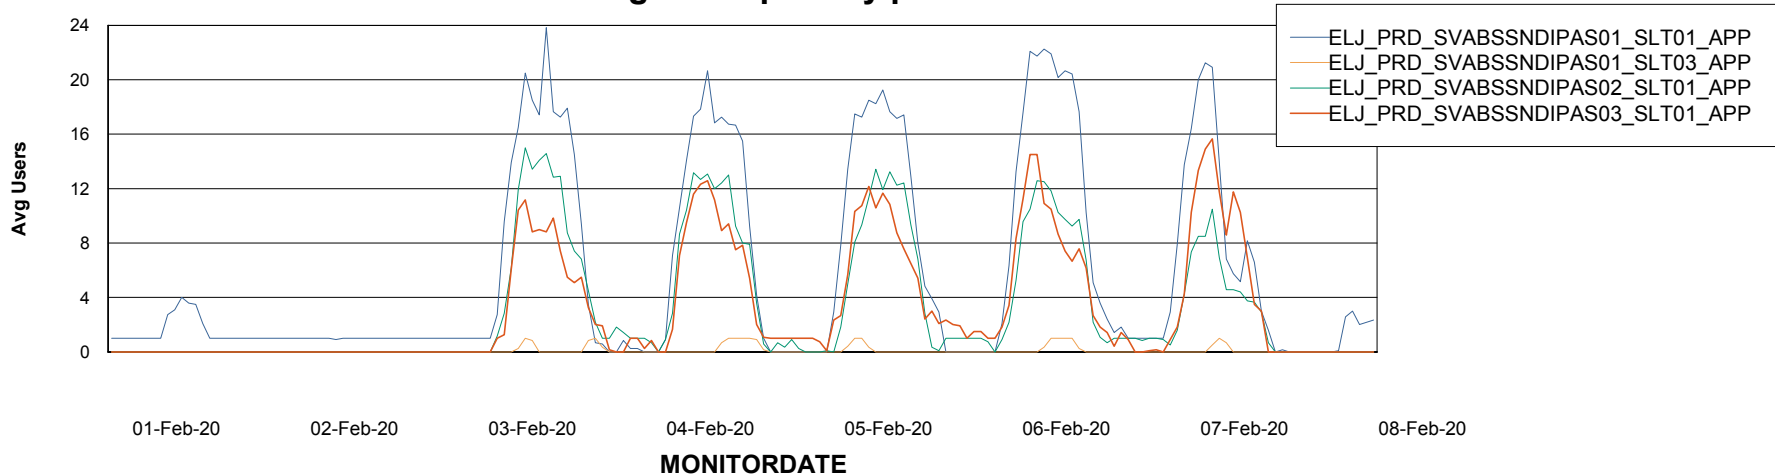

Avg users per day per ABS server