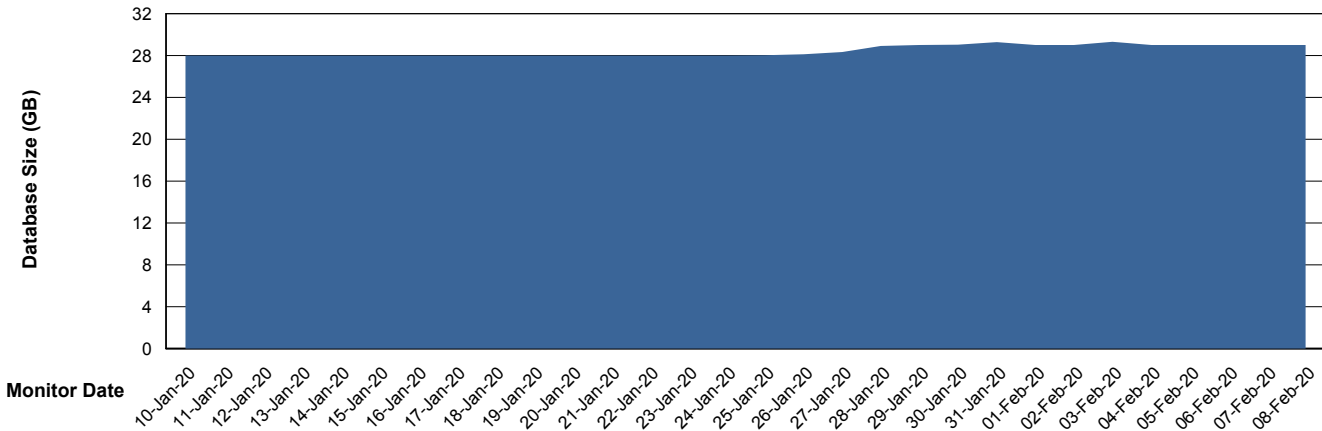

# Weekly SLA Customer Report

Customer ELJ Production  
Database ID 72

DATABASE SIZE ELJDB\_PRD\_BI

### Database growth over last month

DATABASE SIZE ELJDB\_Production

### Database growth over last month