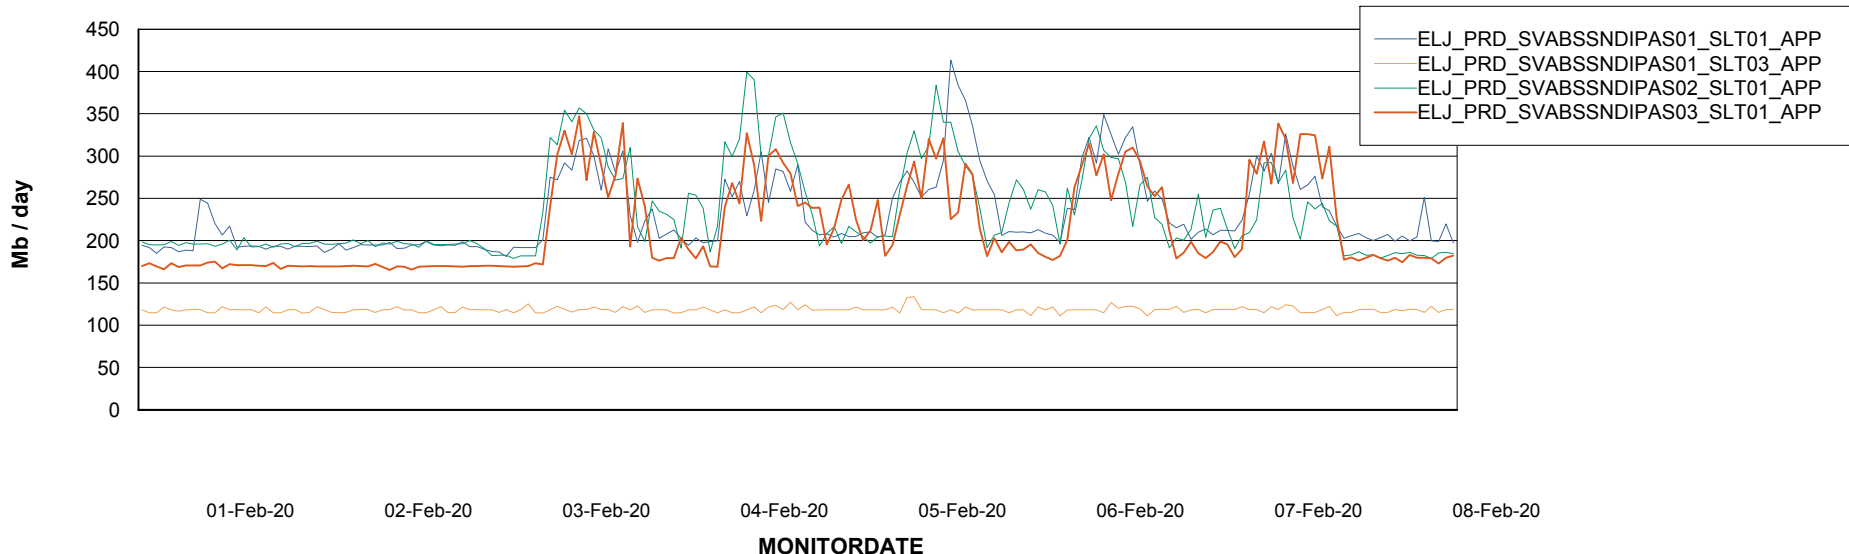

ABSSolute Application Server Services

Avg memory used per ABS Server Service