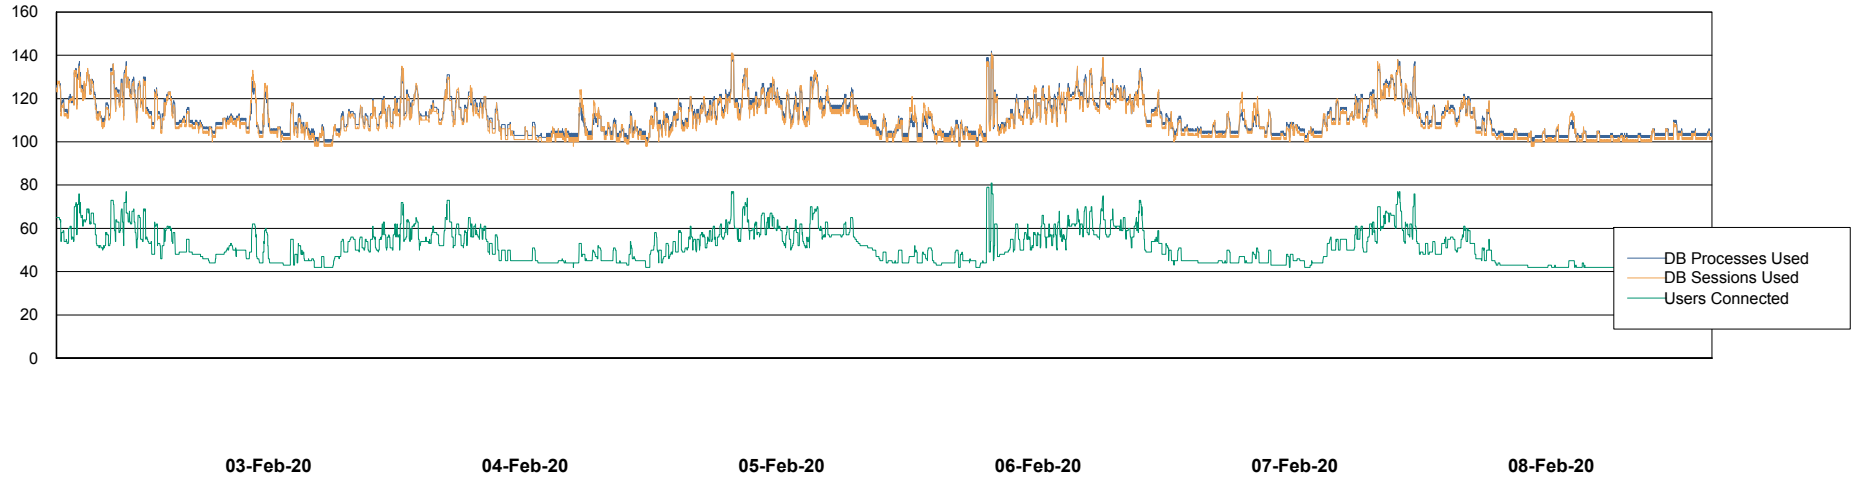

Database Performance ELJDB_Production

DB Processes Max 600
DB Sessions Max 924