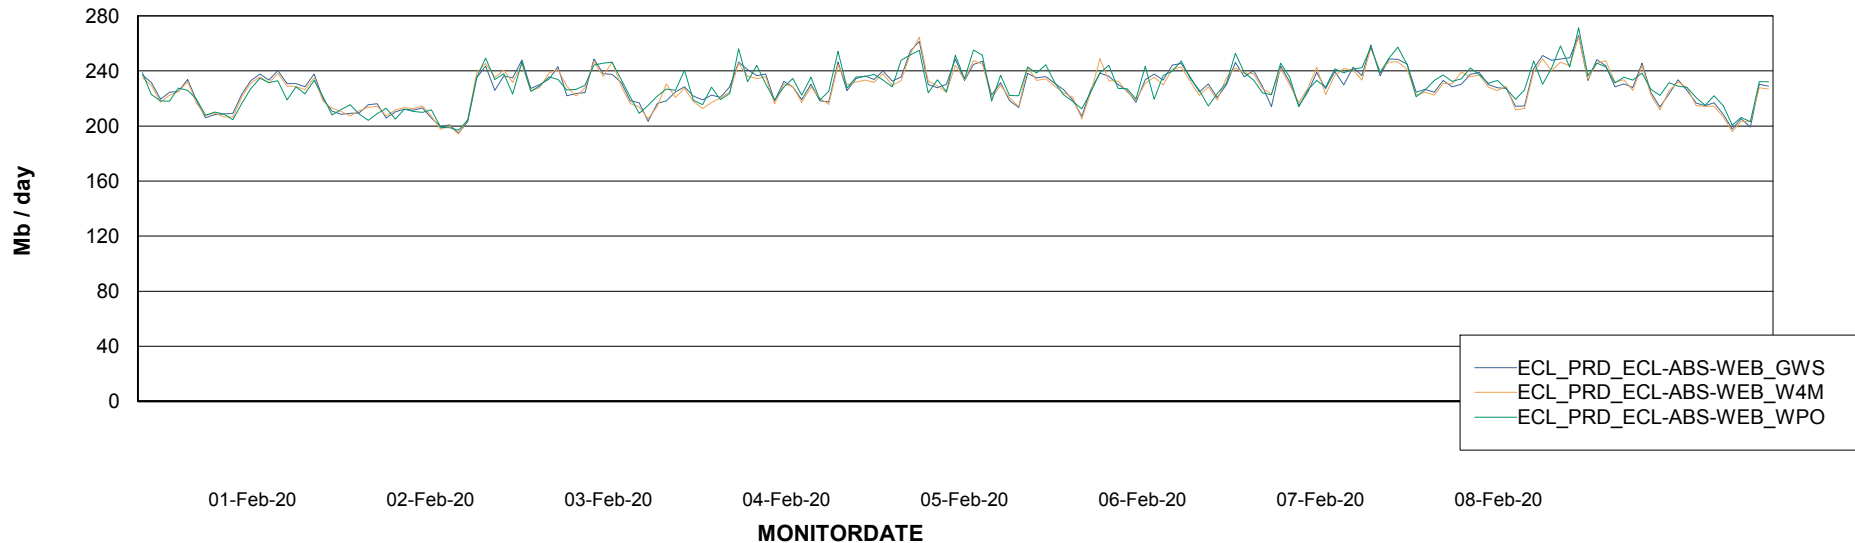

ABSolute Web Component Services

Avg memory used per ABS Web component