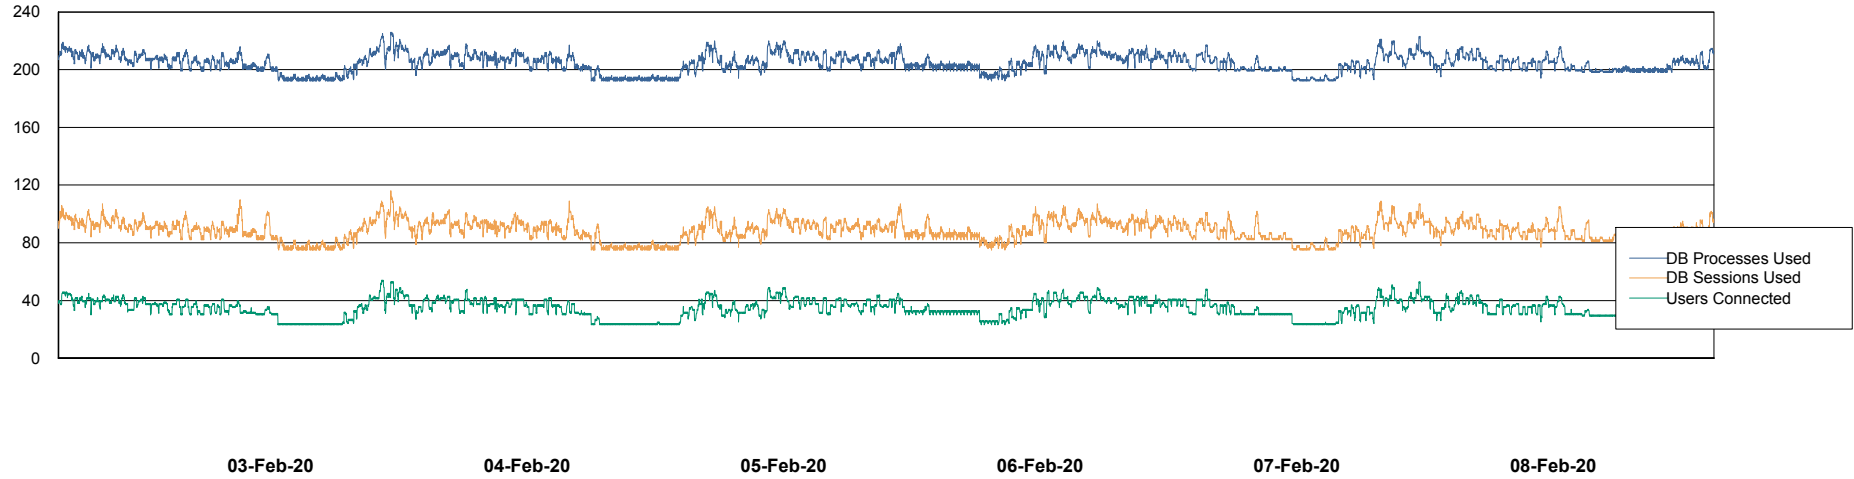

Weekly SLA Customer Report

Customer ECL Production
Database ID 77

Harddisk Usage ECL_PRD_ECL-ABS-WEB

	Free disk space on c: (%)	Total disk space on c: (Gb)
08-Feb-20	79	127
07-Feb-20	79	127
06-Feb-20	79	127
05-Feb-20	79	127
04-Feb-20	79	127
03-Feb-20	79	127
02-Feb-20	79	127

Weekly SLA Customer Report

Customer ECL Production
Database ID 77

Database Performance ECLDB_Production

DB Processes Max 300
DB Sessions Max 480

Weekly SLA Customer Report

Customer ECL Production
Database ID 77