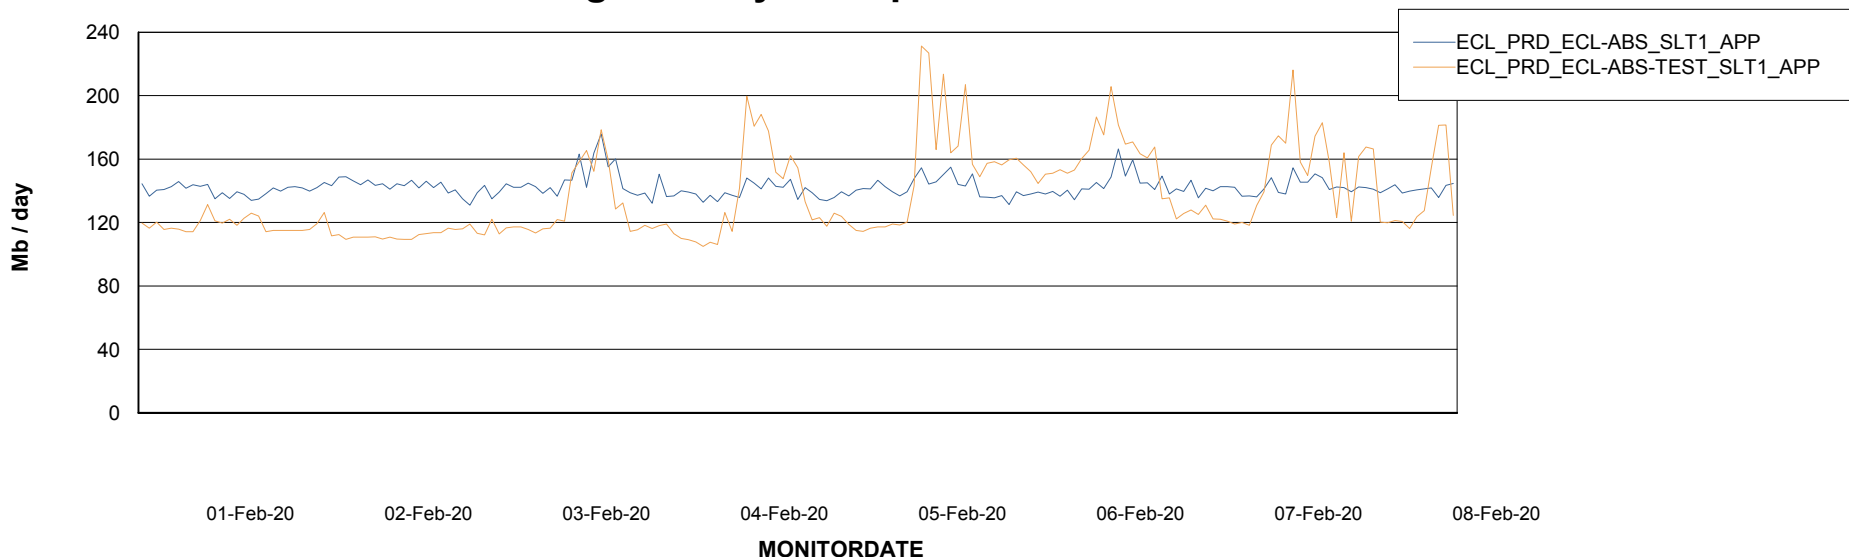

ABSSolute Application Server Services

Avg memory used per ABS Server Service