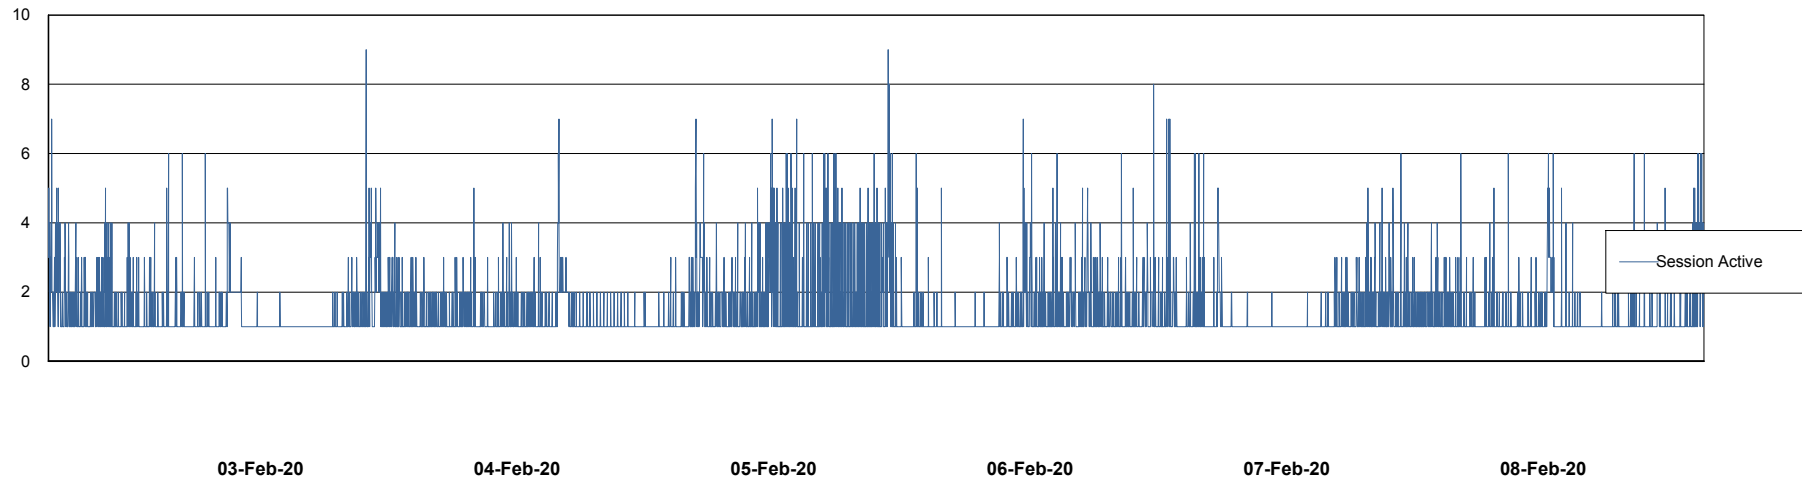

Weekly SLA Customer Report

Customer ECL Production
Database ID 77

Harddisk Usage ECL_PRD_ECL-ABS-WEB

	Free disk space on c: (%)	Total disk space on c: (Gb)
08-Feb-20	79	127
07-Feb-20	79	127
06-Feb-20	79	127
05-Feb-20	79	127
04-Feb-20	79	127
03-Feb-20	79	127
02-Feb-20	79	127

Weekly SLA Customer Report

Customer ECL Production
Database ID 77

Database Performance ECLDB_Production

DB Processes Max 300
DB Sessions Max 480

Weekly SLA Customer Report

Customer ECL Production
Database ID 77