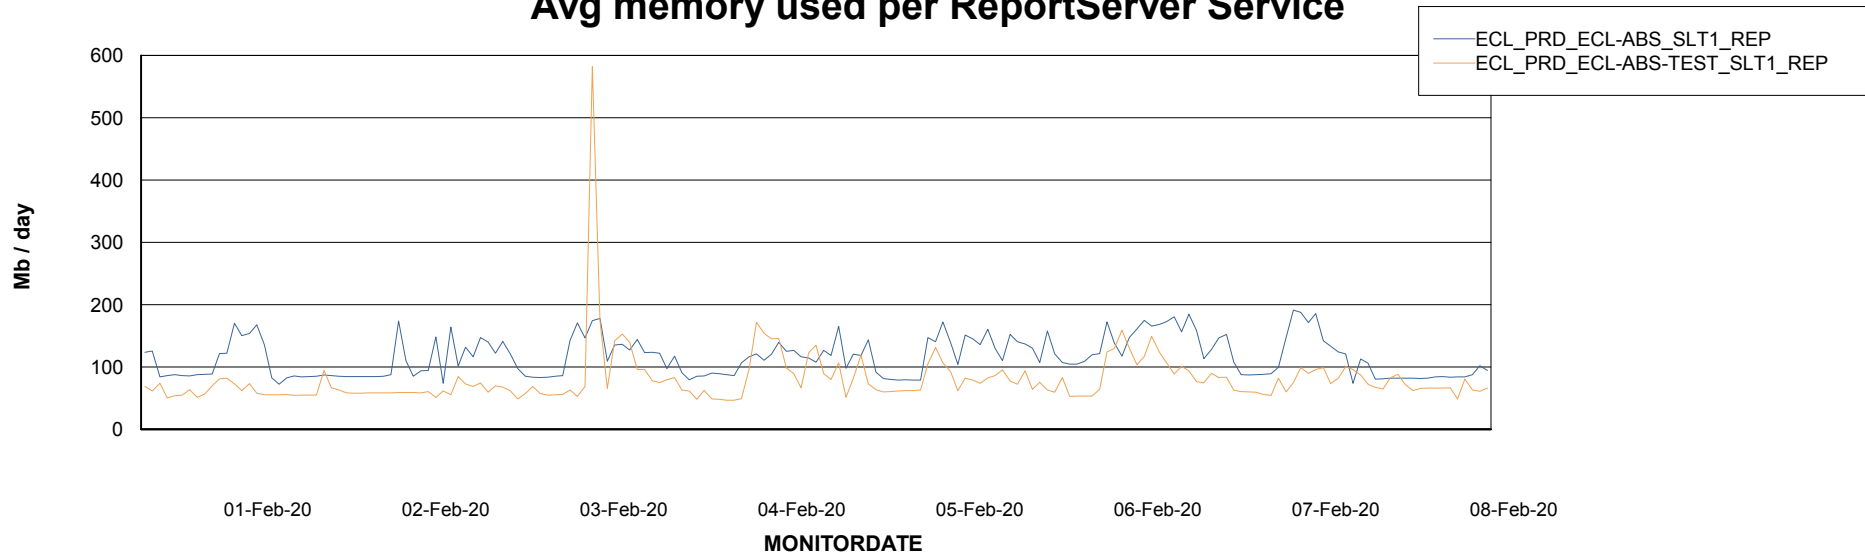

Avg memory used per ABS Server Service

Avg users per day per ABS server

Weekly SLA Customer Report

Customer ECL Production
Database ID 77

ABSSolute Application ReportServer Services

Avg memory used per ReportServer Service