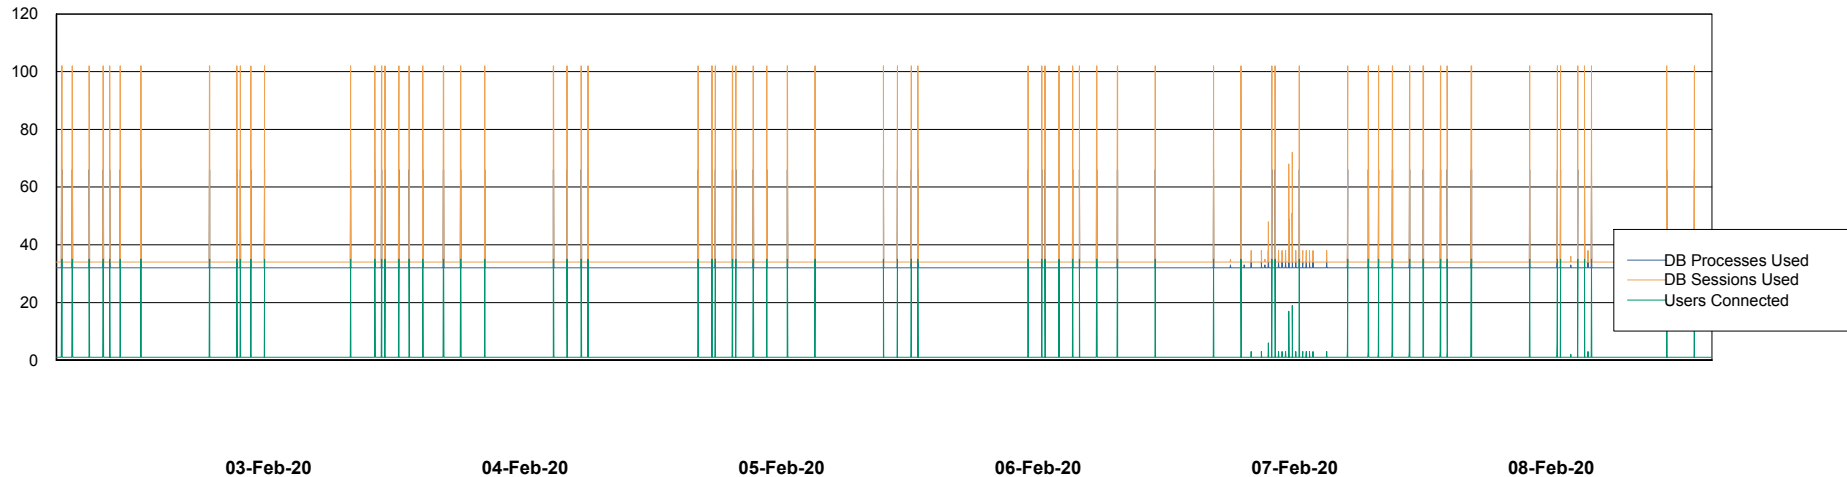

Weekly SLA Customer Report

Customer ECL Production
Database ID 77

Database Performance ECLDB_Production

DB Processes Max 300
DB Sessions Max 480

Weekly SLA Customer Report

Customer ECL Production
Database ID 77

Database Performance ECLDB_Standby

DB Processes Max 300
DB Sessions Max 480

Weekly SLA Customer Report

Customer ECL Production
 Database ID 77

DATABASE SIZE ECLDB_Production

Database growth over last month