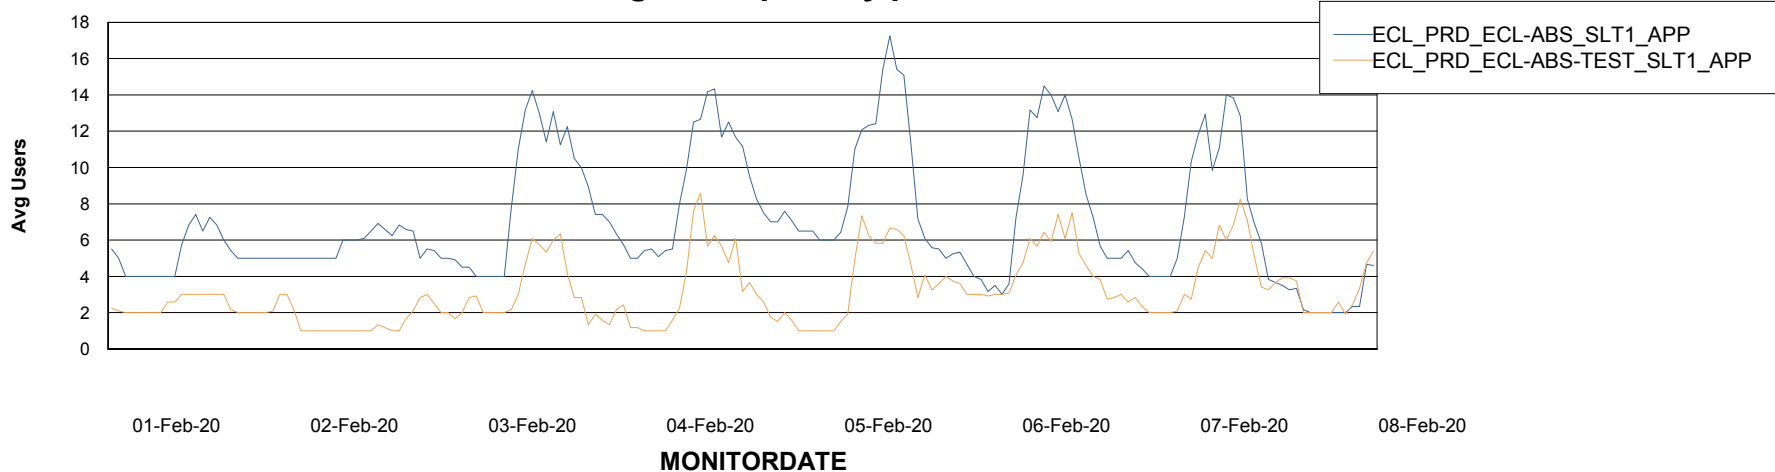

Avg users per day per ABS server