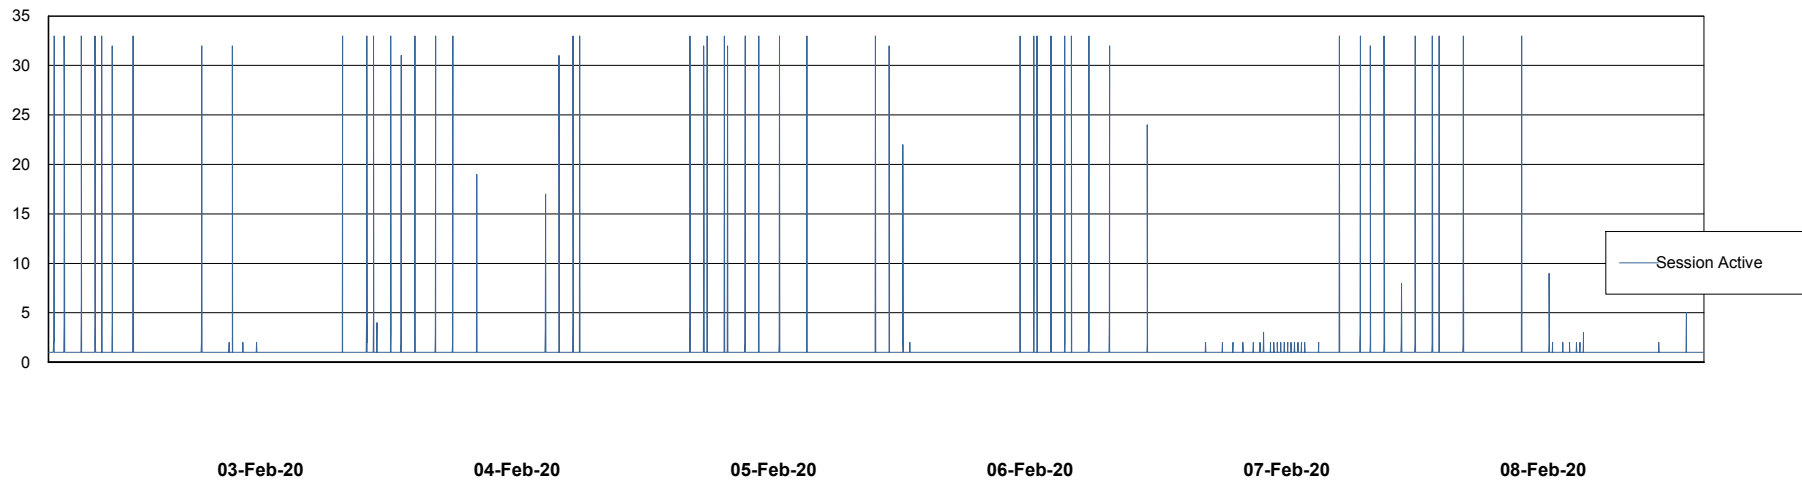

Weekly SLA Customer Report

Customer ECL Production
Database ID 77

Database Performance ECLDB_Production

DB Processes Max 300
DB Sessions Max 480

Weekly SLA Customer Report

Customer ECL Production
Database ID 77

Database Performance ECLDB_Standby

DB Processes Max 300
DB Sessions Max 480

Weekly SLA Customer Report

Customer ECL Production
 Database ID 77

DATABASE SIZE ECLDB_Production

Database growth over last month