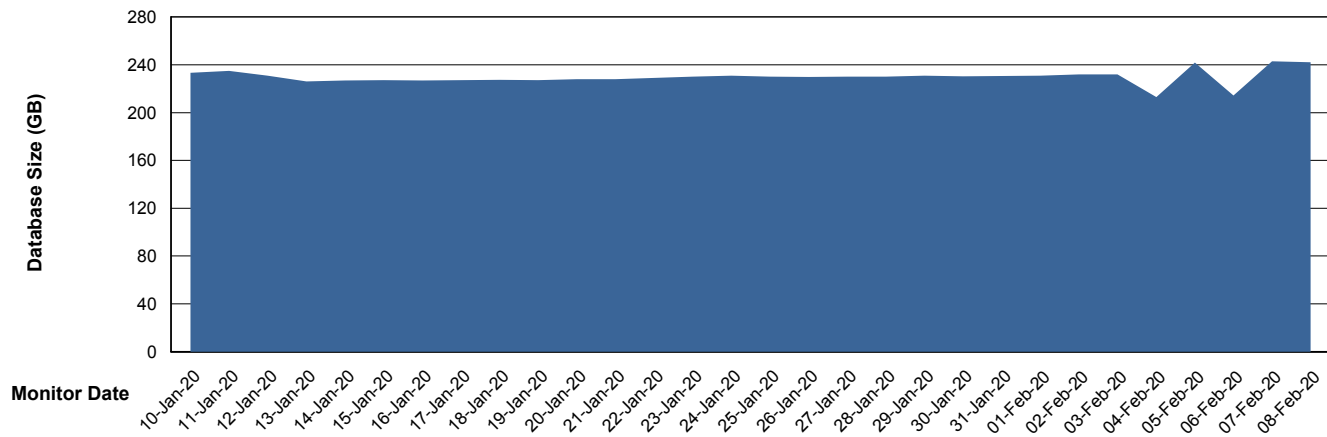

DATABASE SIZE BNLDB_FUT_FutureLive

Database growth over last month