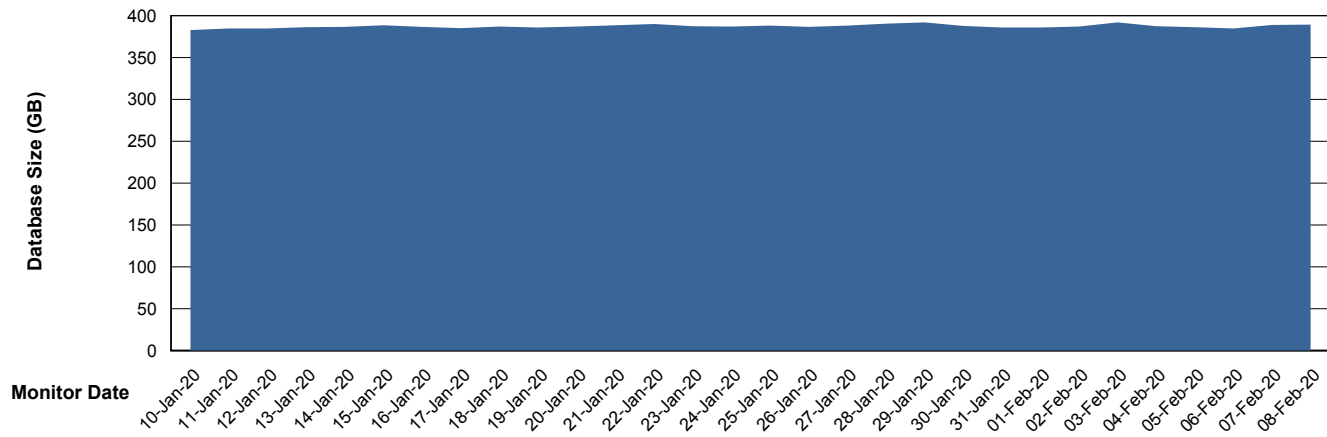

# Weekly SLA Customer Report

Customer BNL\_Production  
Database ID 83

DATABASE SIZE BNLDB\_FUT\_FutureLive

### Database growth over last month

DATABASE SIZE BNLDB\_Production

### Database growth over last month