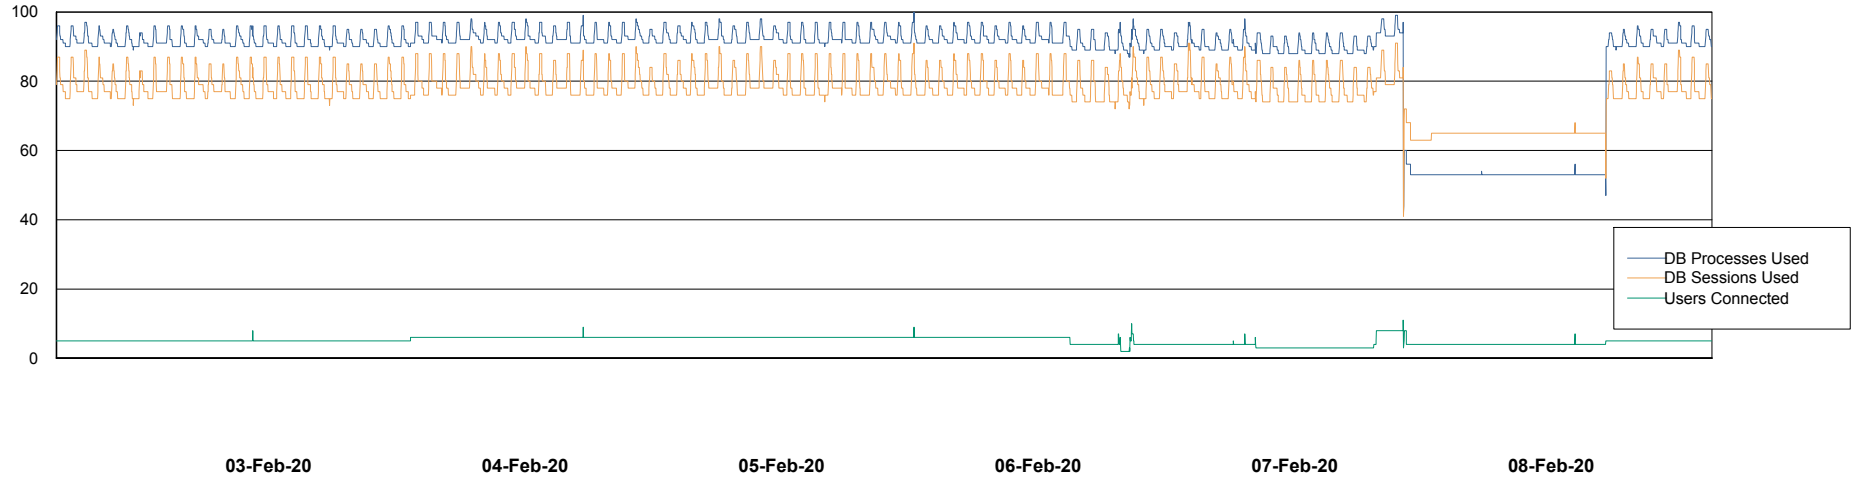

Database Performance BNLDB_FUT_Standby

DB Processes Max 1,000
DB Sessions Max 1,528