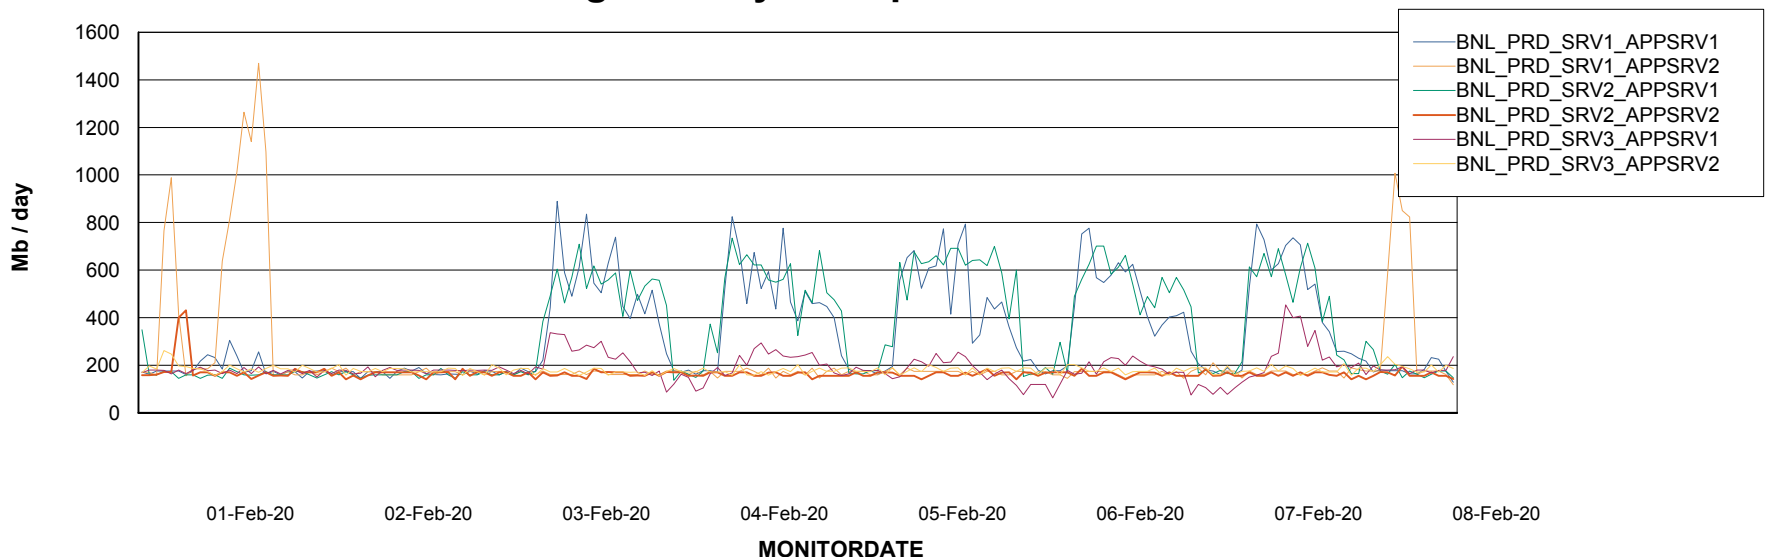

ABSSolute Application Server Services

Avg memory used per ABS Server Service