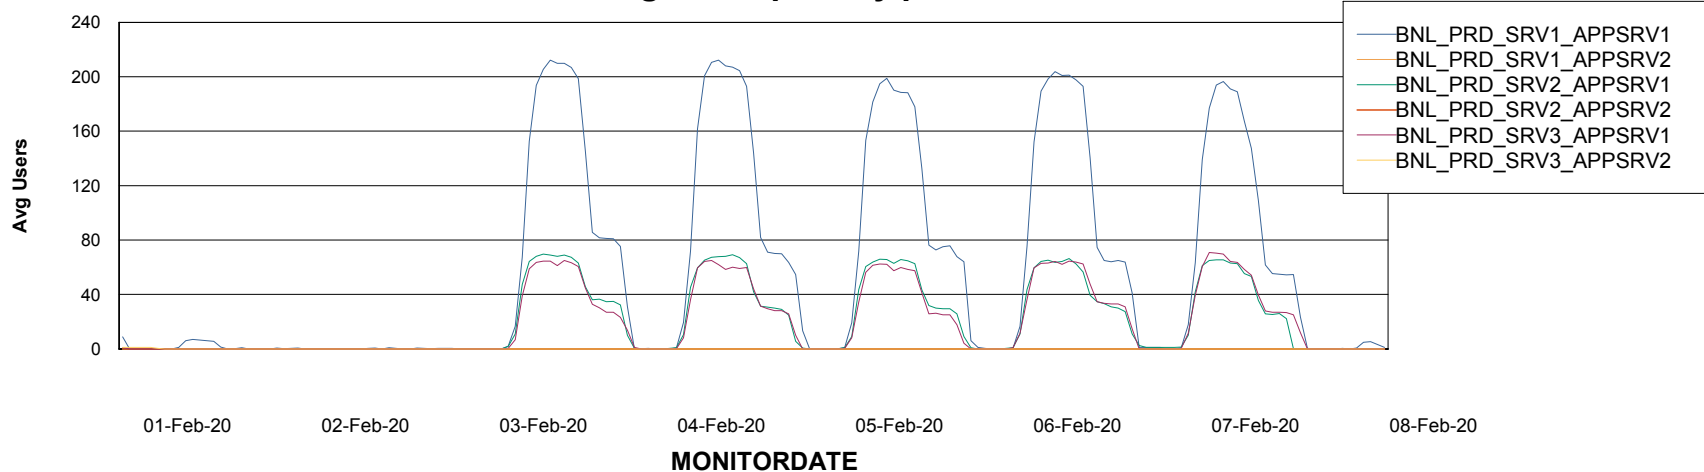

Avg users per day per ABS server