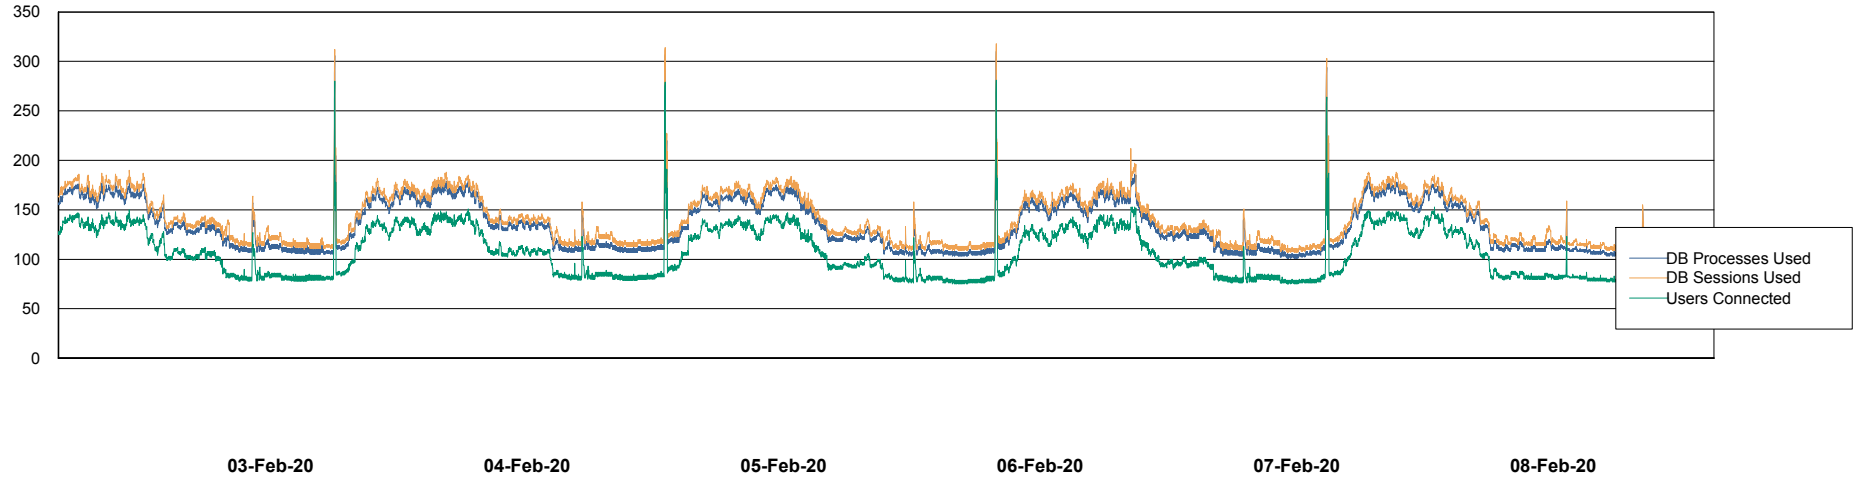

Database Performance BNLDB_Production

DB Processes Max 700
DB Sessions Max 1,072