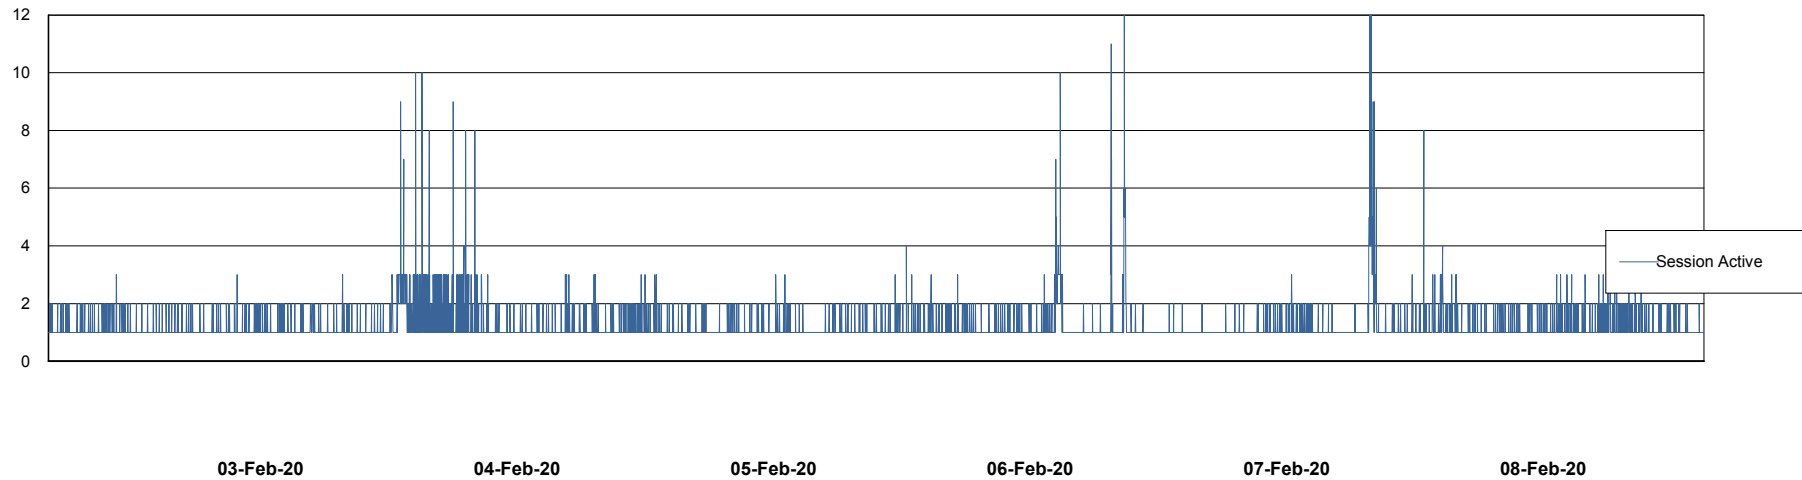

Database Performance BNLDB_FUT_Standby

DB Processes Max 1,000
DB Sessions Max 1,528