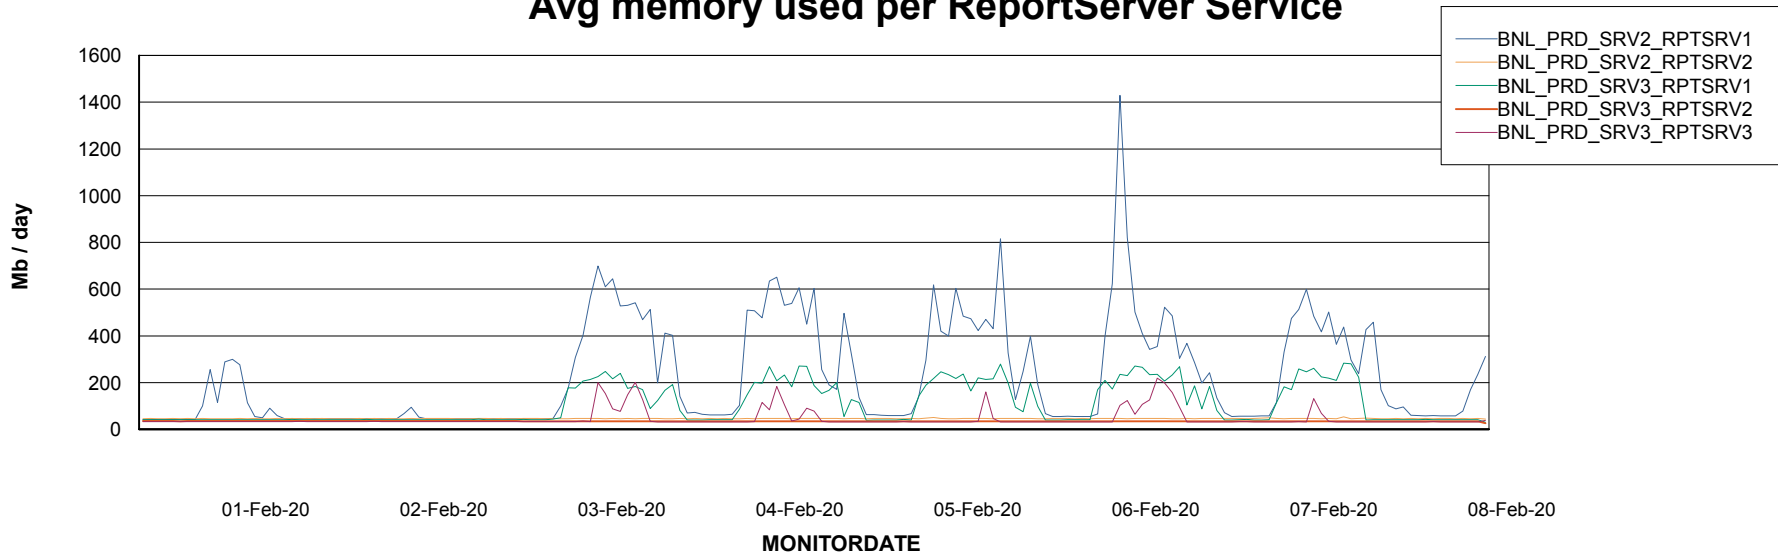

ABSSolute Web Component Services

Avg memory used per ReportServer Service