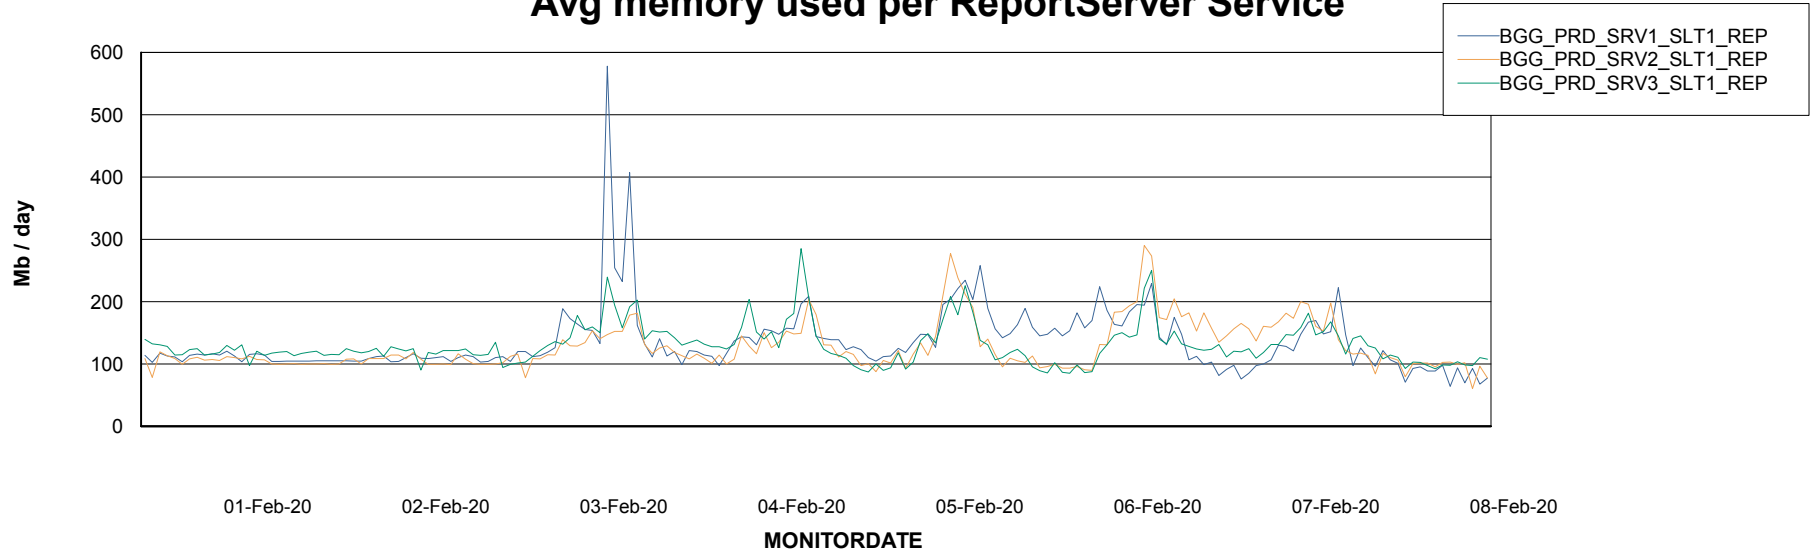

ABSSolute Application ReportServer Services

Avg memory used per ReportServer Service