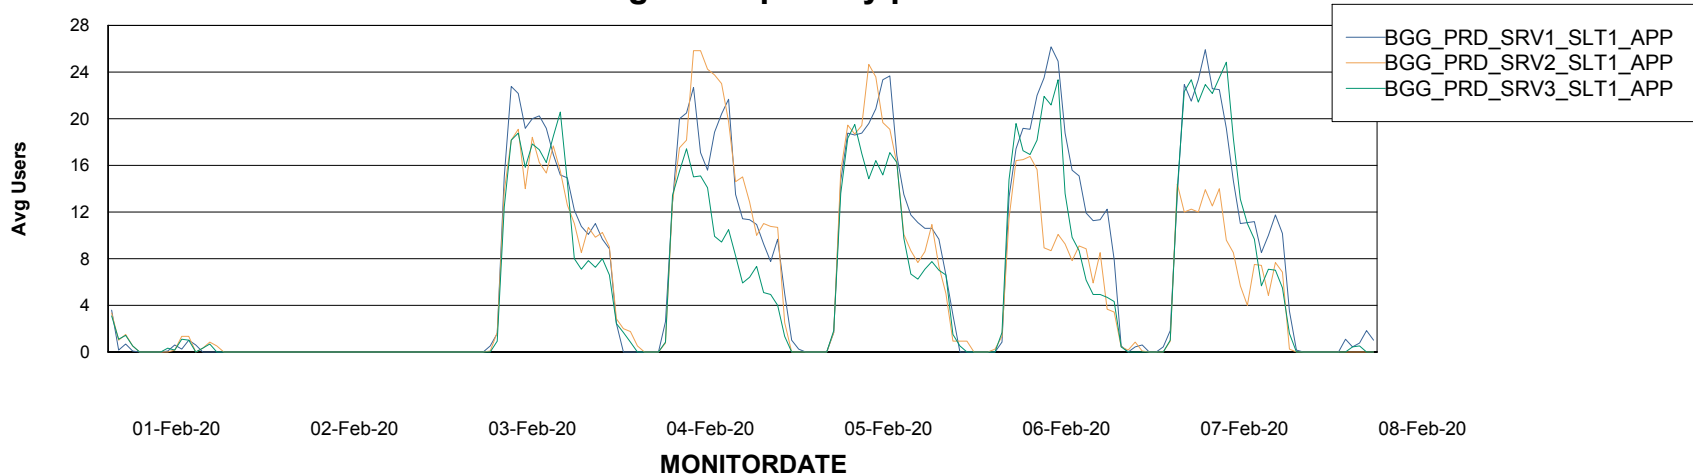

Avg users per day per ABS server