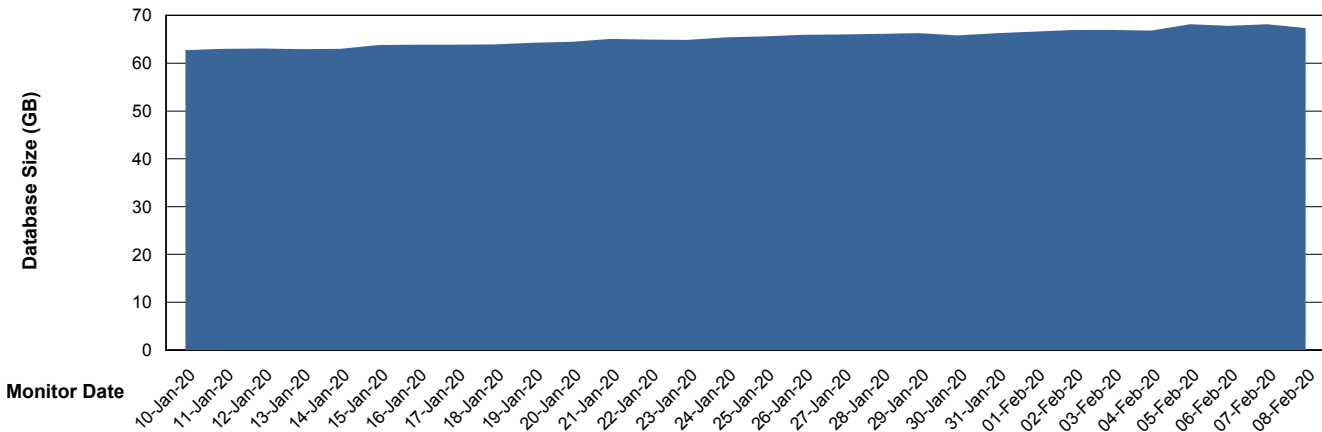

DATABASE SIZE BGGDB_BI

Database growth over last month