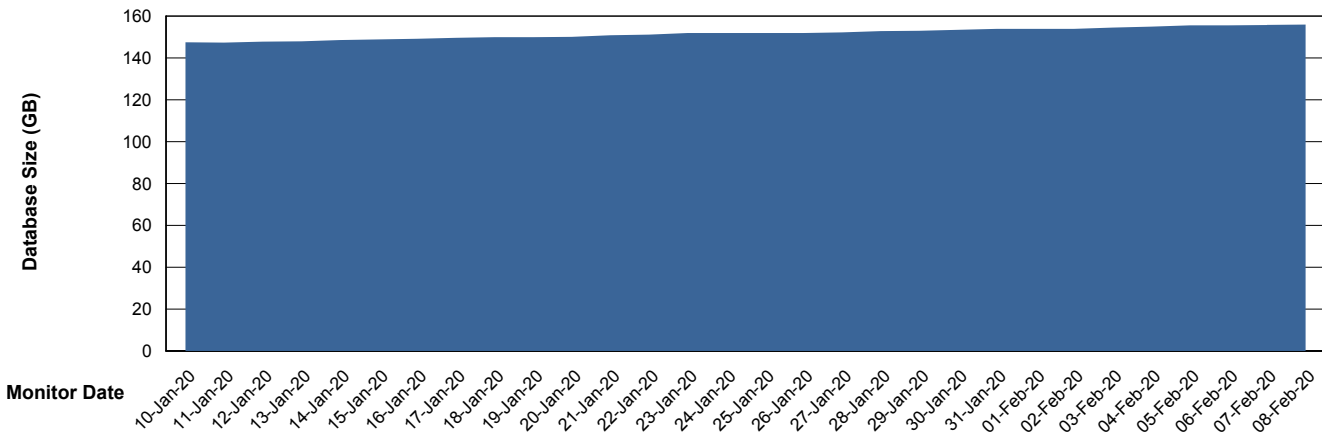

# Weekly SLA Customer Report

Customer BGG\_Production  
Database ID 58

DATABASE SIZE BGGDB\_BI

### Database growth over last month

DATABASE SIZE BGGDB\_Production

### Database growth over last month