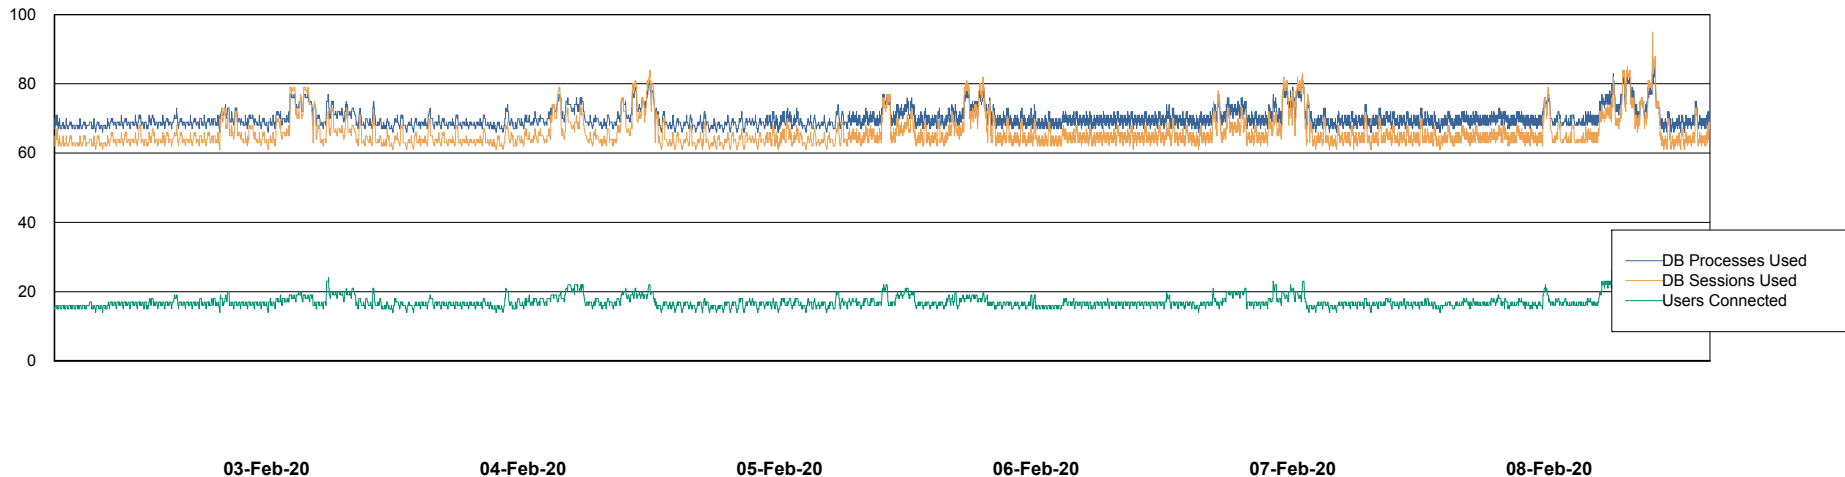

Database Performance BGGDB_BI