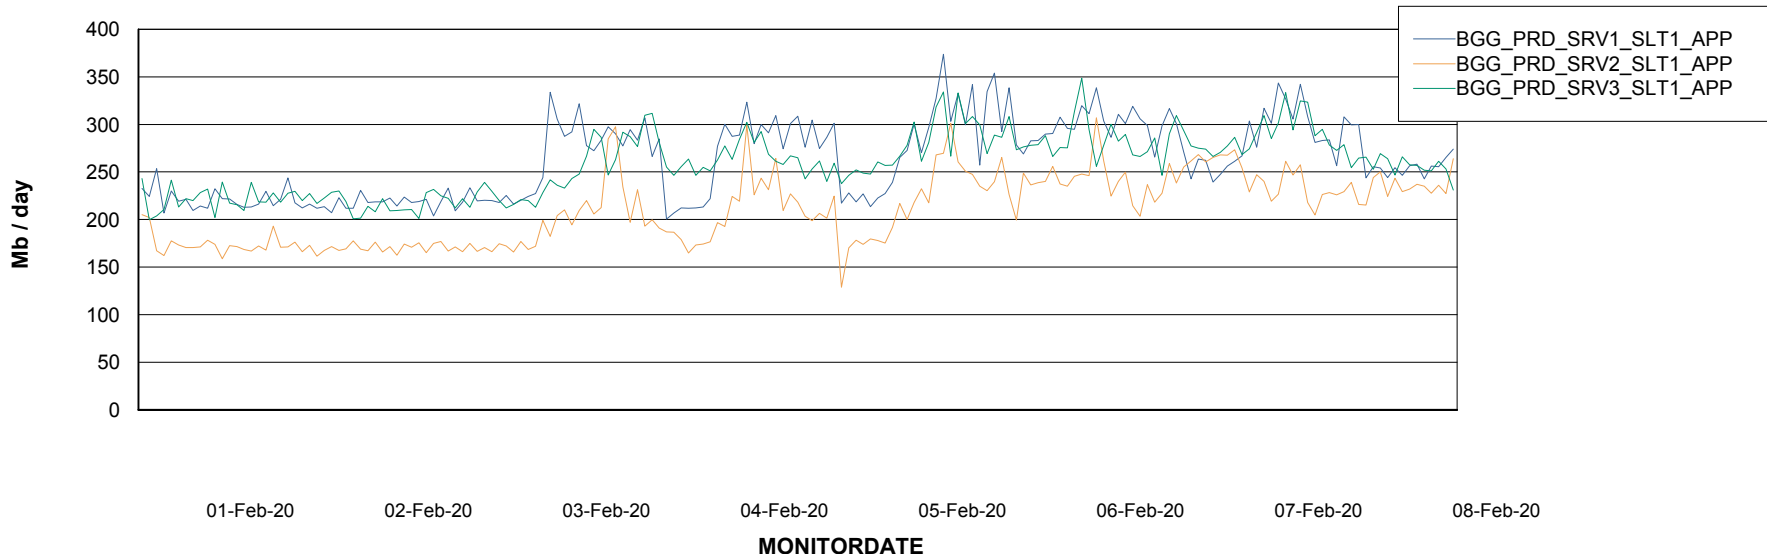

ABSolute Application Server Services

Avg memory used per ABS Server Service