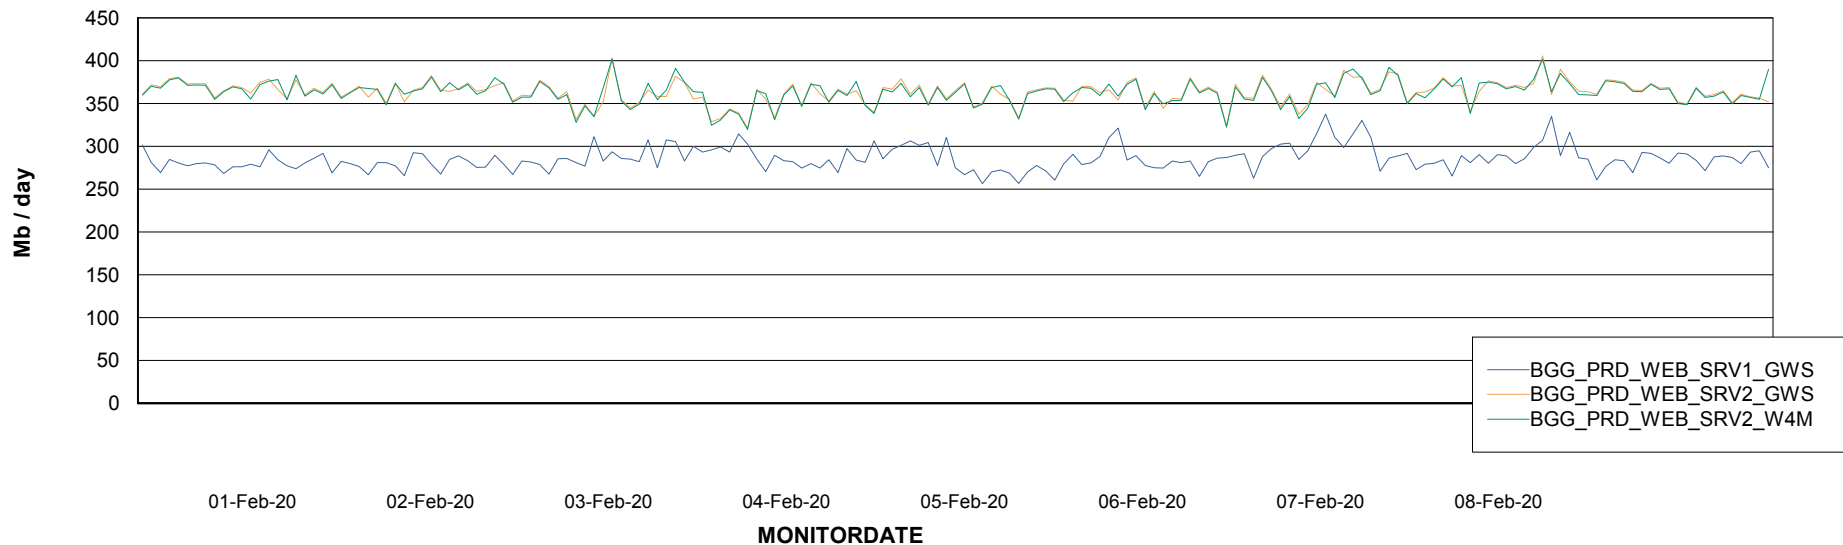

ABSSolute Web Component Services

Avg memory used per ABS Web component