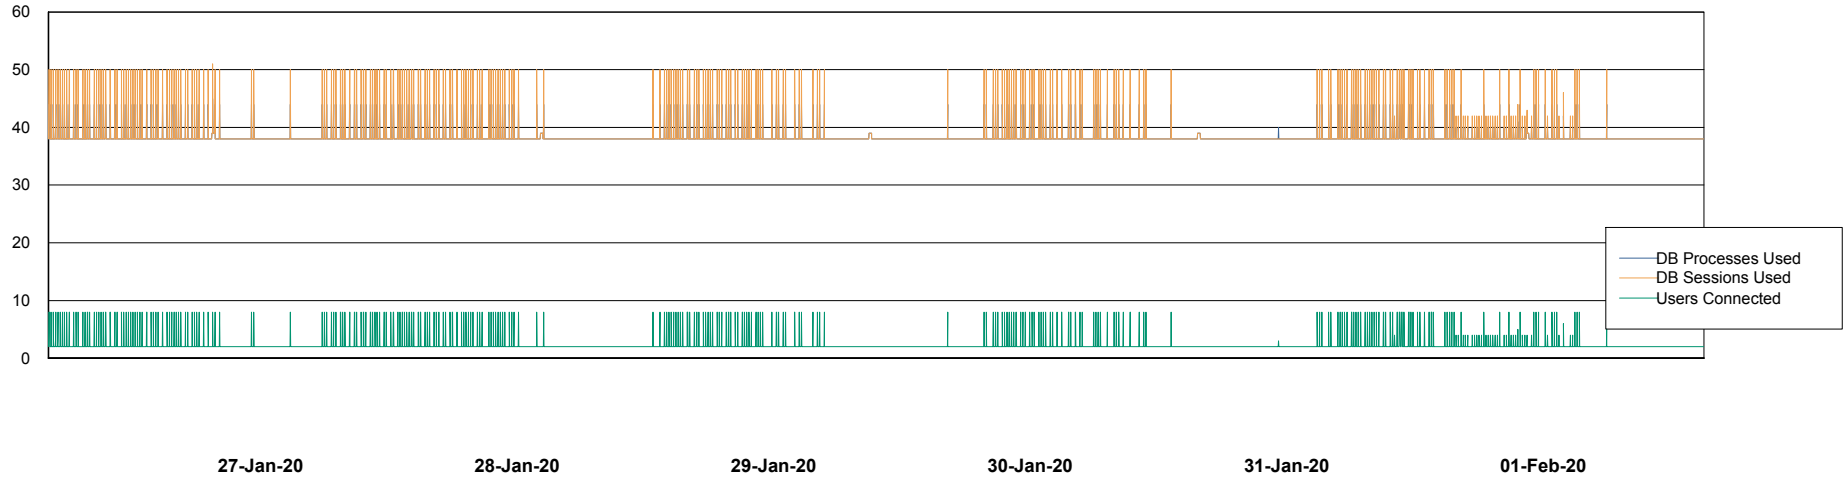

Database Performance VOSDB_Production

DB Processes Max 500
DB Sessions Max 772

Weekly SLA Customer Report

Customer VOS_Production
Database ID 68

Database Performance VOSDB_Standby

DB Processes Max 300
DB Sessions Max 472