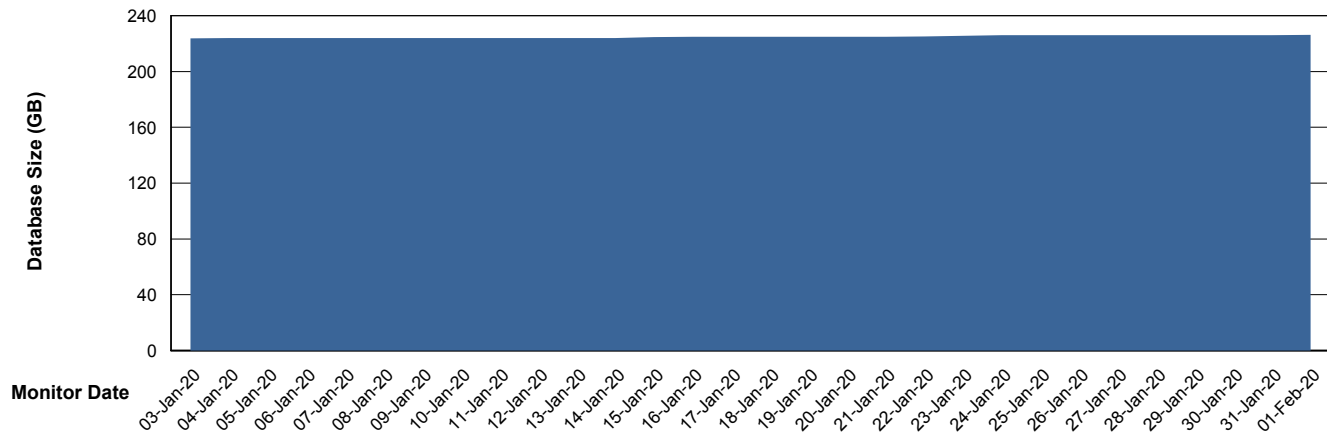

Weekly SLA Customer Report

Customer VOS_Production
Database ID 68

DATABASE SIZE VOSBIDB_Production

Database growth over last month

DATABASE SIZE VOSDB_Production

Database growth over last month

Weekly SLA Customer Report

Customer VOS_Production
Database ID 68

Database Tablespace VOSBIDB_Production

Date	Tablespace Name	Filesize (Gb)	Usedsize (Gb)	Percentage free
01-Feb-20	ABSDATA	70	39	44
	INDX	74	52	30
31-Jan-20	ABSDATA	70	39	44
	INDX	74	52	30
30-Jan-20	ABSDATA	70	39	44
	INDX	74	51	31
29-Jan-20	ABSDATA	70	39	44
	INDX	74	51	31
28-Jan-20	ABSDATA	70	39	44
	INDX	74	51	31
27-Jan-20	ABSDATA	70	39	44
	INDX	74	51	31
26-Jan-20	ABSDATA	70	39	44
	INDX	74	51	31