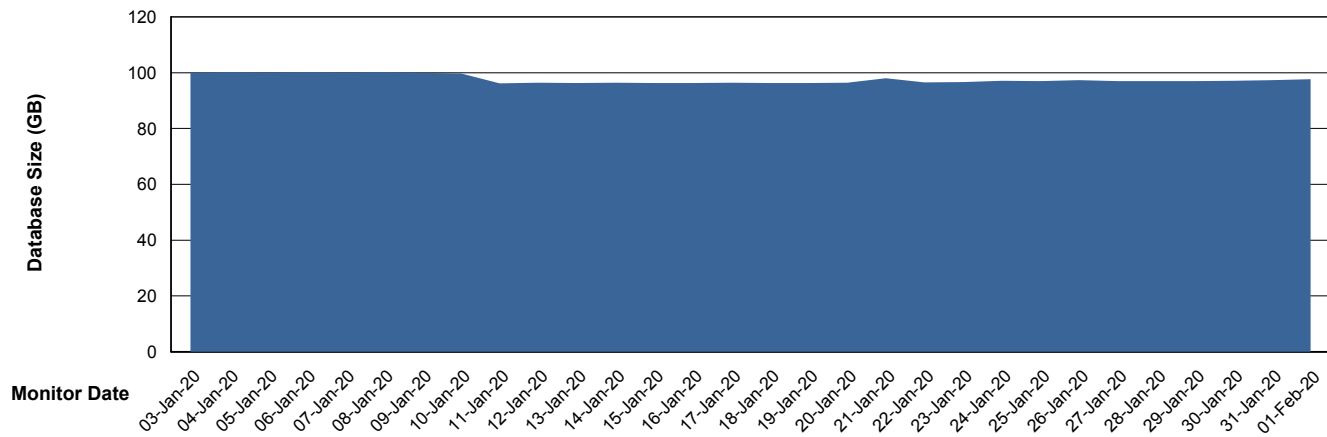

Database Performance VOSDB_Production

DB Processes Max 500
DB Sessions Max 772

Weekly SLA Customer Report

Customer VOS_Production
Database ID 68

Database Performance VOSDB_Standby

DB Processes Max 300
DB Sessions Max 472

Weekly SLA Customer Report

Customer VOS_Production
Database ID 68

DATABASE SIZE VOSBIDB_Production

Database growth over last month

DATABASE SIZE VOSDB_Production

Database growth over last month

Weekly SLA Customer Report