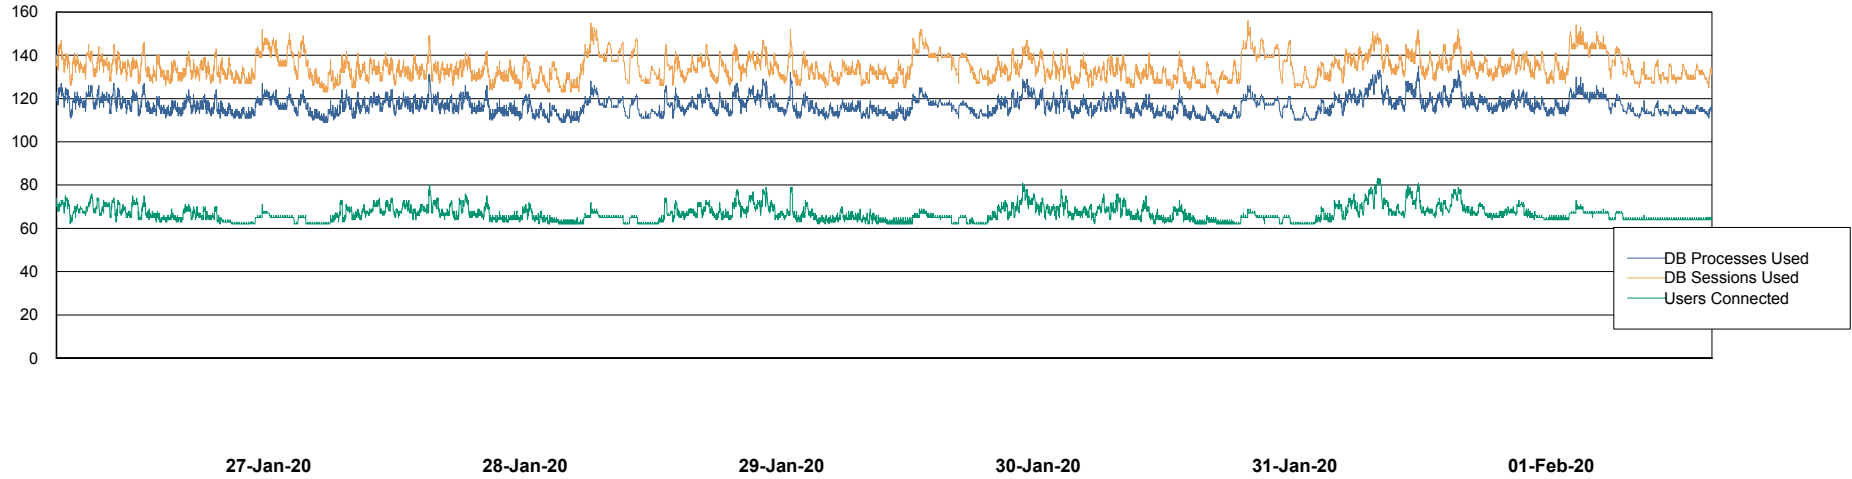

Database Performance VOSDB_Production

DB Processes Max 500
DB Sessions Max 772