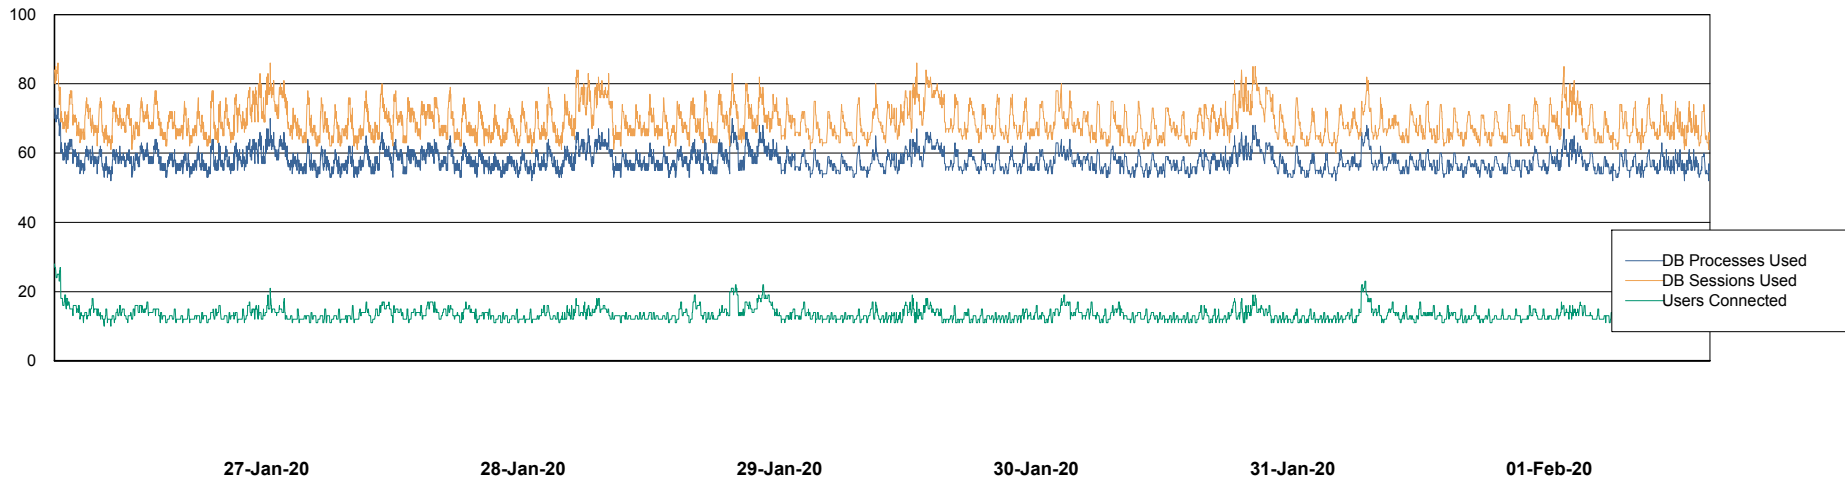

Database Performance VOSBIDB_Production

DB Processes Max 300
DB Sessions Max 472