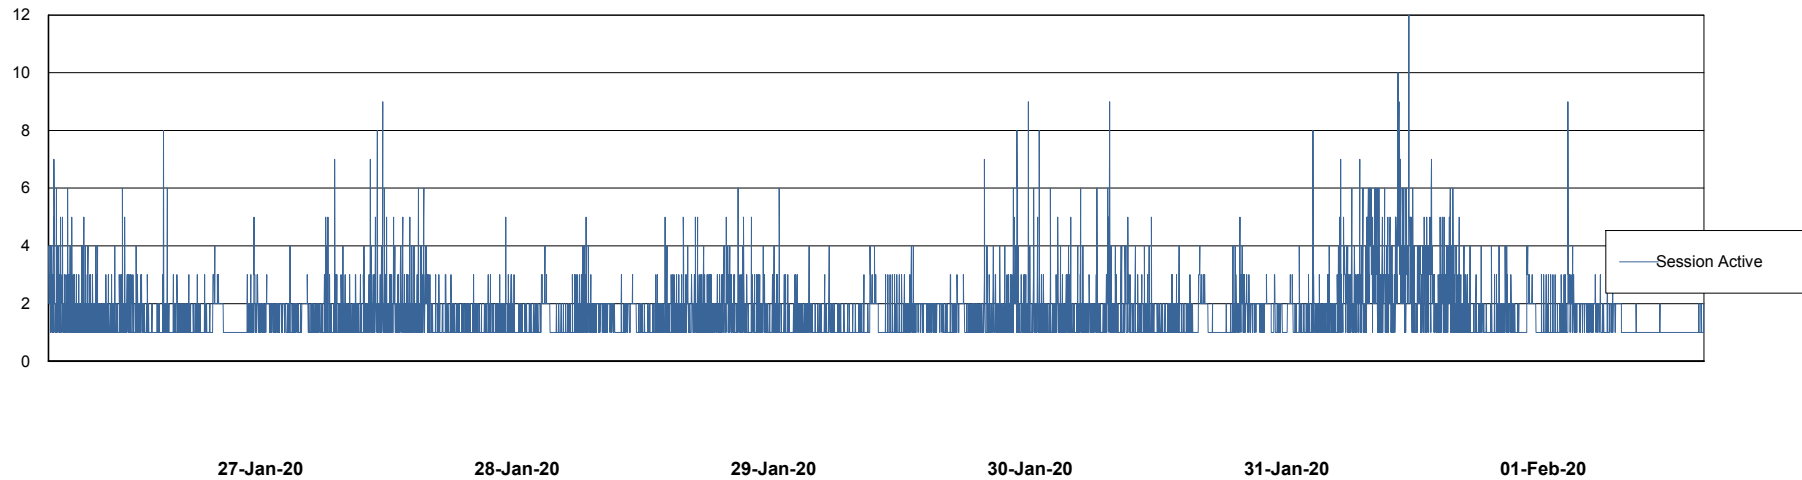

Database Performance VOSDB_Production

DB Processes Max 500
DB Sessions Max 772