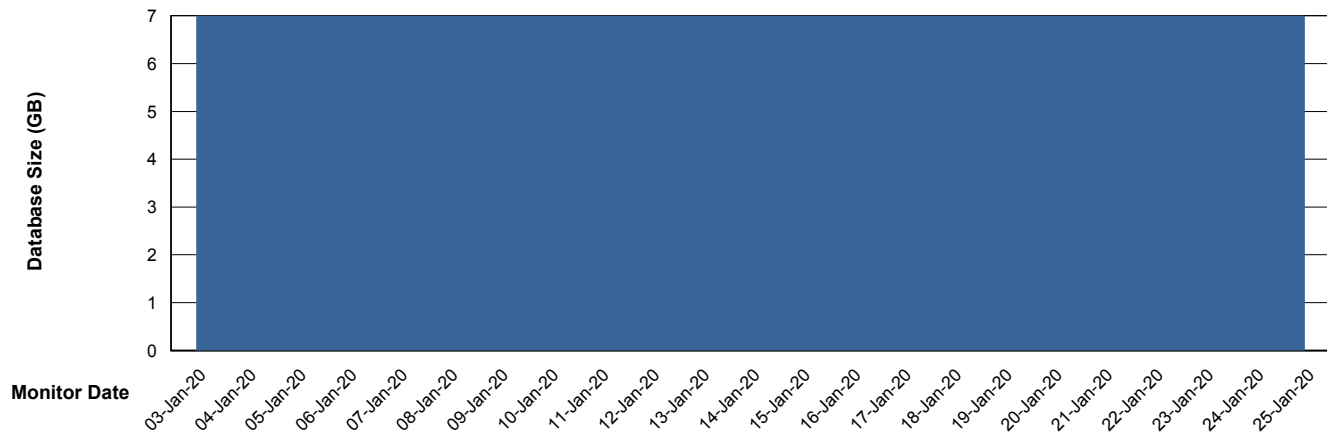

Weekly SLA Customer Report

Customer STX_Production
Database ID 71

DATABASE SIZE STXDB_Production

Database growth over last month

Weekly SLA Customer Report

Customer STX_Production
Database ID 71

ABSSolute Application Server Services