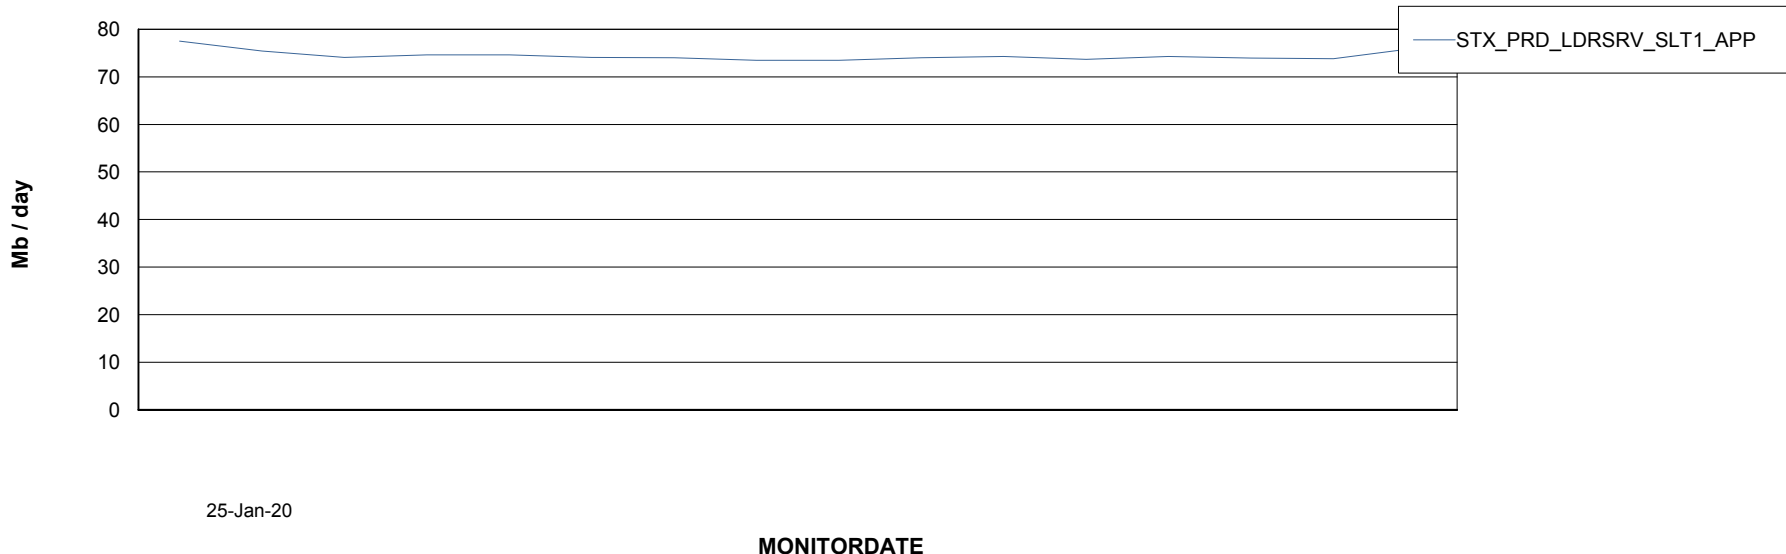

Weekly SLA Customer Report

Customer STX_Production
Database ID 71

DATABASE SIZE STXDB_Production

Database growth over last month

Weekly SLA Customer Report

Customer STX_Production
Database ID 71

ABSSolute Application Server Services

Avg memory used per ABS Server Service

Avg users per day per ABS server

Weekly SLA Customer Report

Customer STX_Production
Database ID 71

ABSSolute Application ReportServer Services

Avg memory used per ReportServer Service