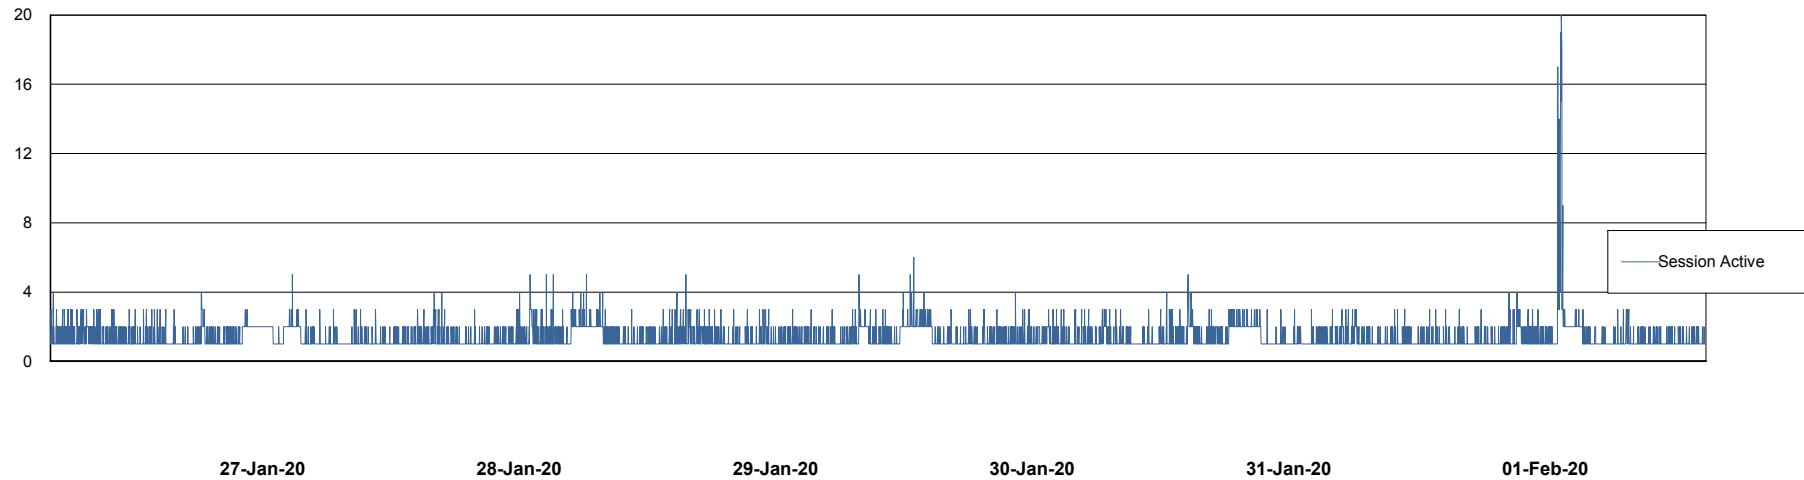

Weekly SLA Customer Report

Customer STK_Production
Database ID 82

Harddisk Usage STK_STAABSDB2 Standby DB Server

	Free disk space on c: (%)	Total disk space on c: (Gb)	Free disk space on d: (%)	Total disk space on d: (Gb)	Free disk space on e: (%)	Total disk space on e: (Gb)
01-Feb-20	72	99	42	350	28	1,000
31-Jan-20	72	99	42	350	28	1,000
30-Jan-20	72	99	42	350	28	1,000
29-Jan-20	72	99	42	350	28	1,000
28-Jan-20	72	99	42	350	28	1,000
27-Jan-20	72	99	42	350	28	1,000
26-Jan-20	72	99	42	350	28	1,000

Weekly SLA Customer Report

Customer STK_Production
Database ID 82

Database Performance STKDB_ABS1 Production Database

DB Processes Max 500
DB Sessions Max 776

Weekly SLA Customer Report

Customer STK_Production
Database ID 82