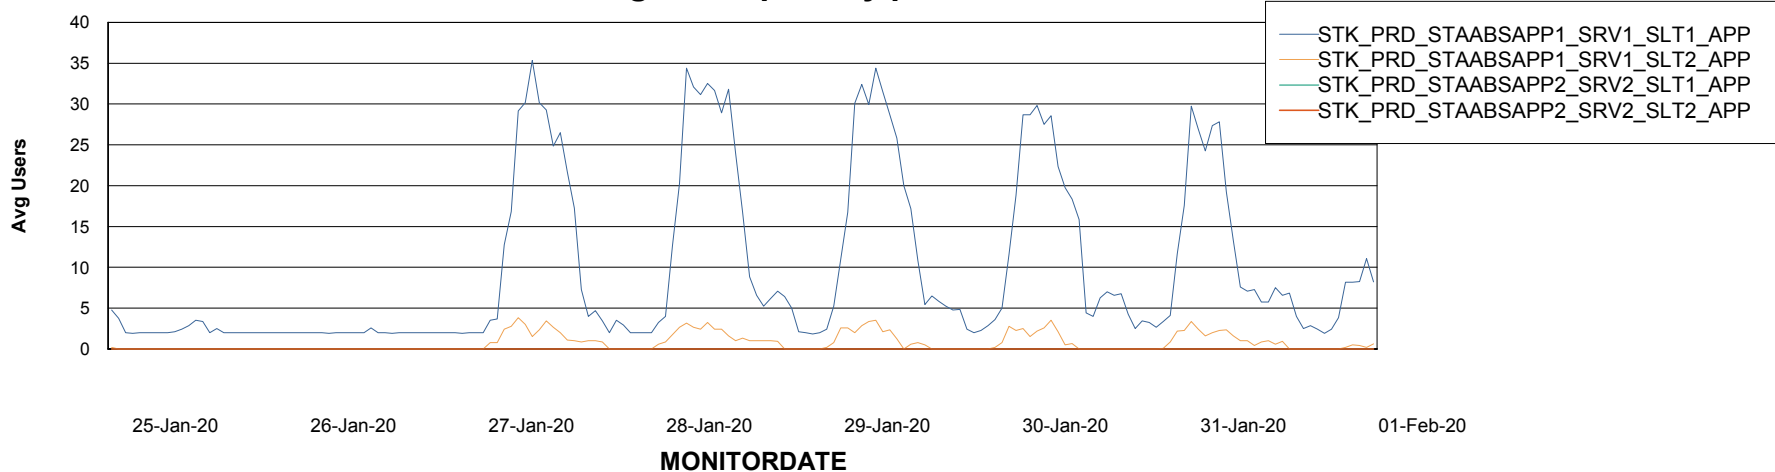

Weekly SLA Customer Report

Customer STK_Production
Database ID 82

ABSolute Application Server Services

Avg memory used per ABS Server Service

Avg users per day per ABS server

Weekly SLA Customer Report

Customer STK_Production
Database ID 82