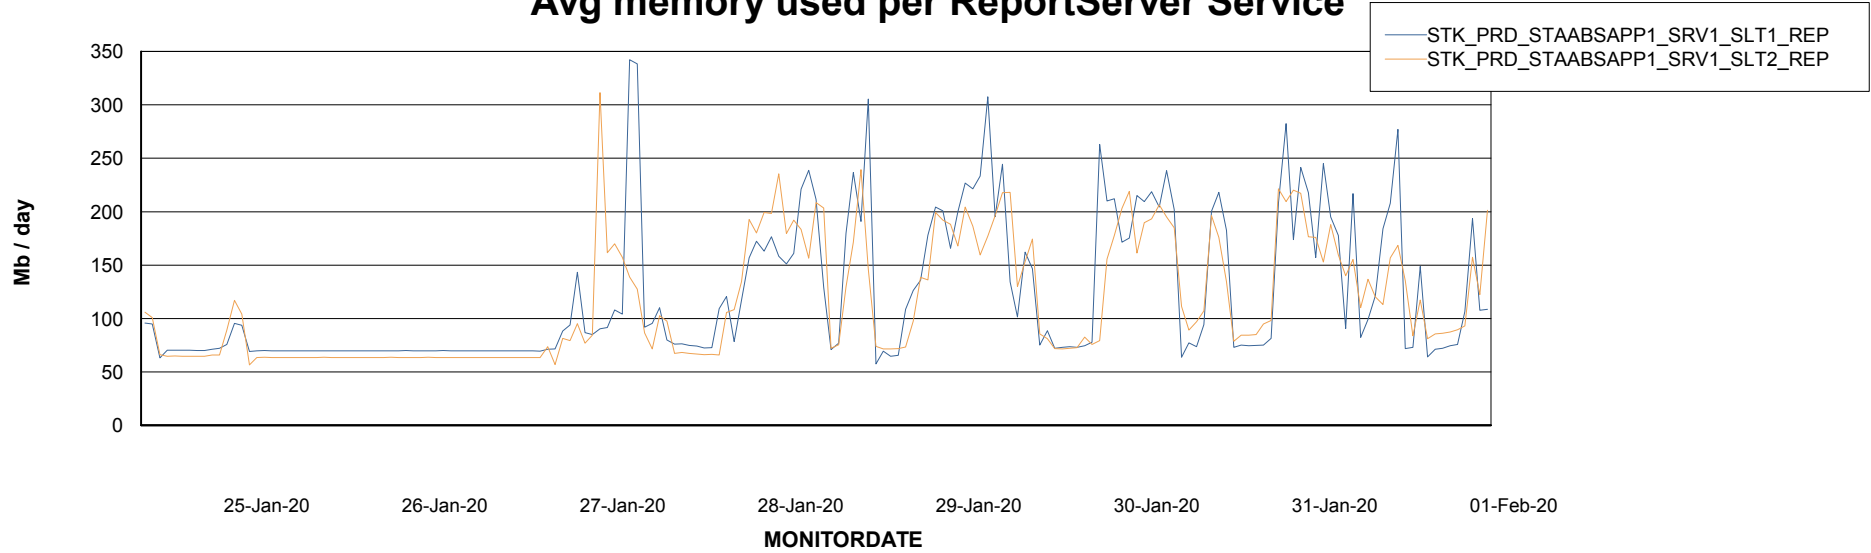

ABSSolute Application ReportServer Services

Avg memory used per ReportServer Service