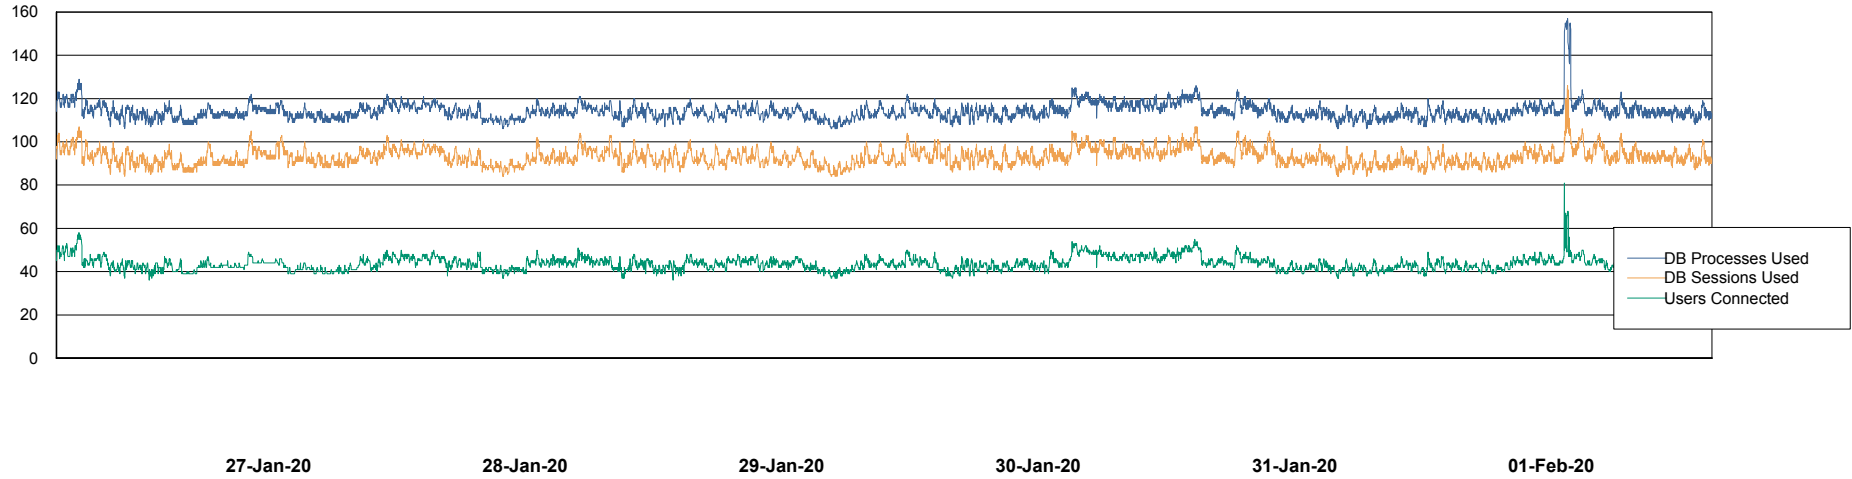

Database Performance STKDB_ABS1 Production Database

DB Processes Max 500
DB Sessions Max 776