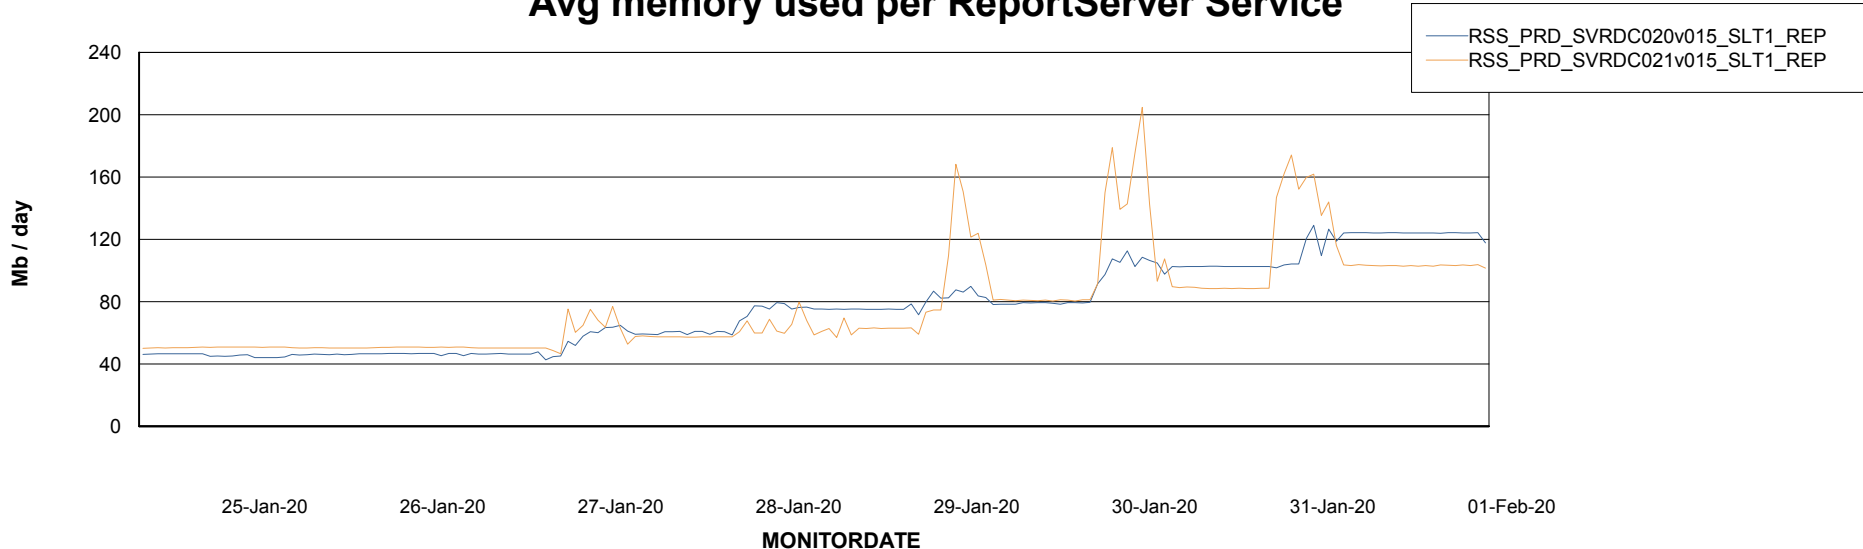

ABSSolute Application ReportServer Services

Avg memory used per ReportServer Service