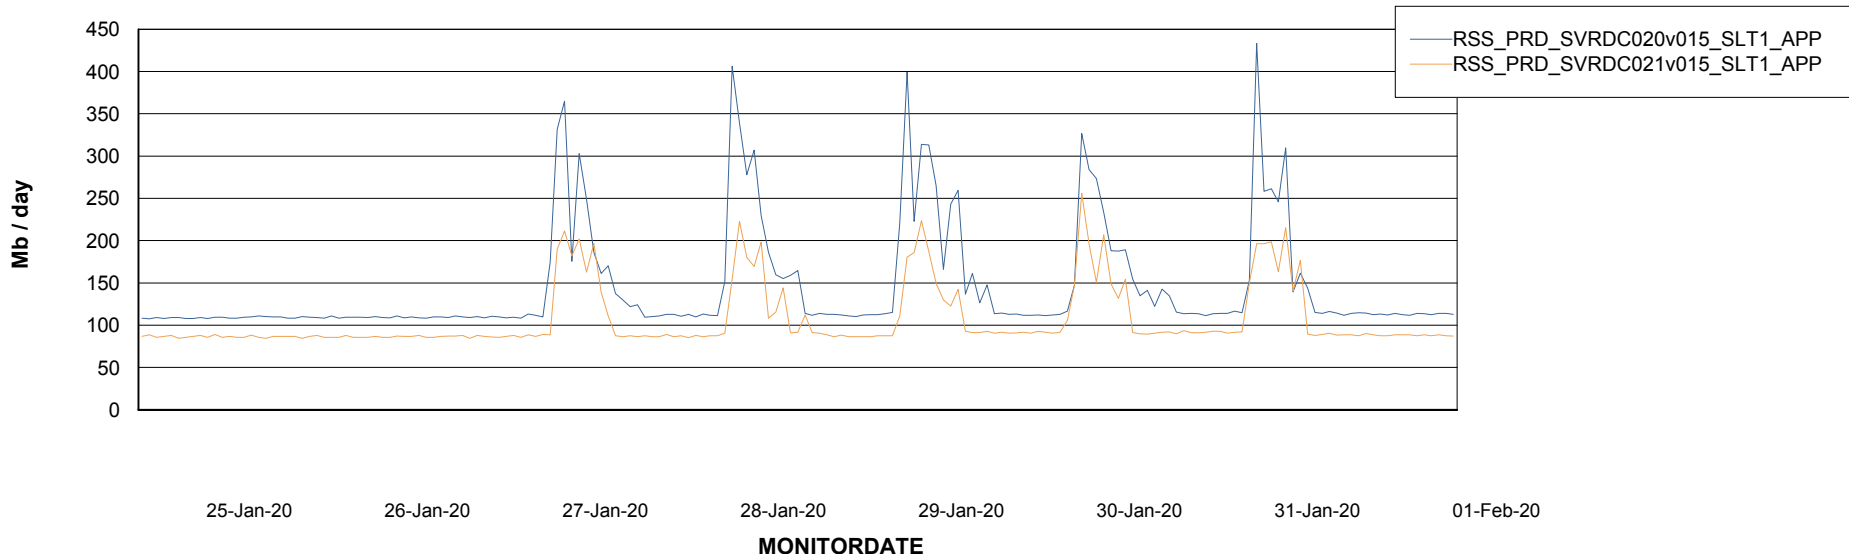

Weekly SLA Customer Report

Customer RSS Production
Database ID 52

Database Performance RSSDB_Production

Weekly SLA Customer Report

Customer RSS Production
Database ID 52

Database Performance RSSDB_Standby

Weekly SLA Customer Report

Customer RSS Production
 Database ID 52

DATABASE SIZE RSSDB_Production

Database growth over last month

Database Tablespace RSSDB_Production

Date	Tablespace Name	Filesize (Gb)	Usedsize (Gb)	Percentage free
01-Feb-20	ABSDATA	35,000	29,385	16
	INDX	47,000	40,904	13
31-Jan-20	ABSDATA	35,000	29,385	16
	INDX	47,000	40,904	13
30-Jan-20	ABSDATA	35,000	29,369	16
	INDX	47,000	40,838	13
29-Jan-20	ABSDATA	35,000	29,361	16
	INDX	47,000	40,779	13
28-Jan-20	ABSDATA	35,000	29,352	16
	INDX	47,000	40,739	13
27-Jan-20	ABSDATA	35,000	29,352	16
	INDX	47,000	40,666	13
26-Jan-20	ABSDATA	35,000	29,344	16
	INDX	47,000	40,625	14

Weekly SLA Customer Report

Customer RSS Production
Database ID 52

ABSSolute Application Server Services

Avg memory used per ABS Server Service

Avg users per day per ABS server

Weekly SLA Customer Report

Customer RSS Production
Database ID 52