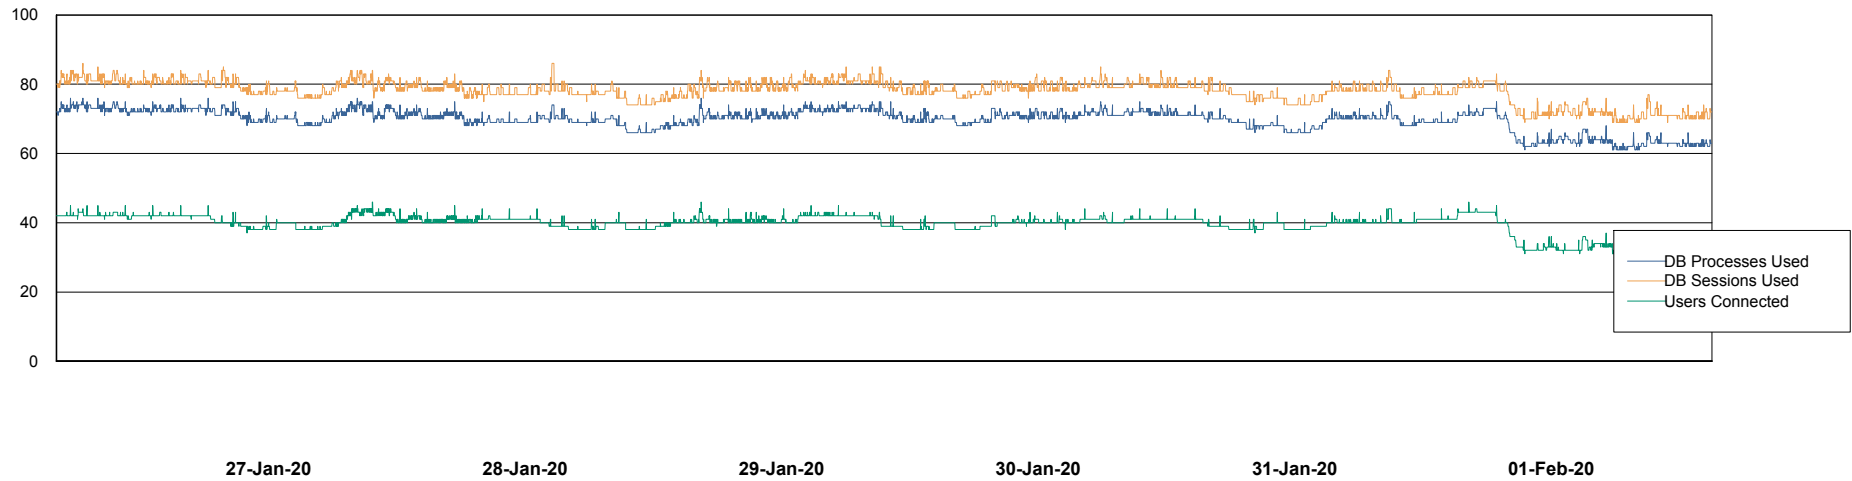

Weekly SLA Customer Report

Customer RSS Production
Database ID 52

Harddisk Usage RSS_PRD_SVRDC191v016

	Free disk space on c: (%)	Total disk space on c: (Gb)	Free disk space on d: (%)	Total disk space on d: (Gb)
01-Feb-20	18	60	43	200
31-Jan-20	18	60	43	200
30-Jan-20	18	60	43	200
29-Jan-20	19	60	43	200
28-Jan-20	19	60	43	200
27-Jan-20	19	60	43	200
26-Jan-20	18	60	43	200

Weekly SLA Customer Report

Customer RSS Production
Database ID 52

Database Performance RSSDB_Production

Weekly SLA Customer Report

Customer RSS Production
Database ID 52

Database Performance RSSDB_Standby

Weekly SLA Customer Report