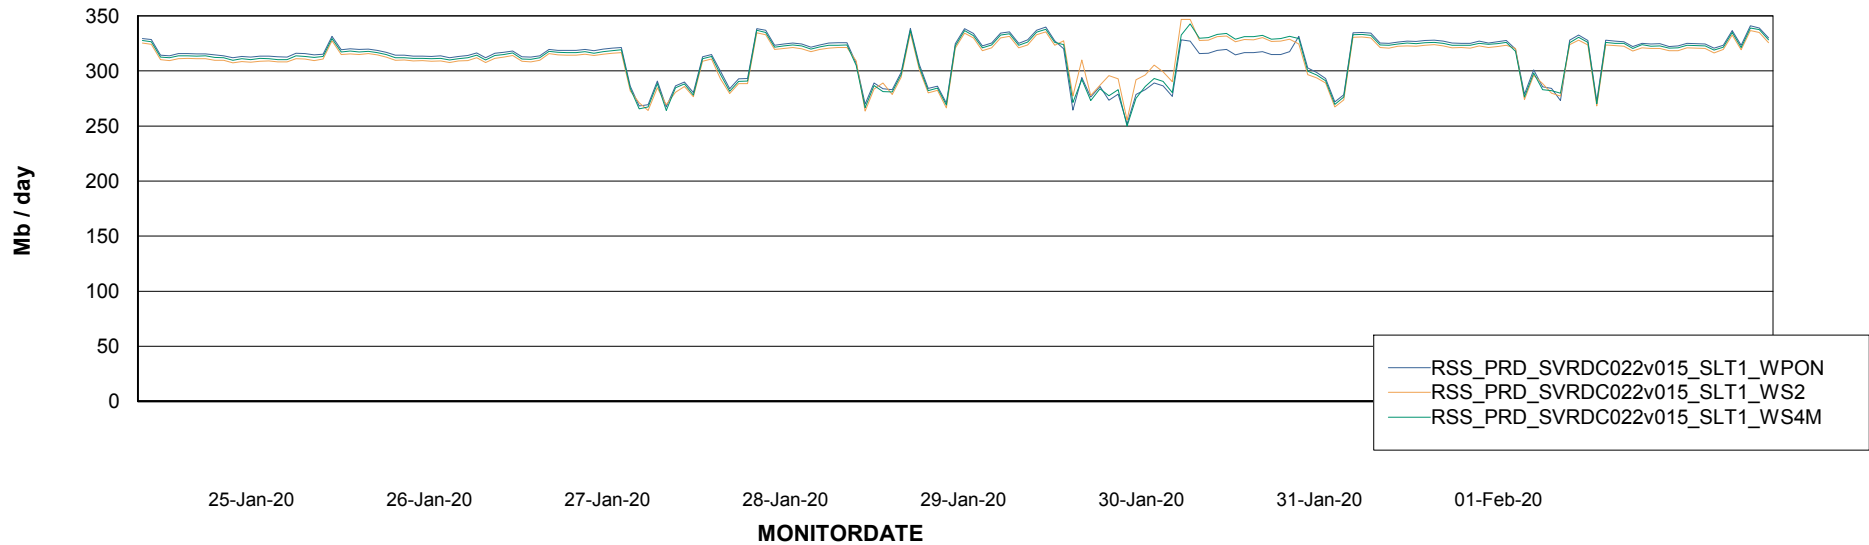

ABSSolute Application ReportServer Services

Avg memory used per ReportServer Service

Weekly SLA Customer Report

Customer RSS Production
Database ID 52

ABSolute Web Component Services

Avg memory used per ABS Web component