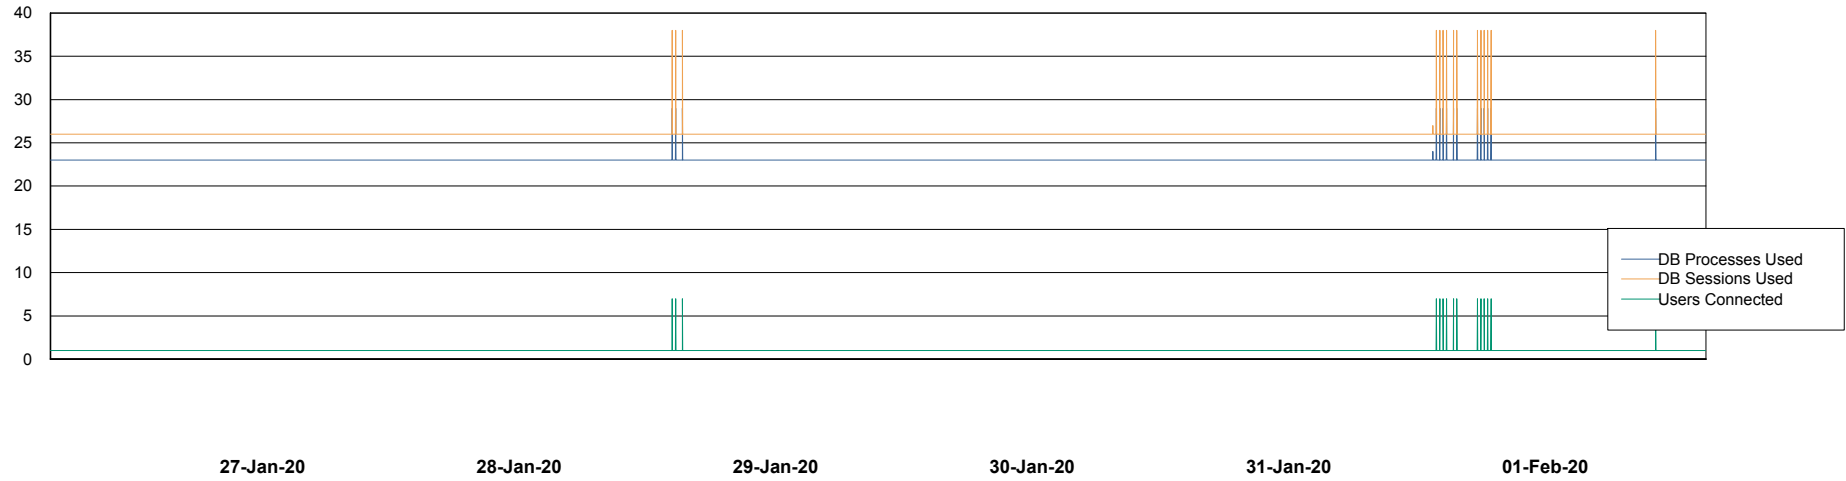

Weekly SLA Customer Report

Customer RSS Production
Database ID 52

Database Performance RSSDB_Production

Weekly SLA Customer Report

Customer RSS Production
Database ID 52

Database Performance RSSDB_Standby

Weekly SLA Customer Report