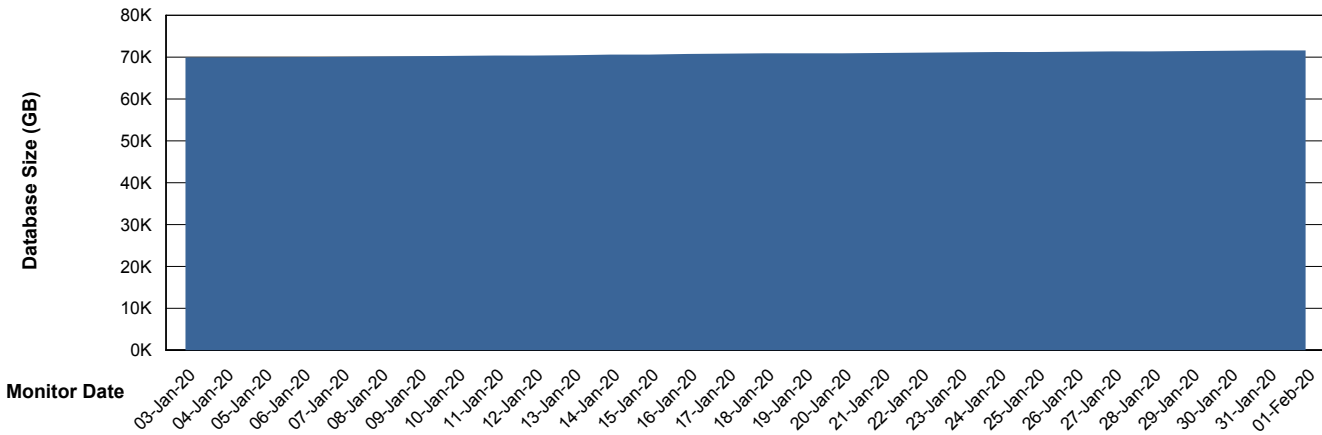

DATABASE SIZE RSSDB_Production

Database growth over last month

Database Tablespace RSSDB_Production

Date	Tablespace Name	Filesize (Gb)	Usedsize (Gb)	Percentage free
01-Feb-20	ABSDATA	35,000	29,385	16
	INDX	47,000	40,904	13
31-Jan-20	ABSDATA	35,000	29,385	16
	INDX	47,000	40,904	13
30-Jan-20	ABSDATA	35,000	29,369	16
	INDX	47,000	40,838	13
29-Jan-20	ABSDATA	35,000	29,361	16
	INDX	47,000	40,779	13
28-Jan-20	ABSDATA	35,000	29,352	16
	INDX	47,000	40,739	13
27-Jan-20	ABSDATA	35,000	29,352	16
	INDX	47,000	40,666	13
26-Jan-20	ABSDATA	35,000	29,344	16
	INDX	47,000	40,625	14