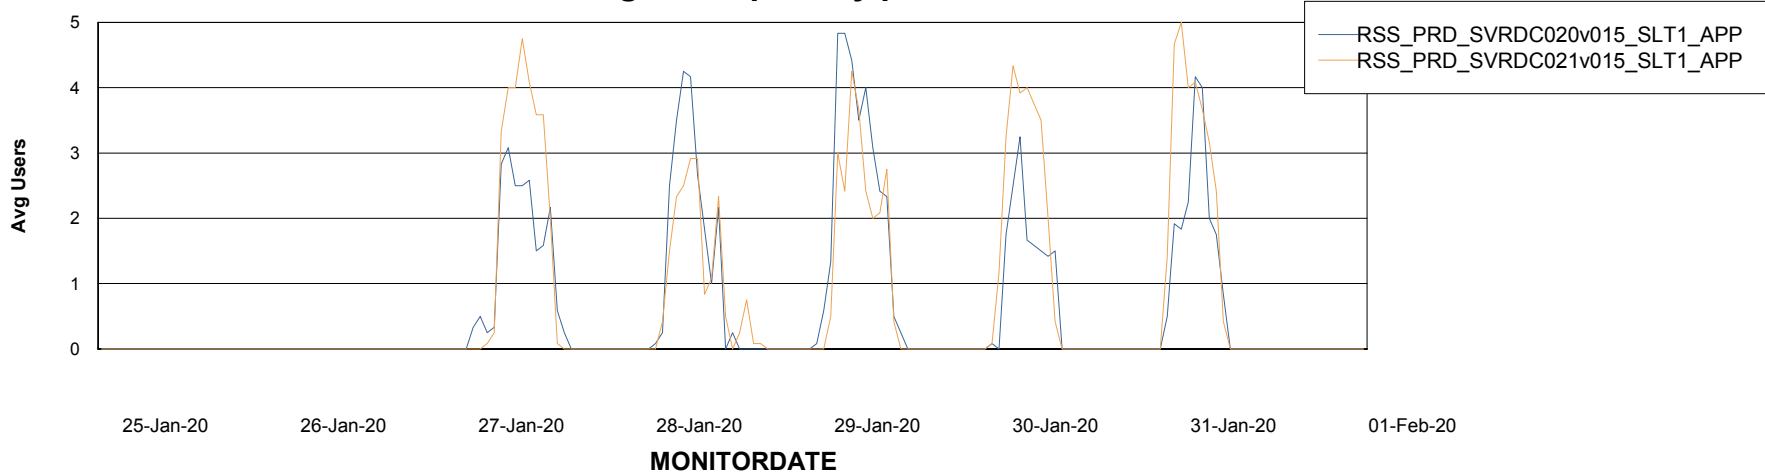

Weekly SLA Customer Report

Customer RSS Production
Database ID 52

ABSSolute Application Server Services

Avg memory used per ABS Server Service

Avg users per day per ABS server

Weekly SLA Customer Report

Customer RSS Production
Database ID 52