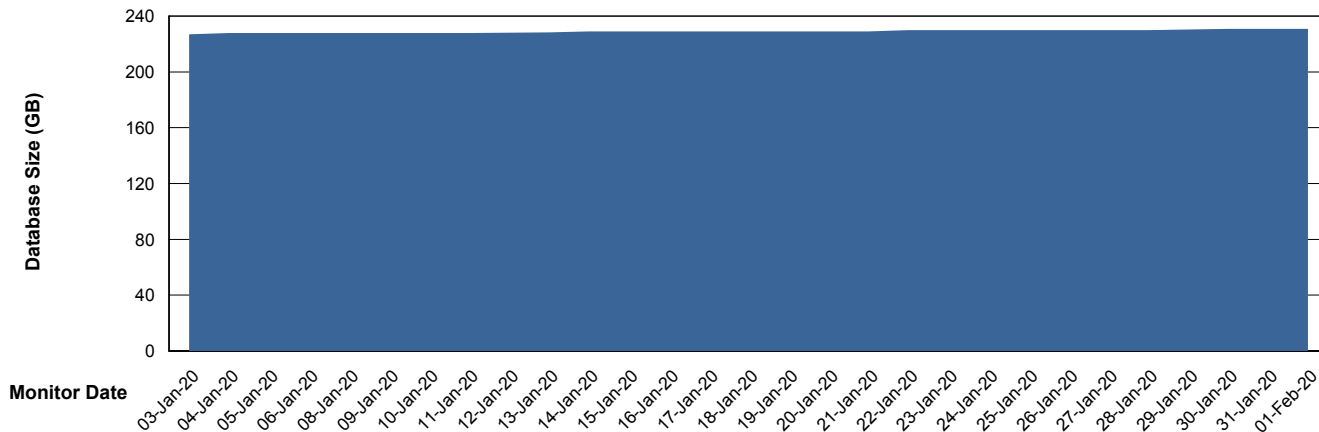

DATABASE SIZE NIXDB_Production

Database growth over last month