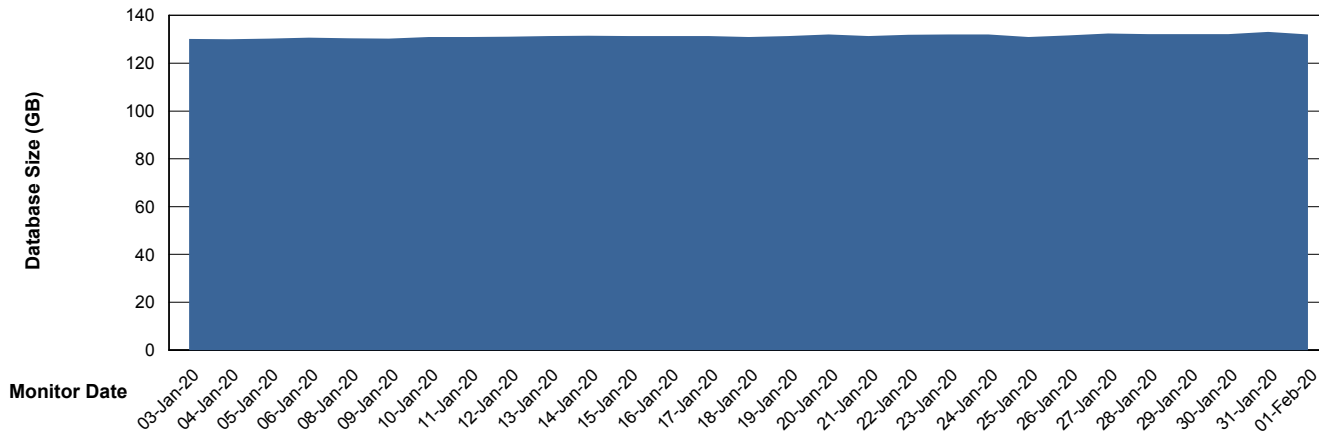

Customer NIX_Production
Database ID 51

Database Performance NIXDB_Standby

Weekly SLA Customer Report

Customer NIX_Production
Database ID 51

DATABASE SIZE NIXDB_BI

Database growth over last month

DATABASE SIZE NIXDB_Production