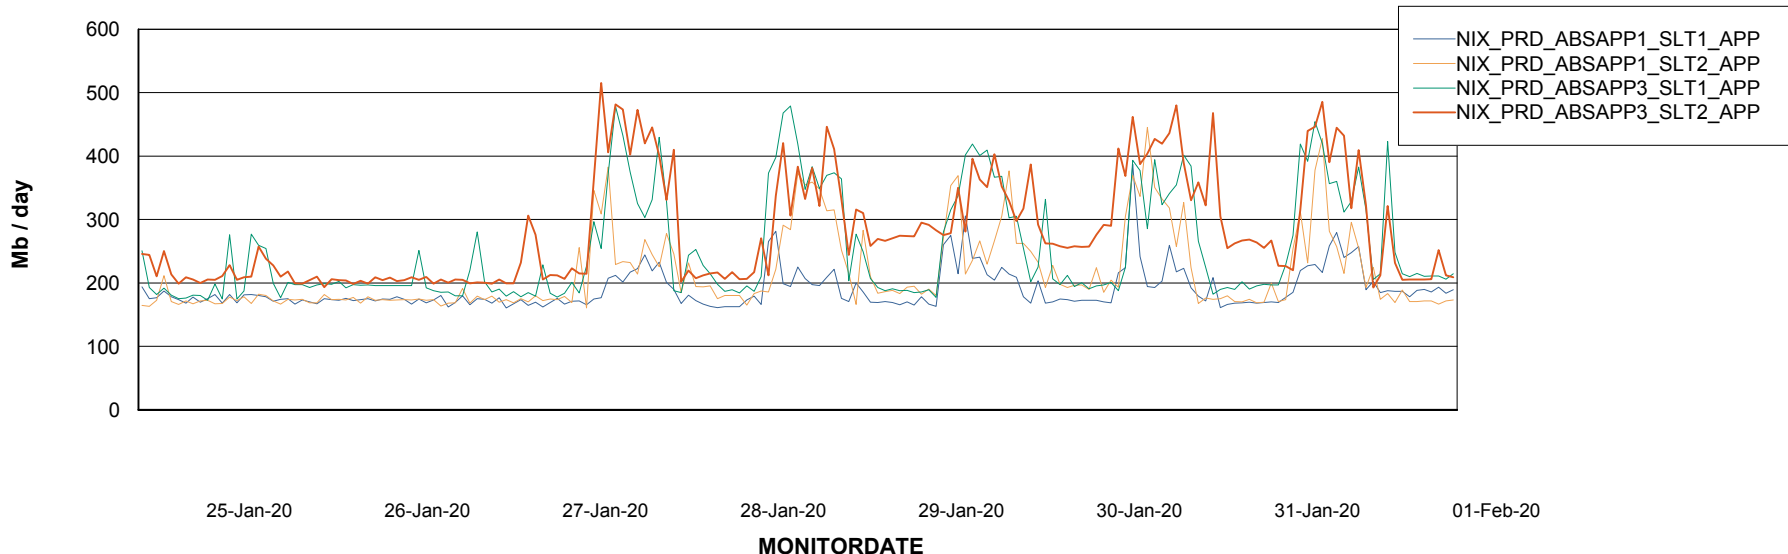

Standby Database Health NIX_Production

Recovery lag for last 7 days

Weekly SLA Customer Report

Customer NIX_Production
Database ID 51

ABSSolute Application Server Services

Avg memory used per ABS Server Service

Avg users per day per ABS server

Weekly SLA Customer Report

Customer NIX_Production
Database ID 51

ABSSolute Application ReportServer Services

Avg memory used per ReportServer Service

Weekly SLA Customer Report