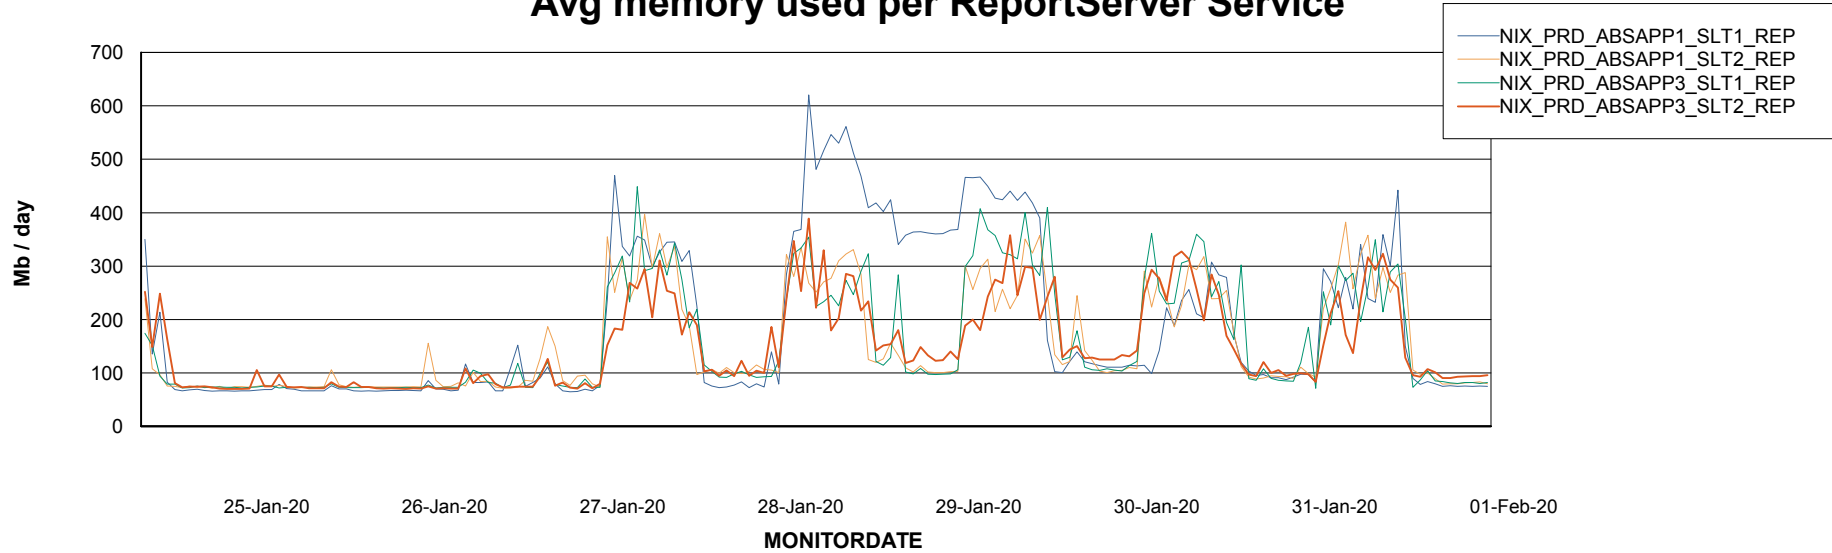

Avg users per day per ABS server

Weekly SLA Customer Report

Customer NIX_Production
Database ID 51

ABSSolute Application ReportServer Services

Avg memory used per ReportServer Service

Weekly SLA Customer Report