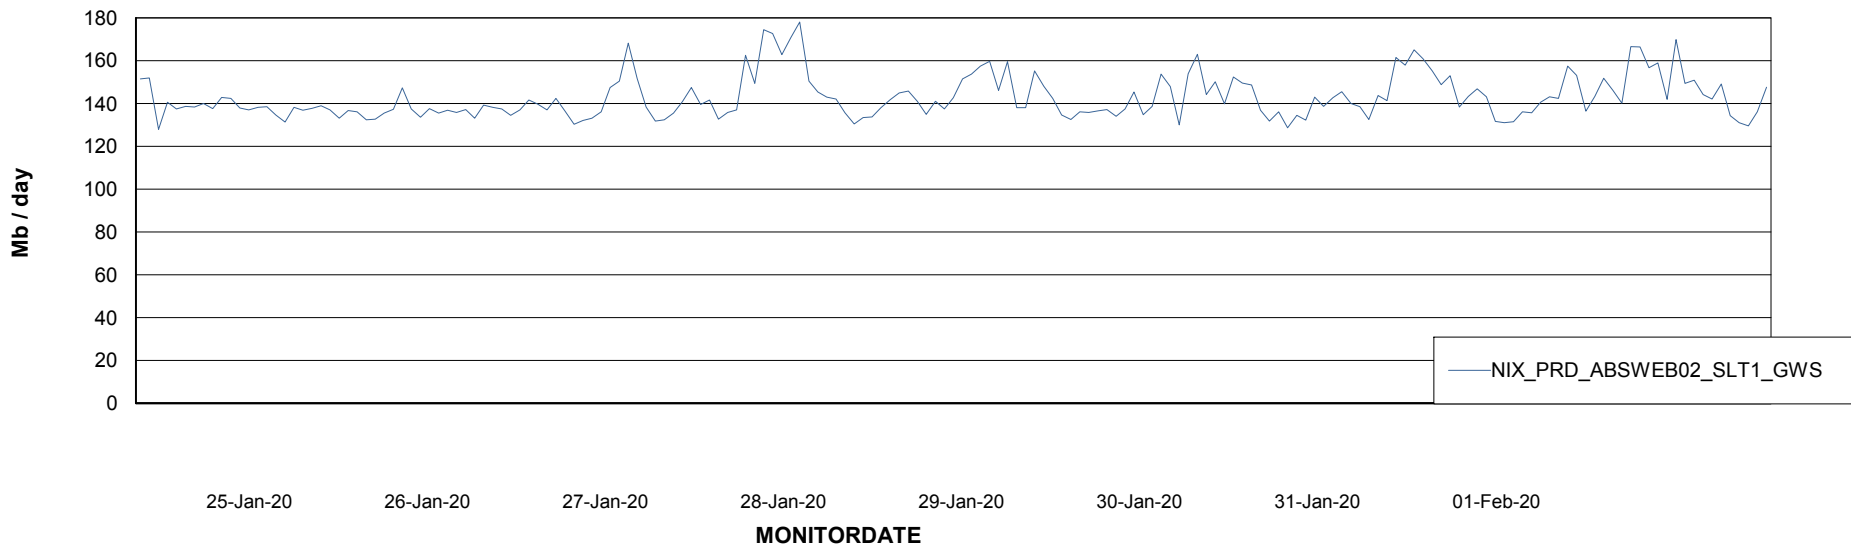

ABSolute Web Component Services

Avg memory used per ABS Web component