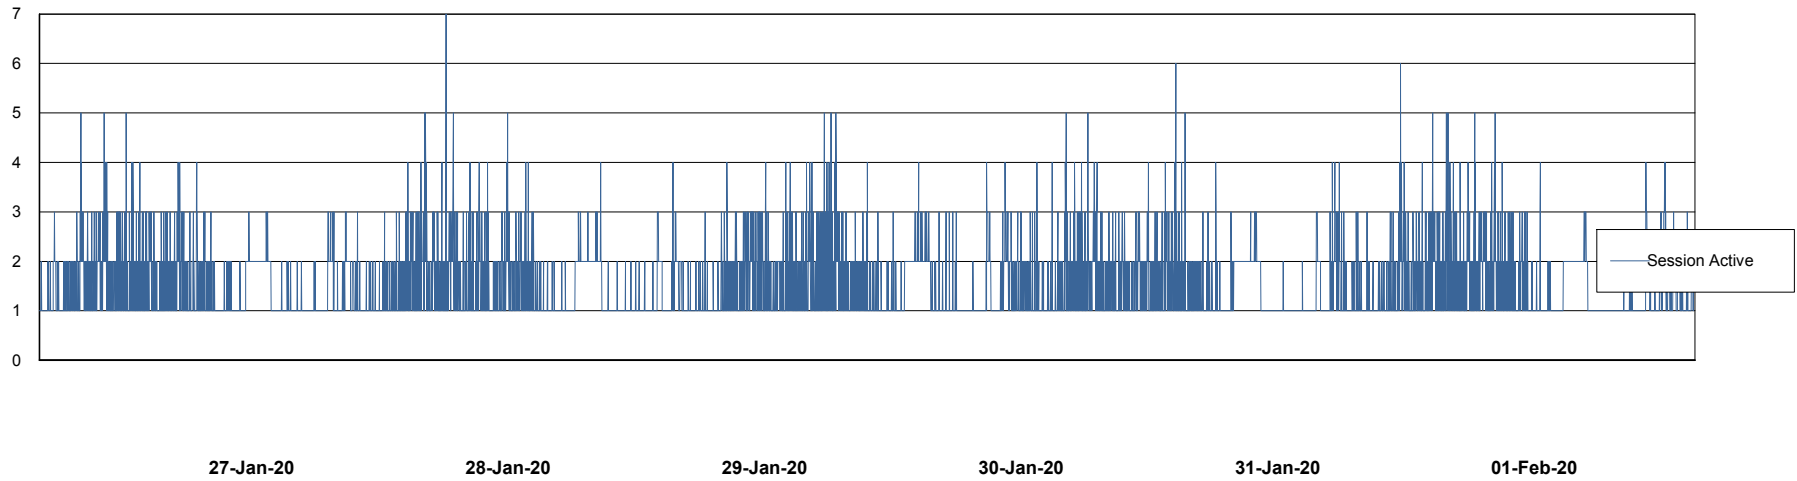

Weekly SLA Customer Report

Customer NIX_Production
Database ID 51

Database Performance NIXDB_BI

Weekly SLA Customer Report

Customer NIX_Production
Database ID 51

Database Performance NIXDB_Production

Weekly SLA Customer Report