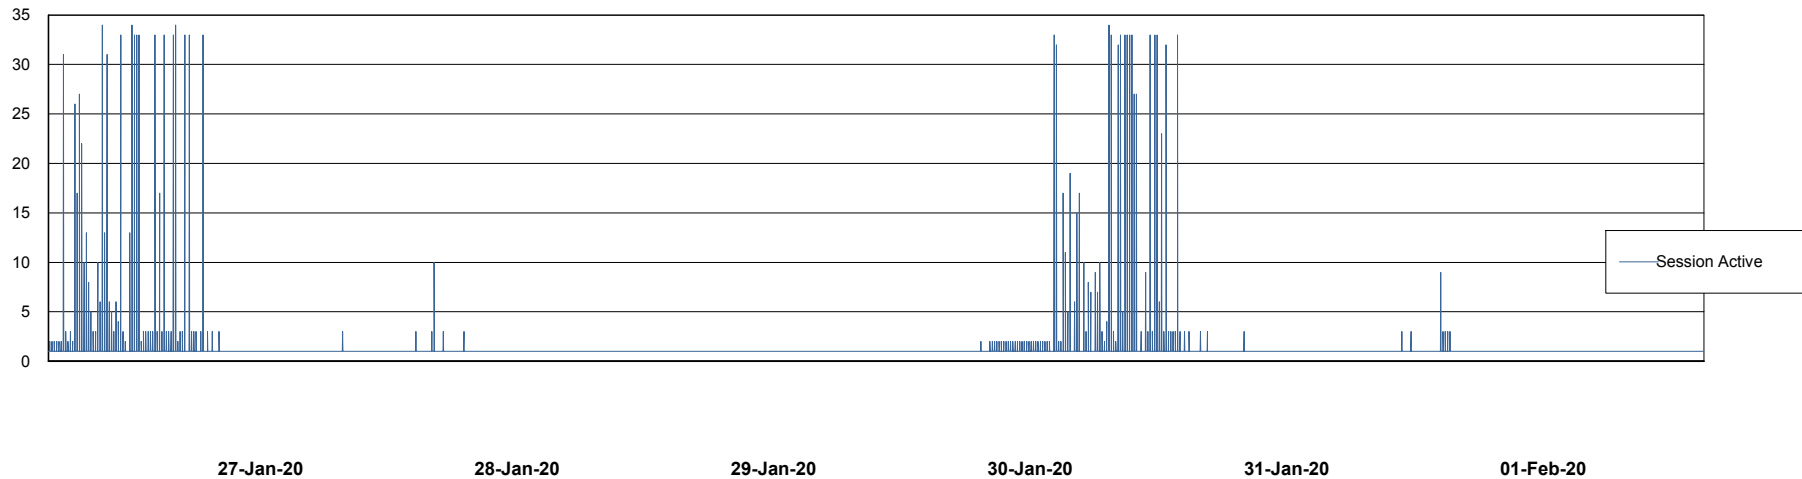

Database Performance NIXDB_Standby