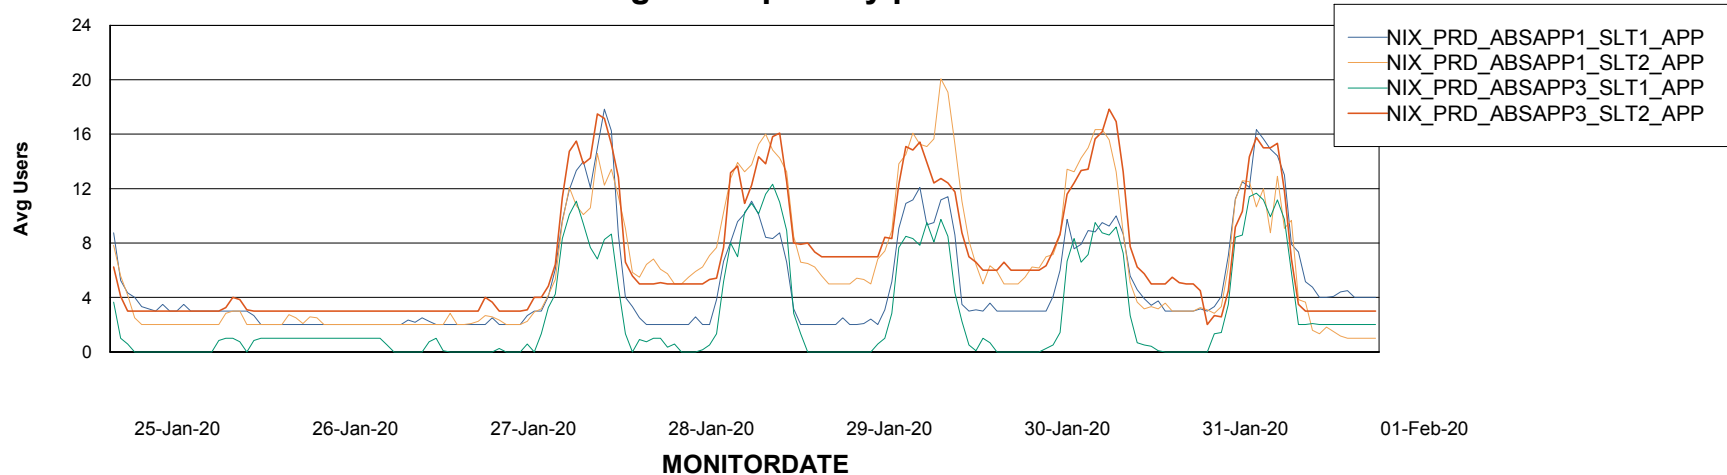

Standby Database Health NIX_Production

Recovery lag for last 7 days

Weekly SLA Customer Report

Customer NIX_Production
Database ID 51

ABSSolute Application Server Services

Avg memory used per ABS Server Service

Avg users per day per ABS server

Weekly SLA Customer Report

Customer NIX_Production
Database ID 51

ABSSolute Application ReportServer Services

Avg memory used per ReportServer Service

Weekly SLA Customer Report