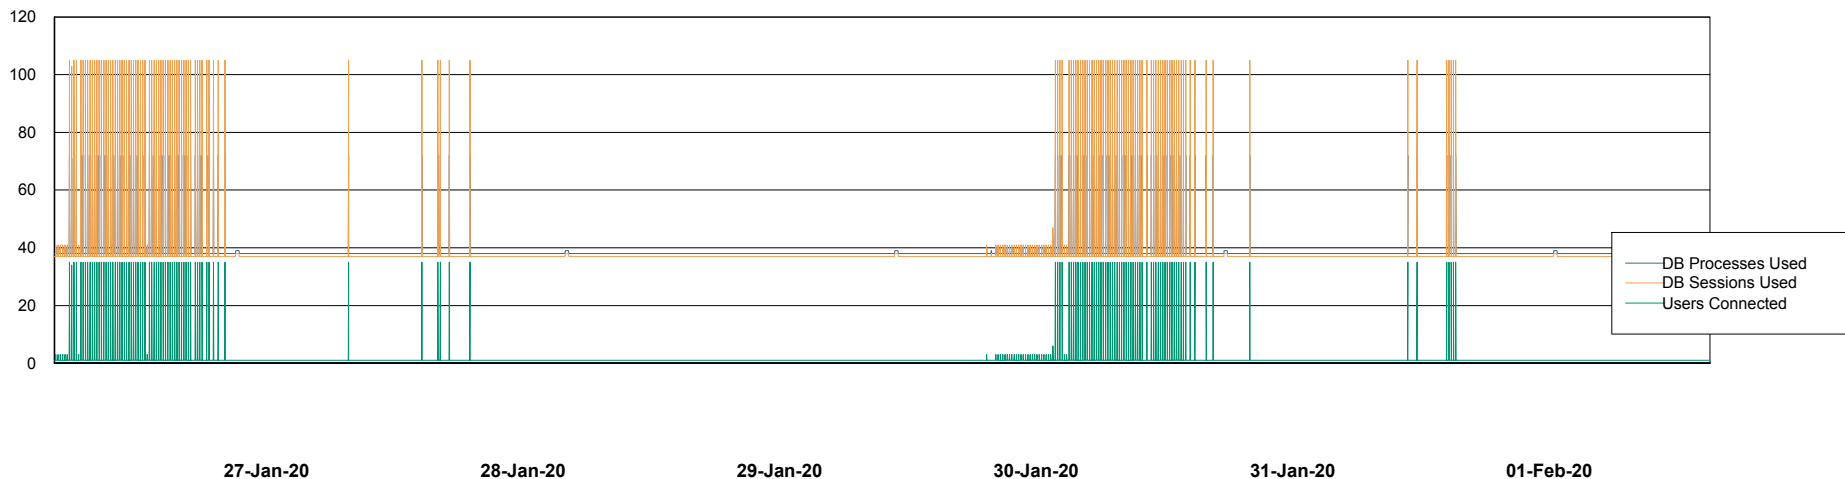

Weekly SLA Customer Report

Customer NIX_Production
Database ID 51

Database Performance NIXDB_BI

Weekly SLA Customer Report

Customer NIX_Production
Database ID 51

Database Performance NIXDB_Production

Weekly SLA Customer Report

Customer NIX_Production
Database ID 51

Database Performance NIXDB_Standby

Weekly SLA Customer Report

Customer NIX_Production
Database ID 51

DATABASE SIZE NIXDB_BI

Database growth over last month

DATABASE SIZE NIXDB_Production