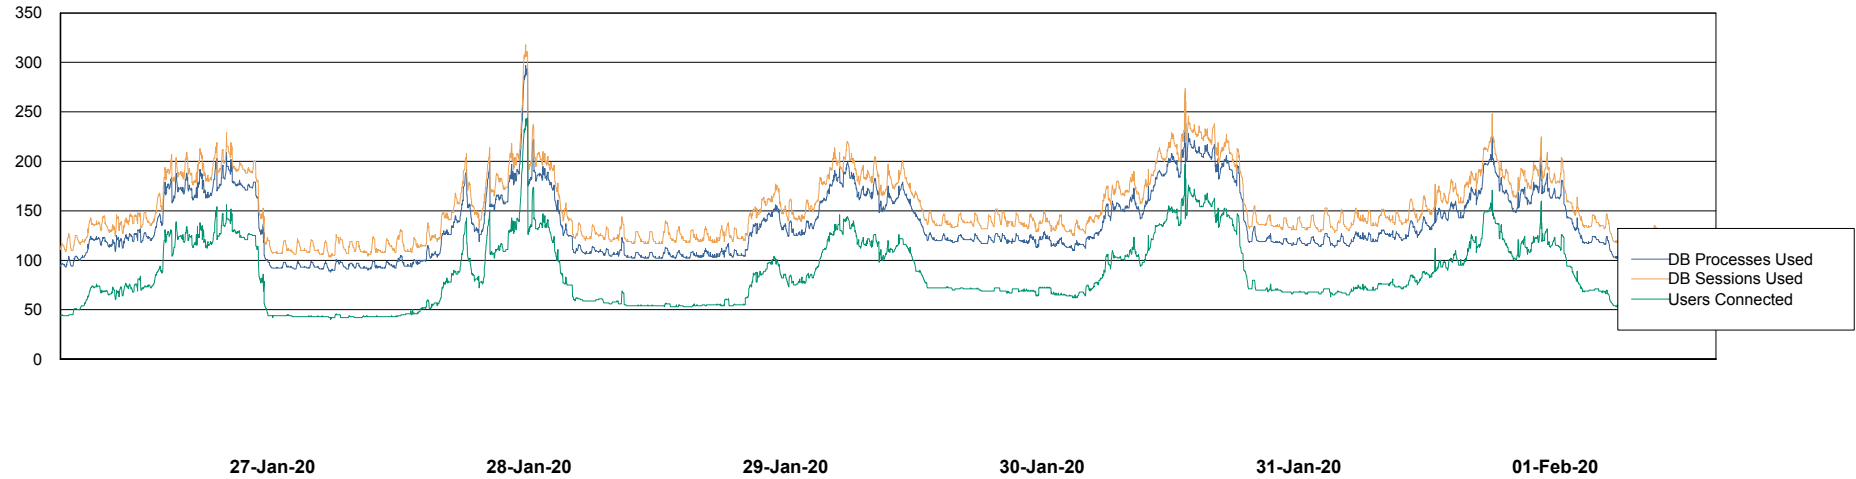

Weekly SLA Customer Report

Customer NIX_Production
Database ID 51

Database Performance NIXDB_BI

Weekly SLA Customer Report

Customer NIX_Production
Database ID 51

Database Performance NIXDB_Production

Weekly SLA Customer Report