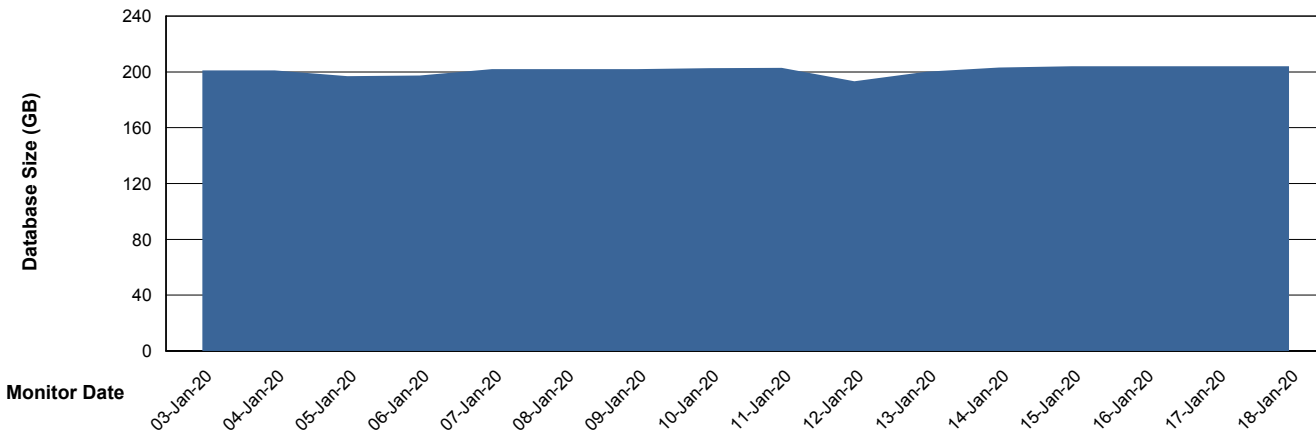

Weekly SLA Customer Report

Customer LLG_Production
Database ID 53

Weekly SLA Customer Report

Customer LLG_Production
Database ID 53

DATABASE SIZE LLGDB_BI02

Database growth over last month

DATABASE SIZE LLGDB_Production

Database growth over last month

Weekly SLA Customer Report

Customer LLG_Production
Database ID 53

DATABASE SIZE LLGDBBI_Production

Database growth over last month