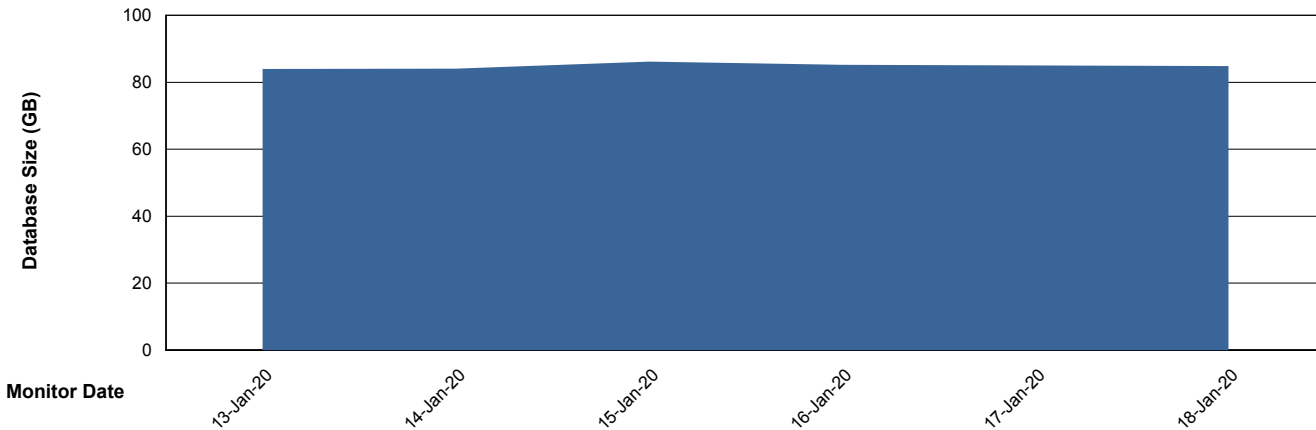

Weekly SLA Customer Report

Customer LLG_Production
Database ID 53

Weekly SLA Customer Report

Customer LLG_Production
Database ID 53

DATABASE SIZE LLGDB_BI02

Database growth over last month

DATABASE SIZE LLGDB_Production

Database growth over last month

Weekly SLA Customer Report

Customer LLG_Production
Database ID 53

DATABASE SIZE LLGDBBI_Production

Database growth over last month