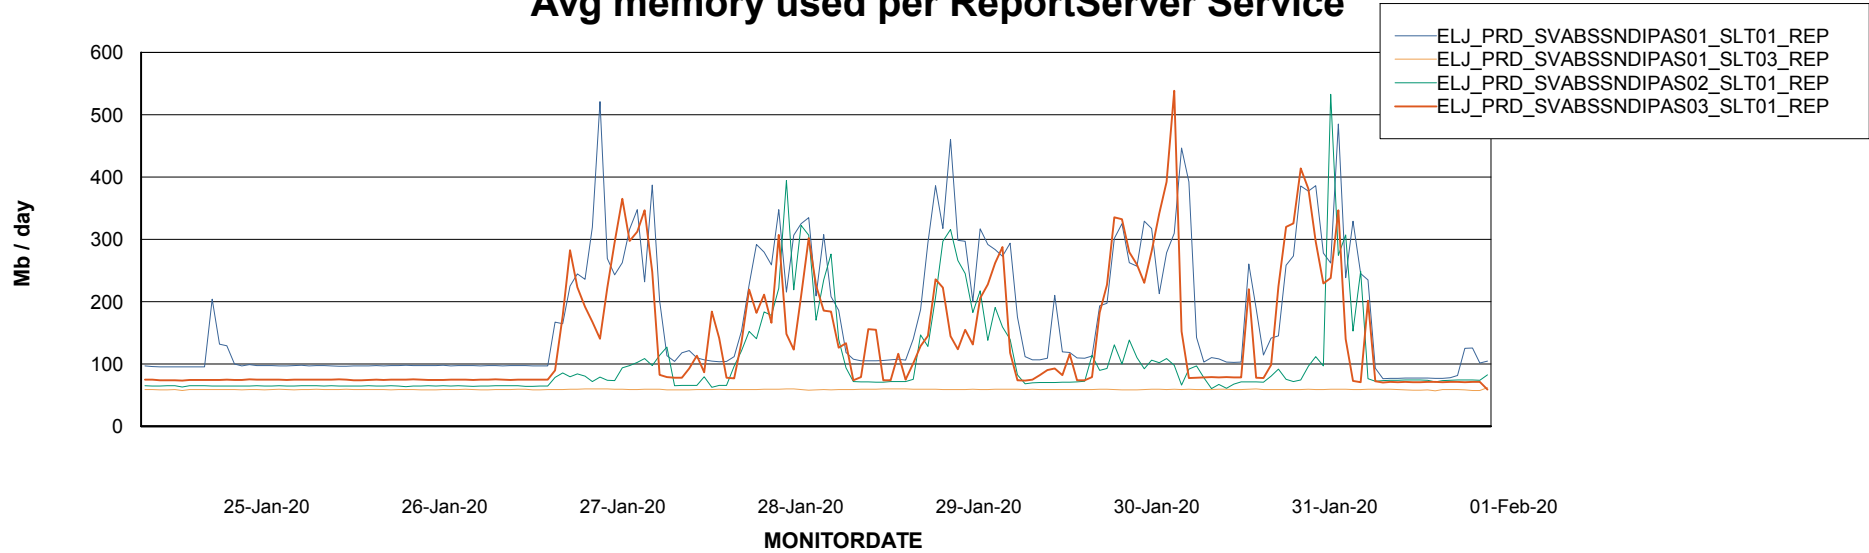

ABSSolute Application ReportServer Services

Avg memory used per ReportServer Service