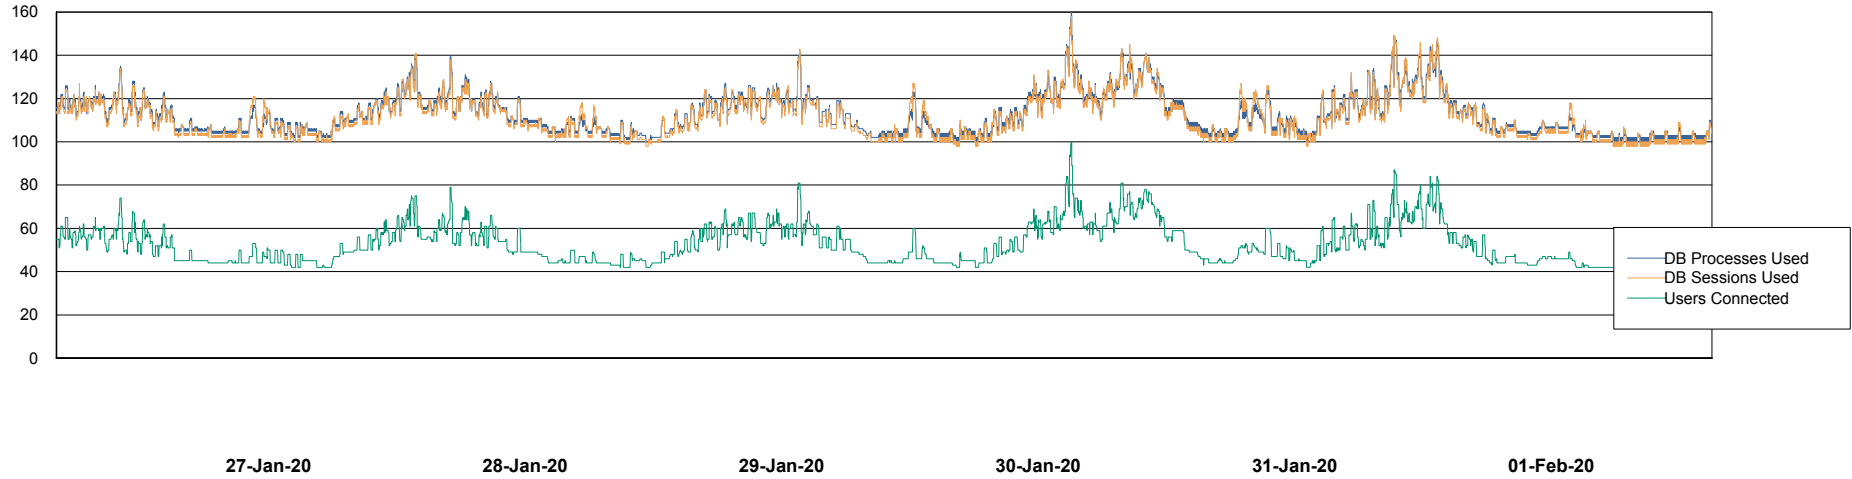

Database Performance ELJDB_Production

DB Processes Max 600
DB Sessions Max 924