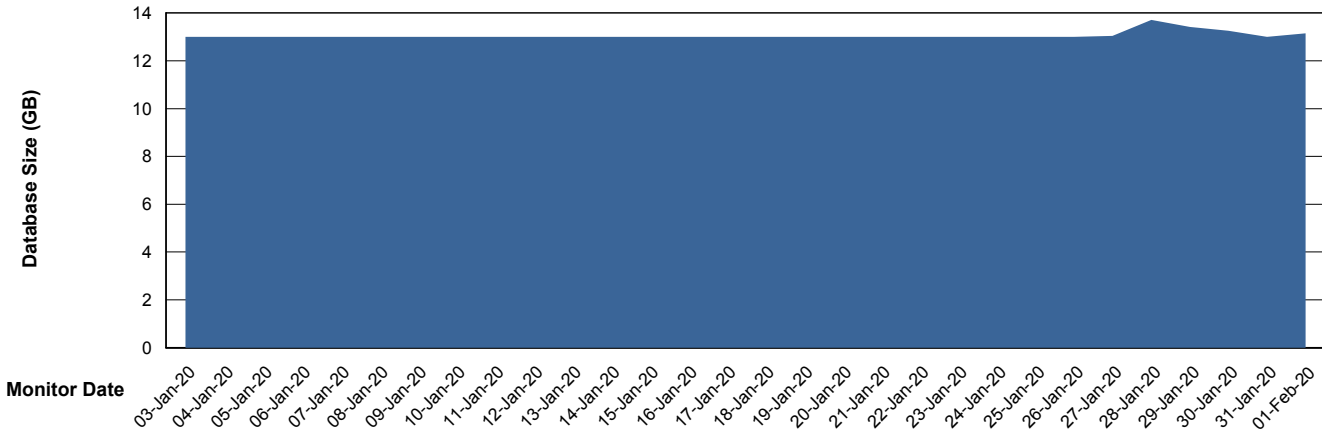

DATABASE SIZE ELJDB_PRD_BI

Database growth over last month