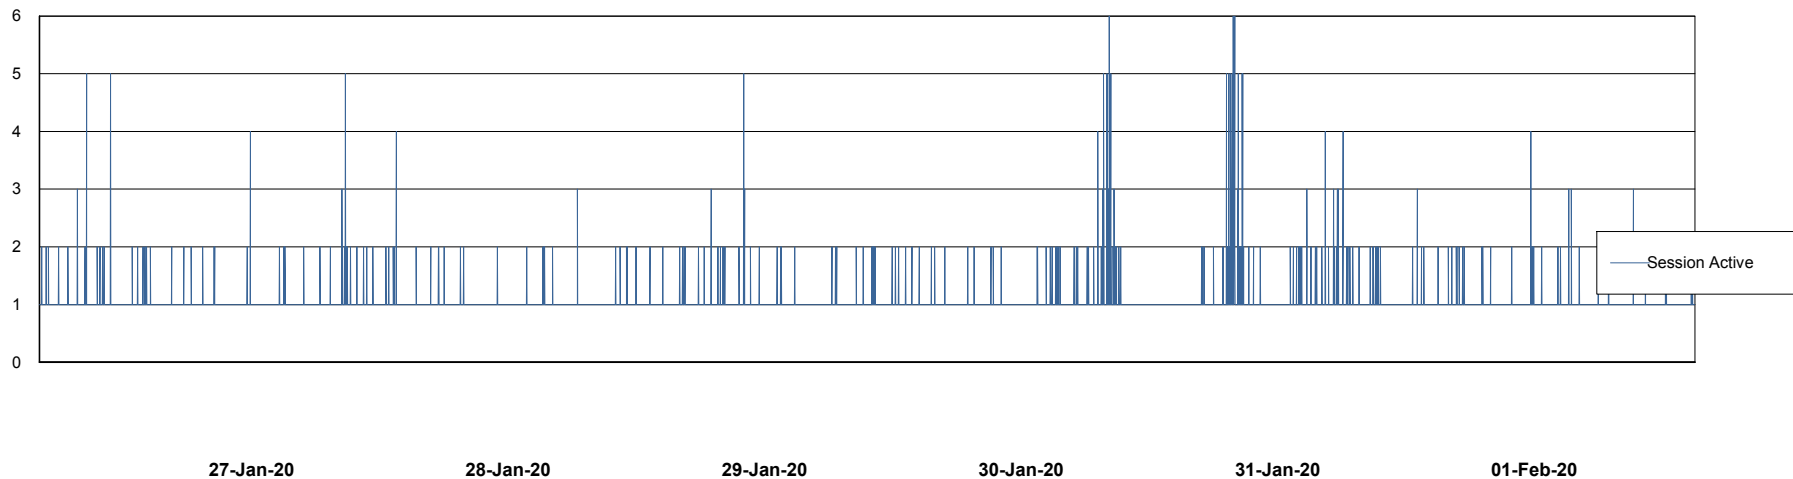

Database Performance ELJDB_Standby

DB Processes Max 600
DB Sessions Max 924