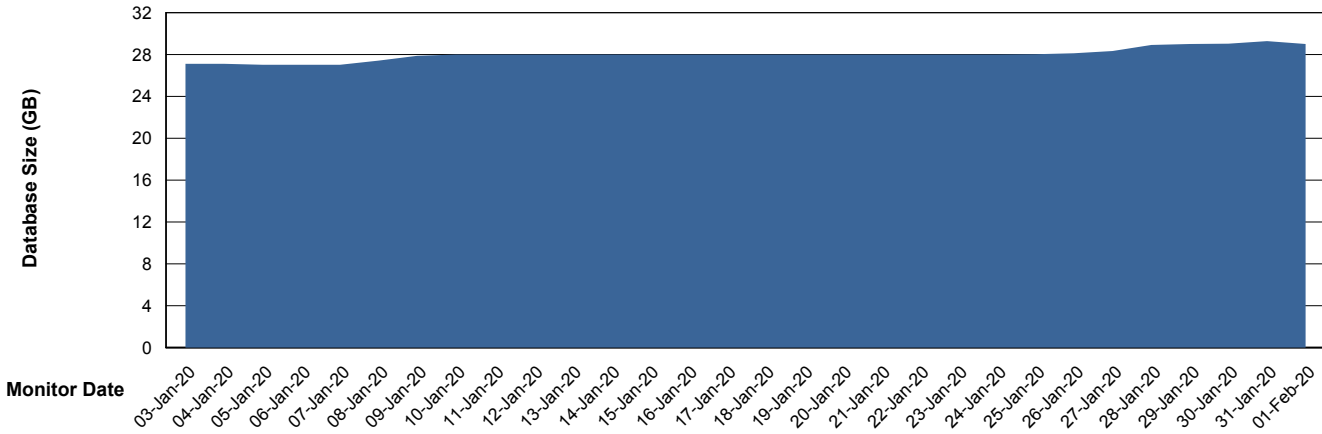

# Weekly SLA Customer Report

Customer ELJ Production  
Database ID 72

DATABASE SIZE ELJDB\_PRD\_BI

### Database growth over last month

DATABASE SIZE ELJDB\_Production

### Database growth over last month