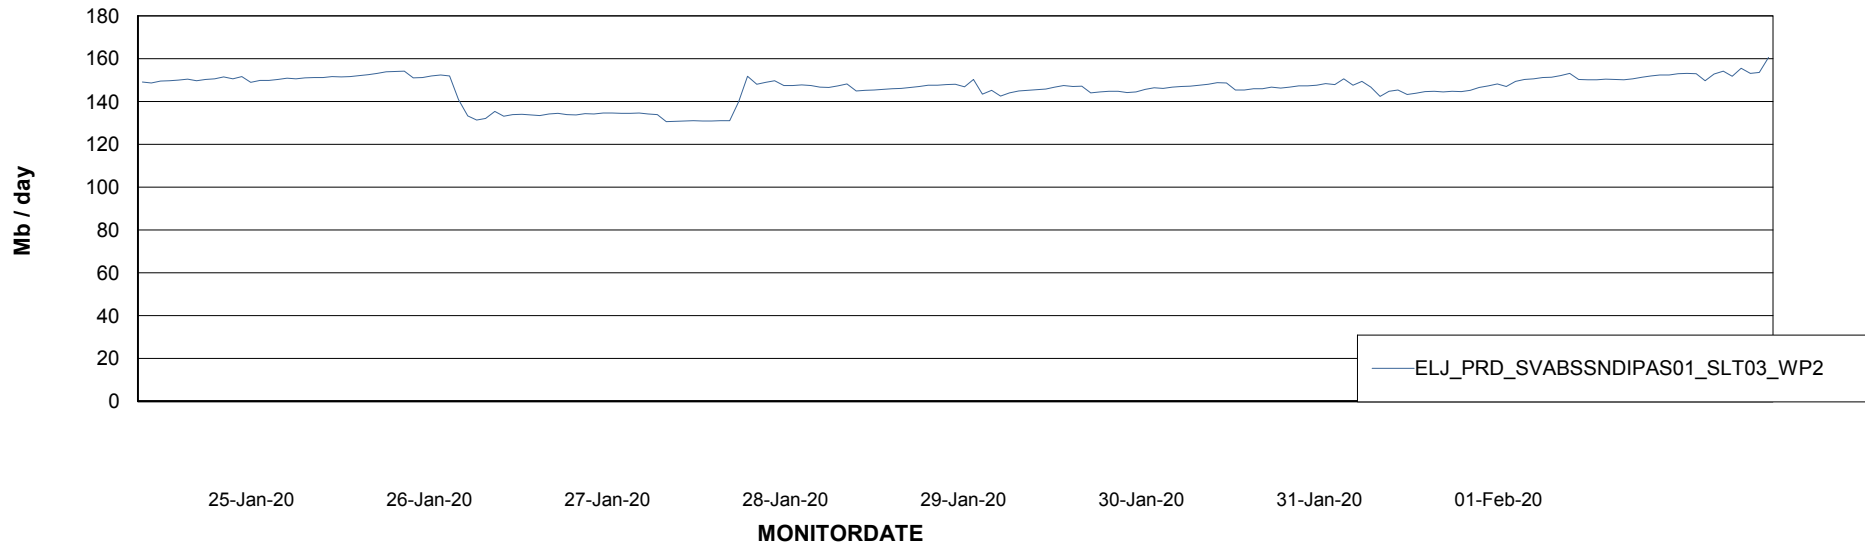

ABSSolute Web Component Services

Avg memory used per ABS Web component