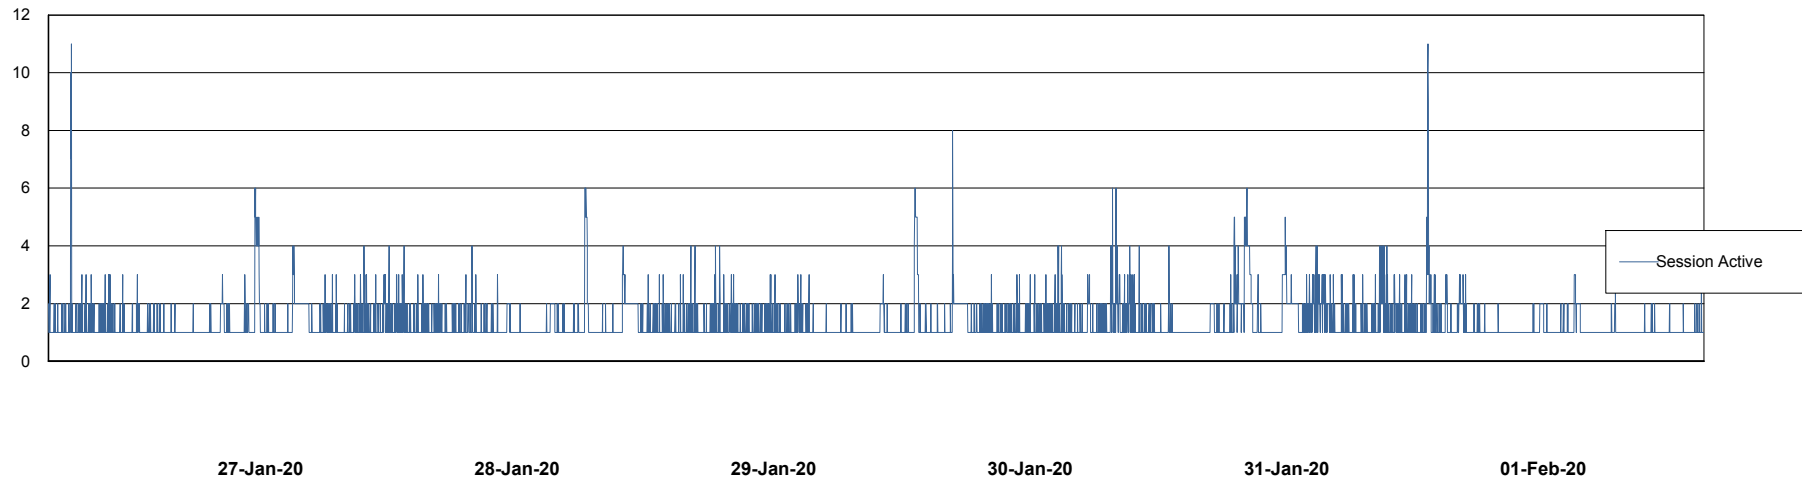

Database Performance ELJDB_Production

DB Processes Max 600
DB Sessions Max 924