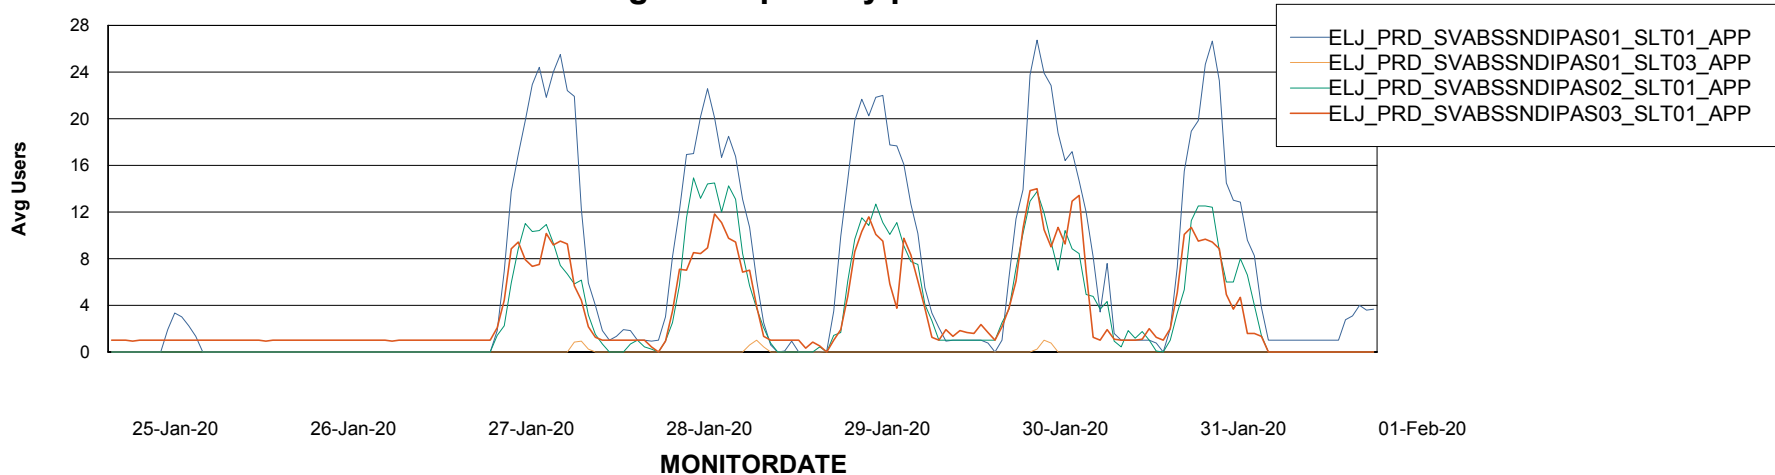

Avg users per day per ABS server