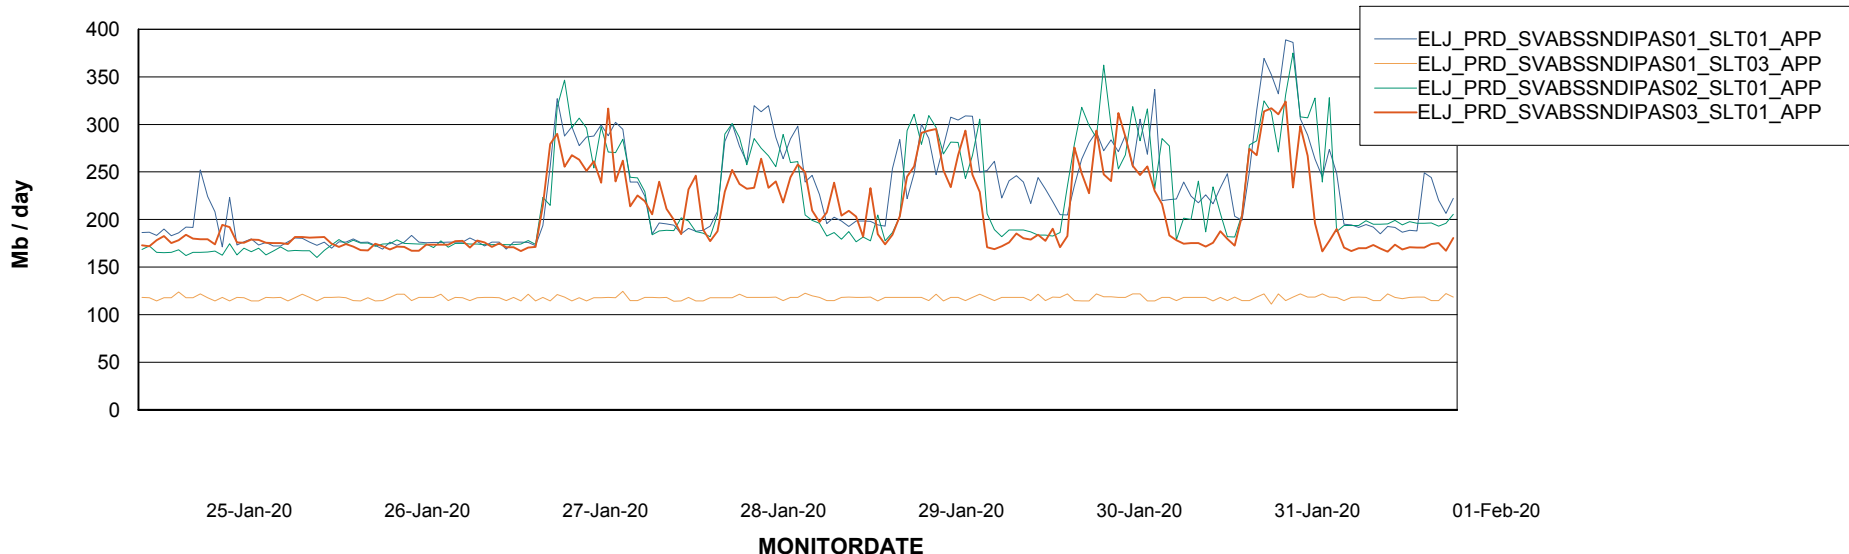

ABSSolute Application Server Services

Avg memory used per ABS Server Service