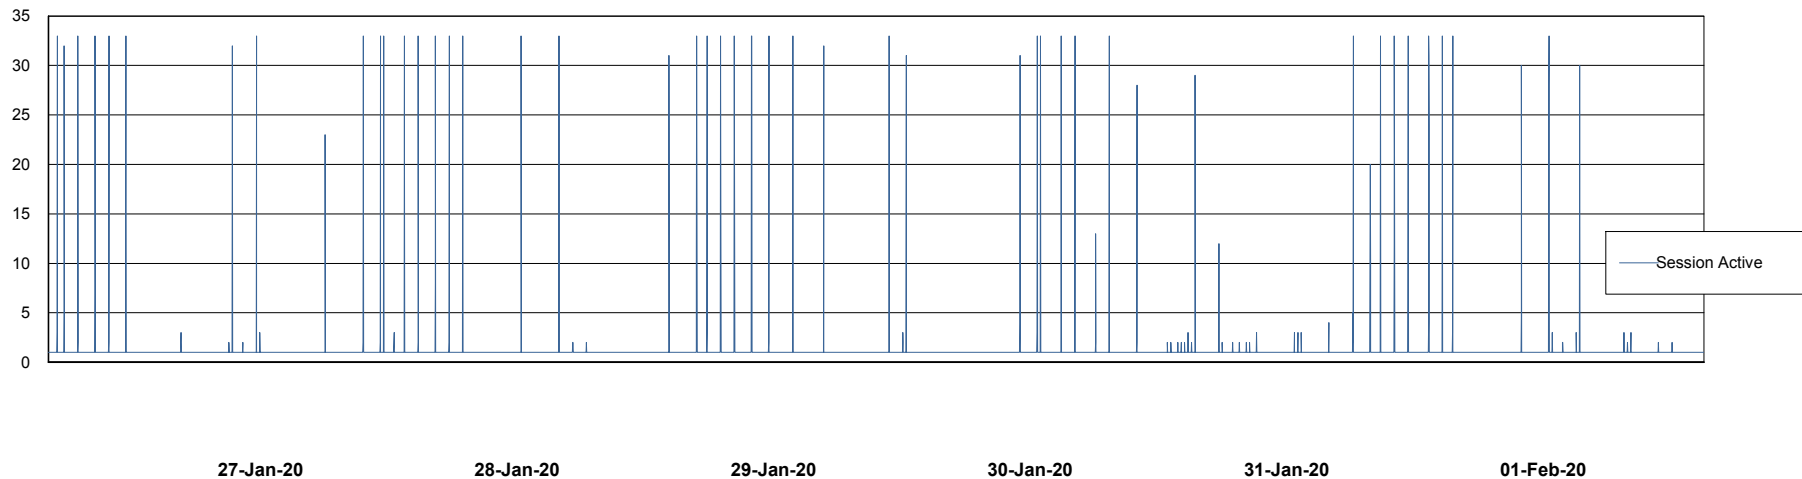

Weekly SLA Customer Report

Customer ECL Production
Database ID 77

Database Performance ECLDB_Production

DB Processes Max 300
DB Sessions Max 480

Weekly SLA Customer Report

Customer ECL Production
Database ID 77

Database Performance ECLDB_Standby

DB Processes Max 300
DB Sessions Max 480

Weekly SLA Customer Report

Customer ECL Production
 Database ID 77

DATABASE SIZE ECLDB_Production

Database growth over last month