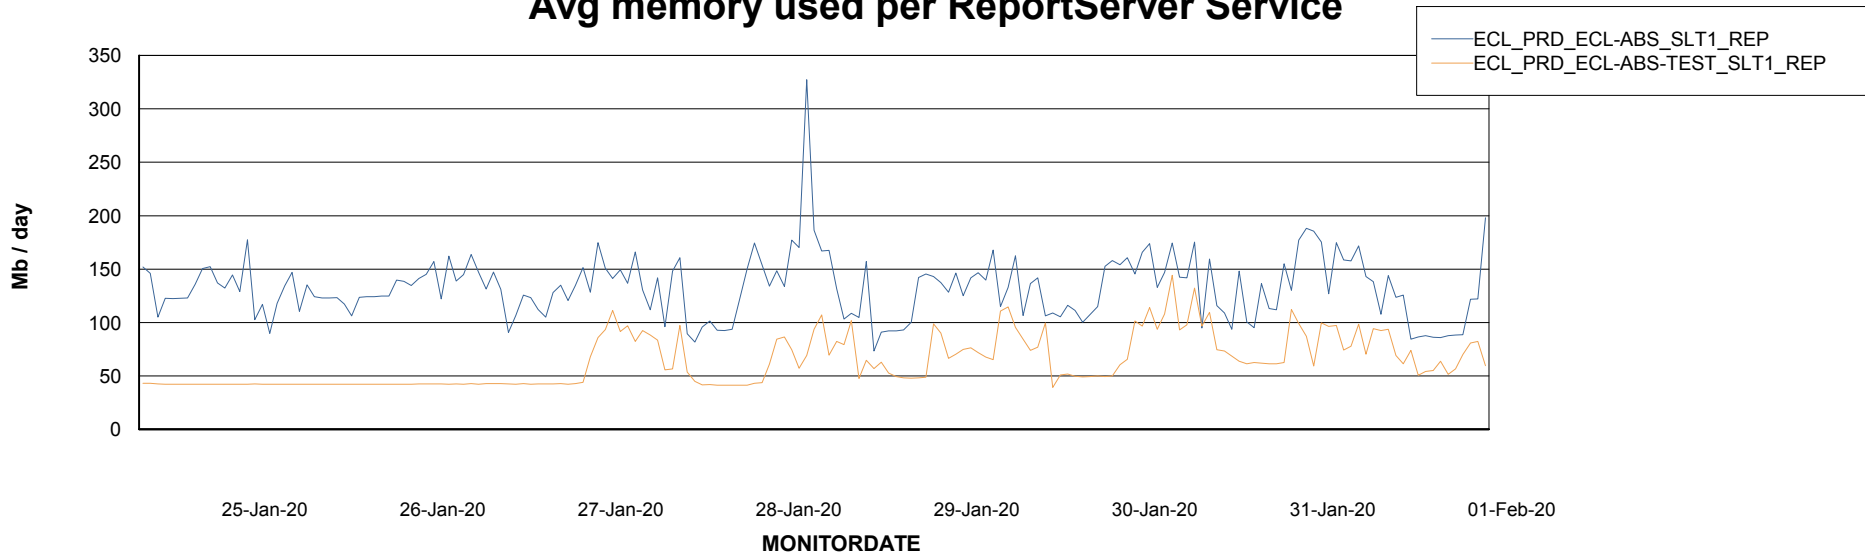

Avg memory used per ABS Server Service

Avg users per day per ABS server

Weekly SLA Customer Report

Customer ECL Production
Database ID 77

ABSSolute Application ReportServer Services

Avg memory used per ReportServer Service