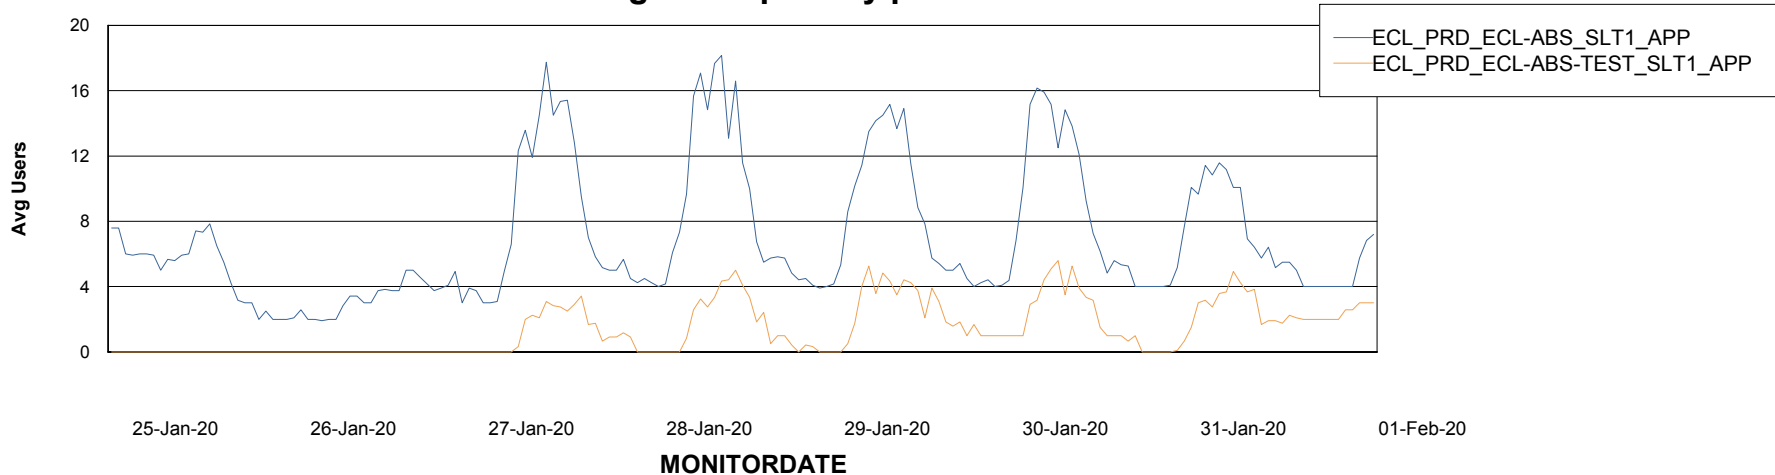

Avg users per day per ABS server