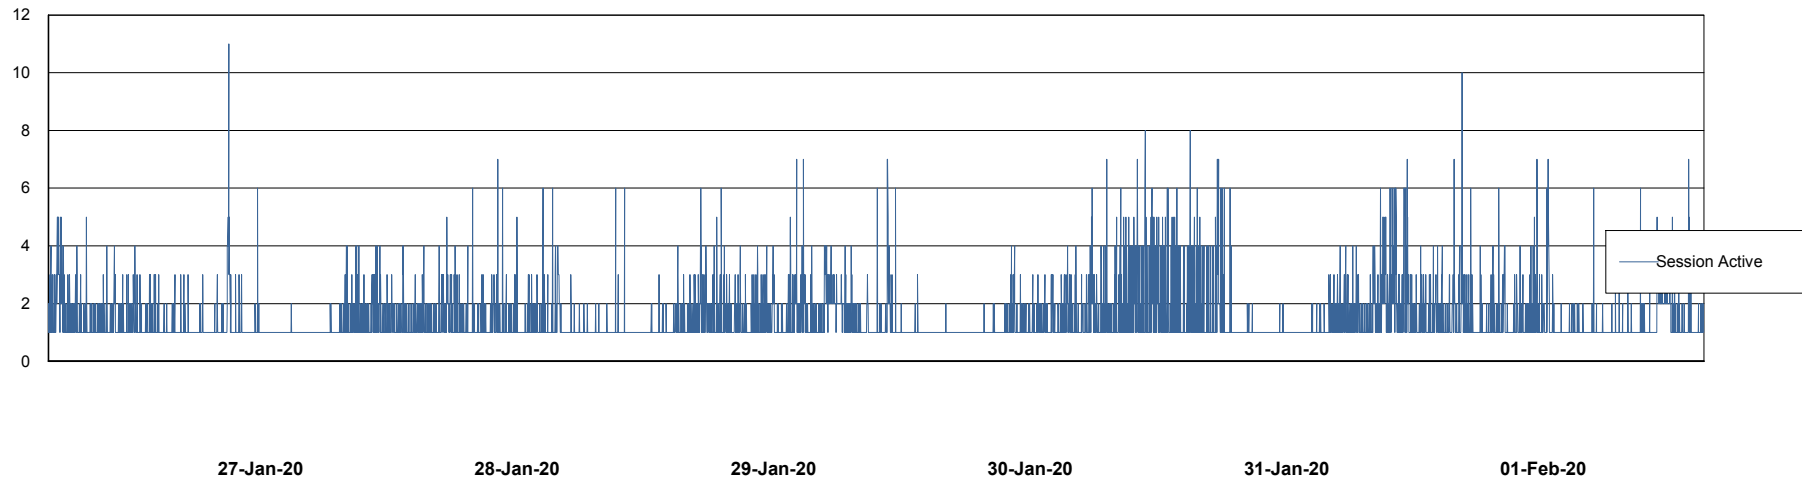

Weekly SLA Customer Report

Customer ECL Production
Database ID 77

Harddisk Usage ECL_PRD_ECL-ABS-WEB

	Free disk space on c: (%)	Total disk space on c: (Gb)
01-Feb-20	79	127
31-Jan-20	79	127
30-Jan-20	79	127
29-Jan-20	79	127
28-Jan-20	79	127
27-Jan-20	79	127
26-Jan-20	80	127

Weekly SLA Customer Report

Customer ECL Production
Database ID 77

Database Performance ECLDB_Production

DB Processes Max 300
DB Sessions Max 480

Weekly SLA Customer Report

Customer ECL Production
Database ID 77