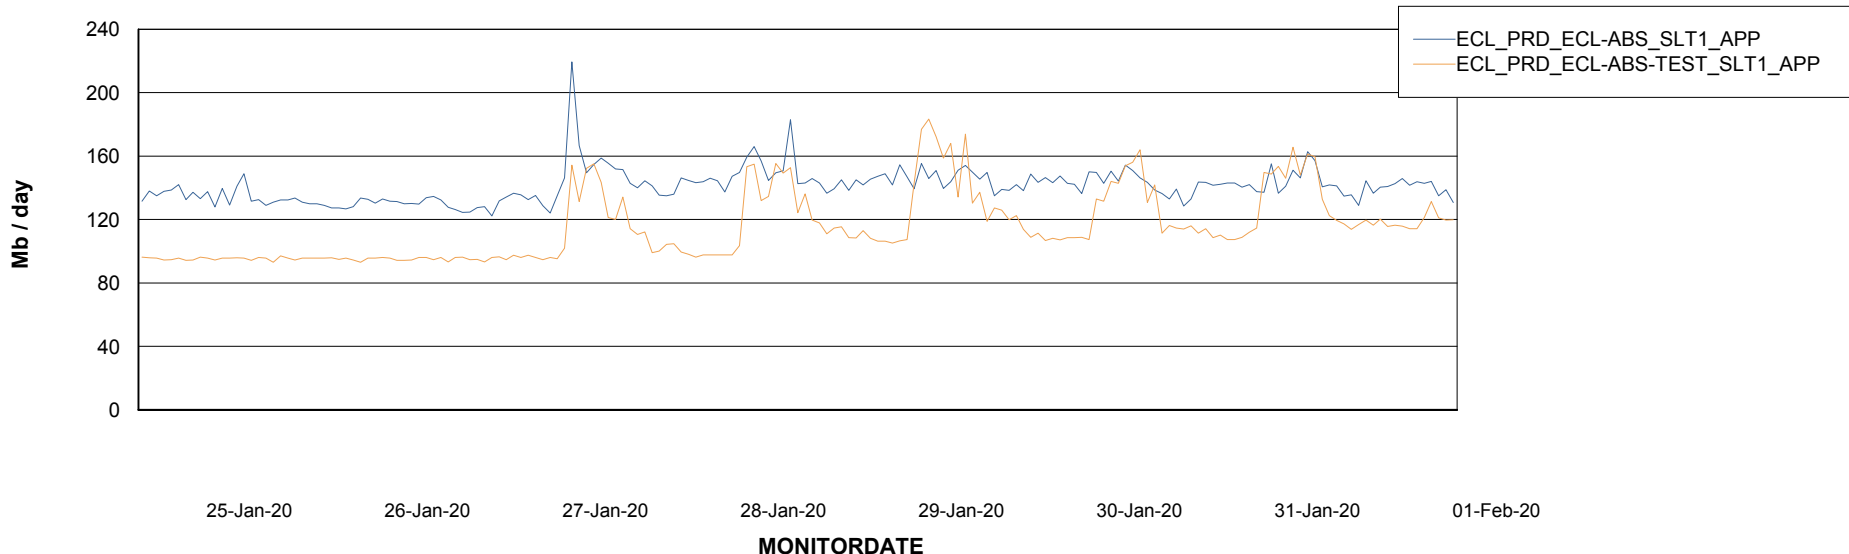

Weekly SLA Customer Report

Customer ECL Production
Database ID 77

Standby Database Health ECL Production

Recovery lag for last 7 days

Weekly SLA Customer Report

Customer ECL Production
Database ID 77

ABSSolute Application Server Services

Avg memory used per ABS Server Service

Avg users per day per ABS server

Weekly SLA Customer Report

Customer ECL Production
Database ID 77

ABSSolute Application ReportServer Services

Avg memory used per ReportServer Service