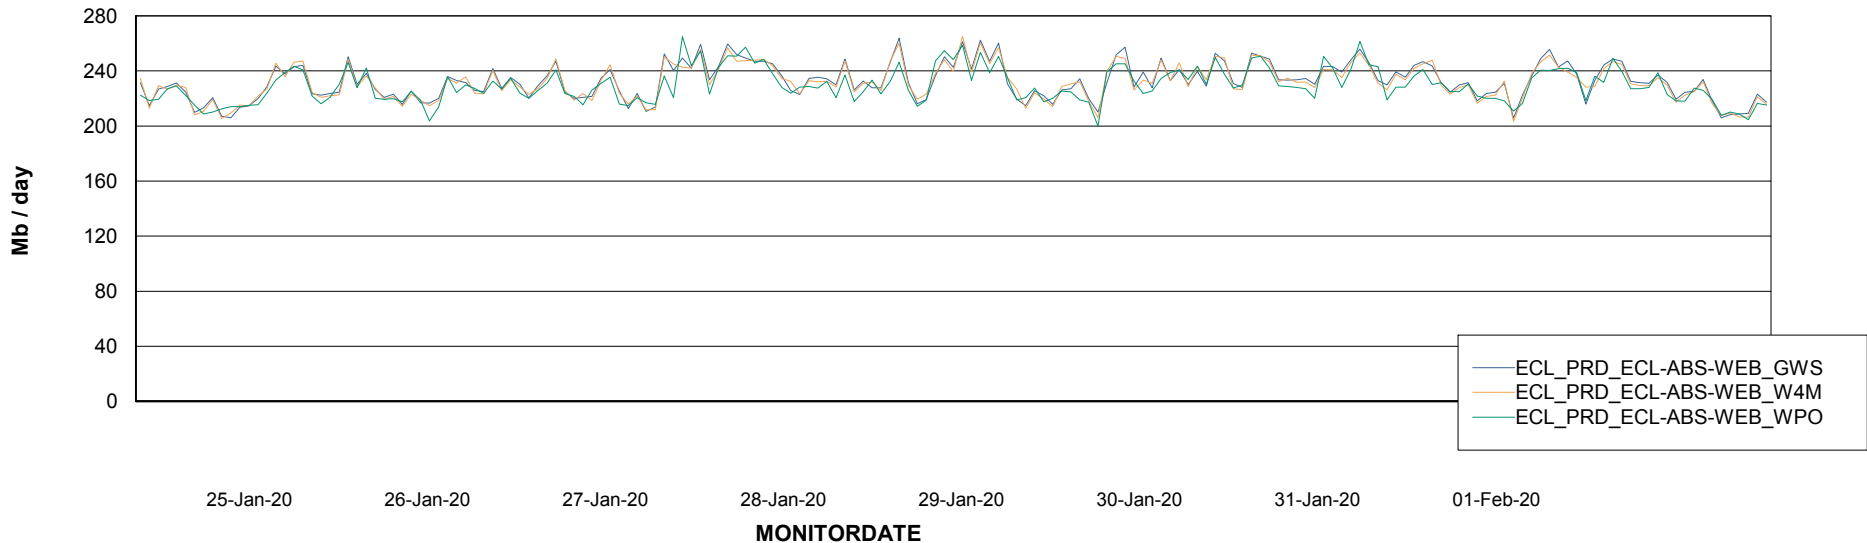

ABSolute Web Component Services

Avg memory used per ABS Web component