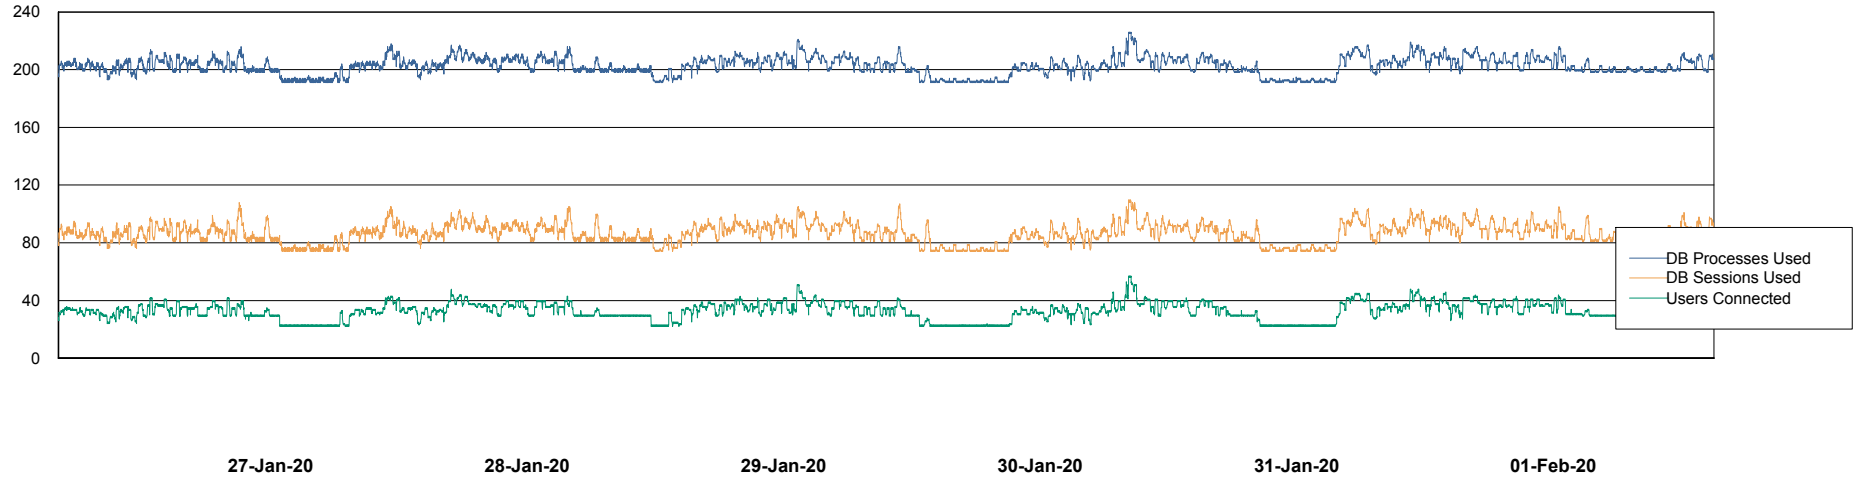

Weekly SLA Customer Report

Customer ECL Production
Database ID 77

Database Performance ECLDB_Production

DB Processes Max 300
DB Sessions Max 480

Weekly SLA Customer Report

Customer ECL Production
Database ID 77