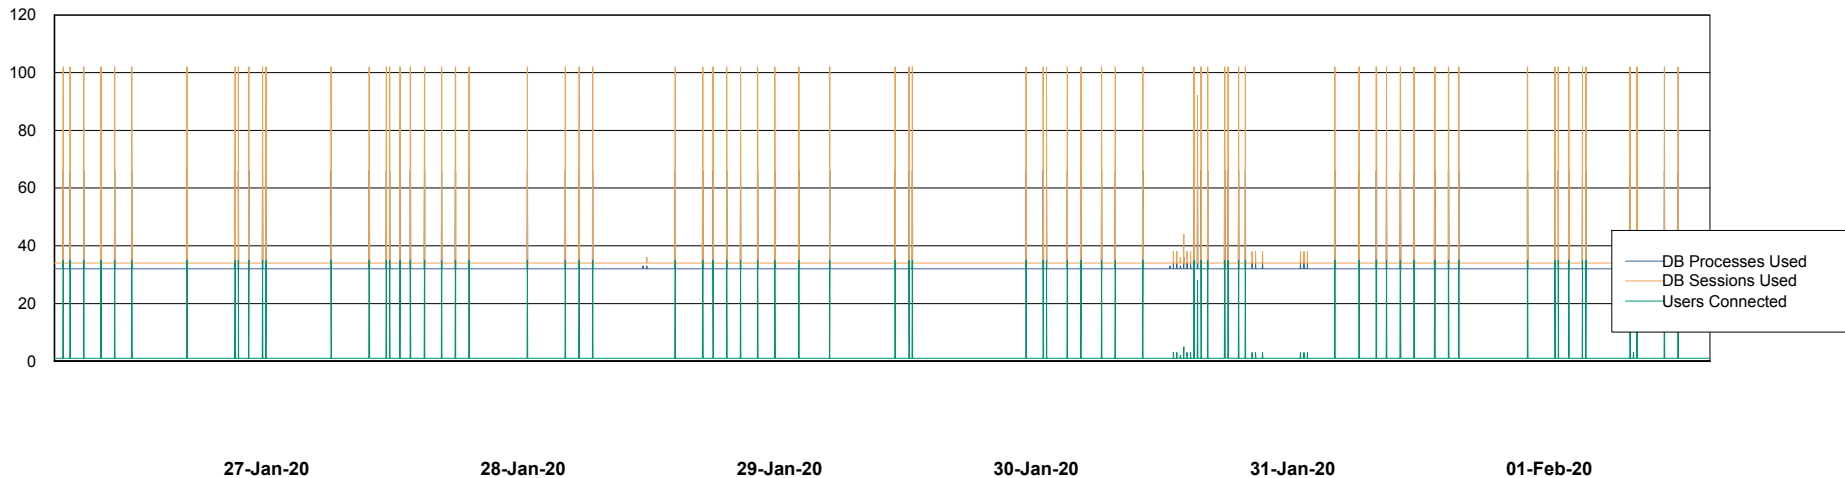

Weekly SLA Customer Report

Customer ECL Production
Database ID 77

Database Performance ECLDB_Production

DB Processes Max 300
DB Sessions Max 480

Weekly SLA Customer Report

Customer ECL Production
Database ID 77

Database Performance ECLDB_Standby

DB Processes Max 300
DB Sessions Max 480

Weekly SLA Customer Report

Customer ECL Production
 Database ID 77

DATABASE SIZE ECLDB_Production

Database growth over last month