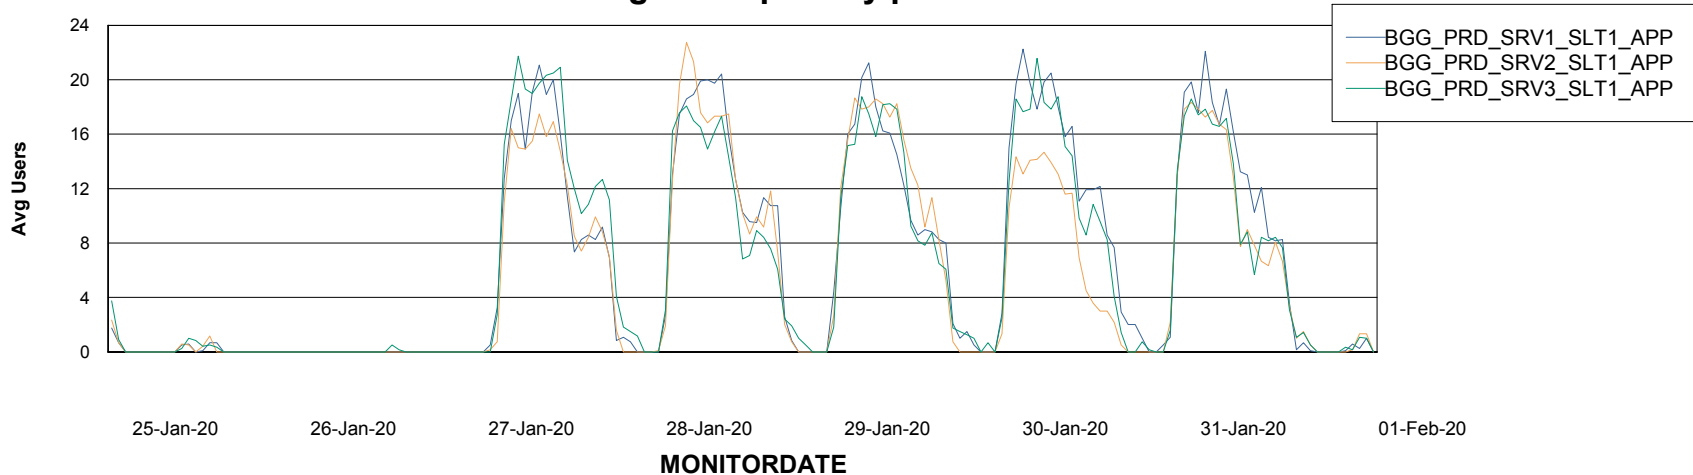

BI Status and last ETL error for BGGDB_BI

	Sun 26/1/2020	Mon 27/1/2020	Tue 28/1/2020	Wed 29/1/2020	Thu 30/1/2020	Fri 31/1/2020	Sat 1/2/2020
ABS DataWarehouse ETL Health	OK	OK	OK	OK	OK	OK	OK
ABS DWHStaging ETL Health	OK	OK	OK	OK	OK	OK	OK

Weekly SLA Customer Report

Customer BGG_Production
Database ID 58

Standby Database Health BGG_Production

Recovery lag for last 7 days

Weekly SLA Customer Report

Customer BGG_Production
Database ID 58

ABSSolute Application Server Services

Avg memory used per ABS Server Service

Avg users per day per ABS server

Weekly SLA Customer Report

Customer BGG_Production
Database ID 58

ABSSolute Application ReportServer Services

Avg memory used per ReportServer Service