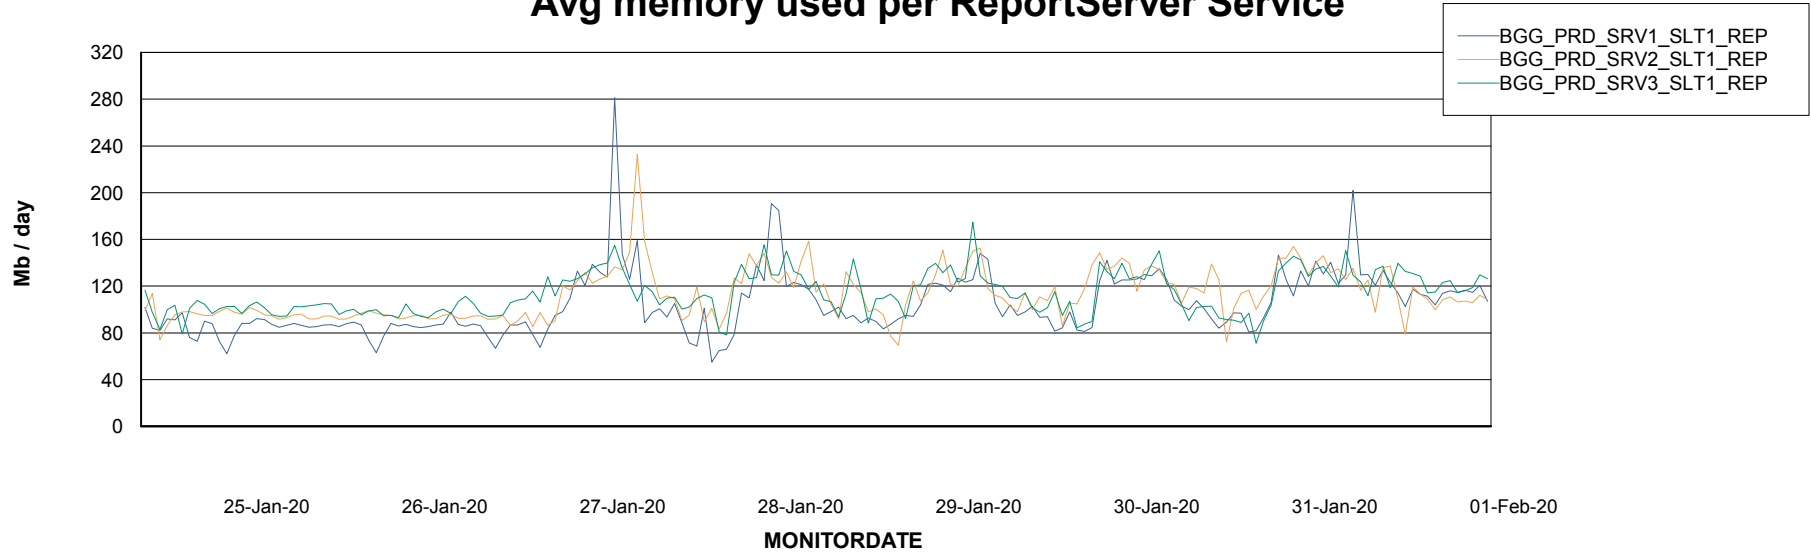

Avg memory used per ABS Server Service

Avg users per day per ABS server

Weekly SLA Customer Report

Customer BGG_Production
Database ID 58

ABSSolute Application ReportServer Services

Avg memory used per ReportServer Service