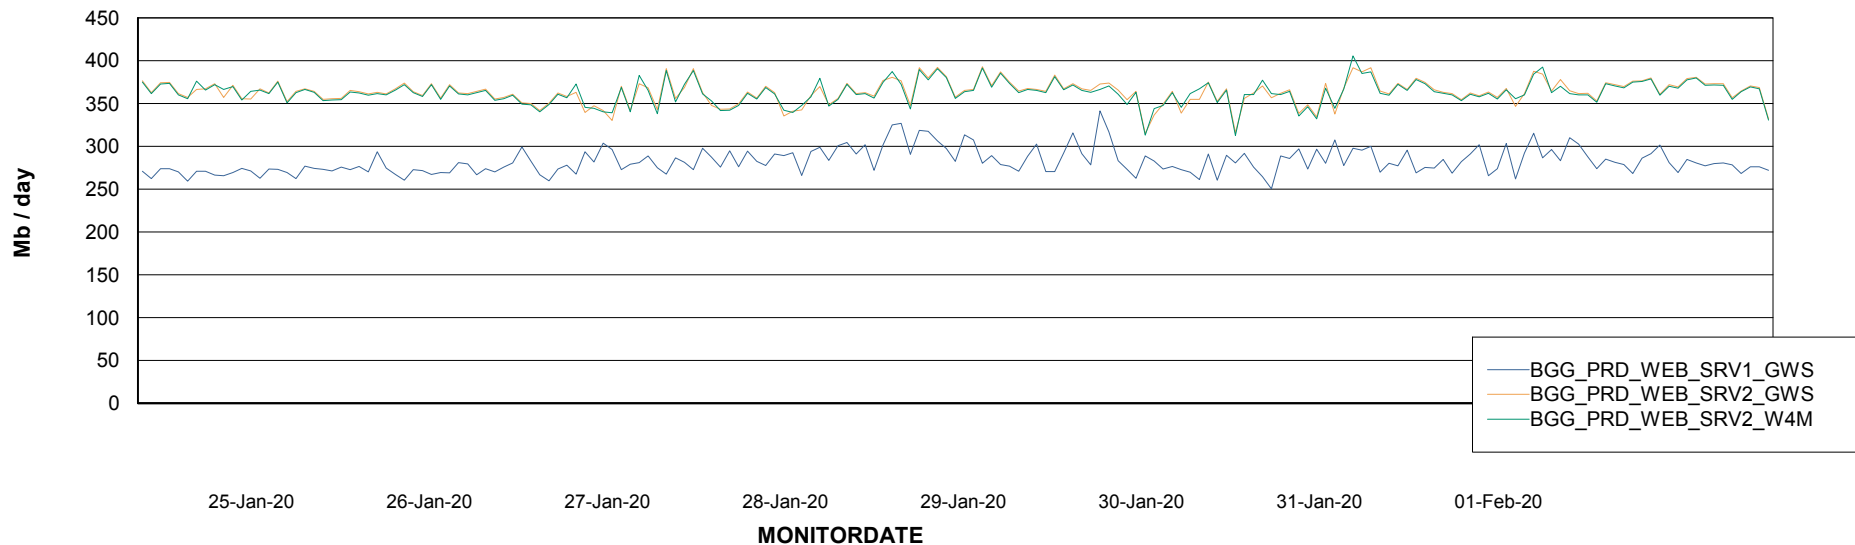

ABSolute Web Component Services

Avg memory used per ABS Web component