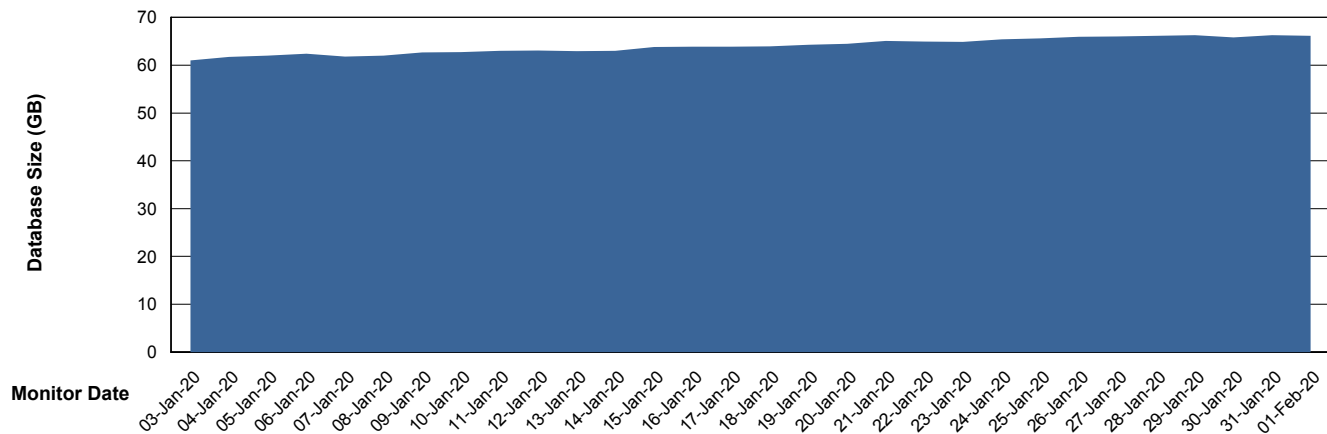

Customer BGG_Production
Database ID 58

Database Performance BGGDB_Standby

Weekly SLA Customer Report

Customer BGG_Production
Database ID 58

DATABASE SIZE BGGDB_BI

Database growth over last month

DATABASE SIZE BGGDB_Production