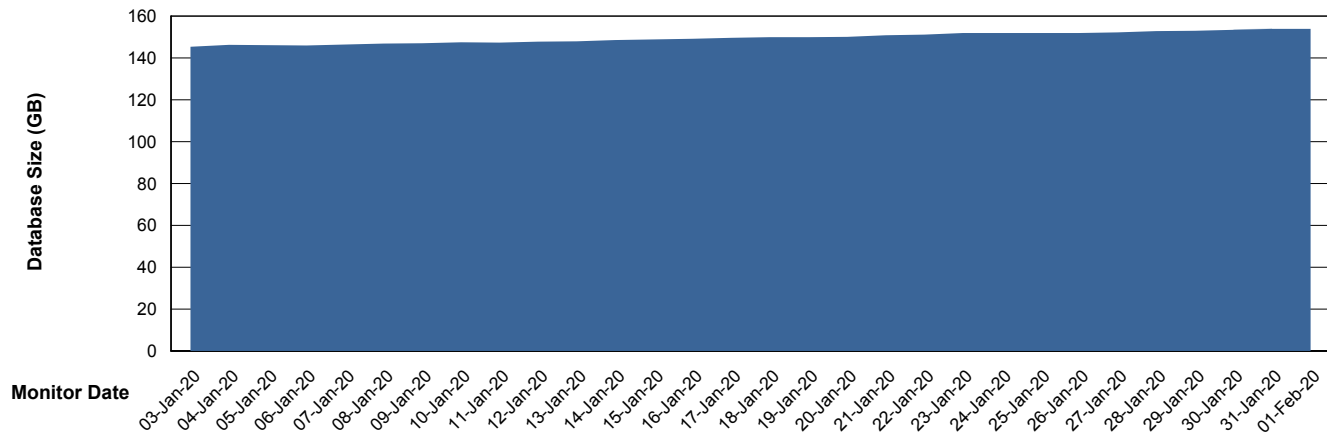

DATABASE SIZE BGGDB_Production

Database growth over last month