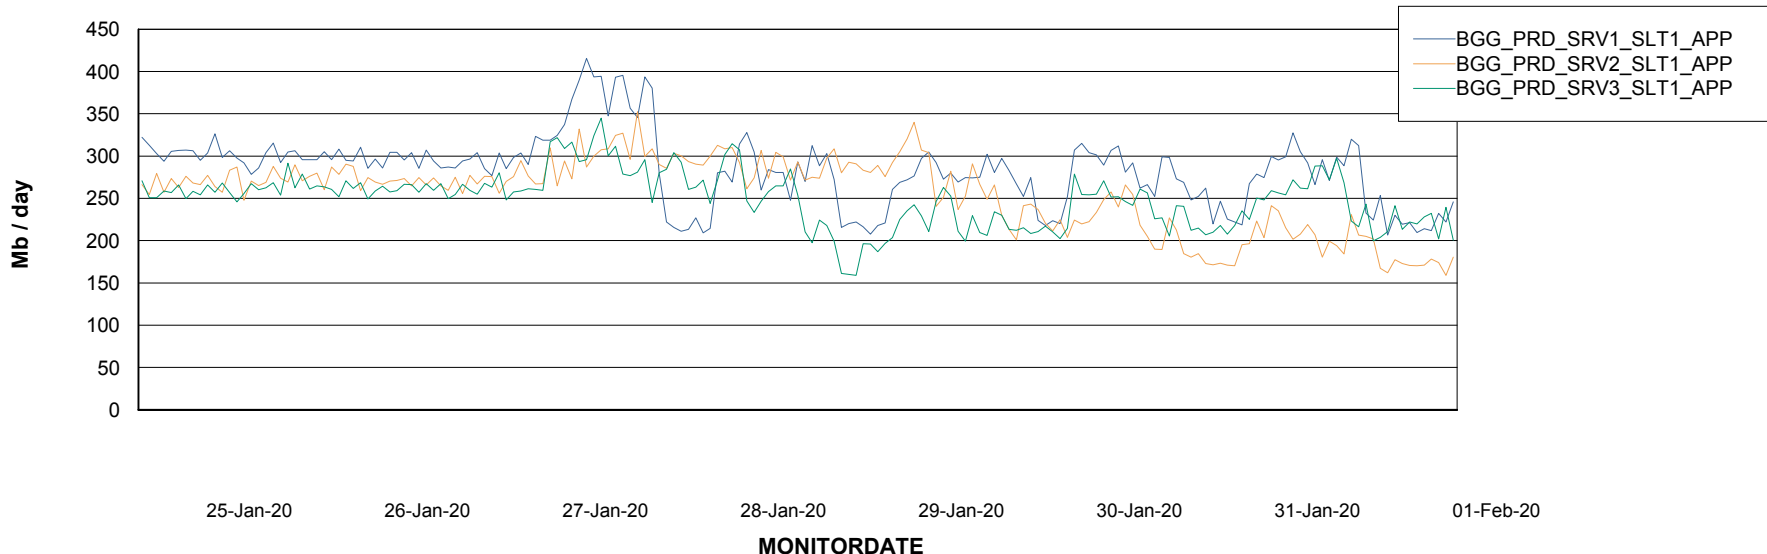

BI Status and last ETL error for BGGDB_BI

	Sun 26/1/2020	Mon 27/1/2020	Tue 28/1/2020	Wed 29/1/2020	Thu 30/1/2020	Fri 31/1/2020	Sat 1/2/2020
ABS DataWarehouse ETL Health	OK	OK	OK	OK	OK	OK	OK
ABS DWHStaging ETL Health	OK	OK	OK	OK	OK	OK	OK

Weekly SLA Customer Report

Customer BGG_Production
Database ID 58

Standby Database Health BGG_Production

Recovery lag for last 7 days

Weekly SLA Customer Report

Customer BGG_Production
Database ID 58

ABSSolute Application Server Services

Avg memory used per ABS Server Service

Avg users per day per ABS server

Weekly SLA Customer Report

Customer BGG_Production
Database ID 58

ABSSolute Application ReportServer Services

Avg memory used per ReportServer Service