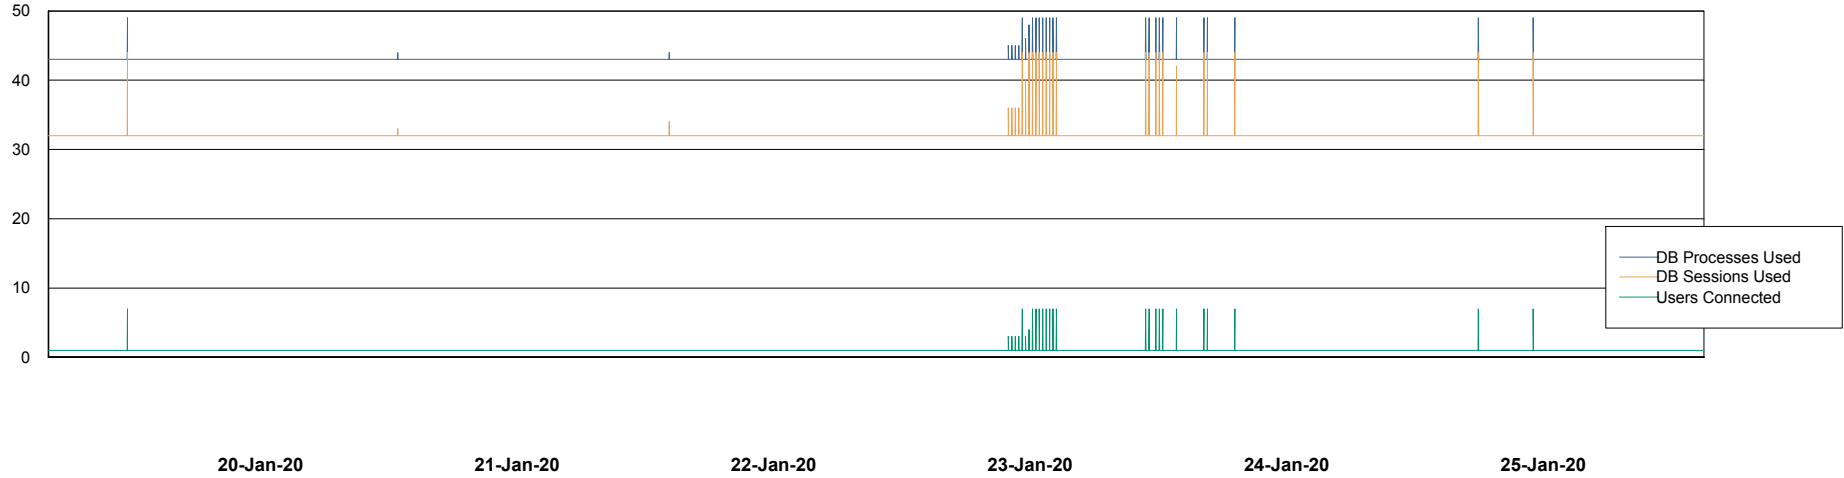

Weekly SLA Customer Report

Customer WBL_Production
Database ID 40

Database Performance WBLDB_Production

DB Processes Max 500
DB Sessions Max 772

Weekly SLA Customer Report

Customer WBL_Production
Database ID 40

Database Performance WBLDB_Standby

DB Processes Max 500
DB Sessions Max 772

Weekly SLA Customer Report

Customer WBL_Production
 Database ID 40

DATABASE SIZE WBLDB_Production

Database growth over last month