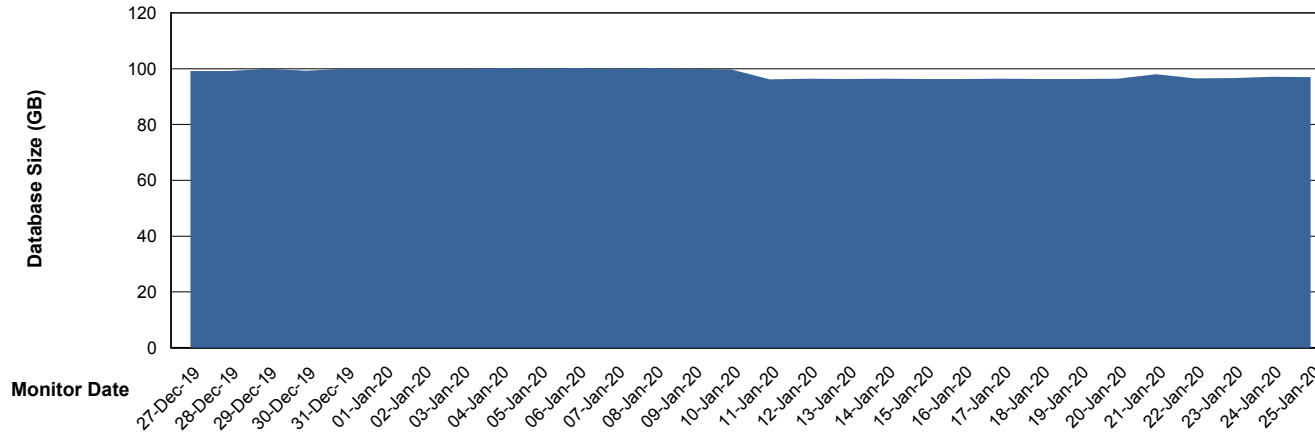

Weekly SLA Customer Report

Customer VOS_Production
Database ID 68

Database Performance VOSDB_Standby

DB Processes Max 300
DB Sessions Max 472

Weekly SLA Customer Report

Customer VOS_Production
Database ID 68

DATABASE SIZE VOSBIDB_Production

Database growth over last month

DATABASE SIZE VOSDB_Production

Database growth over last month

Weekly SLA Customer Report

Customer VOS_Production
 Database ID 68

Database Tablespace VOSBIDB_Production