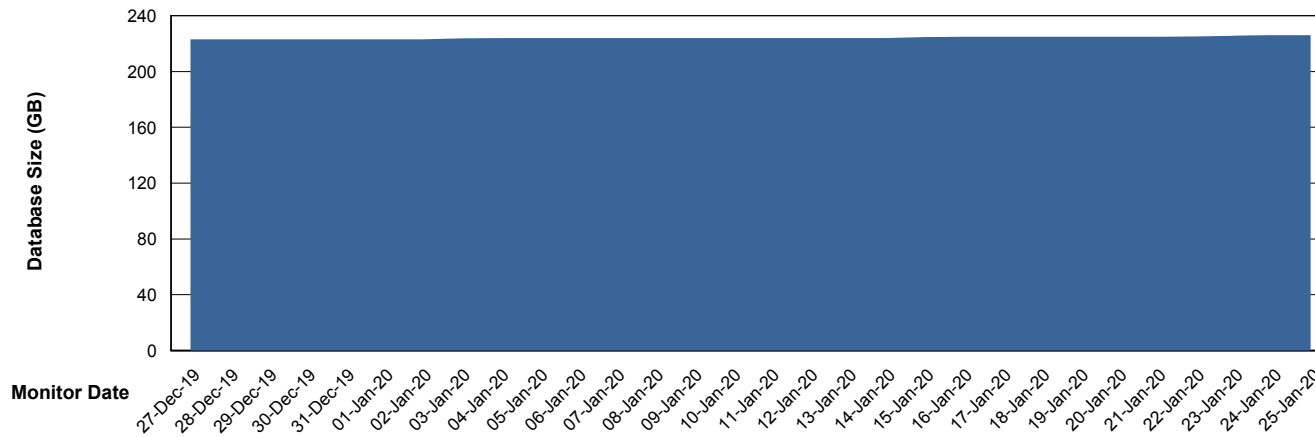

Weekly SLA Customer Report

Customer VOS_Production
Database ID 68

Database Performance VOSDB_Standby

DB Processes Max 300
DB Sessions Max 472

Weekly SLA Customer Report

Customer VOS_Production
Database ID 68

DATABASE SIZE VOSBIDB_Production

Database growth over last month

DATABASE SIZE VOSDB_Production

Database growth over last month

Weekly SLA Customer Report

Customer VOS_Production
 Database ID 68

Database Tablespace VOSBIDB_Production