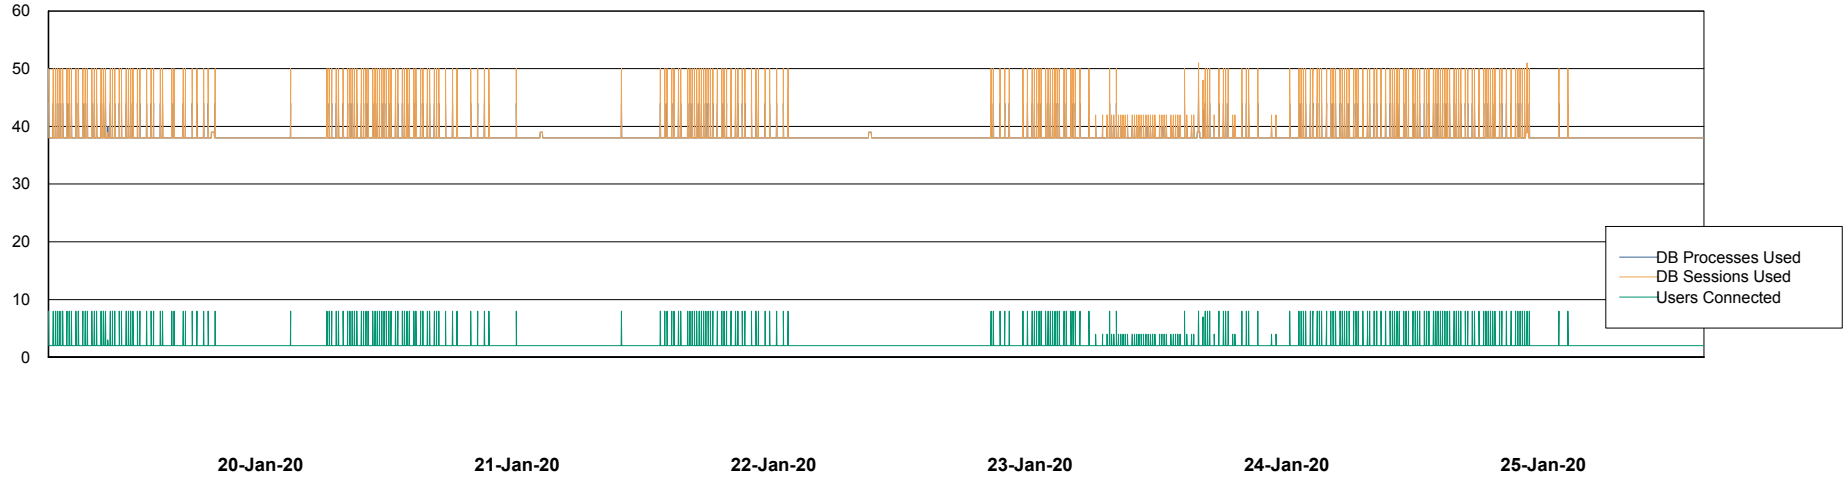

20-Jan-20 21-Jan-20 22-Jan-20 23-Jan-20 24-Jan-20 25-Jan-20

Weekly SLA Customer Report

Customer VOS_Production
Database ID 68

Database Performance VOSDB_Production

DB Processes Max 500
DB Sessions Max 772

Weekly SLA Customer Report

Customer VOS_Production
Database ID 68

Database Performance VOSDB_Standby

DB Processes Max 300
DB Sessions Max 472

Weekly SLA Customer Report

Customer VOS_Production
Database ID 68