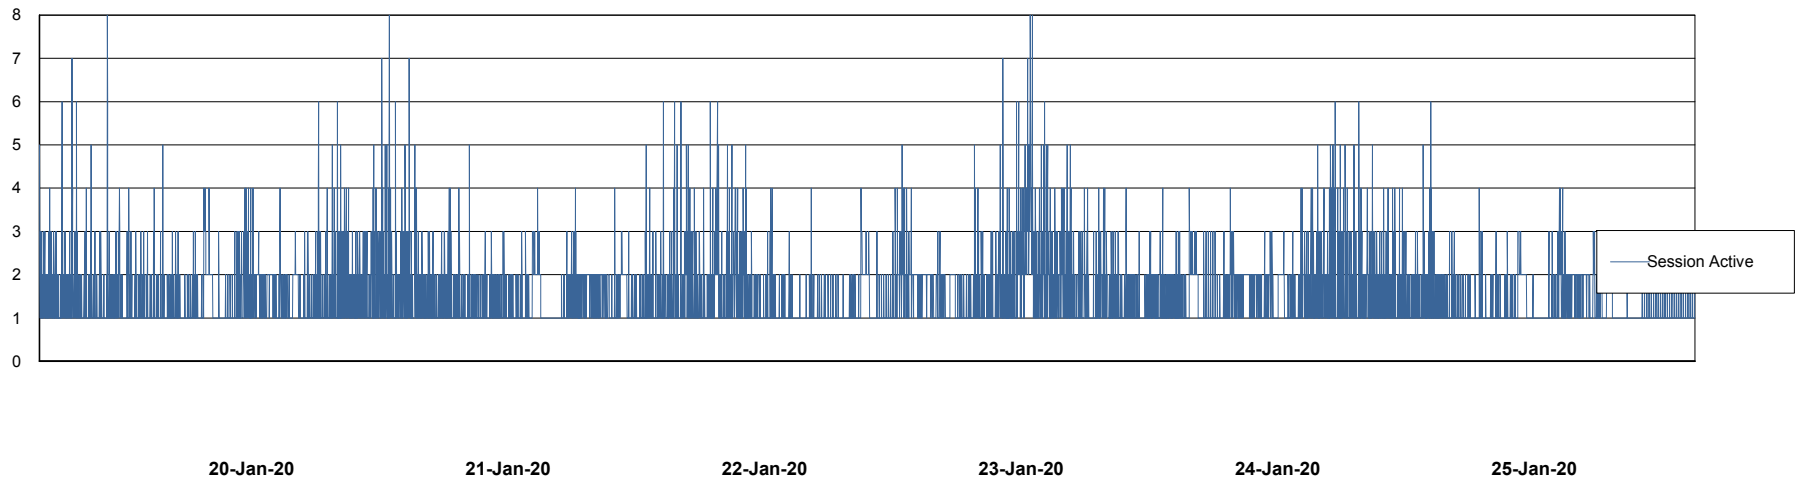

20-Jan-20 21-Jan-20 22-Jan-20 23-Jan-20 24-Jan-20 25-Jan-20

Weekly SLA Customer Report

Customer VOS_Production
Database ID 68

Database Performance VOSDB_Production

DB Processes Max 500
DB Sessions Max 772

Weekly SLA Customer Report

Customer VOS_Production
Database ID 68

Database Performance VOSDB_Standby

DB Processes Max 300
DB Sessions Max 472

Weekly SLA Customer Report

Customer VOS_Production
Database ID 68