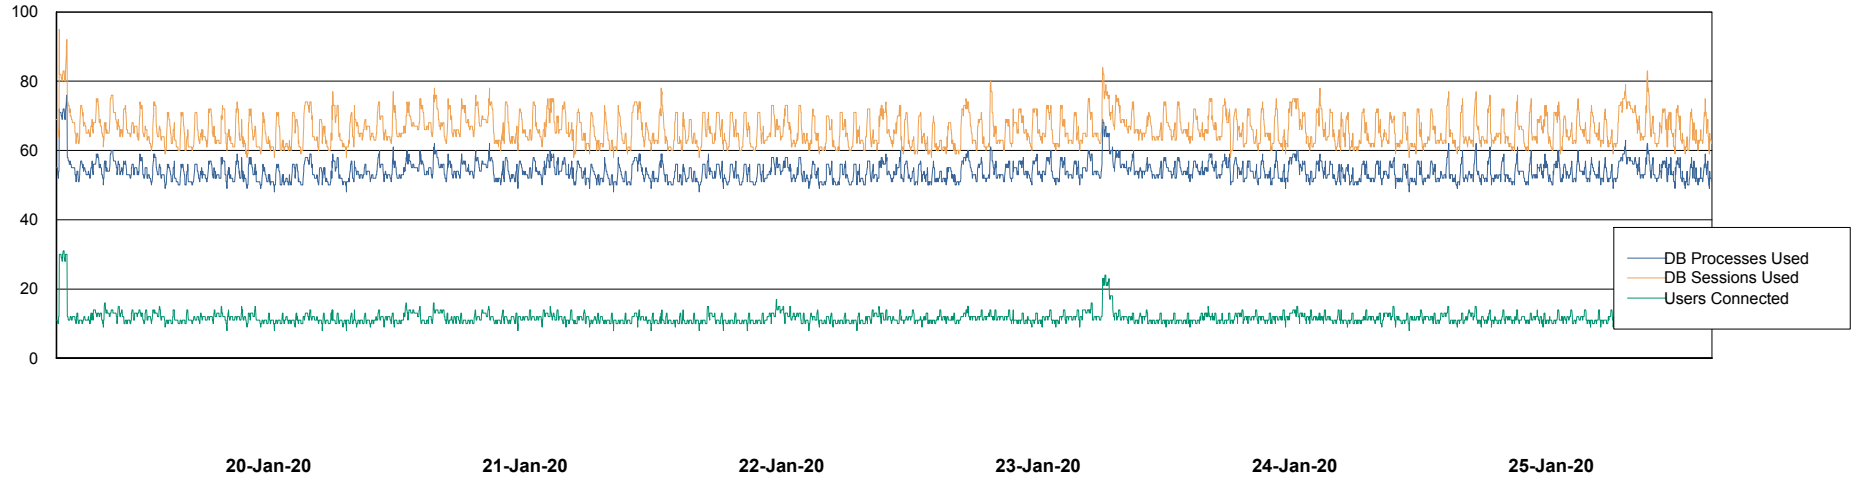

Database Performance ABSVEN07 Standby DB 2019

DB Processes Max 300
DB Sessions Max 472

Weekly SLA Customer Report

Customer VEN_Production
Database ID 35

Database Performance VENDB_BI

DB Processes Max 500
DB Sessions Max 772