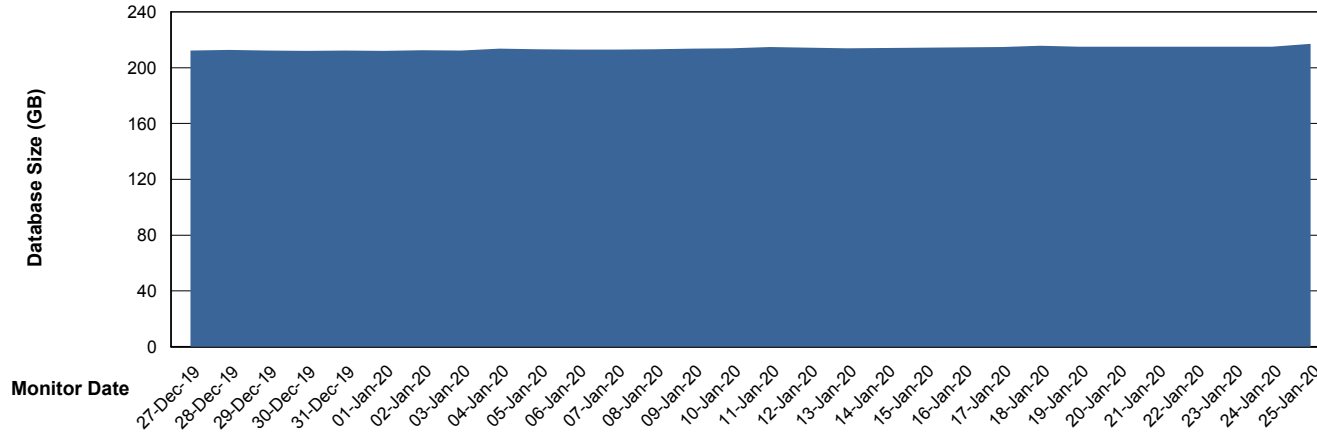

Database Performance ABSVEN07 Standby DB 2019

DB Processes Max 300
DB Sessions Max 472

Weekly SLA Customer Report

Customer VEN_Production
Database ID 35

Database Performance VENDB_BI

DB Processes Max 500
DB Sessions Max 772

Weekly SLA Customer Report

Customer VEN_Production
Database ID 35

DATABASE SIZE ABSVEN06 Primary DB 2019

Database growth over last month

DATABASE SIZE VENDB_BI

Database growth over last month

Weekly SLA Customer Report