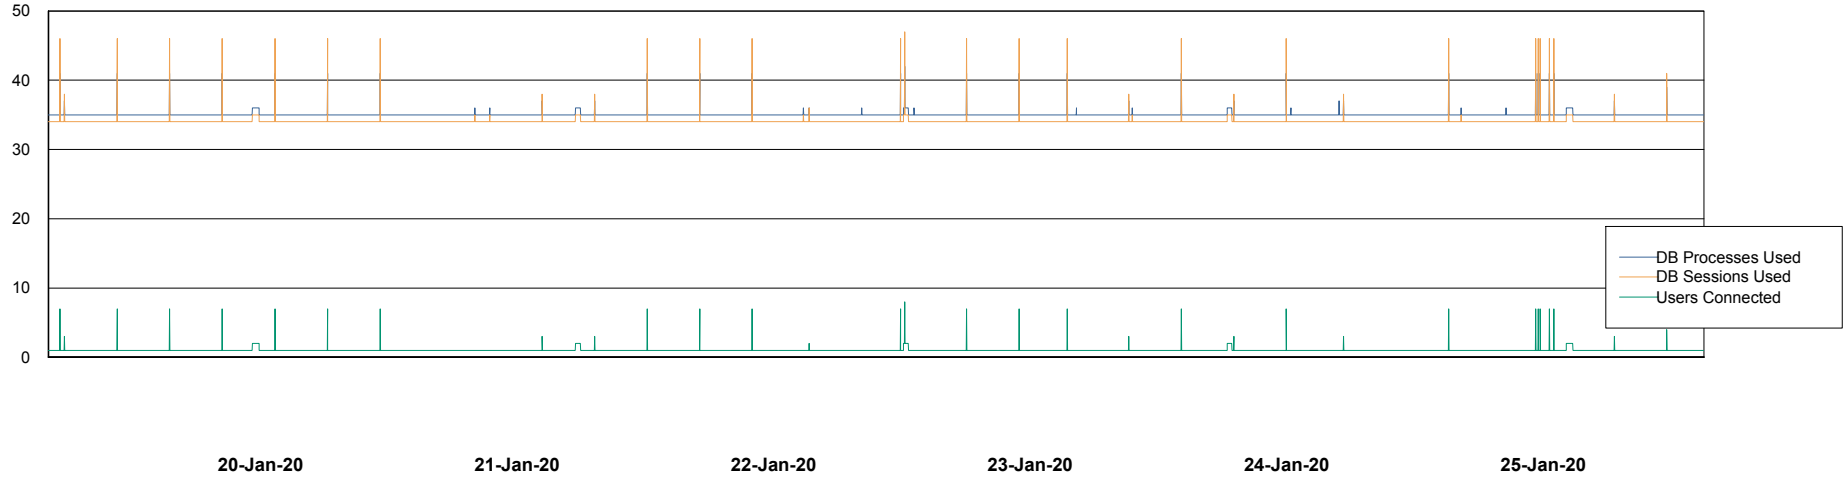

Database Performance ABSVEN07 Standby DB 2019

DB Processes Max 300
DB Sessions Max 472