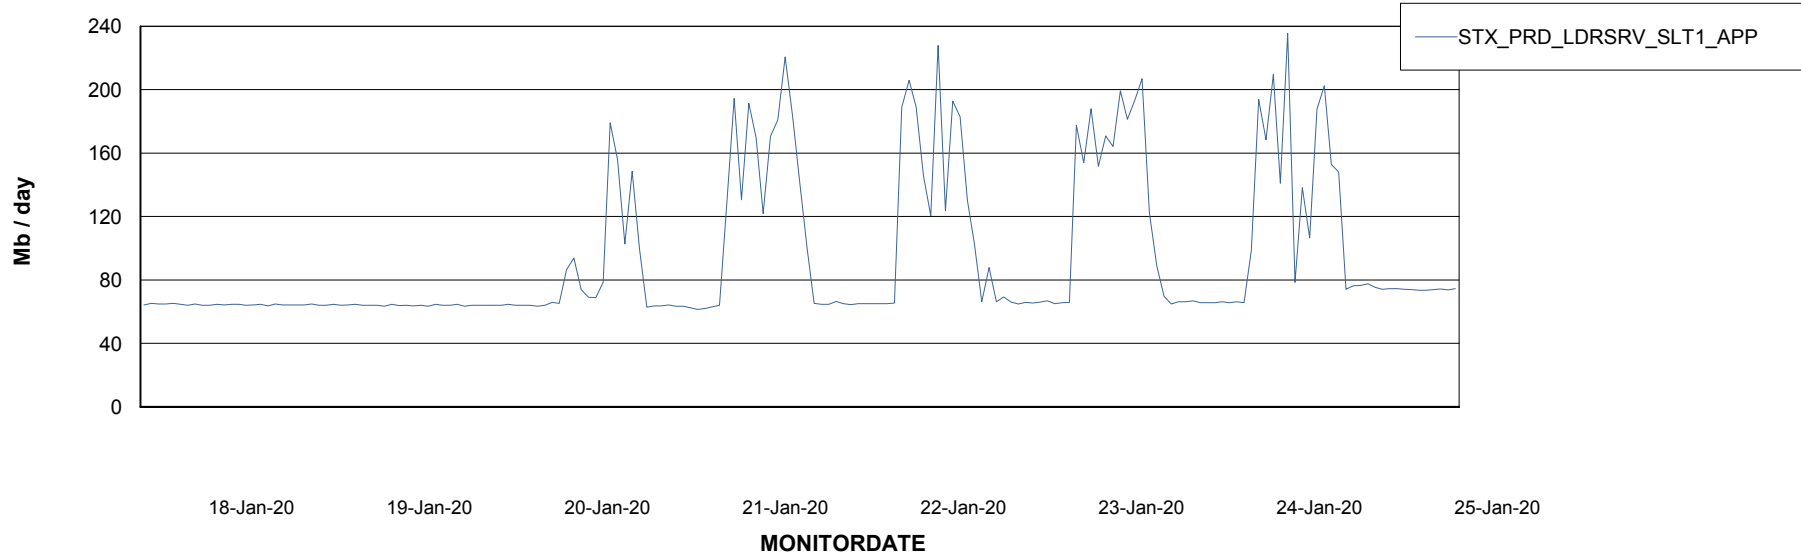

DATABASE SIZE STXDB_Production

Database growth over last month

Database Tablespace STXDB_Production

Date	Tablespace Name	Filesize (Gb)	Usedsize (Gb)	Percentage free
25-Jan-20	ABSDATA	8	6	25
	INDX	1	0	100
24-Jan-20	ABSDATA	8	6	25
	INDX	1	0	100
23-Jan-20	ABSDATA	8	6	25
	INDX	1	0	100
22-Jan-20	ABSDATA	8	6	25
	INDX	1	0	100
21-Jan-20	ABSDATA	8	6	25
	INDX	1	0	100
20-Jan-20	ABSDATA	8	6	25
	INDX	1	0	100
19-Jan-20	ABSDATA	8	6	25
	INDX	1	0	100

Weekly SLA Customer Report

Customer STX_Production
Database ID 71

ABSSolute Application Server Services

Avg memory used per ABS Server Service

Avg users per day per ABS server

Weekly SLA Customer Report

Customer STX_Production
Database ID 71