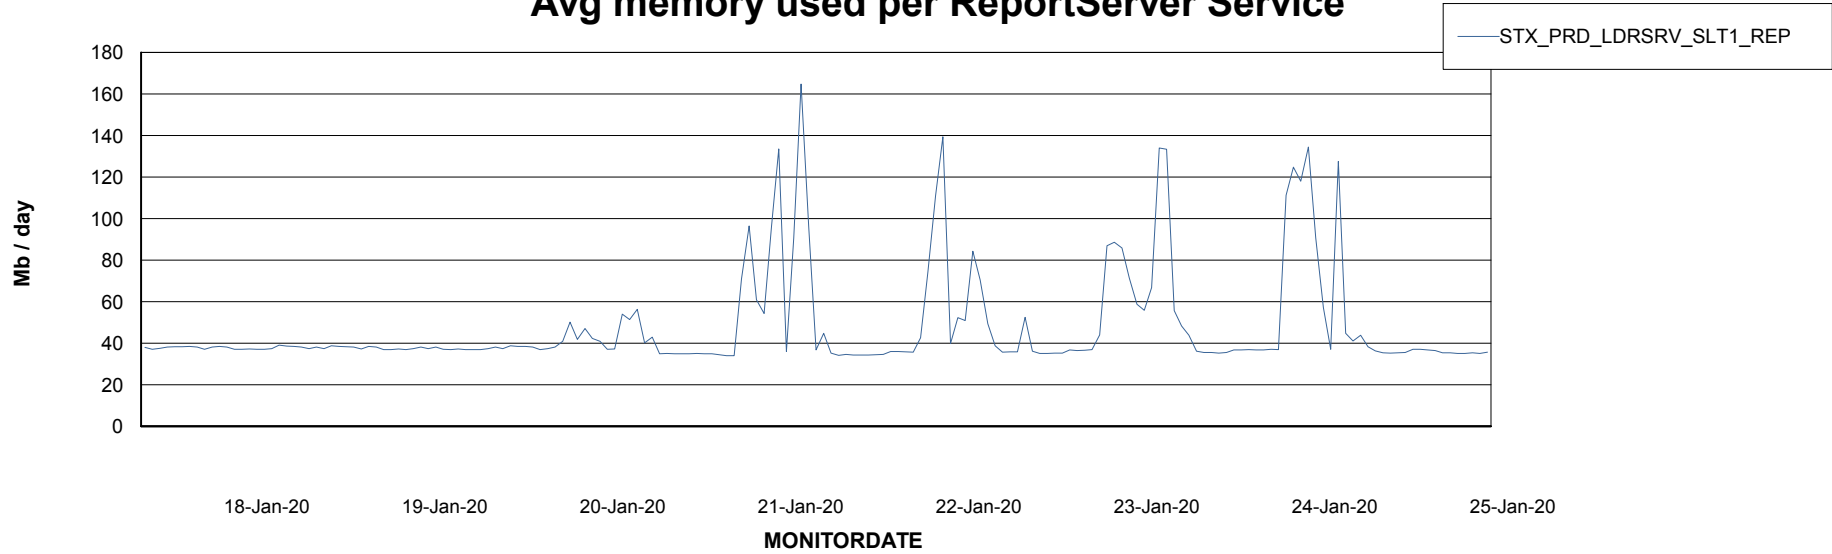

ABSSolute Application ReportServer Services

Avg memory used per ReportServer Service