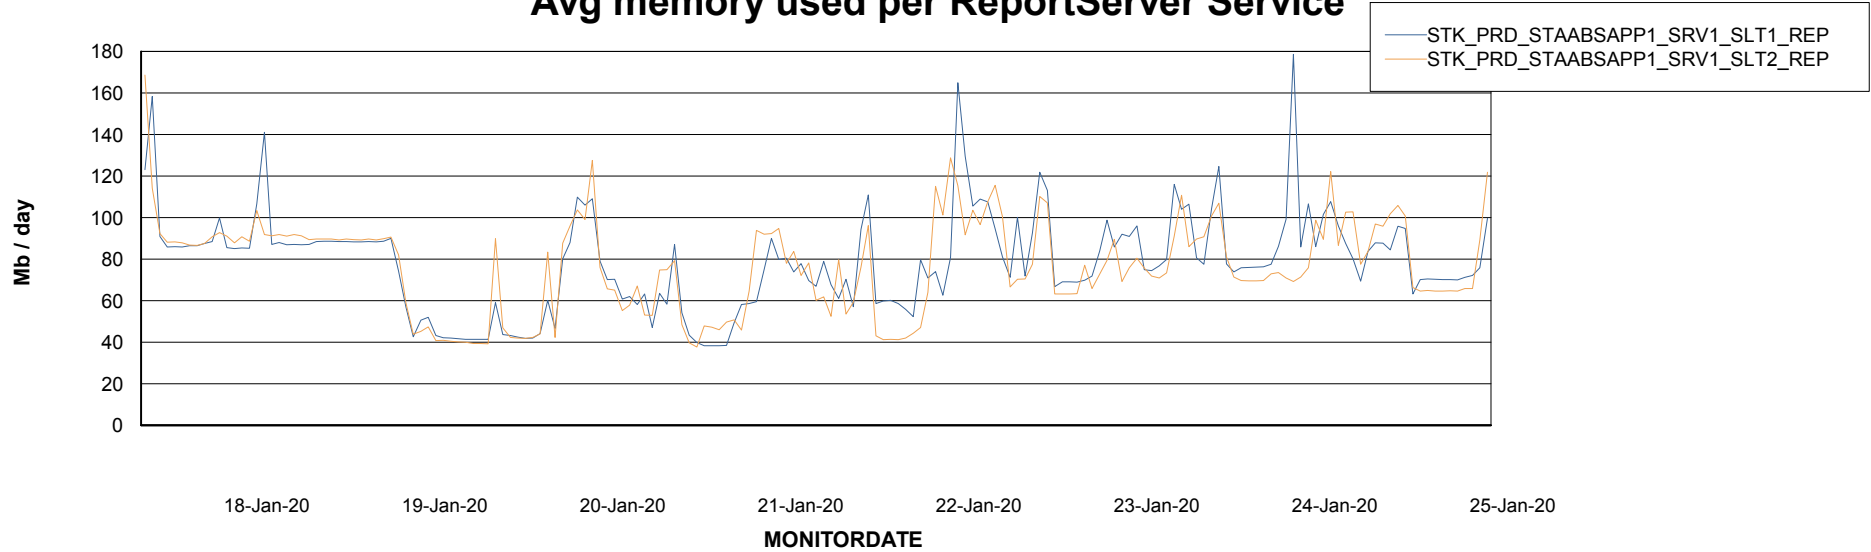

ABSSolute Application ReportServer Services

Avg memory used per ReportServer Service