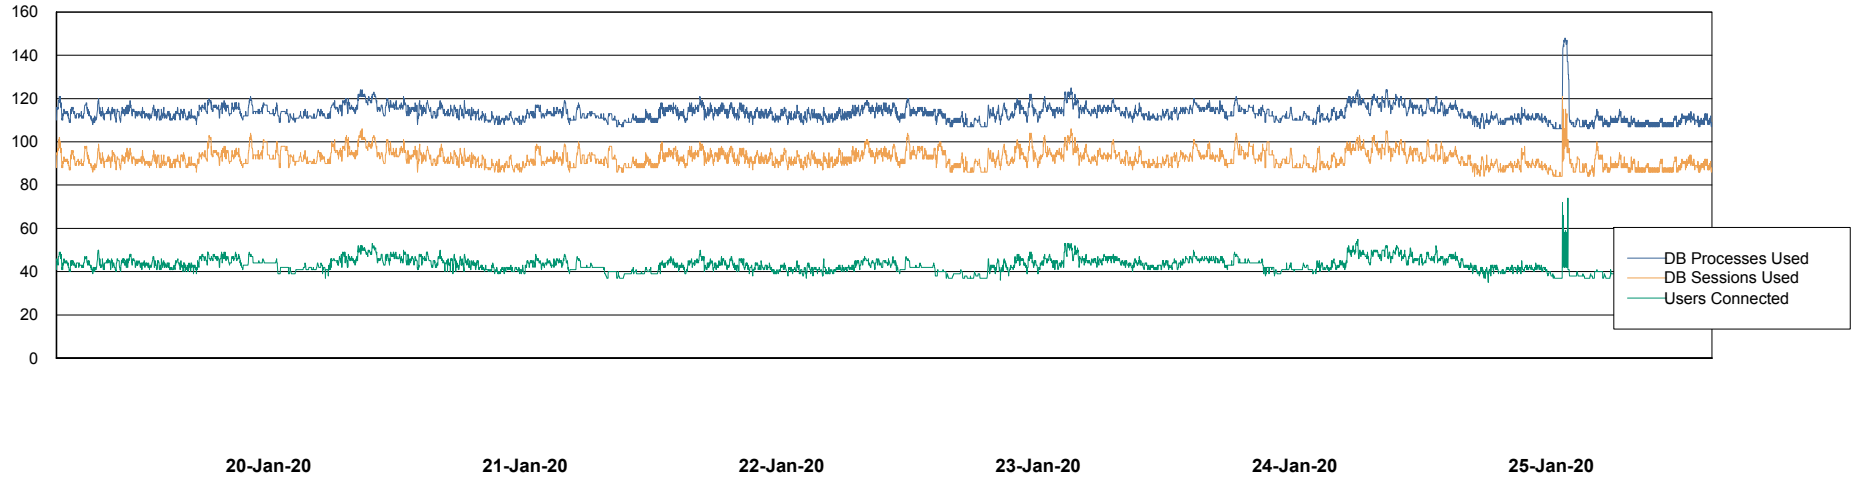

Database Performance STKDB_ABS1 Production Database

DB Processes Max 500
DB Sessions Max 776