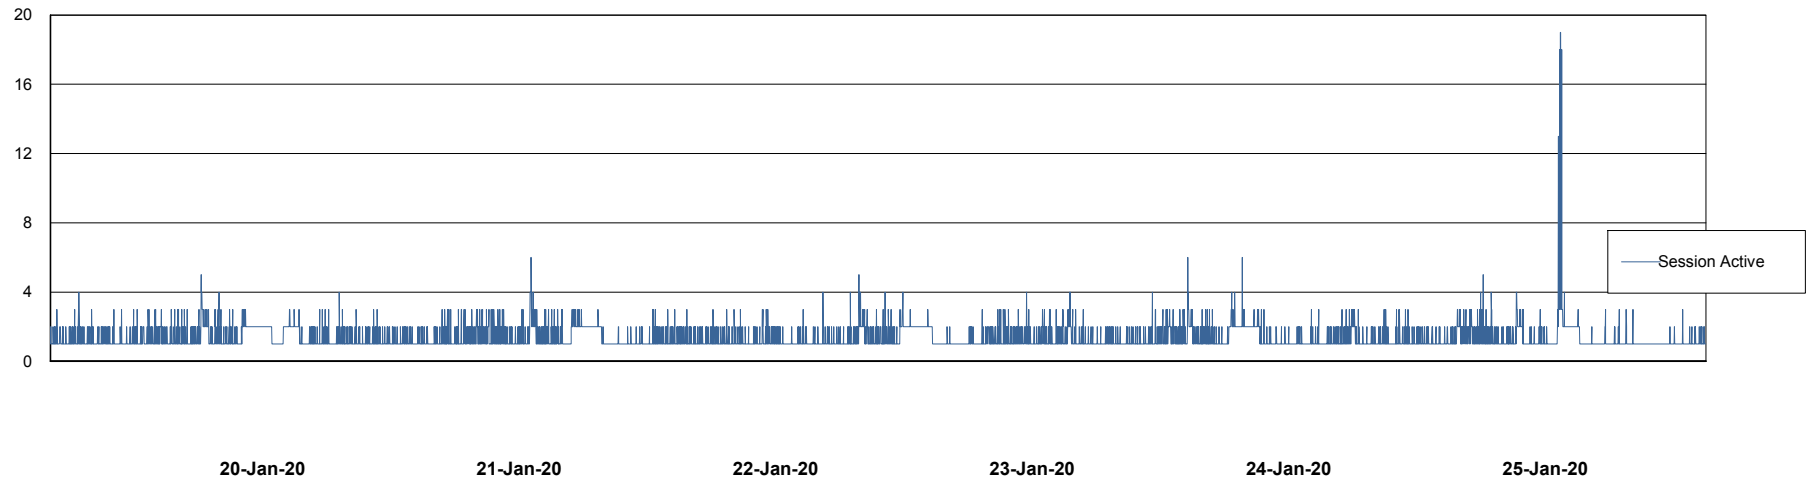

Weekly SLA Customer Report

Customer STK_Production
 Database ID 82

Harddisk Usage STK_STAABSDB2 Standby DB Server

| | Free disk space on c: (%) | Total disk space on c: (Gb) | Free disk space on d: (%) | Total disk space on d: (Gb) | Free disk space on e: (%) | Total disk space on e: (Gb) |
|-----------|---------------------------|-----------------------------|---------------------------|-----------------------------|---------------------------|-----------------------------|
| 25-Jan-20 | 72 | 99 | 42 | 350 | 28 | 1,000 |
| 24-Jan-20 | 72 | 99 | 42 | 350 | 28 | 1,000 |
| 23-Jan-20 | 72 | 99 | 42 | 350 | 28 | 1,000 |
| 22-Jan-20 | 72 | 99 | 42 | 350 | 28 | 1,000 |
| 21-Jan-20 | 72 | 99 | 42 | 350 | 28 | 1,000 |
| 20-Jan-20 | 72 | 99 | 42 | 350 | 28 | 1,000 |
| 19-Jan-20 | 72 | 99 | 42 | 350 | 28 | 1,000 |

Weekly SLA Customer Report

Customer STK_Production
Database ID 82

Database Performance STKDB_ABS1 Production Database

DB Processes Max 500
DB Sessions Max 776

Weekly SLA Customer Report

Customer STK_Production
Database ID 82