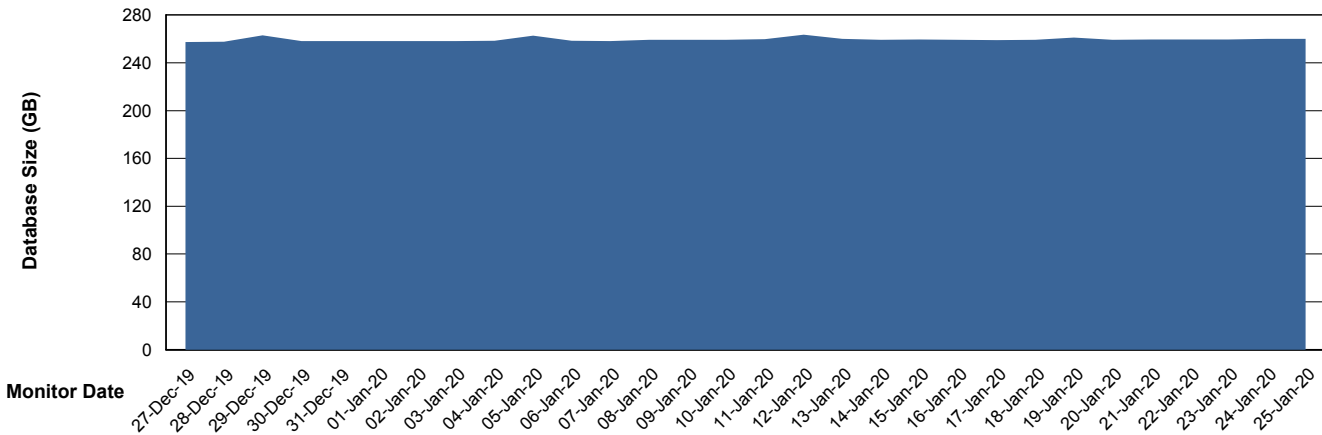

Database Performance STKDB_ABS1SB Standby Database

DB Processes Max 500
DB Sessions Max 774

Weekly SLA Customer Report

Customer STK_Production
 Database ID 82

DATABASE SIZE STKDB_ABS1 Production Database

Database growth over last month