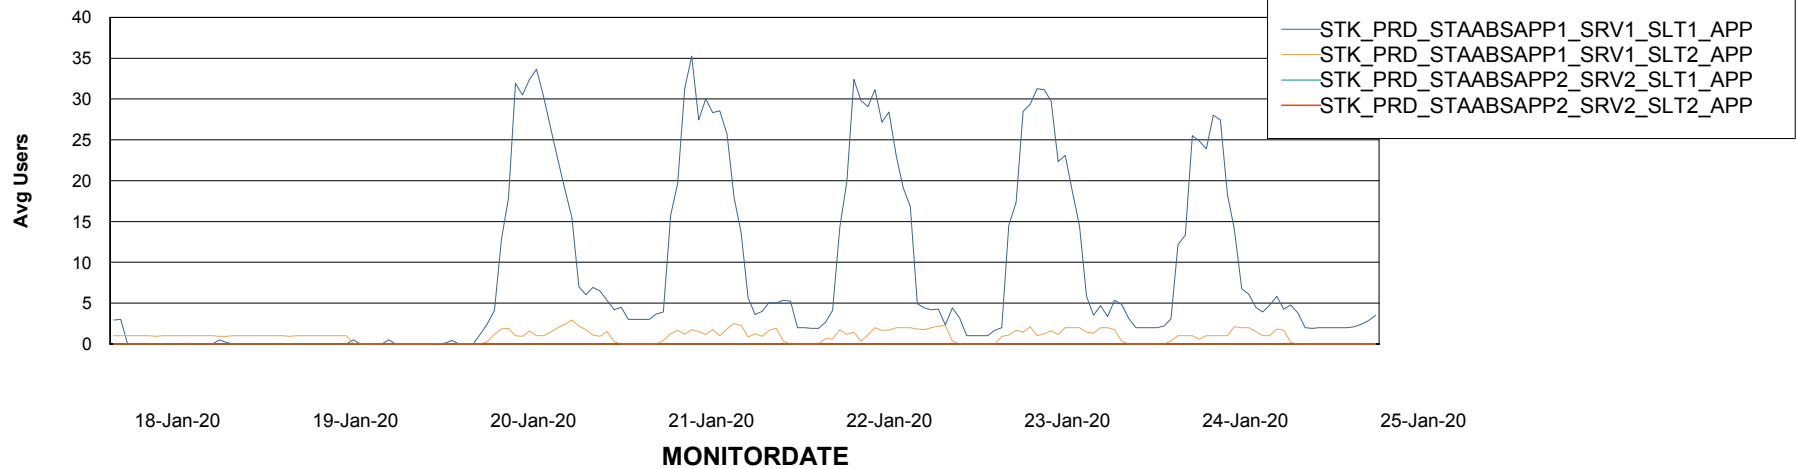

Weekly SLA Customer Report

Customer STK_Production
Database ID 82

ABSolute Application Server Services

Avg memory used per ABS Server Service

Avg users per day per ABS server

Weekly SLA Customer Report

Customer STK_Production
Database ID 82