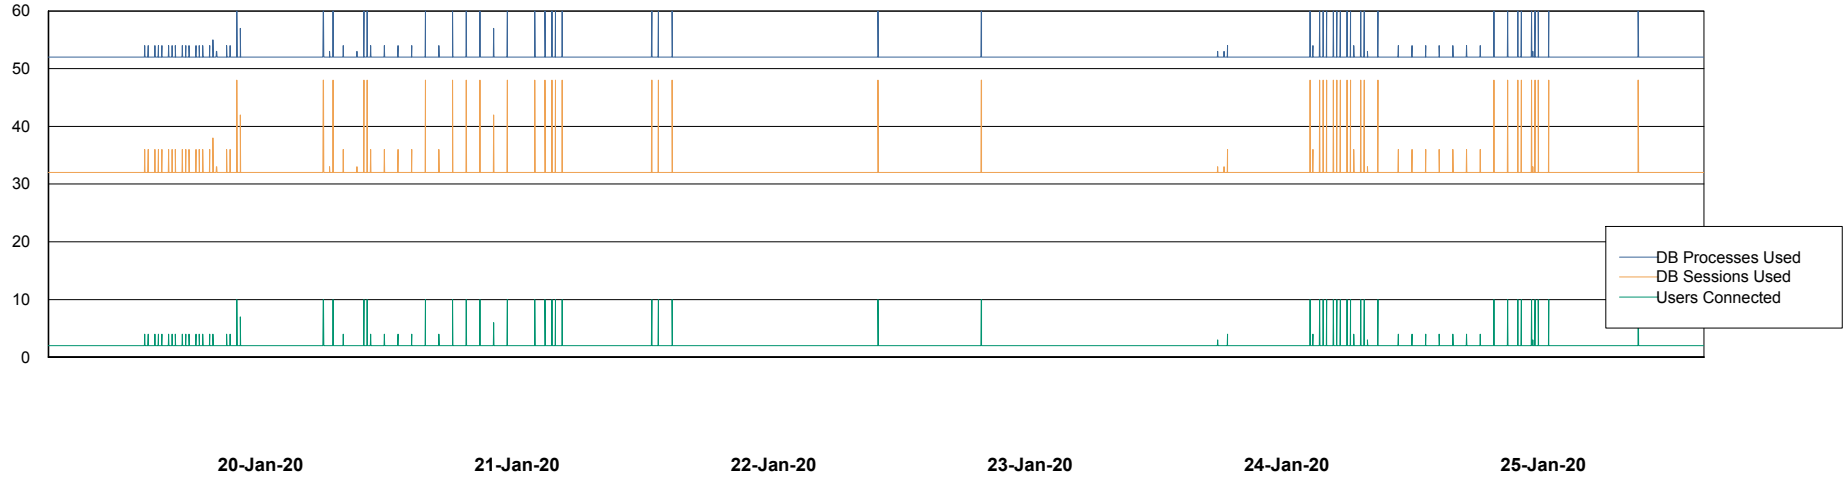

Weekly SLA Customer Report

Customer STK_Production
Database ID 82

Database Performance STKDB_ABS1 Production Database

DB Processes Max 500
DB Sessions Max 776

Weekly SLA Customer Report

Customer STK_Production
Database ID 82

Database Performance STKDB_ABS1SB Standby Database

DB Processes Max 500
DB Sessions Max 774

Weekly SLA Customer Report

Customer STK_Production
 Database ID 82

DATABASE SIZE STKDB_ABS1 Production Database

Database growth over last month