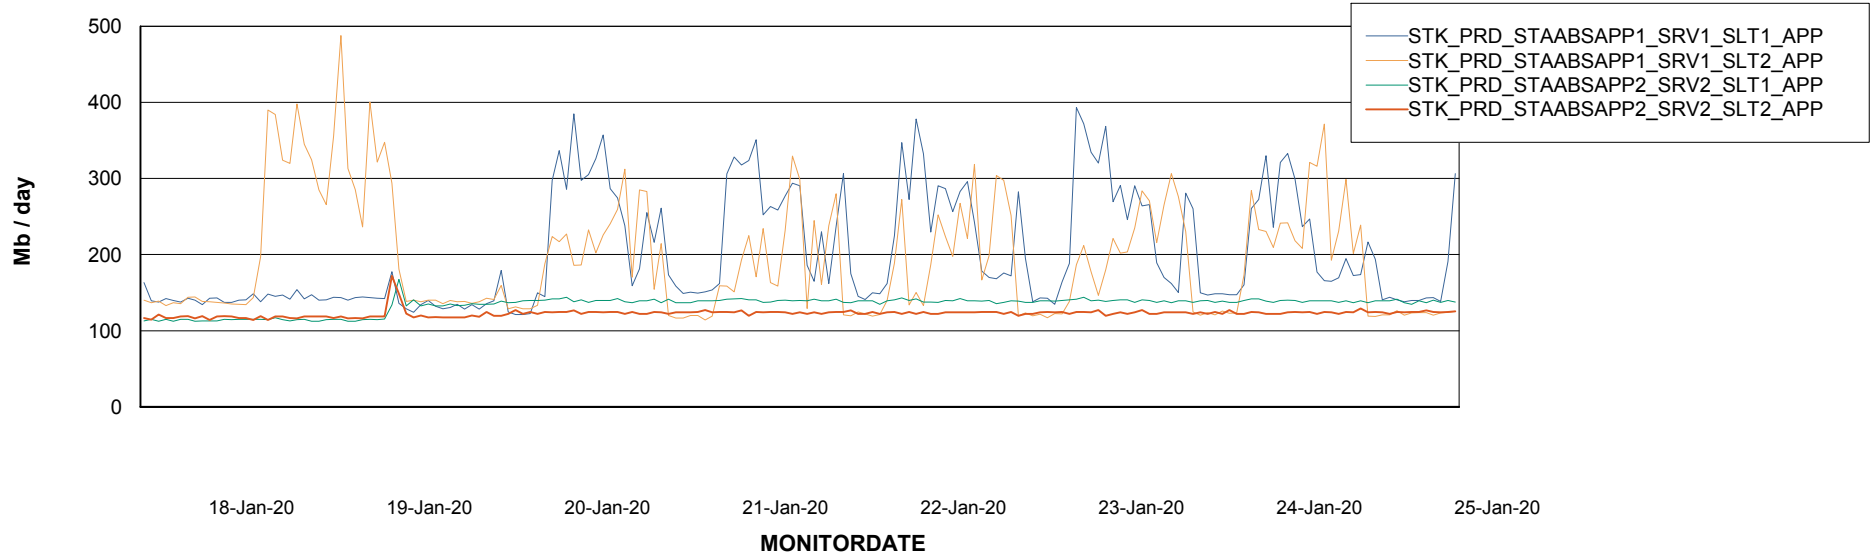

Database Tablespace STKDB_ABS1 Production Database

| Date | Tablespace Name | Filesize (Gb) | Usedsize (Gb) | Percentage free |
|-----------|-----------------|---------------|---------------|-----------------|
| 25-Jan-20 | ABSDATA | 177 | 110 | 38 |
| | INDX | 170 | 146 | 14 |
| 24-Jan-20 | ABSDATA | 177 | 110 | 38 |
| | INDX | 170 | 146 | 14 |
| 23-Jan-20 | ABSDATA | 177 | 110 | 38 |
| | INDX | 170 | 146 | 14 |
| 22-Jan-20 | ABSDATA | 177 | 110 | 38 |
| | INDX | 170 | 146 | 14 |
| 21-Jan-20 | ABSDATA | 177 | 110 | 38 |
| | INDX | 170 | 145 | 15 |
| 20-Jan-20 | ABSDATA | 177 | 110 | 38 |
| | INDX | 170 | 145 | 15 |
| 19-Jan-20 | ABSDATA | 177 | 110 | 38 |
| | INDX | 170 | 145 | 15 |

Weekly SLA Customer Report

Customer STK_Production
Database ID 82

ABSolute Application Server Services

Avg memory used per ABS Server Service

Avg users per day per ABS server

Weekly SLA Customer Report

Customer STK_Production
Database ID 82