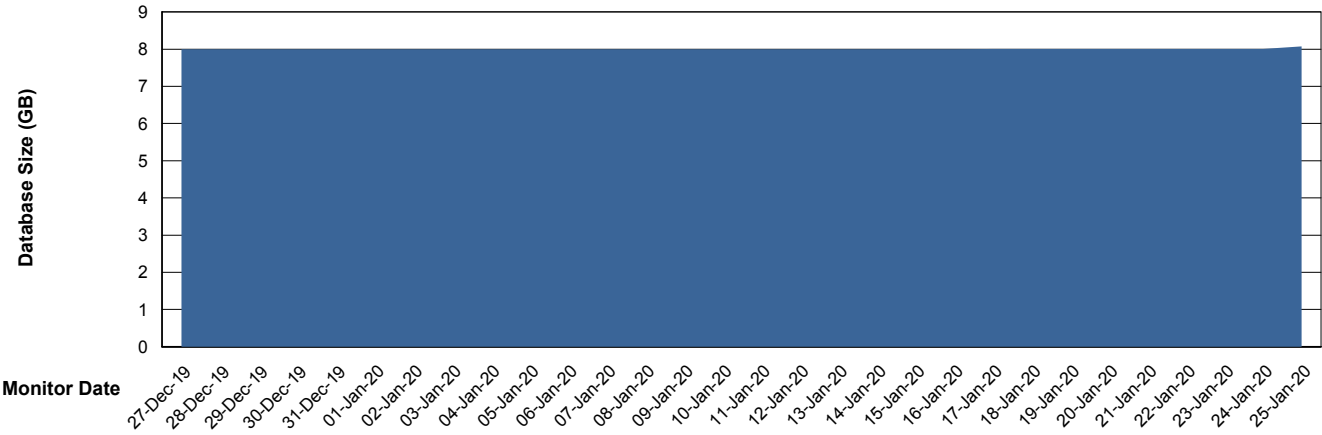

Weekly SLA Customer Report

Customer SPI_Production
Database ID 49

Database Performance SPIDB_Production

DB Processes Max 500
DB Sessions Max 772

Weekly SLA Customer Report

Customer SPI_Production
Database ID 49

Database Performance SPIDB_Standby

DB Processes Max 500
DB Sessions Max 772

Weekly SLA Customer Report

Customer SPI_Production
 Database ID 49

DATABASE SIZE SPIDB_Production

Database growth over last month

Database Tablespace SPIDB_Production

| Date | Tablespace Name | Filesize (Gb) | Usedsize (Gb) | Percentage free |
|-----------|-----------------|---------------|---------------|-----------------|
| 25-Jan-20 | ABSDATA | 4 | 0 | 100 |
| | INDX | 8 | 4 | 50 |
| 24-Jan-20 | ABSDATA | 4 | 0 | 100 |
| | INDX | 8 | 4 | 50 |
| 23-Jan-20 | ABSDATA | 4 | 0 | 100 |
| | INDX | 8 | 4 | 50 |
| 22-Jan-20 | ABSDATA | 4 | 0 | 100 |
| | INDX | 8 | 4 | 50 |
| 21-Jan-20 | ABSDATA | 4 | 0 | 100 |
| | INDX | 8 | 4 | 50 |
| 20-Jan-20 | ABSDATA | 4 | 0 | 100 |
| | INDX | 8 | 4 | 50 |
| 19-Jan-20 | ABSDATA | 4 | 0 | 100 |
| | INDX | 8 | 4 | 50 |