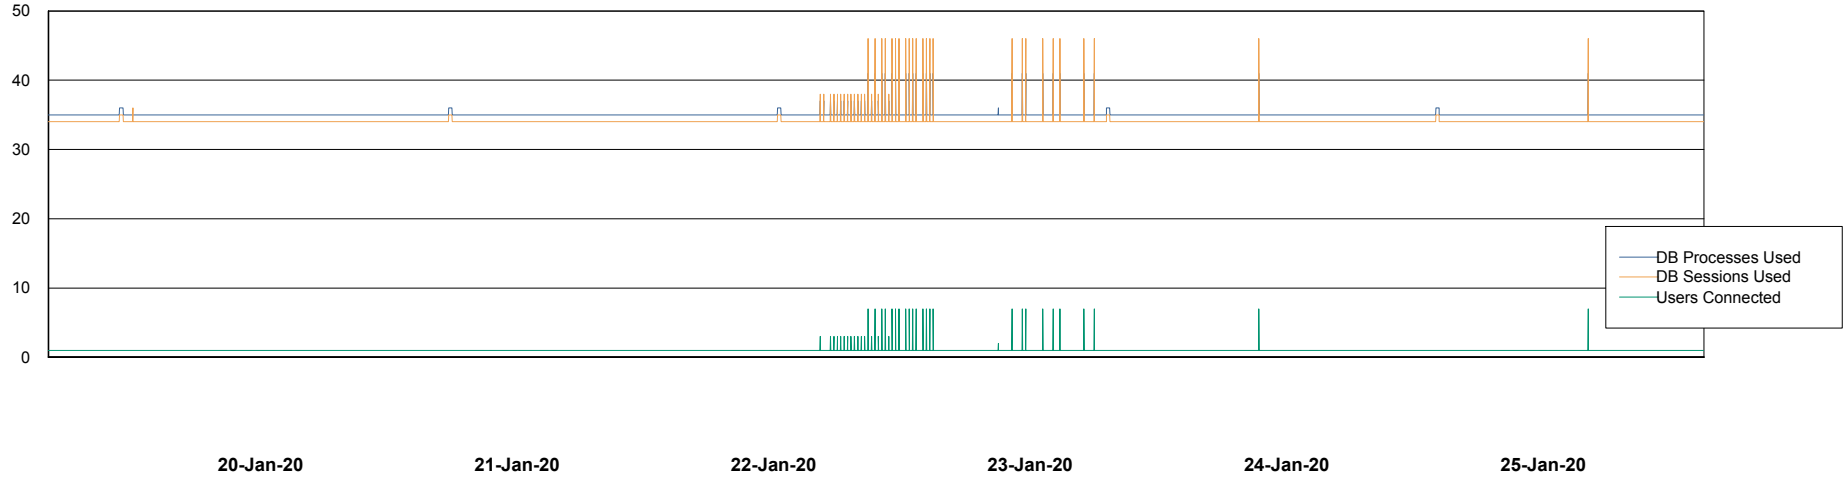

Weekly SLA Customer Report

Customer SPI_Production
Database ID 49

Database Performance SPIDB_Production

DB Processes Max 500
DB Sessions Max 772

Weekly SLA Customer Report

Customer SPI_Production
Database ID 49

Database Performance SPIDB_Standby

DB Processes Max 500
DB Sessions Max 772

Weekly SLA Customer Report

Customer SPI_Production
 Database ID 49

DATABASE SIZE SPIDB_Production

Database growth over last month