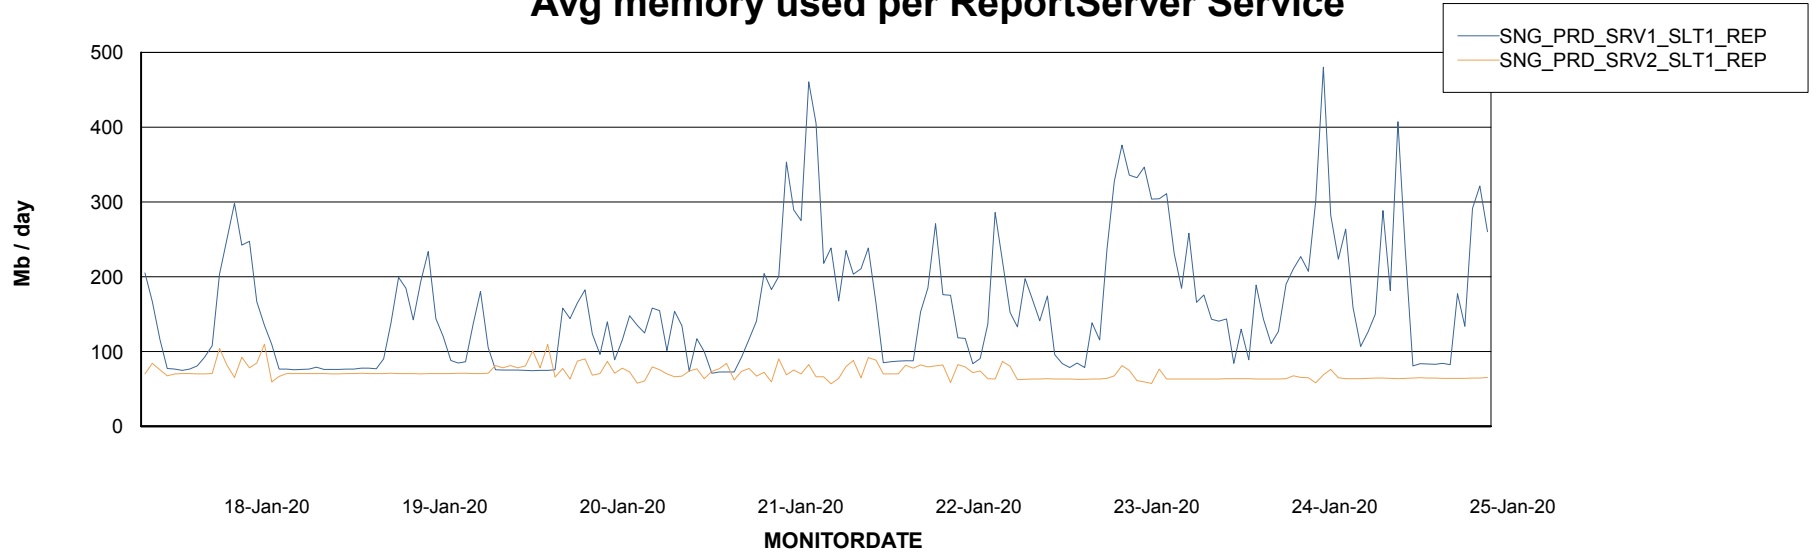

ABSSolute Application ReportServer Services

Avg memory used per ReportServer Service