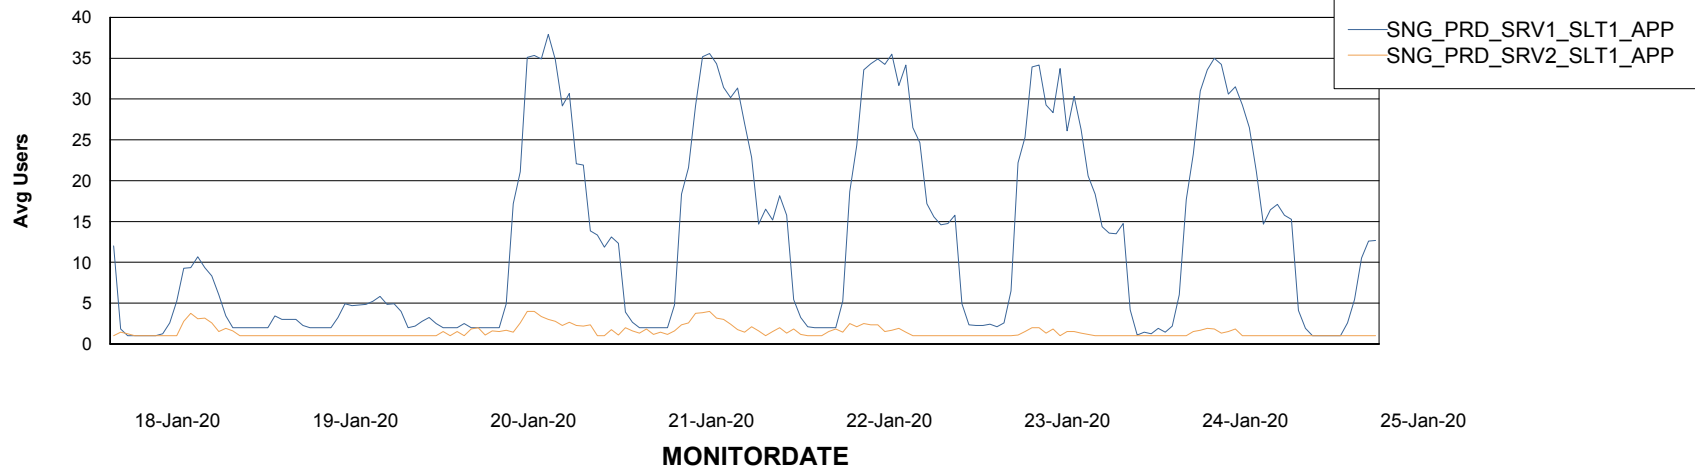

Weekly SLA Customer Report

Customer SNG_Production
Database ID 70

ABSSolute Application Server Services

Avg memory used per ABS Server Service

Avg users per day per ABS server

Weekly SLA Customer Report

Customer SNG_Production
Database ID 70