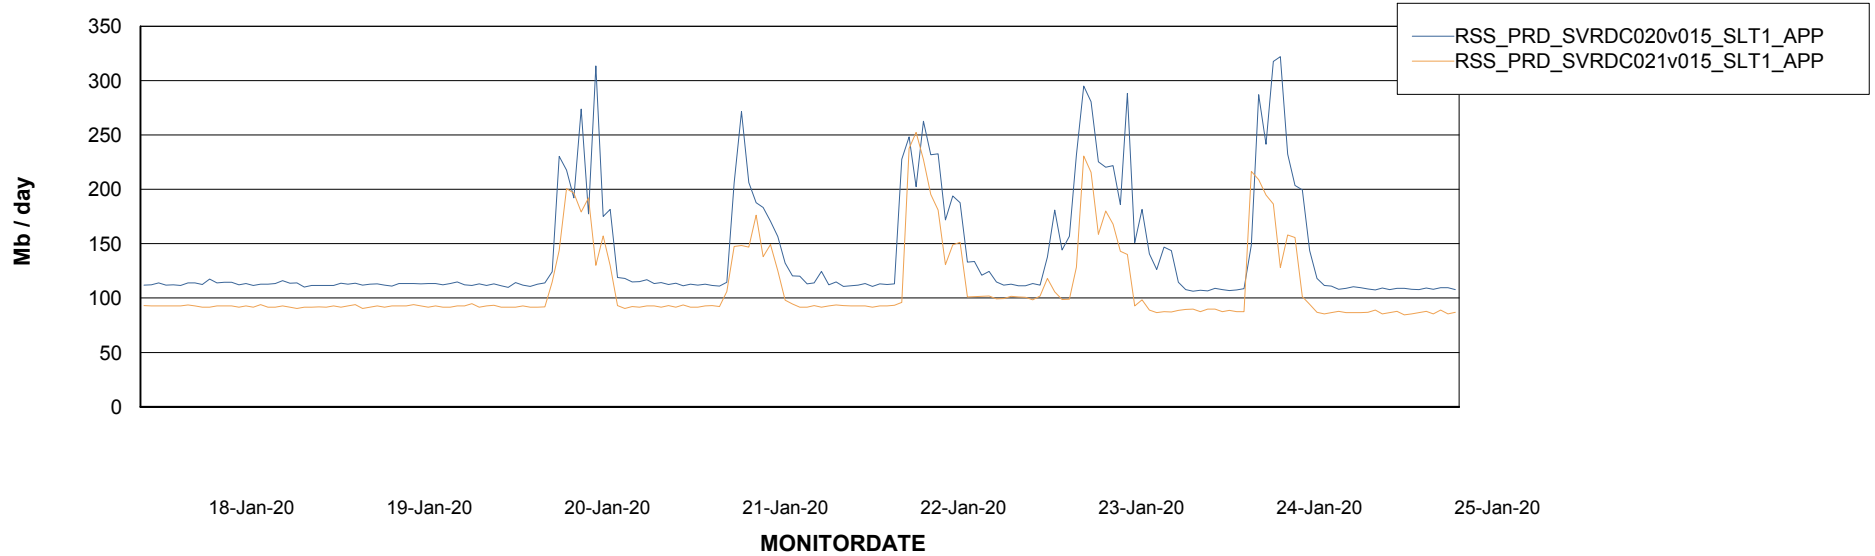

Weekly SLA Customer Report

Customer RSS Production
Database ID 52

Database Performance RSSDB_Production

Weekly SLA Customer Report

Customer RSS Production
Database ID 52

Database Performance RSSDB_Standby

Weekly SLA Customer Report

Customer RSS Production
 Database ID 52

DATABASE SIZE RSSDB_Production

Database growth over last month

Database Tablespace RSSDB_Production

Date	Tablespace Name	Filesize (Gb)	Usedsize (Gb)	Percentage free
25-Jan-20	ABSDATA	35,000	29,344	16
	INDX	47,000	40,553	14
24-Jan-20	ABSDATA	35,000	29,344	16
	INDX	47,000	40,553	14
23-Jan-20	ABSDATA	35,000	29,280	16
	INDX	47,000	40,521	14
22-Jan-20	ABSDATA	35,000	29,280	16
	INDX	47,000	40,502	14
21-Jan-20	ABSDATA	35,000	29,216	17
	INDX	47,000	40,478	14
20-Jan-20	ABSDATA	35,000	29,200	17
	INDX	47,000	40,397	14
19-Jan-20	ABSDATA	35,000	29,192	17
	INDX	47,000	40,388	14

Weekly SLA Customer Report

Customer RSS Production
Database ID 52

ABSSolute Application Server Services

Avg memory used per ABS Server Service

Avg users per day per ABS server

Weekly SLA Customer Report

Customer RSS Production
Database ID 52