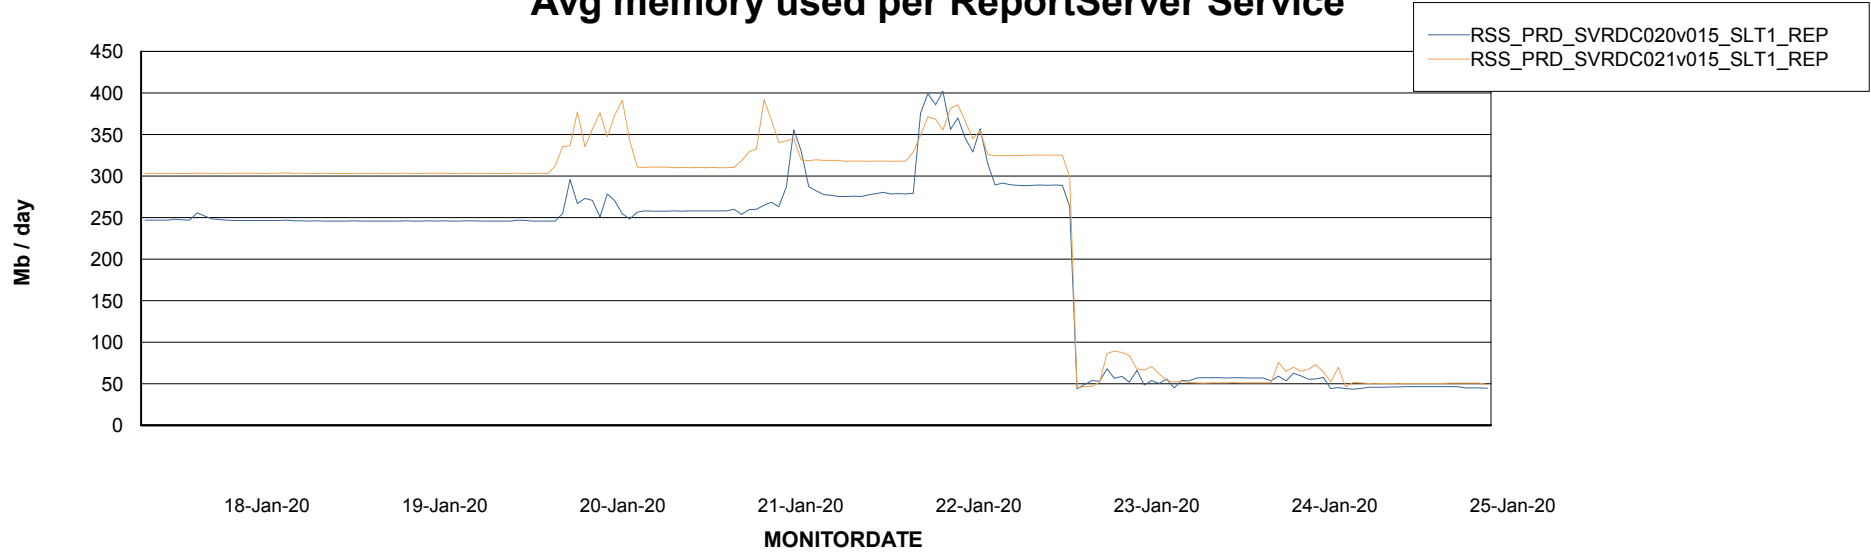

ABSSolute Application ReportServer Services

Avg memory used per ReportServer Service