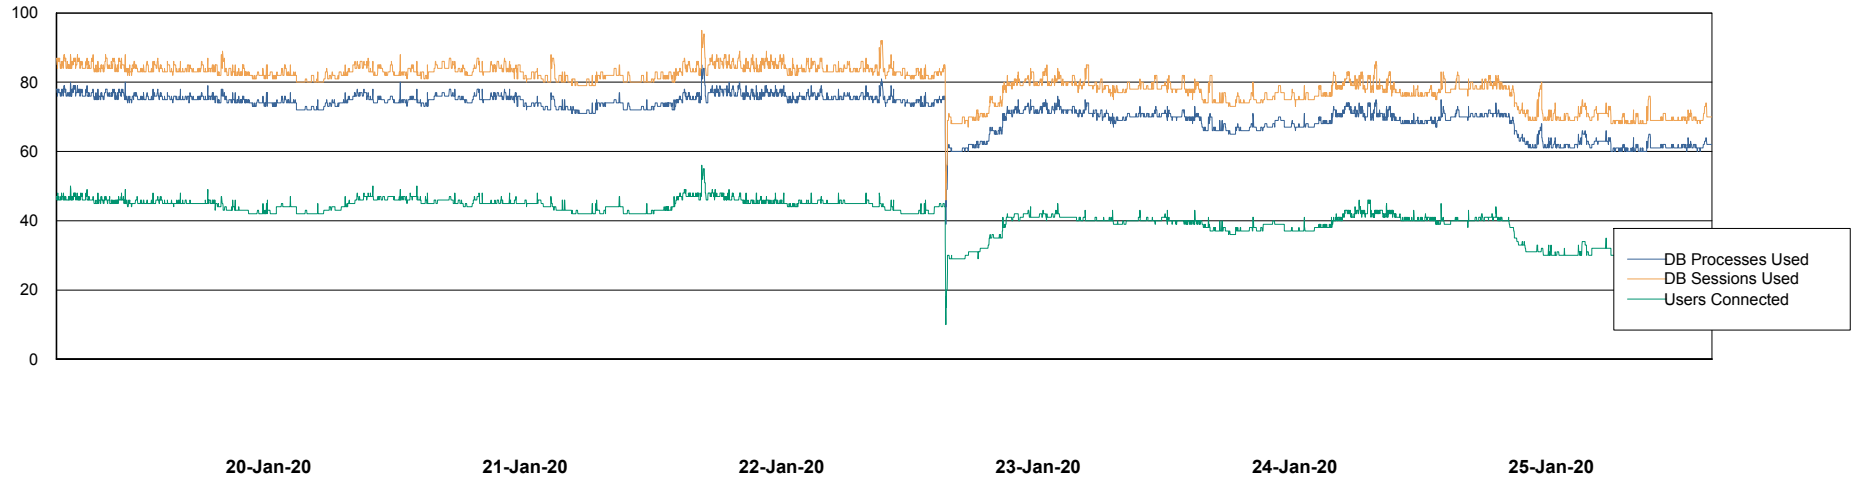

Database Performance RSSDB_Production