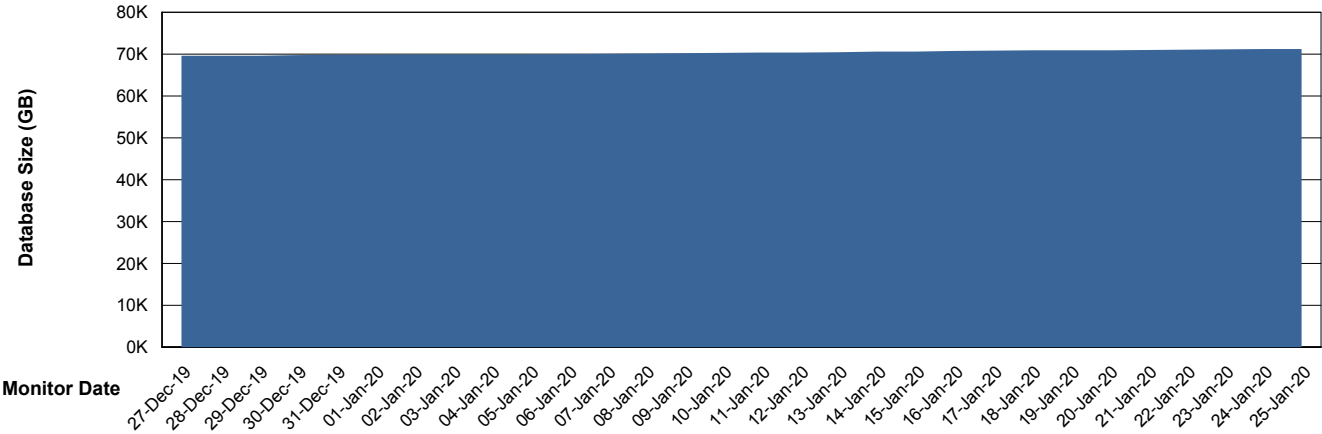

DATABASE SIZE RSSDB_Production

Database growth over last month

Database Tablespace RSSDB_Production

Date	Tablespace Name	Filesize (Gb)	Usedsize (Gb)	Percentage free
25-Jan-20	ABSDATA	35,000	29,344	16
	INDX	47,000	40,553	14
24-Jan-20	ABSDATA	35,000	29,344	16
	INDX	47,000	40,553	14
23-Jan-20	ABSDATA	35,000	29,280	16
	INDX	47,000	40,521	14
22-Jan-20	ABSDATA	35,000	29,280	16
	INDX	47,000	40,502	14
21-Jan-20	ABSDATA	35,000	29,216	17
	INDX	47,000	40,478	14
20-Jan-20	ABSDATA	35,000	29,200	17
	INDX	47,000	40,397	14
19-Jan-20	ABSDATA	35,000	29,192	17
	INDX	47,000	40,388	14