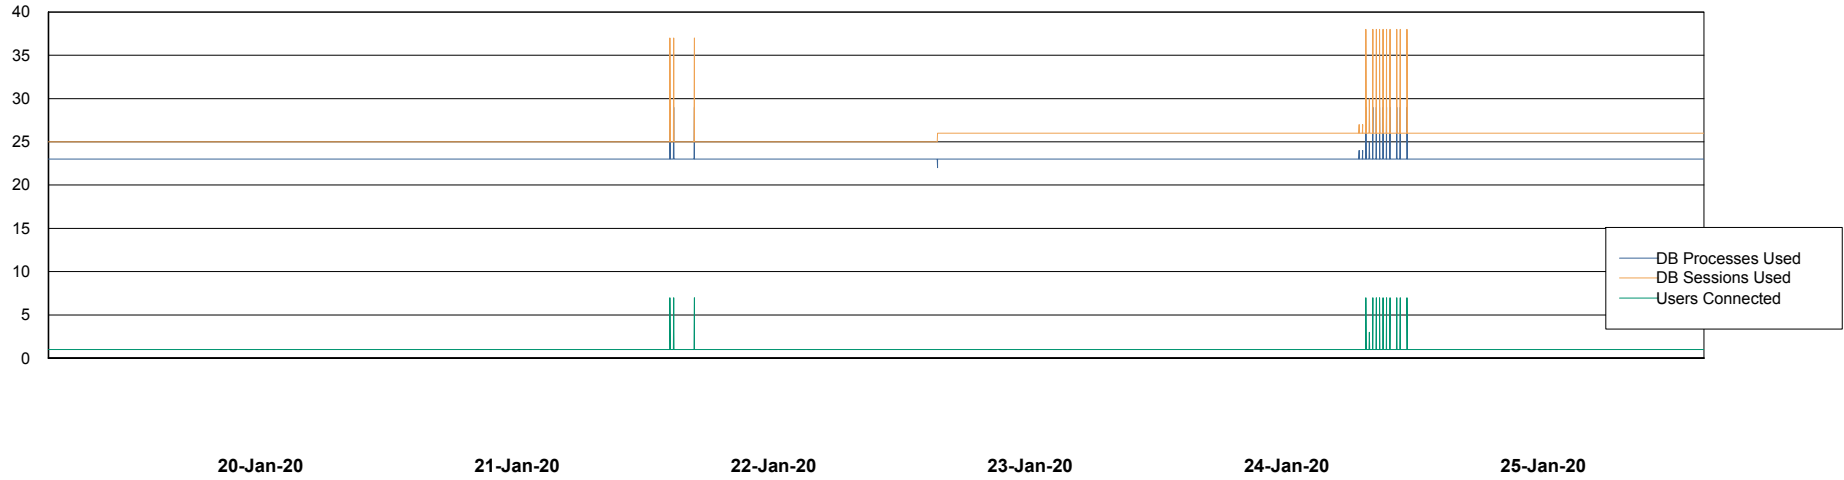

Weekly SLA Customer Report

Customer RSS Production
Database ID 52

Database Performance RSSDB_Production

Weekly SLA Customer Report

Customer RSS Production
Database ID 52

Database Performance RSSDB_Standby

Weekly SLA Customer Report