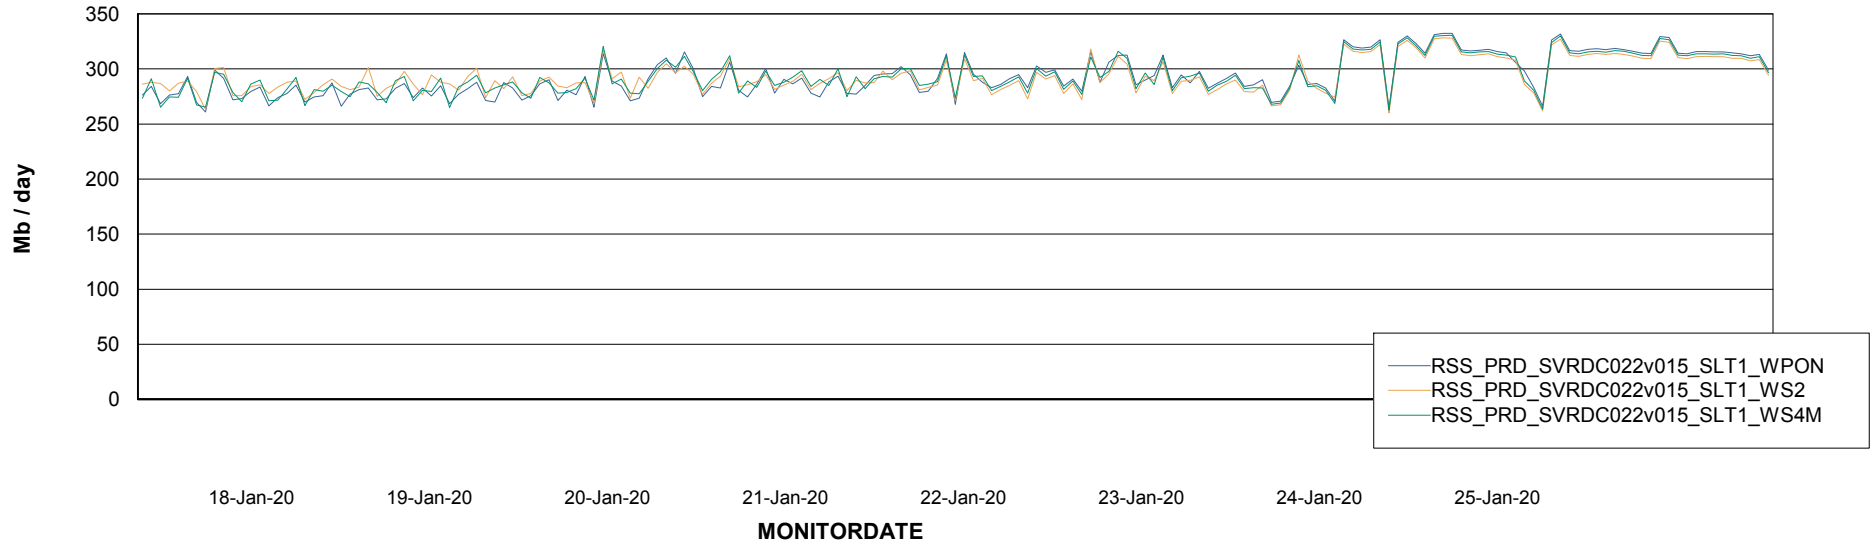

ABSSolute Application ReportServer Services

Avg memory used per ReportServer Service

Weekly SLA Customer Report

Customer RSS Production
Database ID 52

ABSSolute Web Component Services

Avg memory used per ABS Web component