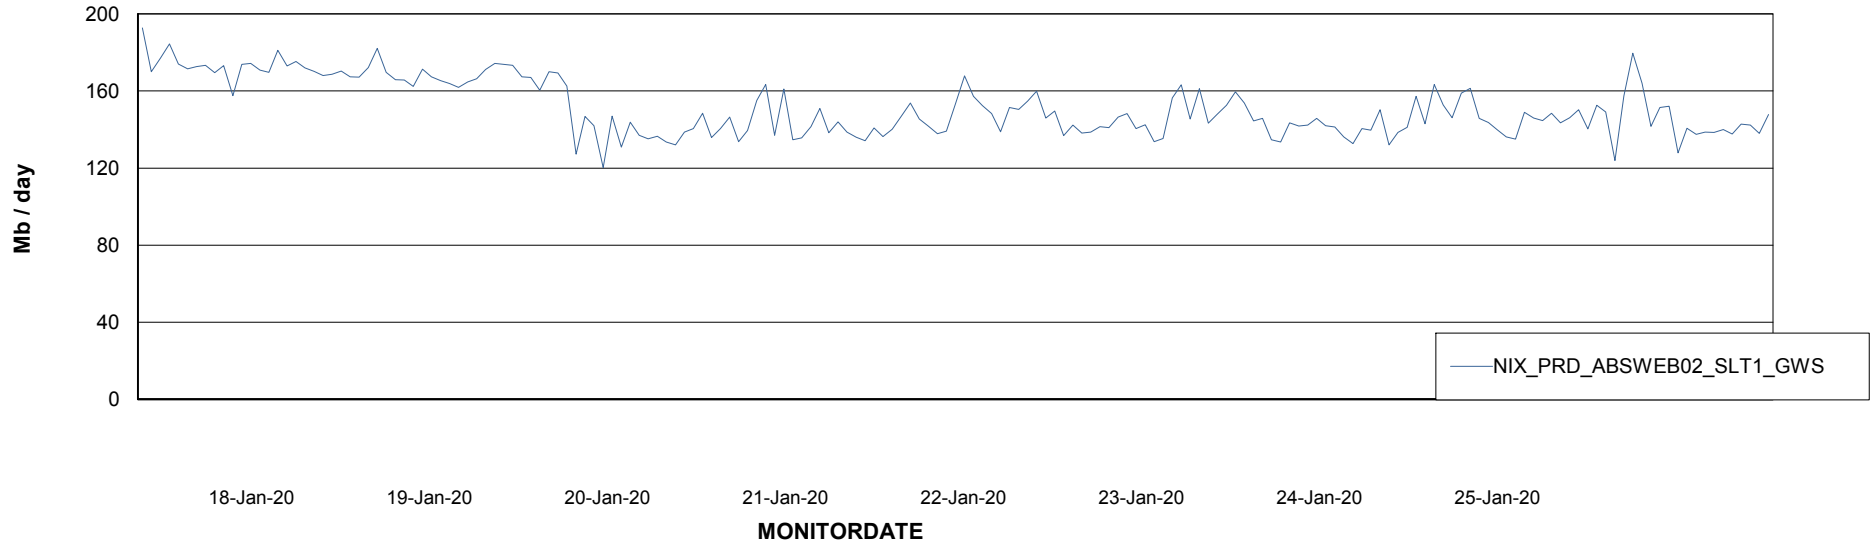

ABSSolute Web Component Services

Avg memory used per ABS Web component