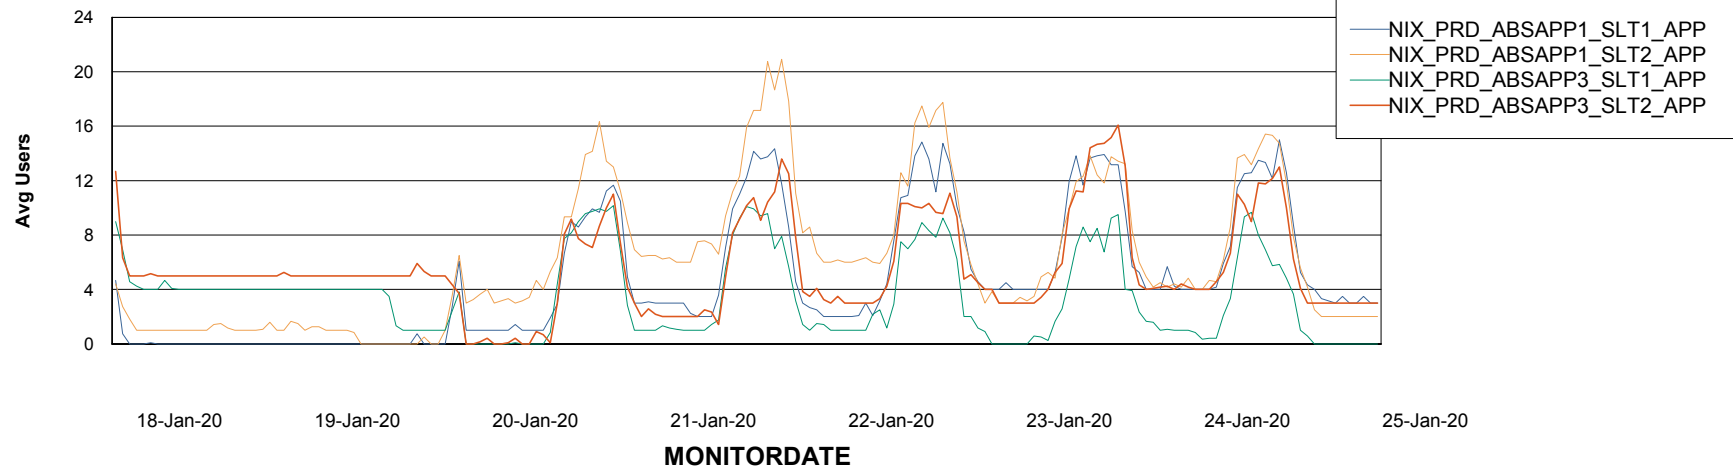

Standby Database Health NIX_Production

Recovery lag for last 7 days

Weekly SLA Customer Report

Customer NIX_Production
Database ID 51

ABSSolute Application Server Services

Avg memory used per ABS Server Service

Avg users per day per ABS server

Weekly SLA Customer Report

Customer NIX_Production
Database ID 51

ABSSolute Application ReportServer Services

Avg memory used per ReportServer Service

Weekly SLA Customer Report