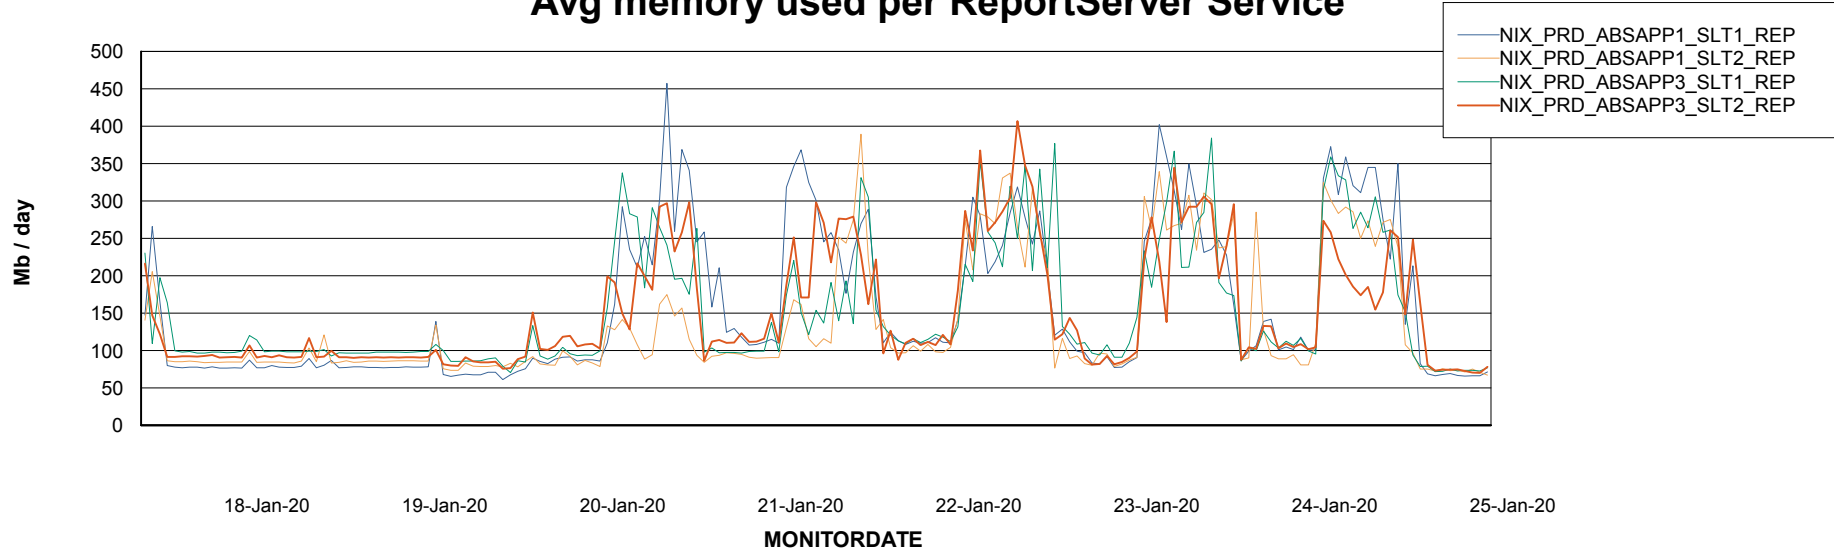

Avg users per day per ABS server

Weekly SLA Customer Report

Customer NIX_Production
Database ID 51

ABSSolute Application ReportServer Services

Avg memory used per ReportServer Service

Weekly SLA Customer Report