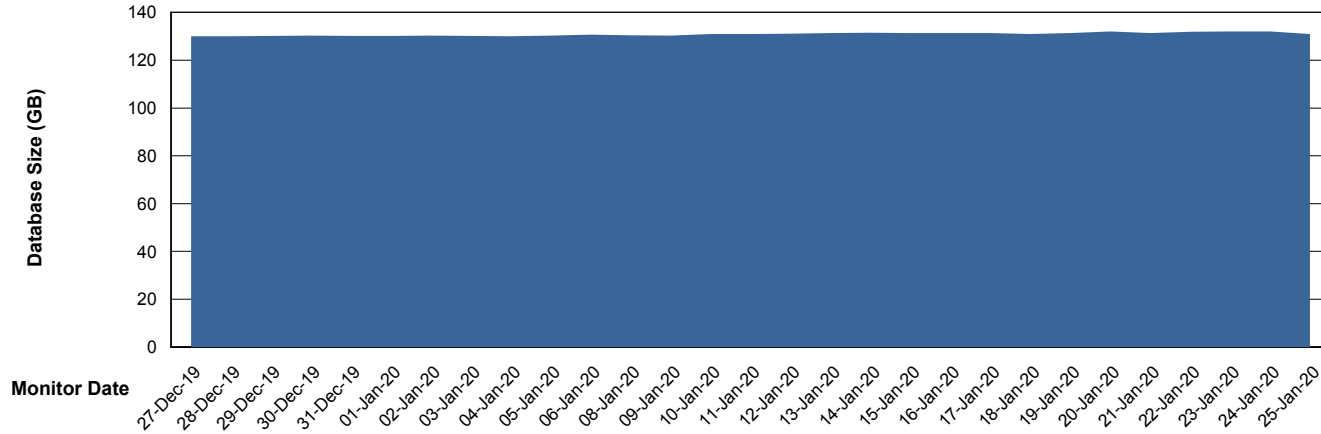

Customer NIX_Production
Database ID 51

Database Performance NIXDB_Standby

Weekly SLA Customer Report

Customer NIX_Production
Database ID 51

DATABASE SIZE NIXDB_BI

Database growth over last month

DATABASE SIZE NIXDB_Production