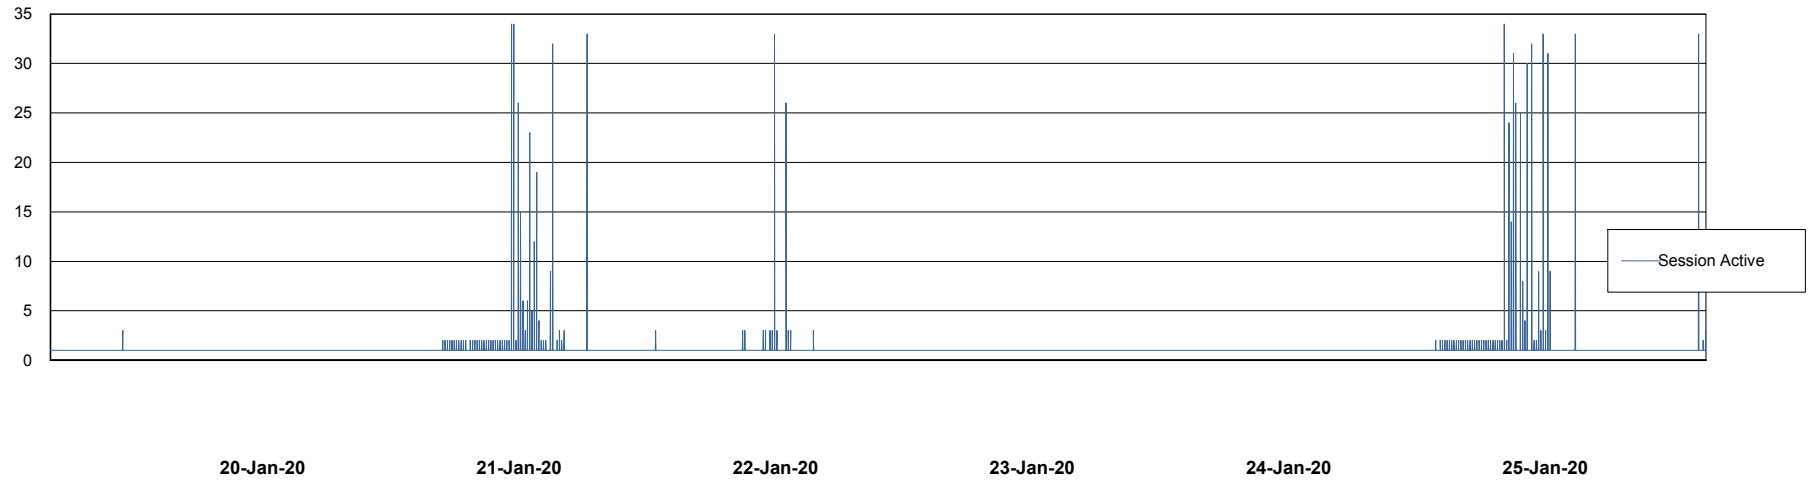

Database Performance NIXDB_Standby