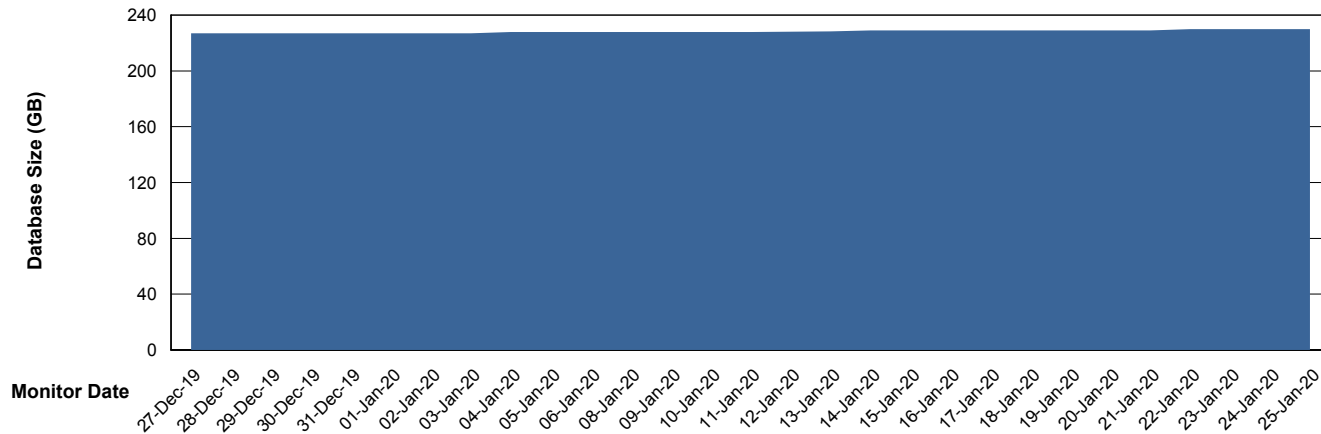

DATABASE SIZE NIXDB_Production

Database growth over last month