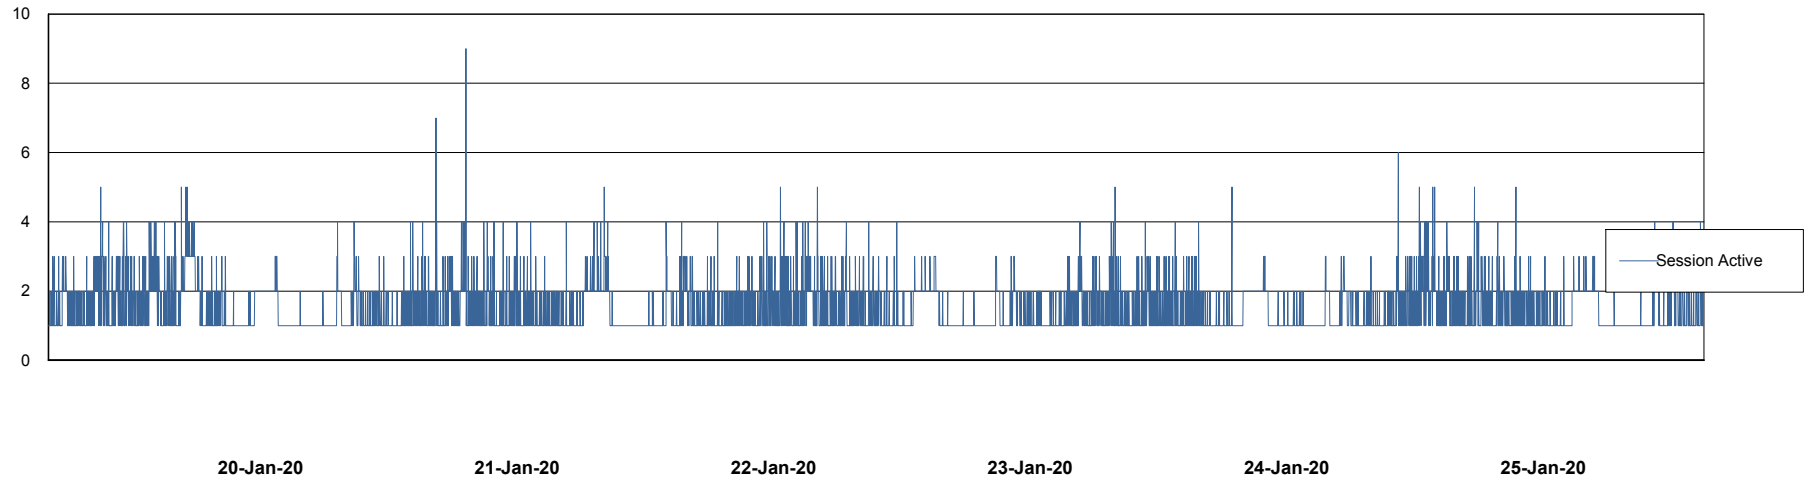

Weekly SLA Customer Report

Customer NIX_Production
Database ID 51

Database Performance NIXDB_BI

Weekly SLA Customer Report

Customer NIX_Production
Database ID 51

Database Performance NIXDB_Production

Weekly SLA Customer Report