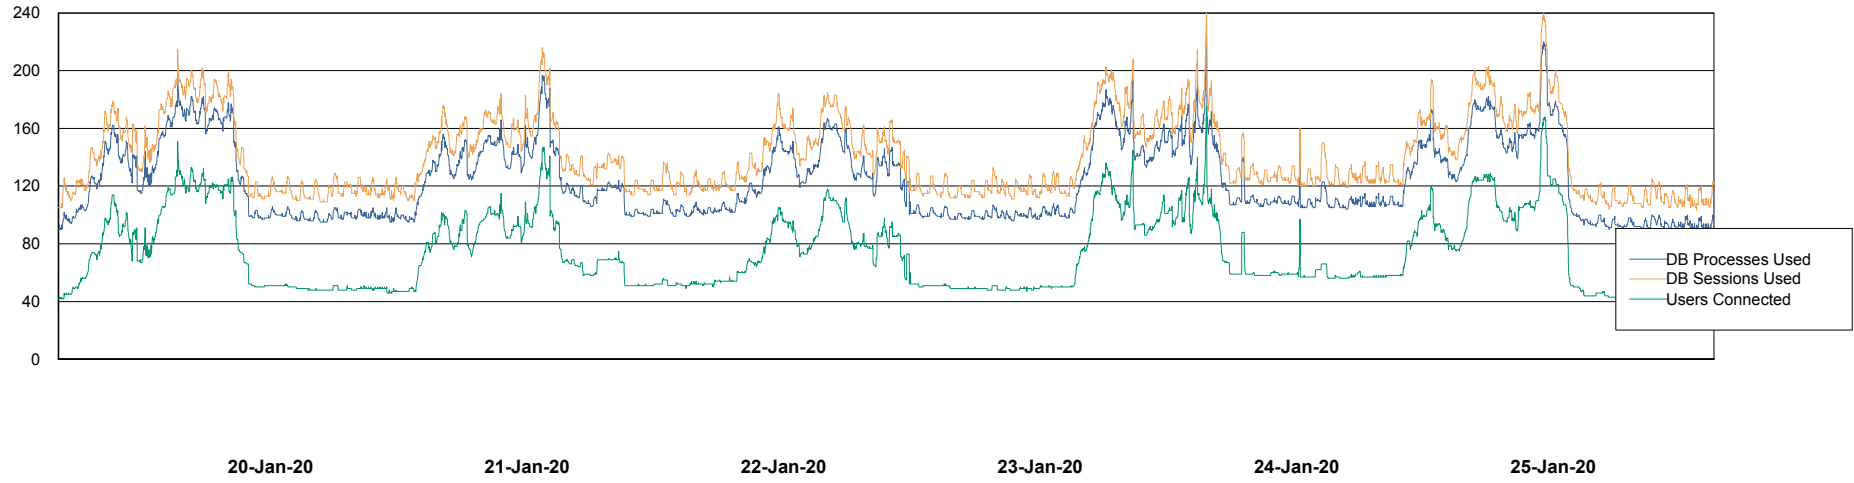

Weekly SLA Customer Report

Customer NIX_Production
Database ID 51

Database Performance NIXDB_BI

Weekly SLA Customer Report

Customer NIX_Production
Database ID 51

Database Performance NIXDB_Production

Weekly SLA Customer Report