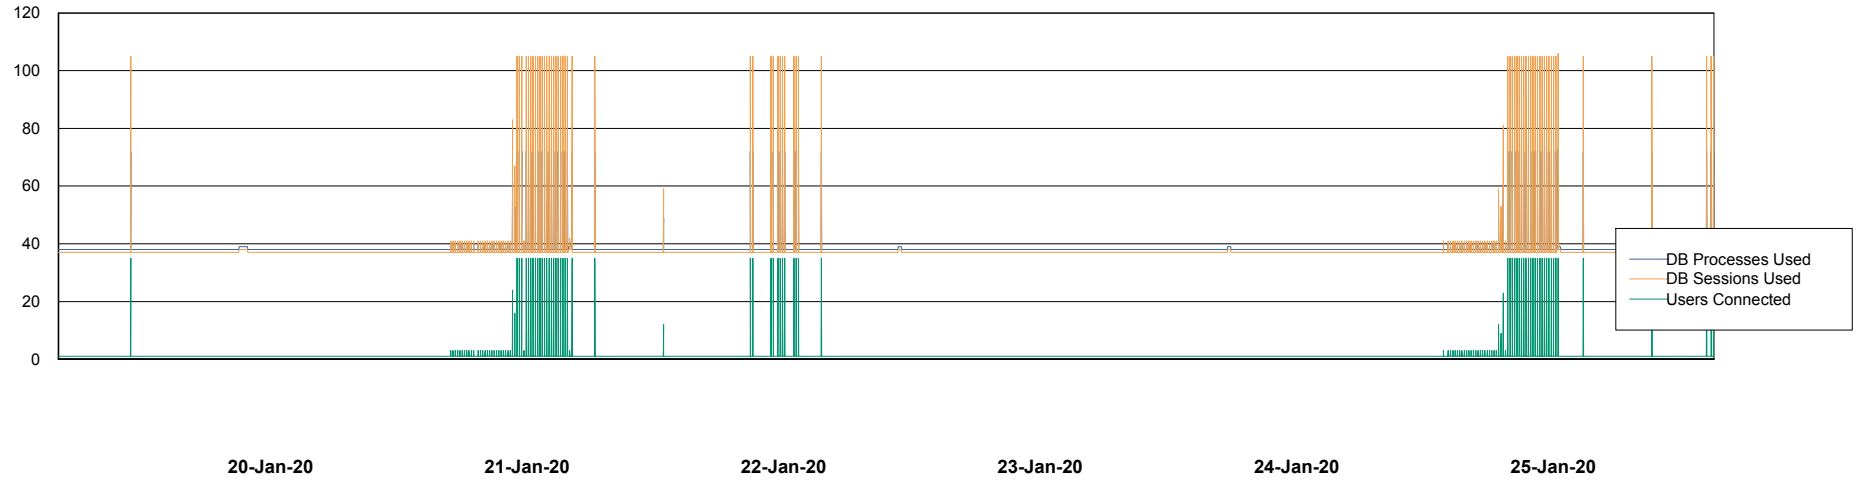

Database Performance NIXDB_Standby