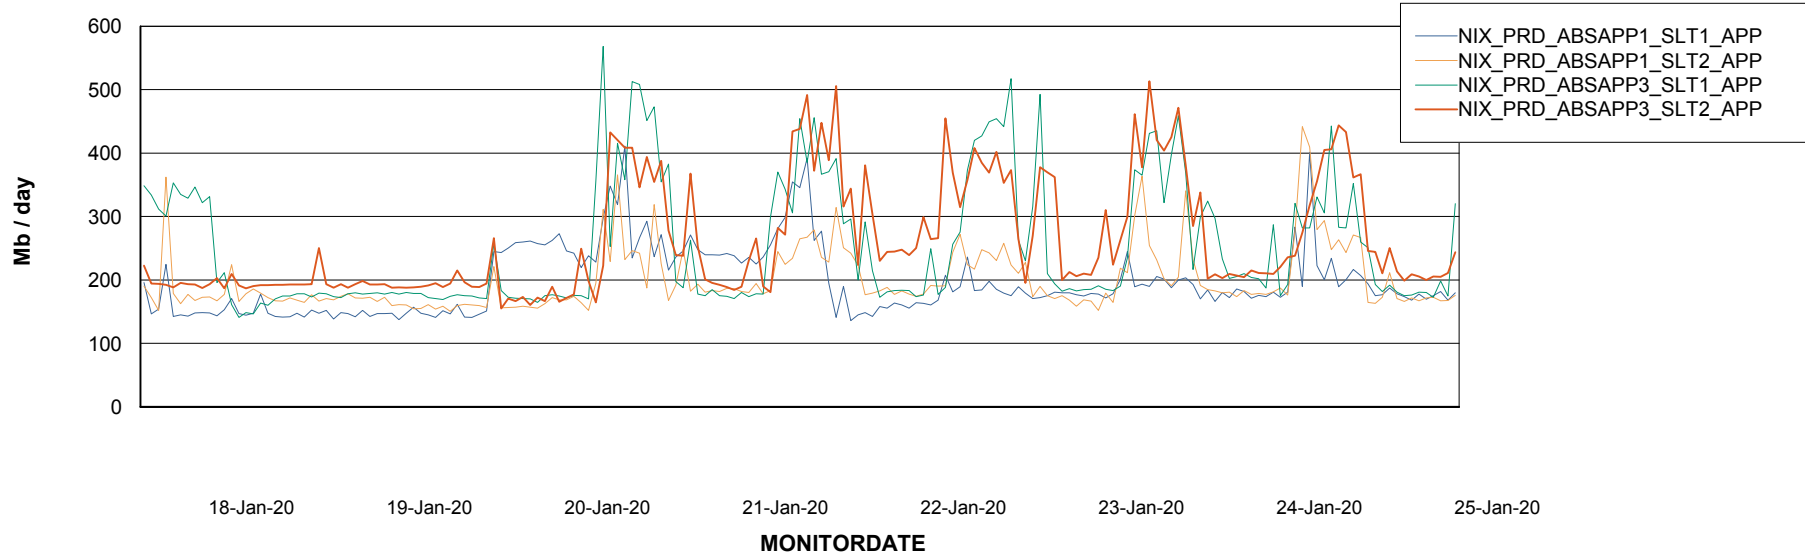

Standby Database Health NIX_Production

Recovery lag for last 7 days

Weekly SLA Customer Report

Customer NIX_Production
Database ID 51

ABSSolute Application Server Services

Avg memory used per ABS Server Service

Avg users per day per ABS server

Weekly SLA Customer Report

Customer NIX_Production
Database ID 51

ABSSolute Application ReportServer Services

Avg memory used per ReportServer Service

Weekly SLA Customer Report