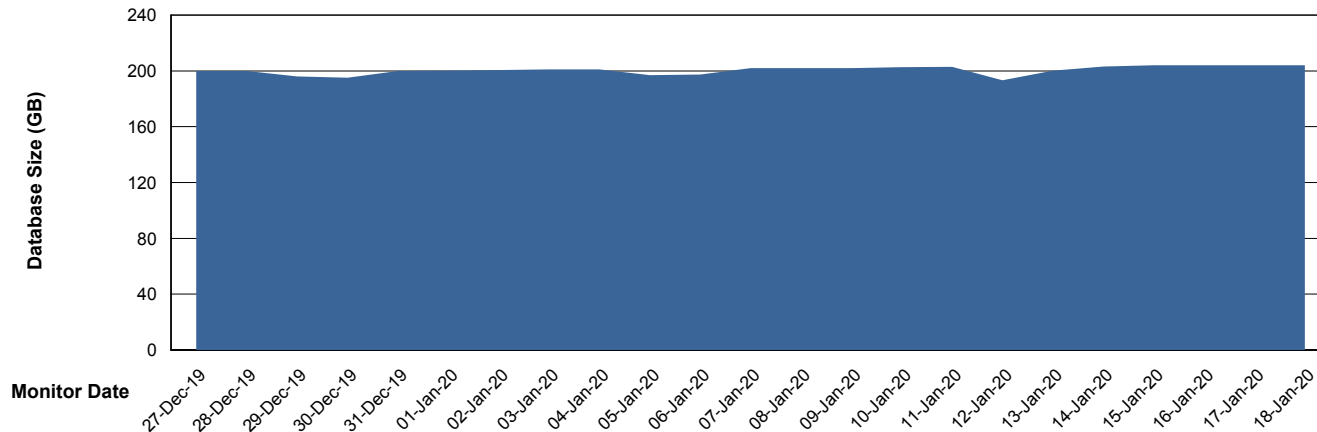

Weekly SLA Customer Report

Customer LLG_Production
Database ID 53

Weekly SLA Customer Report

Customer LLG_Production
Database ID 53

DATABASE SIZE LLGDB_BI02

Database growth over last month

DATABASE SIZE LLGDB_Production

Database growth over last month

Weekly SLA Customer Report

Customer LLG_Production
Database ID 53

DATABASE SIZE LLGDBBI_Production

Database growth over last month

Weekly SLA Customer Report

Customer LLG_Production
Database ID 53