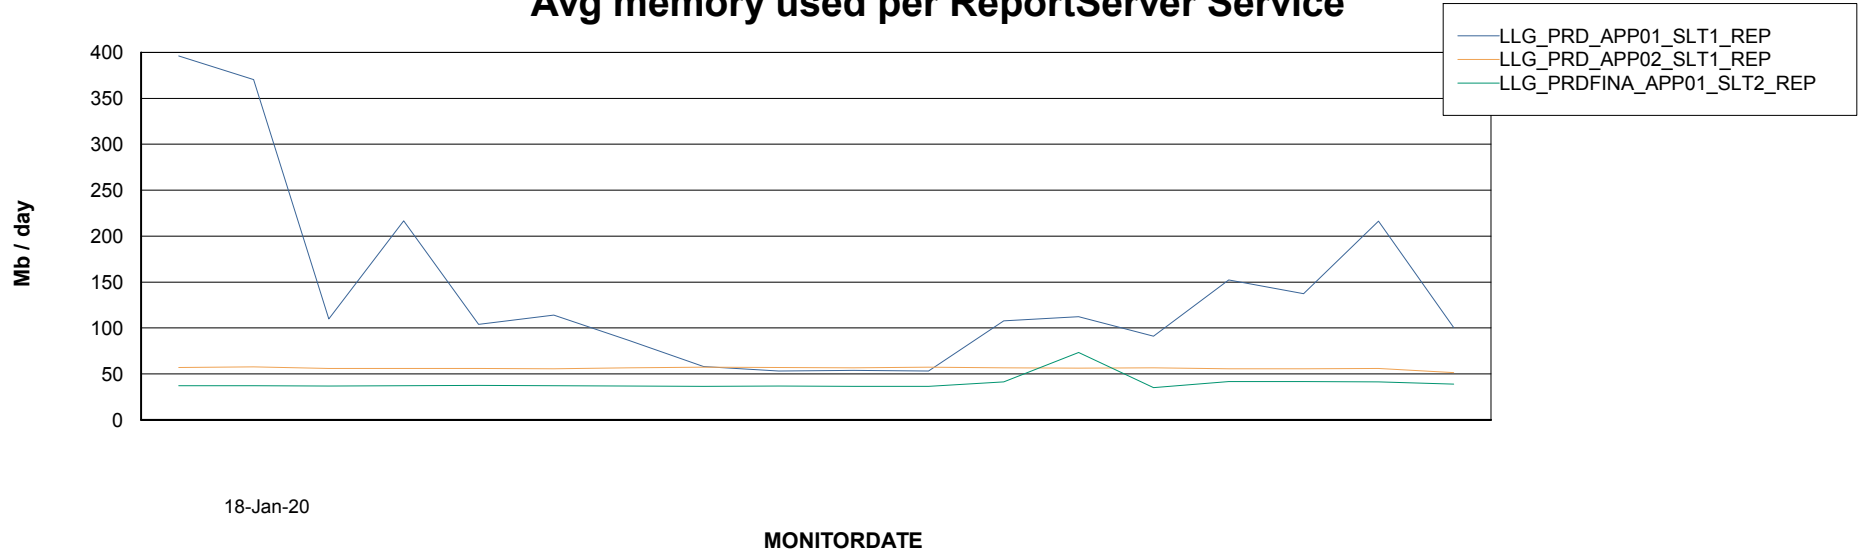

ABSSolute Application Server Services

Avg memory used per ABS Server Service

Weekly SLA Customer Report

Customer LLG_Production
Database ID 53

ABSSolute Application Server Services

Avg memory used per ReportServer Service