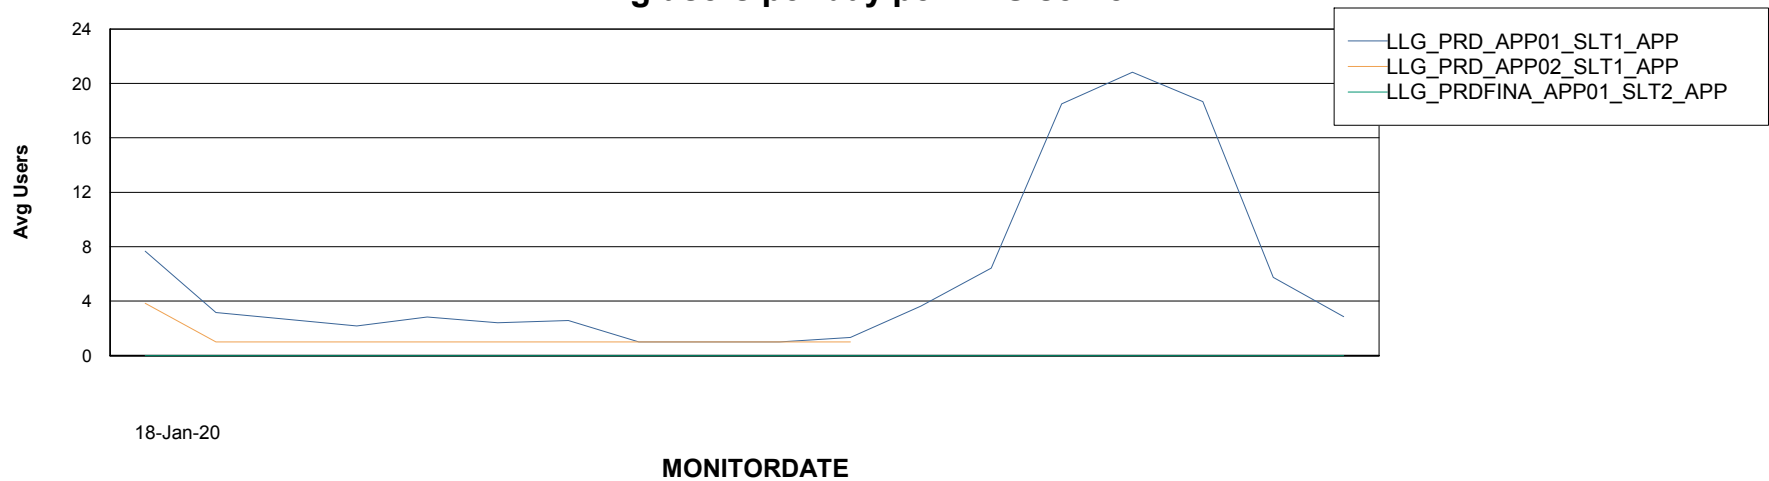

ABSSolute Application Server Services

Avg memory used per ABS Server Service

Weekly SLA Customer Report

Customer LLG_Production
Database ID 53

ABSSolute Application Server Services

Avg memory used per ReportServer Service

Avg users per day per ABS server

Weekly SLA Customer Report

Customer LLG_Production
Database ID 53