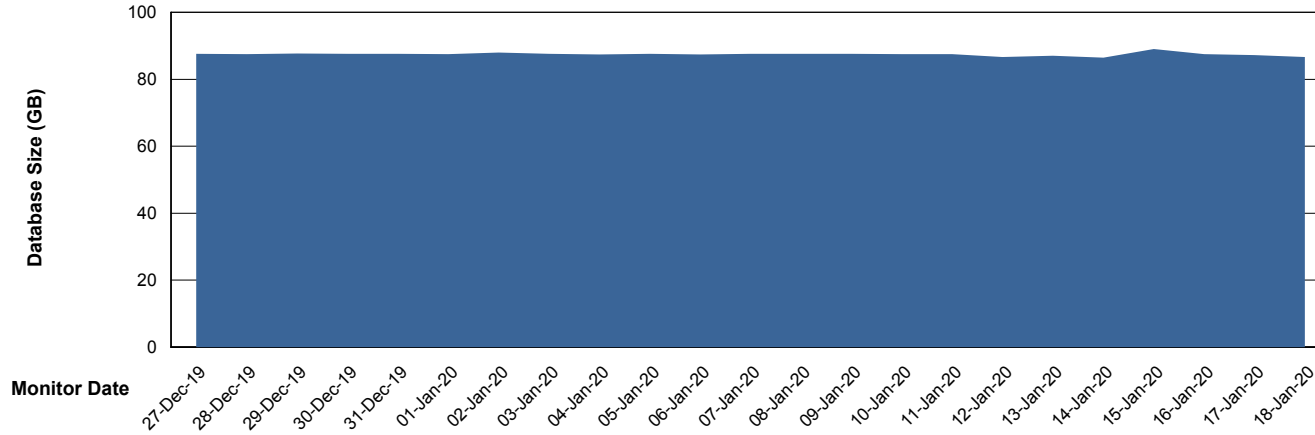

Weekly SLA Customer Report

Customer LLG_Production
Database ID 53

Weekly SLA Customer Report

Customer LLG_Production
Database ID 53

DATABASE SIZE LLGDB_BI02

Database growth over last month

DATABASE SIZE LLGDB_Production

Database growth over last month

Weekly SLA Customer Report

Customer LLG_Production
Database ID 53

DATABASE SIZE LLGDBBI_Production

Database growth over last month

Weekly SLA Customer Report

Customer LLG_Production
Database ID 53

ABSSolute Application Server Services

Avg memory used per ABS Server Service

Weekly SLA Customer Report

Customer LLG_Production
Database ID 53

ABSSolute Application Server Services

Avg memory used per ReportServer Service