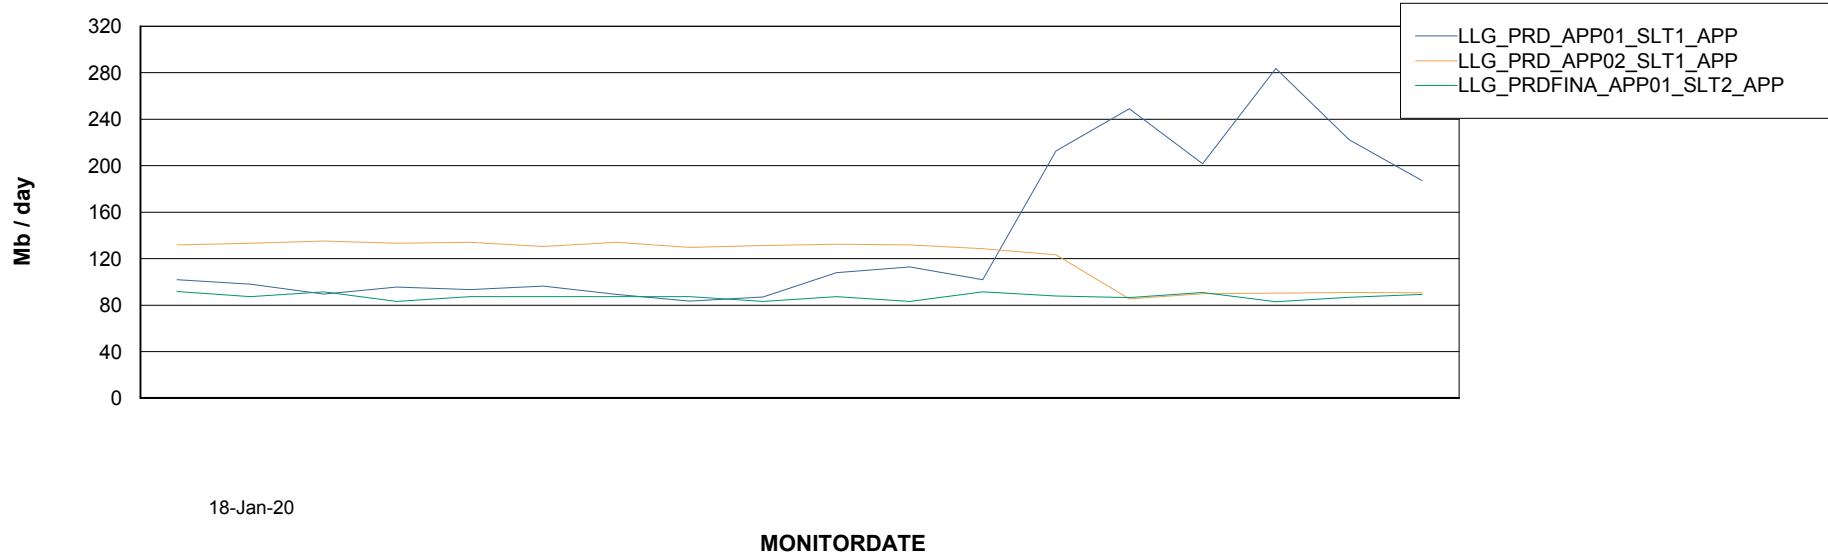

Weekly SLA Customer Report

Customer LLG_Production
Database ID 53

Weekly SLA Customer Report

Customer LLG_Production
Database ID 53

DATABASE SIZE LLGDB_BI02

Database growth over last month

DATABASE SIZE LLGDB_Production

Database growth over last month

Weekly SLA Customer Report

Customer LLG_Production
Database ID 53

DATABASE SIZE LLGDBBI_Production

Database growth over last month

Weekly SLA Customer Report

Customer LLG_Production
Database ID 53

ABSSolute Application Server Services

Avg memory used per ABS Server Service

Weekly SLA Customer Report

Customer LLG_Production
Database ID 53

ABSSolute Application Server Services

Avg memory used per ReportServer Service