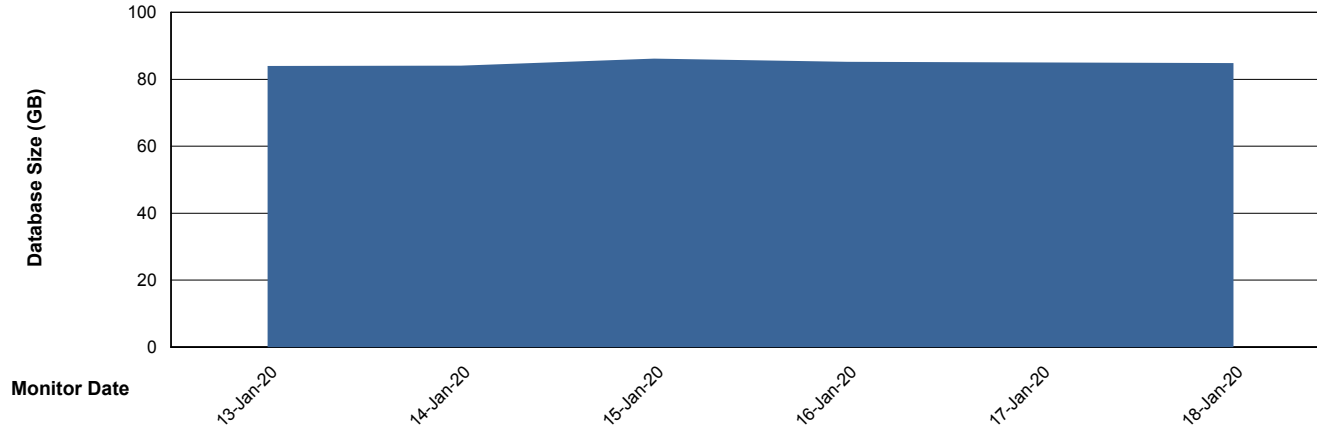

Weekly SLA Customer Report

Customer LLG_Production
Database ID 53

Weekly SLA Customer Report

Customer LLG_Production
Database ID 53

DATABASE SIZE LLGDB_BI02

Database growth over last month

DATABASE SIZE LLGDB_Production

Database growth over last month

Weekly SLA Customer Report

Customer LLG_Production
Database ID 53

DATABASE SIZE LLGDBBI_Production

Database growth over last month

Weekly SLA Customer Report

Customer LLG_Production
Database ID 53