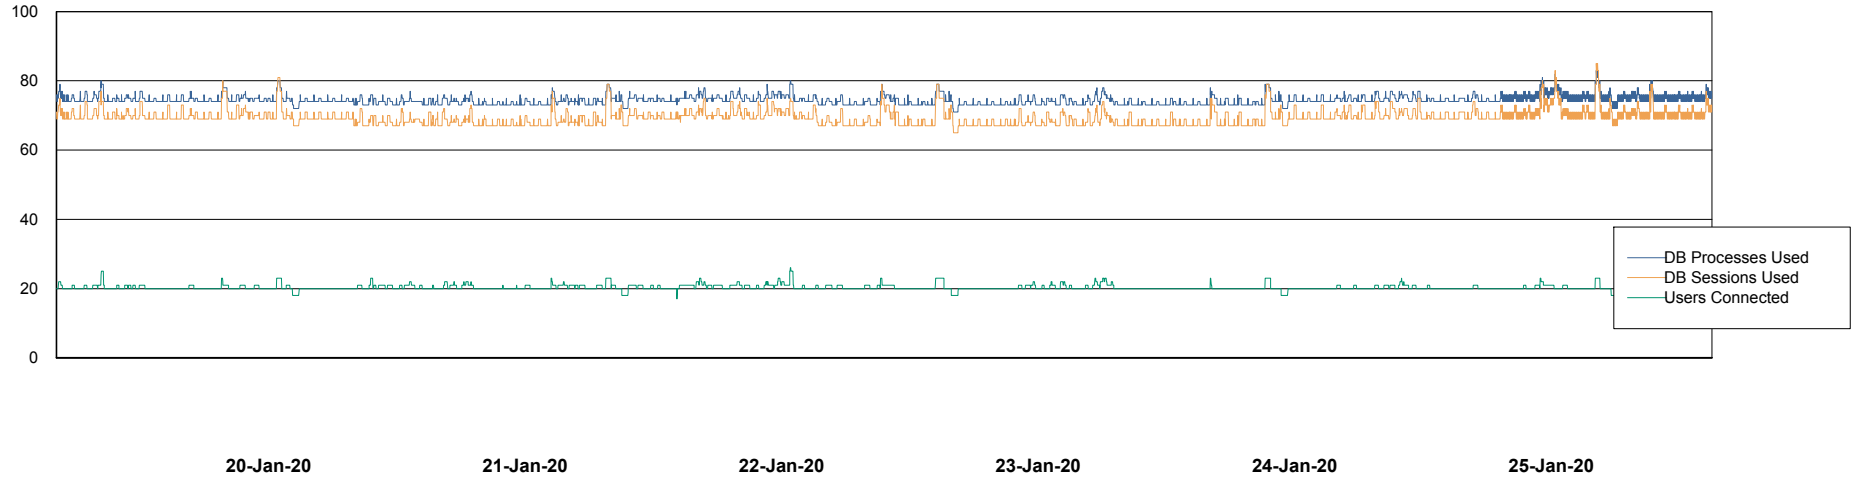

Database Performance KLADB_Production

DB Processes Max 500
DB Sessions Max 772