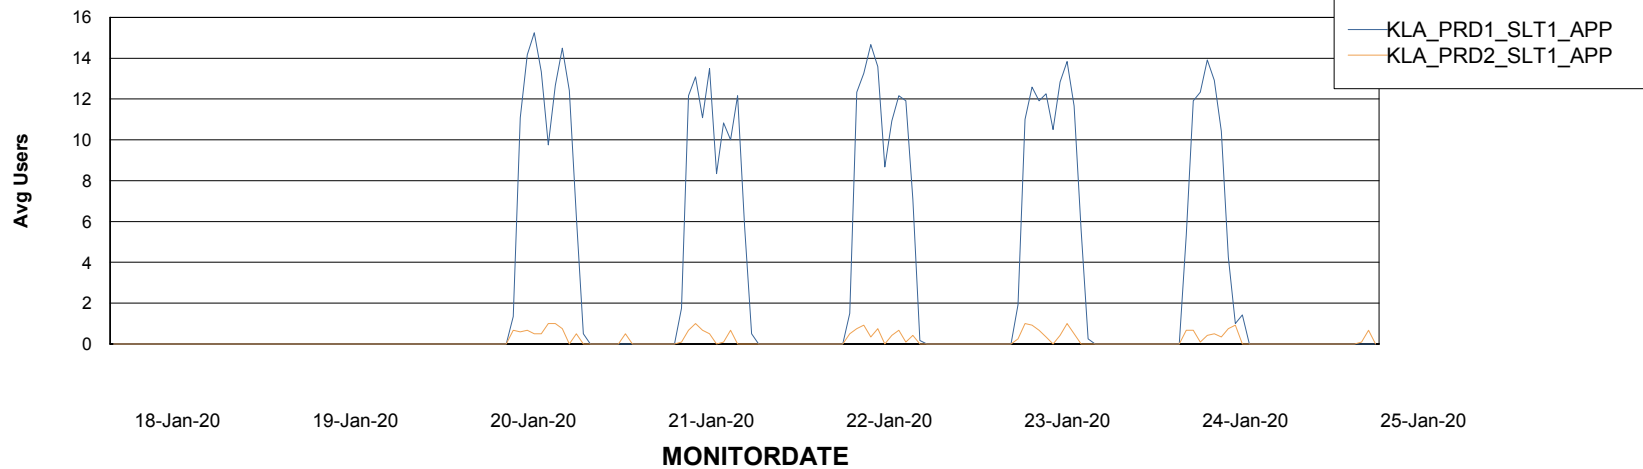

Avg users per day per ABS server