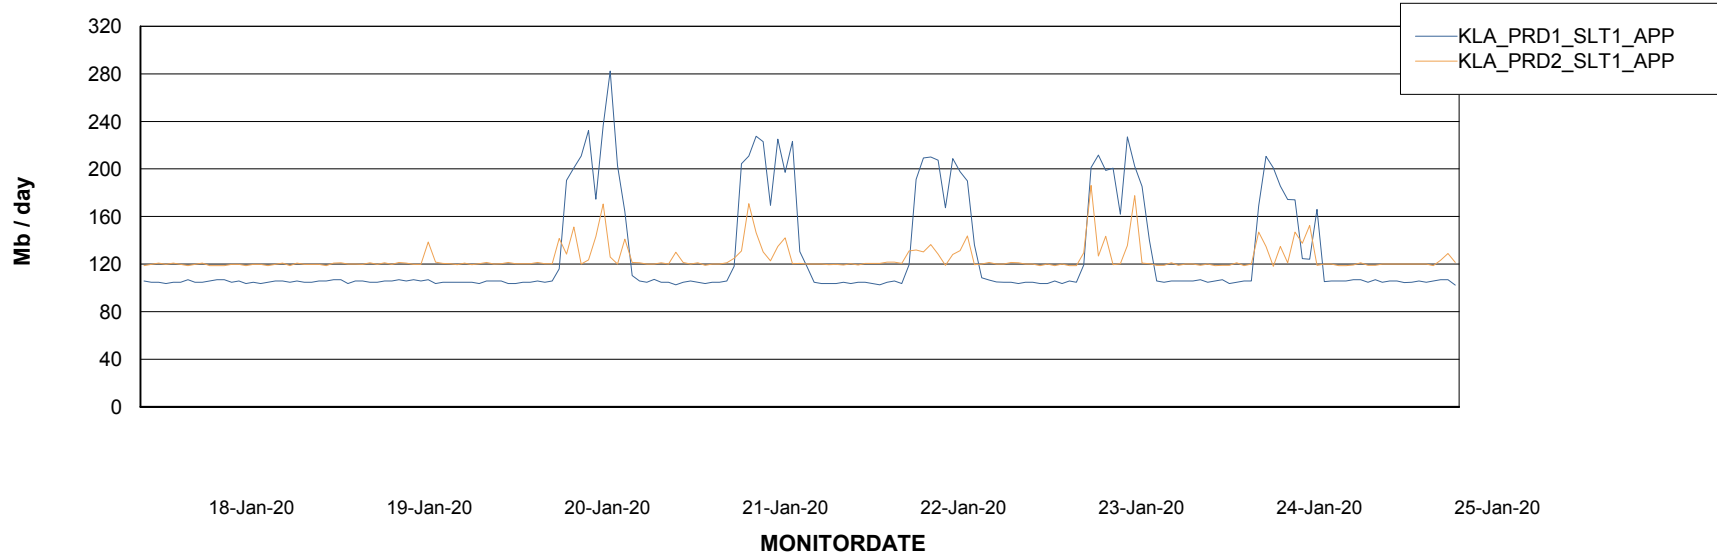

ABSSolute Application Server Services

Avg memory used per ABS Server Service