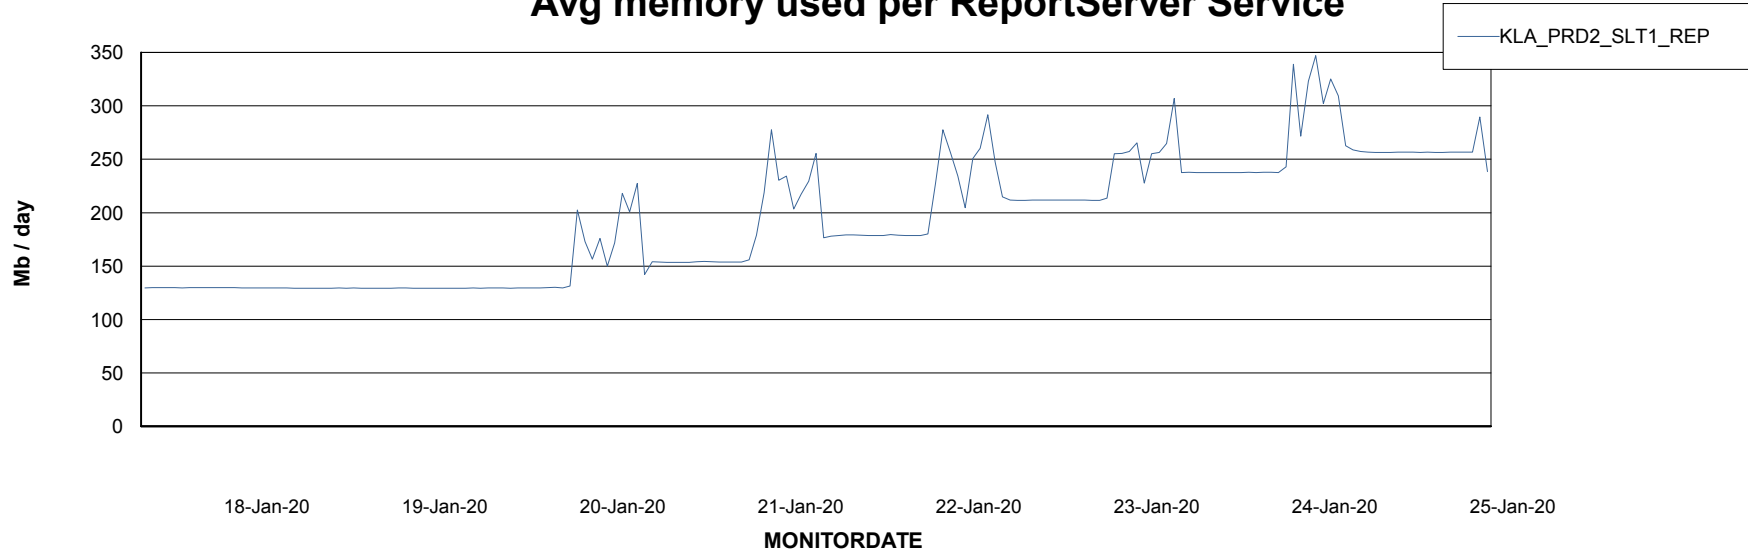

ABSSolute Application ReportServer Services

Avg memory used per ReportServer Service