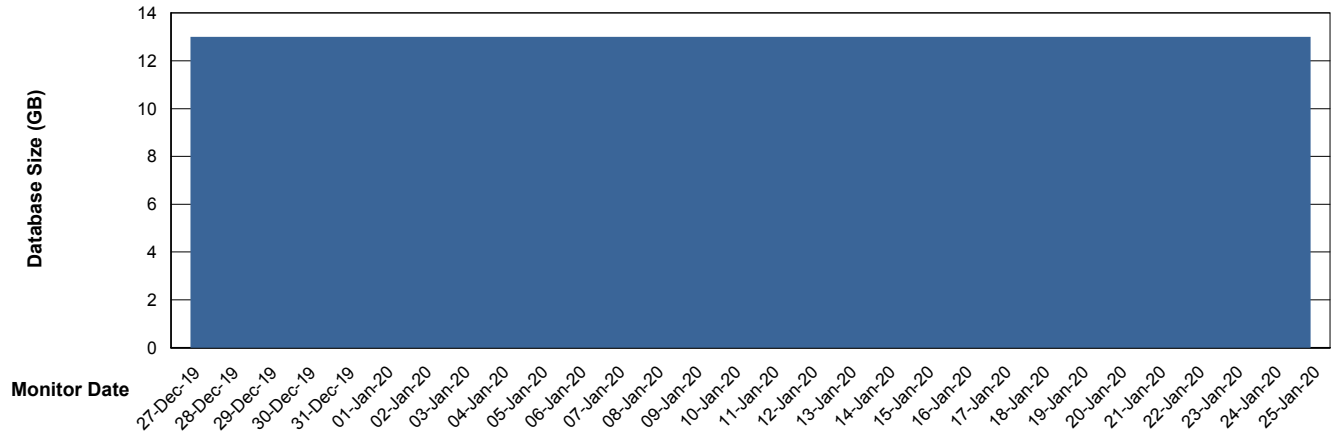

DATABASE SIZE ELJDB_PRD_BI

Database growth over last month