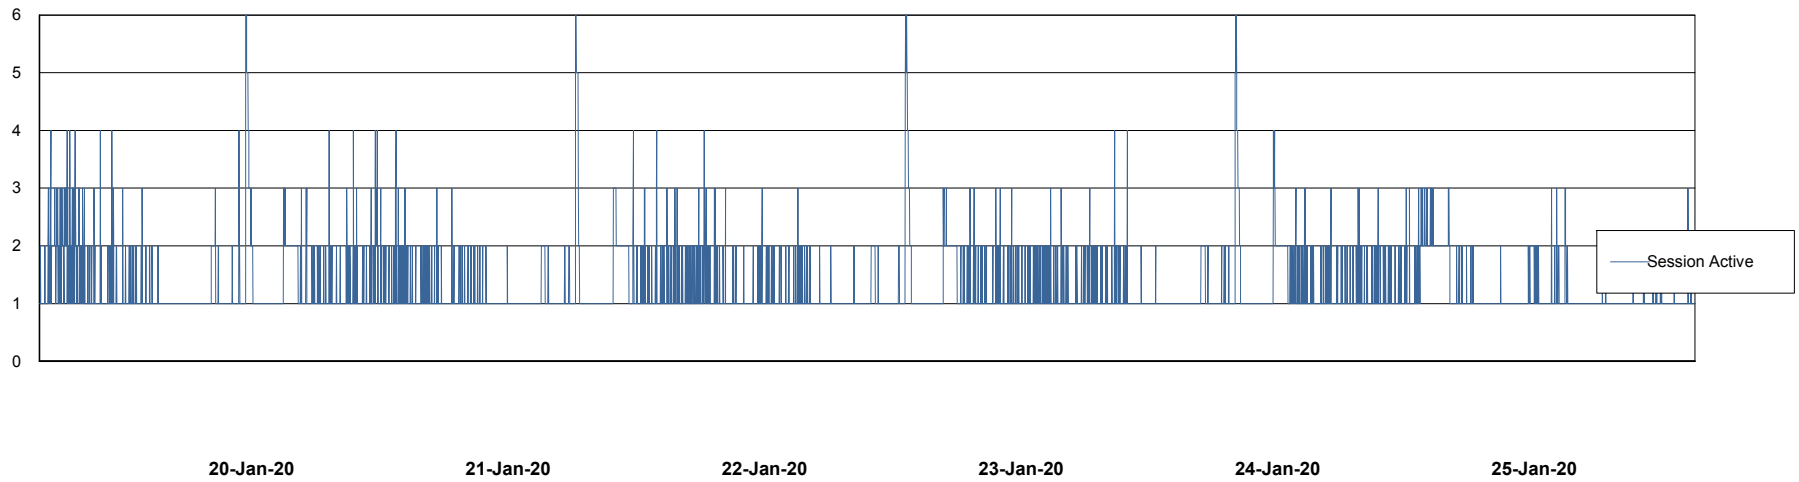

Database Performance ELJDB_Production

DB Processes Max 600
DB Sessions Max 924