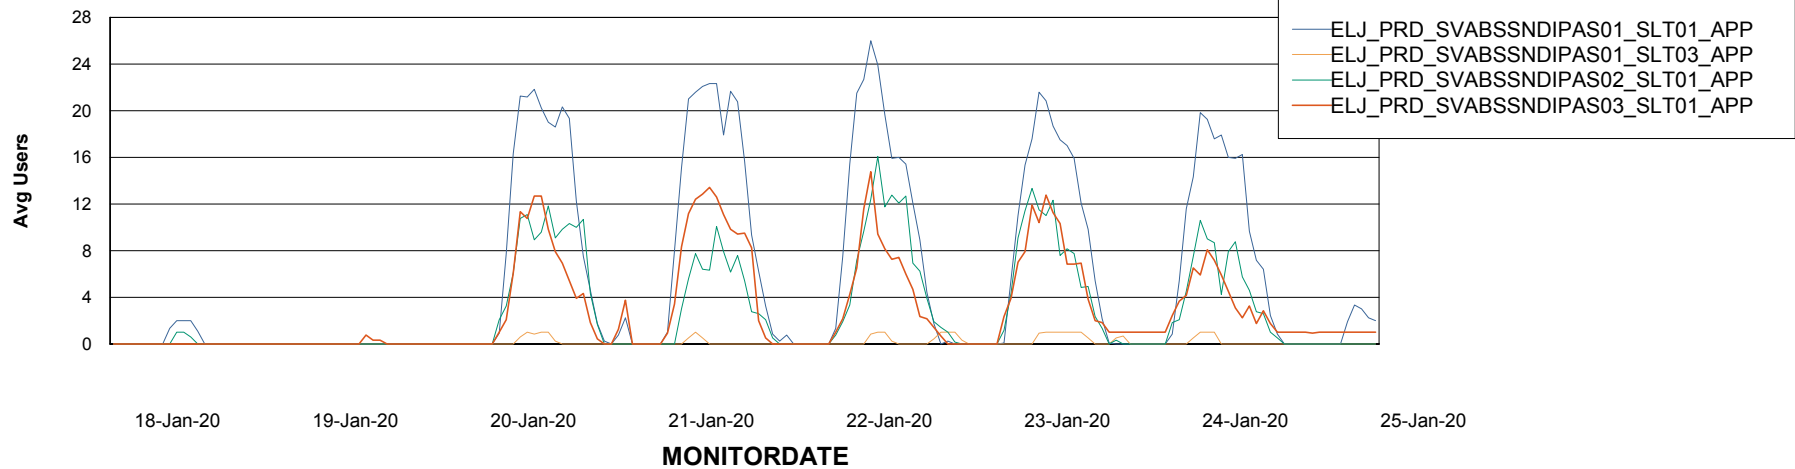

Avg users per day per ABS server