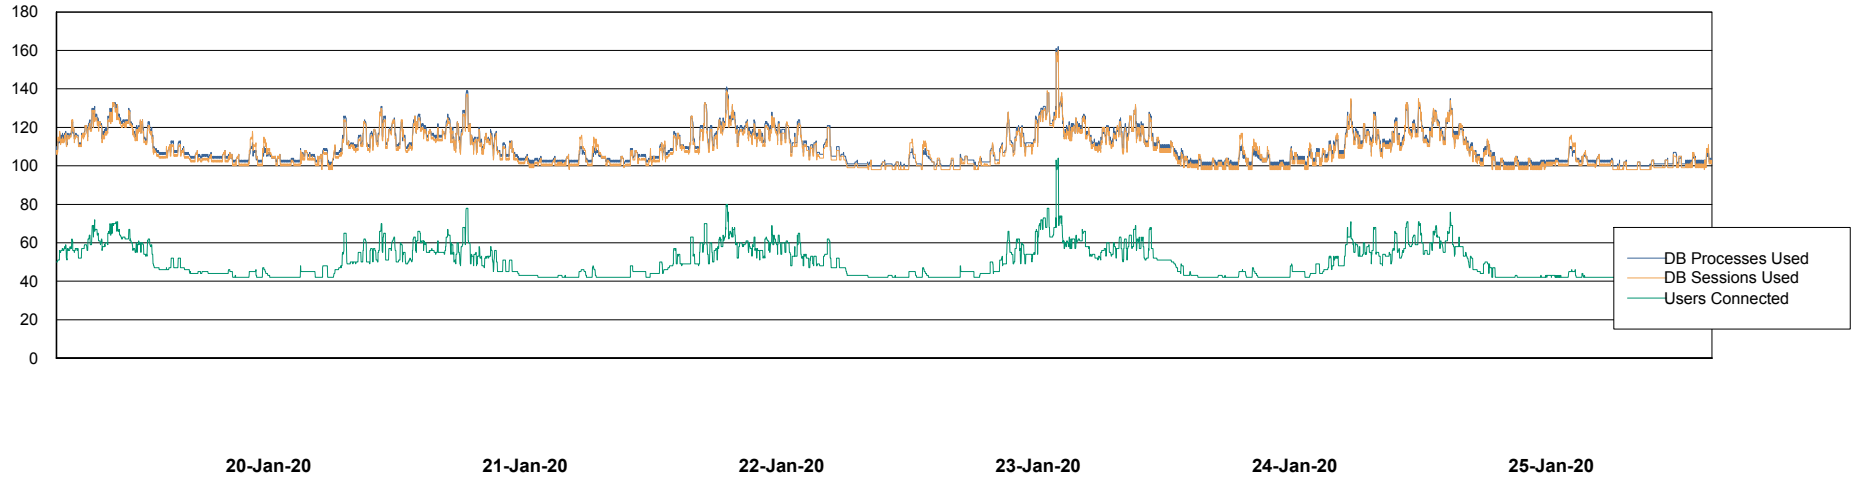

Database Performance ELJDB_Production

DB Processes Max 600
DB Sessions Max 924