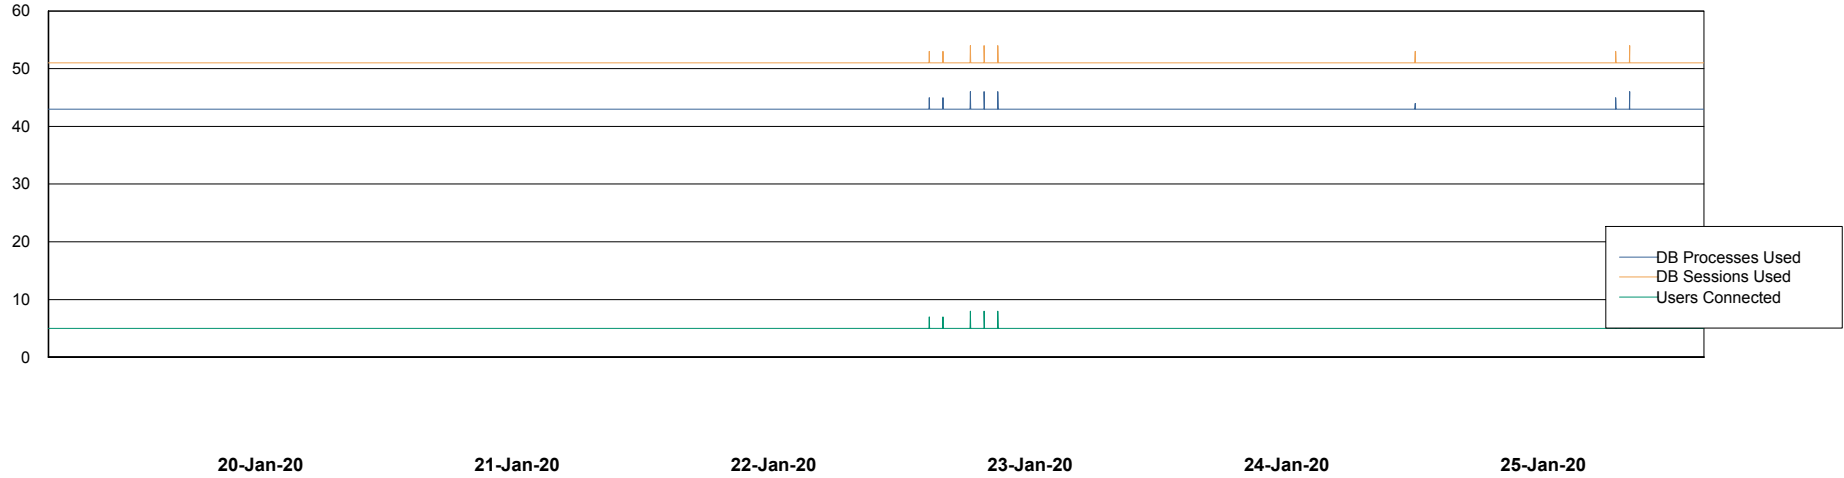

Database Performance ELJDB_Standby

DB Processes Max 600
DB Sessions Max 924