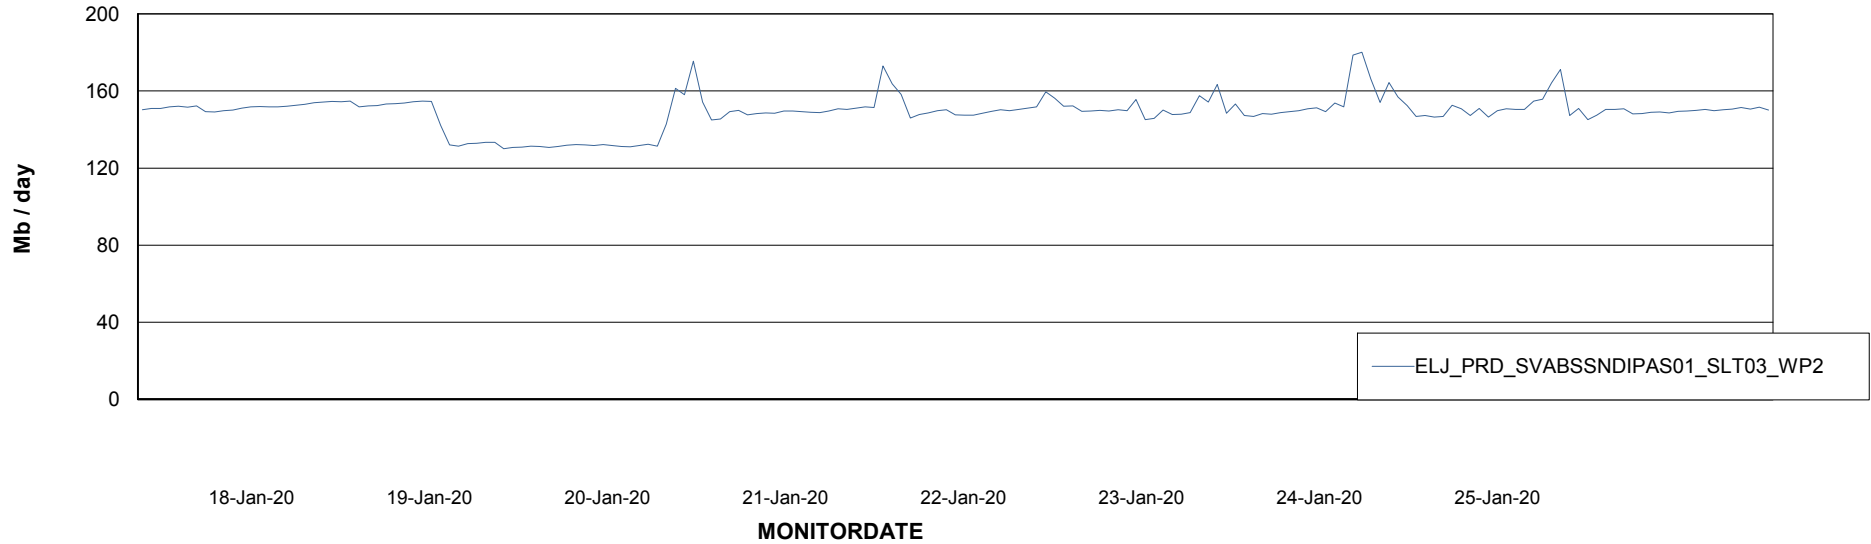

ABSSolute Web Component Services

Avg memory used per ABS Web component