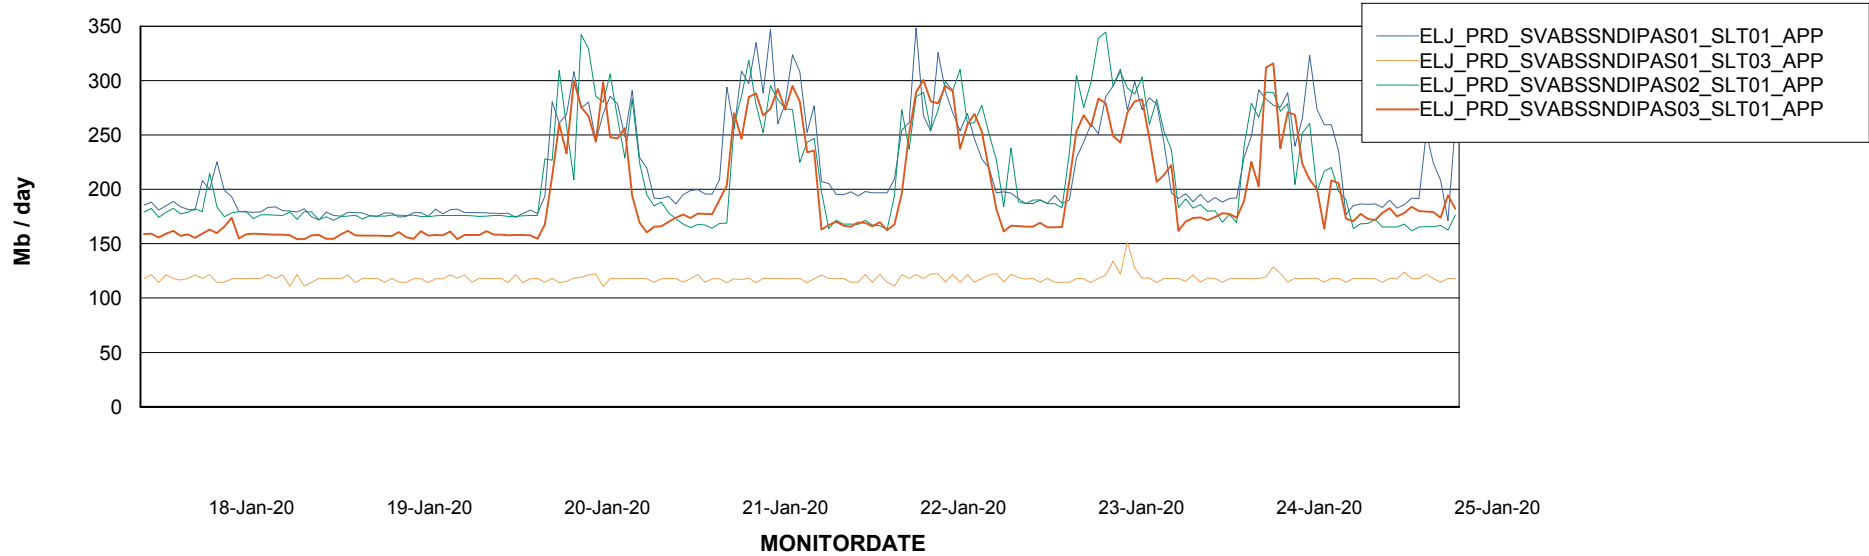

ABSSolute Application Server Services

Avg memory used per ABS Server Service