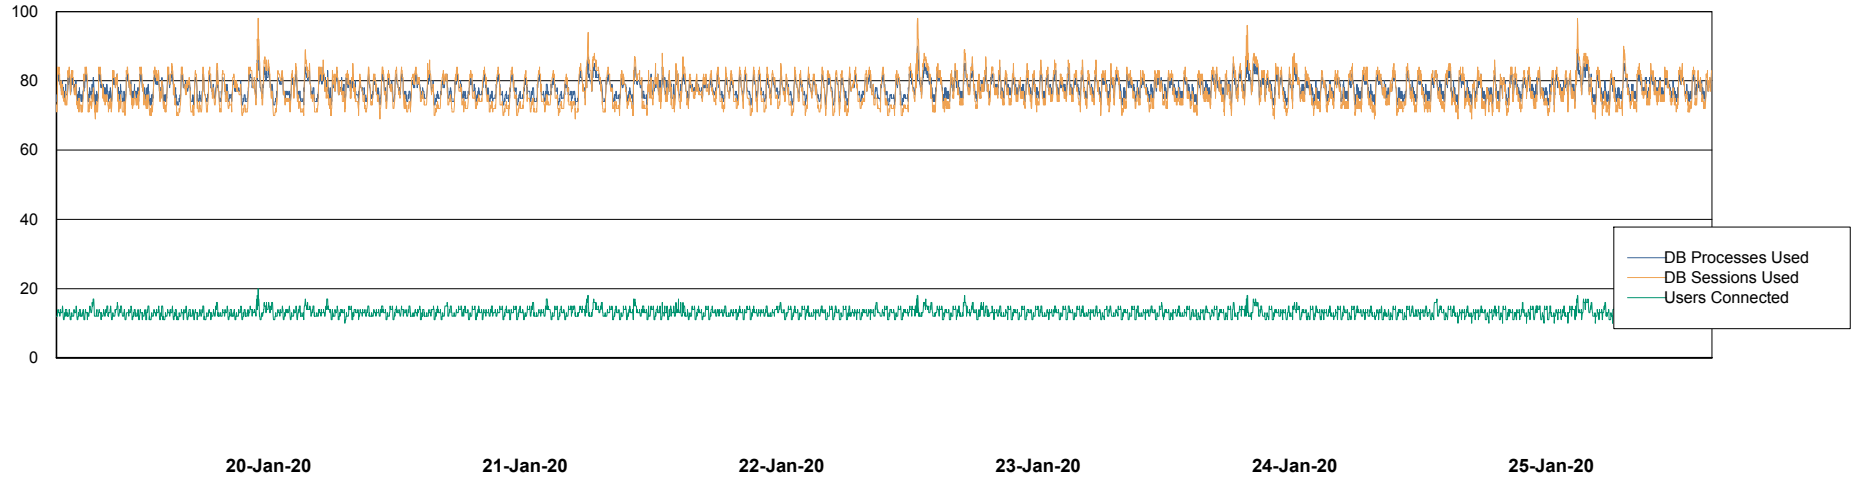

Database Performance ELJDB_PRD_BI

DB Processes Max 1,000
DB Sessions Max 1,524