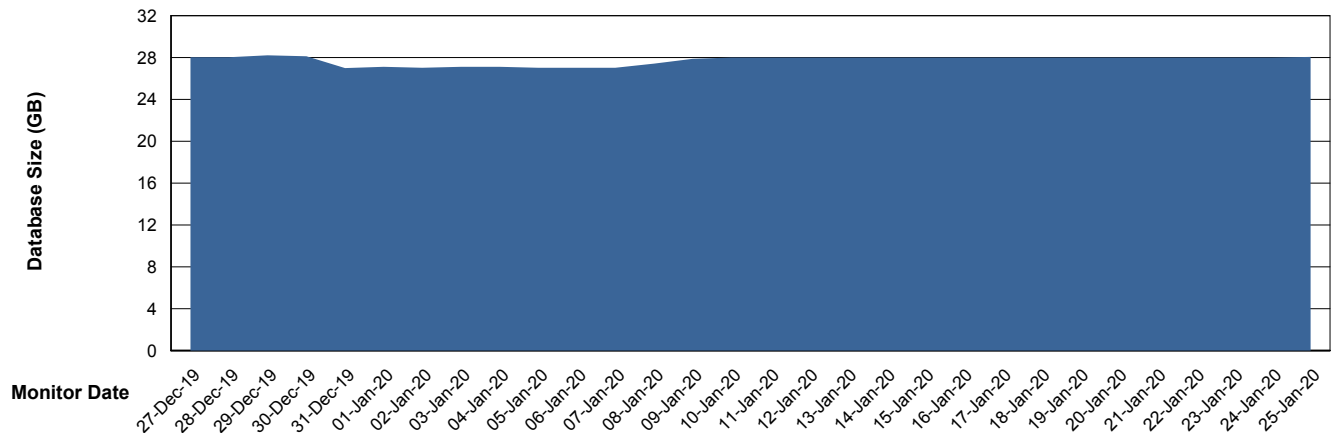

# Weekly SLA Customer Report

Customer ELJ Production  
Database ID 72

DATABASE SIZE ELJDB\_PRD\_BI

### Database growth over last month

DATABASE SIZE ELJDB\_Production

### Database growth over last month