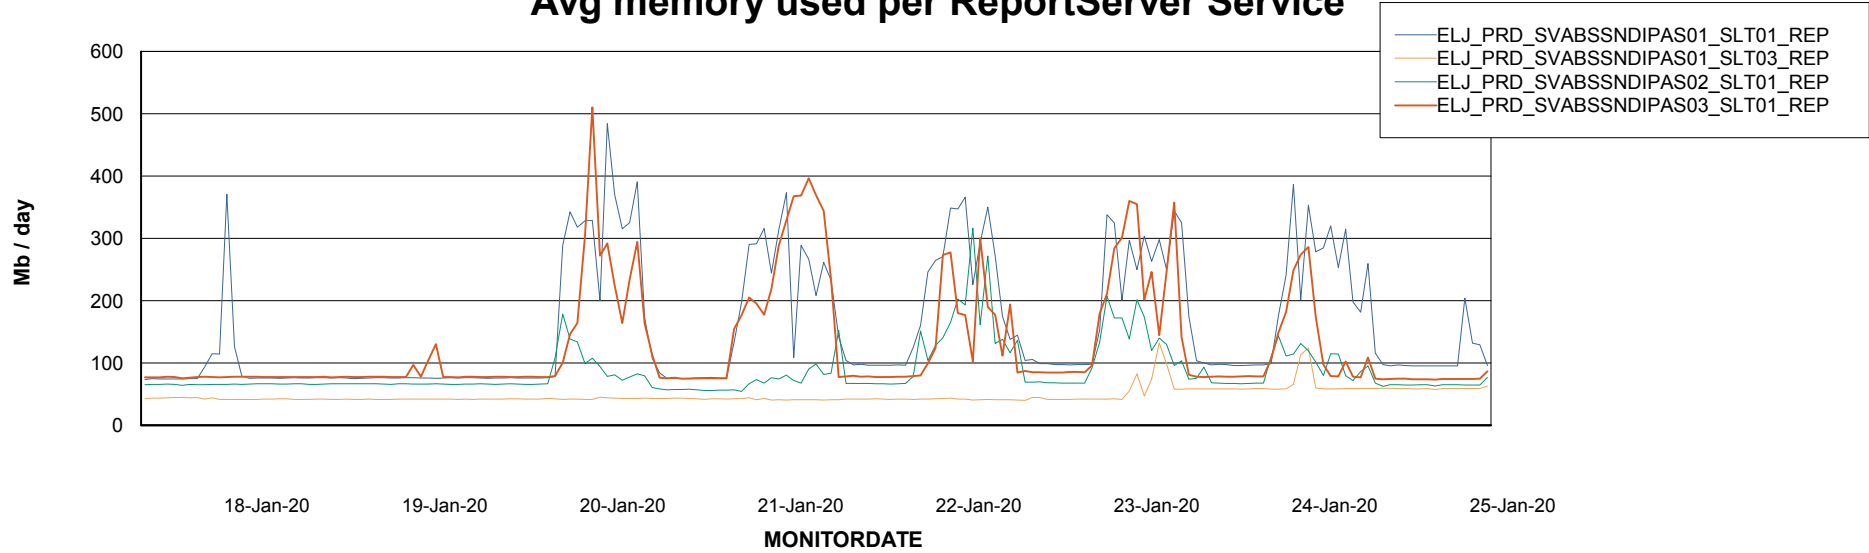

ABSSolute Application ReportServer Services

Avg memory used per ReportServer Service