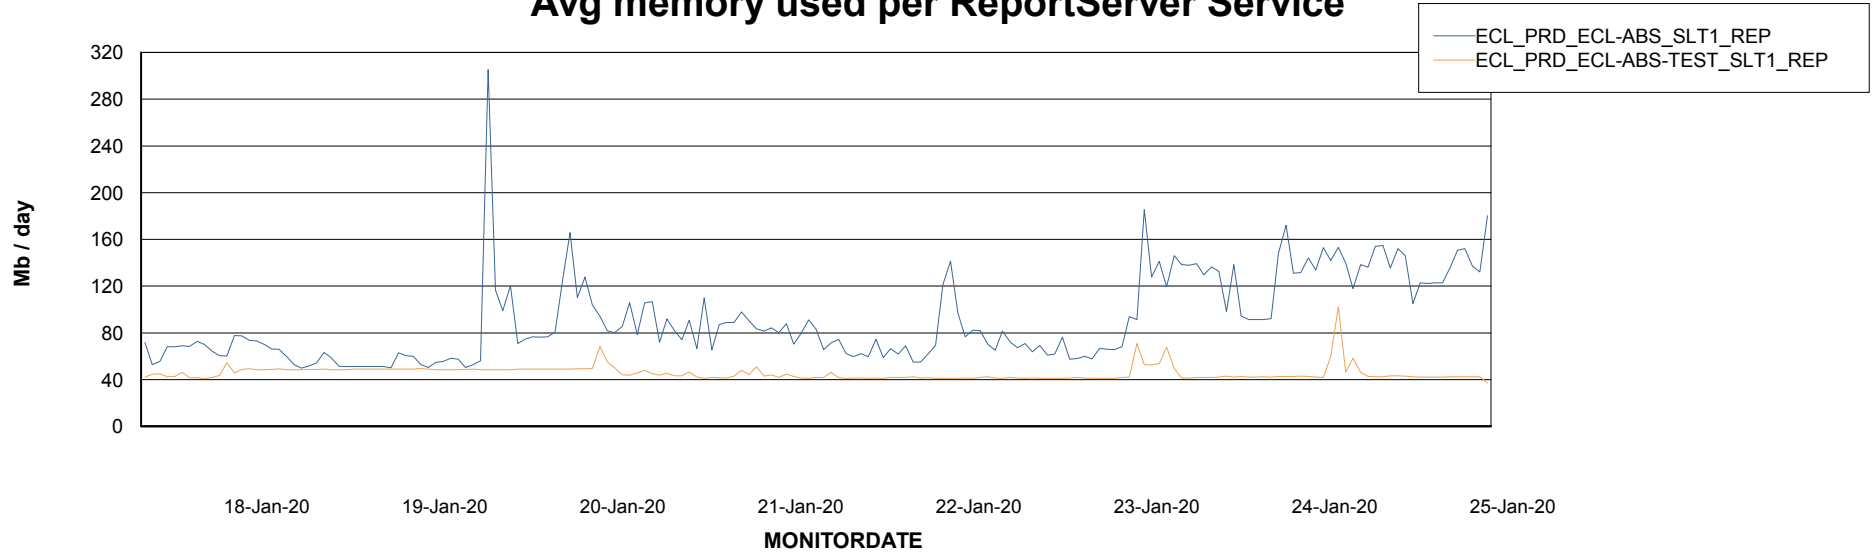

Avg memory used per ABS Server Service

Avg users per day per ABS server

Weekly SLA Customer Report

Customer ECL Production
Database ID 77

ABSSolute Application ReportServer Services

Avg memory used per ReportServer Service