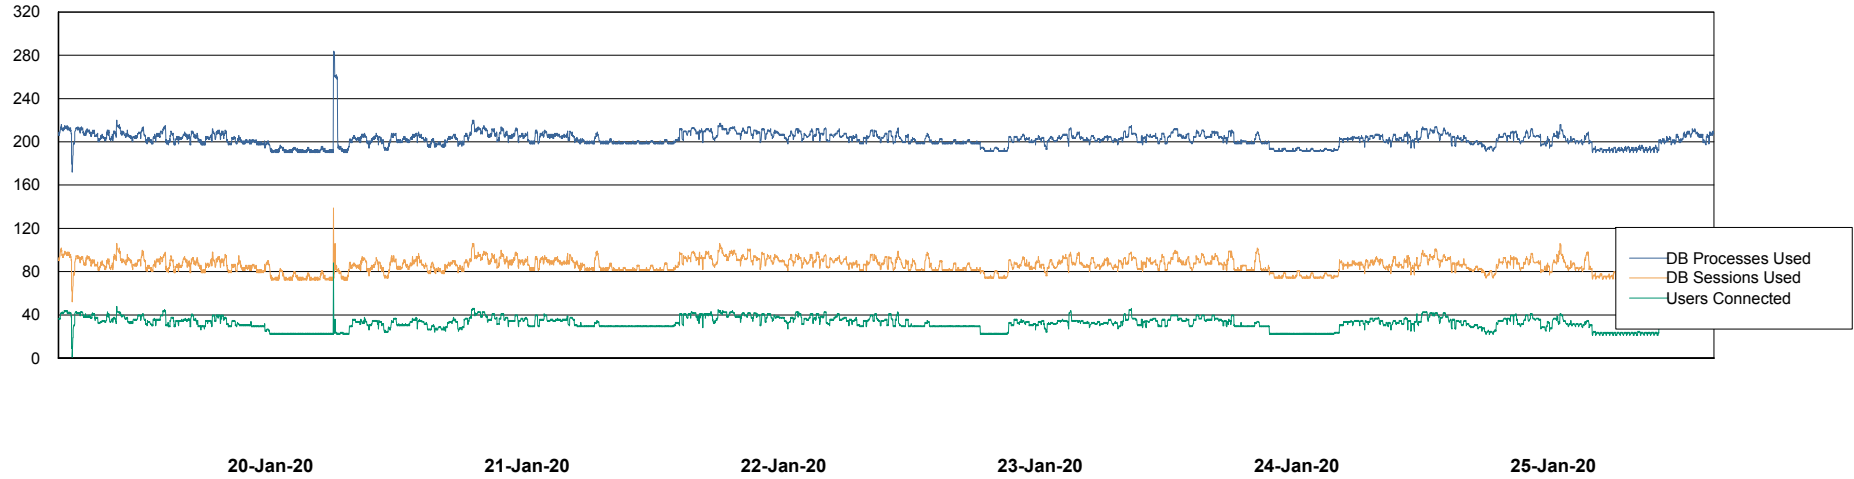

Weekly SLA Customer Report

Customer ECL Production
Database ID 77

Harddisk Usage ECL_PRD_ECL-ABS-WEB

	Free disk space on c: (%)	Total disk space on c: (Gb)
25-Jan-20	79	127
24-Jan-20	79	127
23-Jan-20	79	127
22-Jan-20	79	127
21-Jan-20	79	127
20-Jan-20	79	127
19-Jan-20	80	127

Weekly SLA Customer Report

Customer ECL Production
Database ID 77

Database Performance ECLDB_Production

DB Processes Max 300
DB Sessions Max 480

Weekly SLA Customer Report

Customer ECL Production
Database ID 77