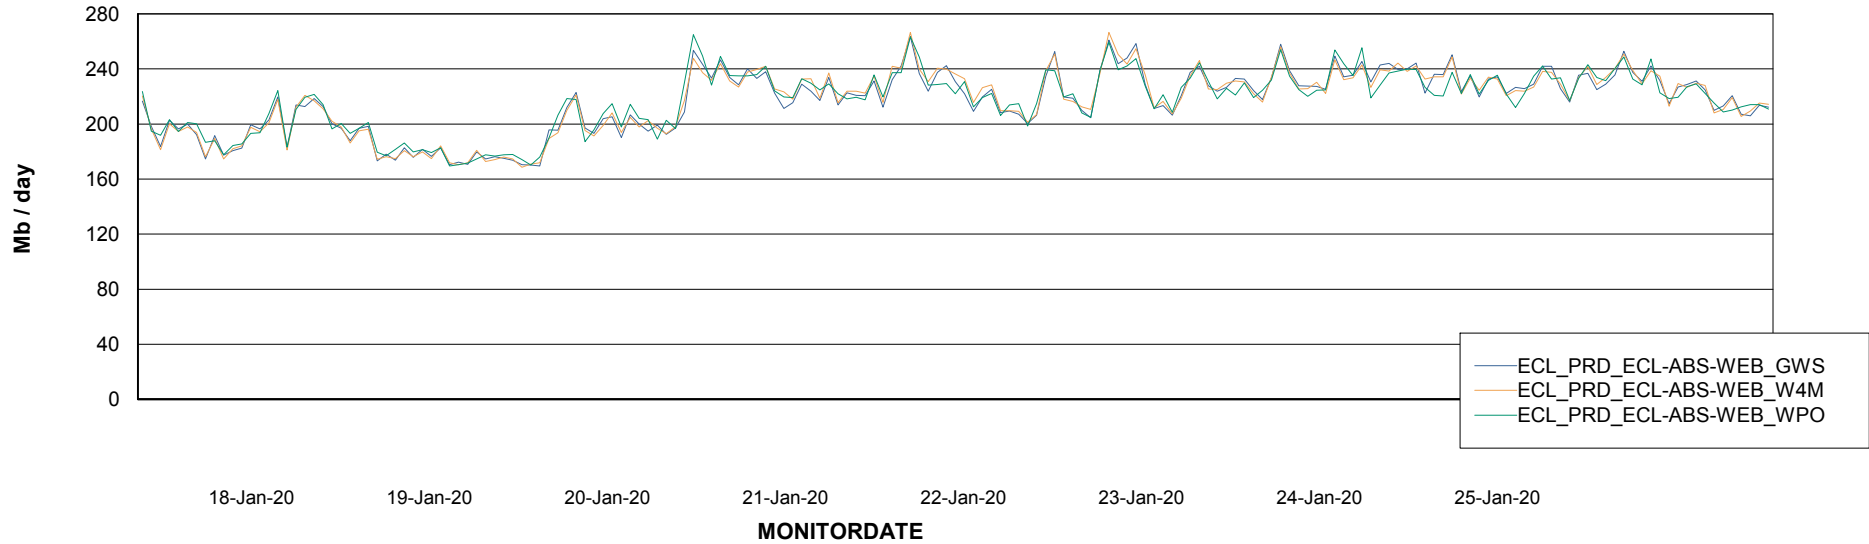

ABSSolute Web Component Services

Avg memory used per ABS Web component