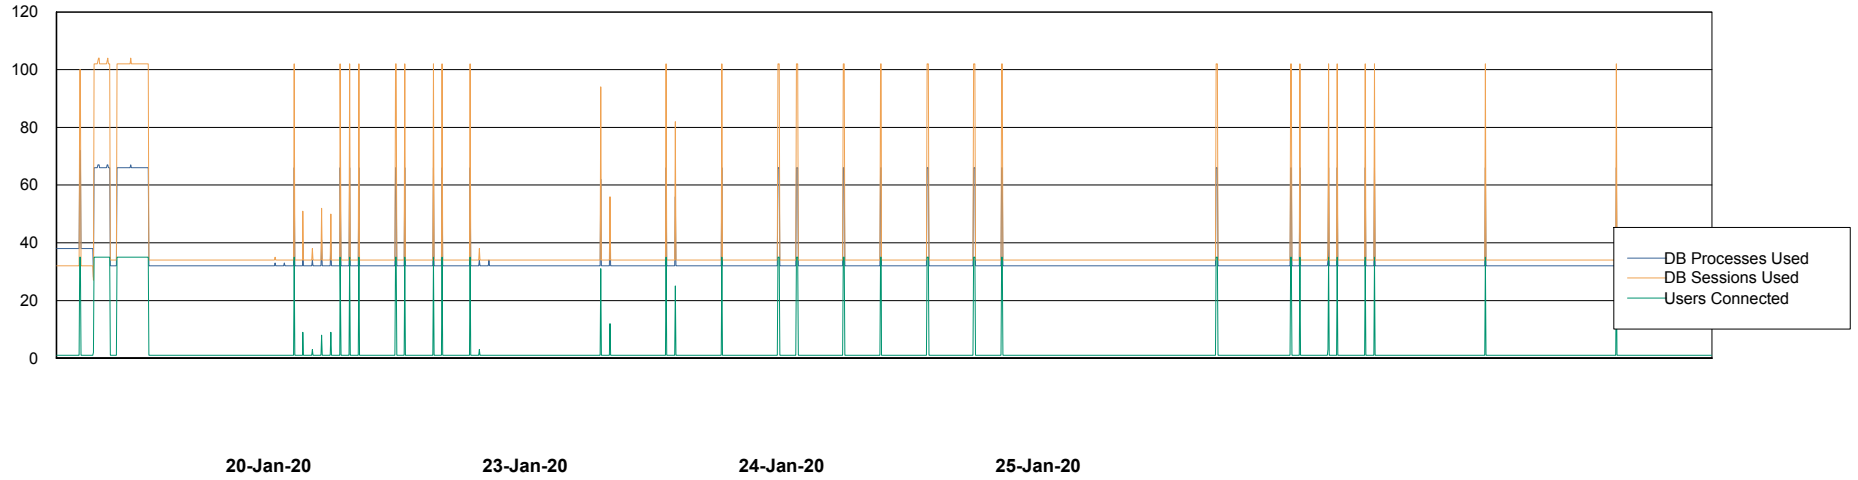

Weekly SLA Customer Report

Customer ECL Production
Database ID 77

Database Performance ECLDB_Production

DB Processes Max 300
DB Sessions Max 480

Weekly SLA Customer Report

Customer ECL Production
Database ID 77

Database Performance ECLDB_Standby

DB Processes Max 300
DB Sessions Max 480

Weekly SLA Customer Report

Customer ECL Production
 Database ID 77

DATABASE SIZE ECLDB_Production

Database growth over last month