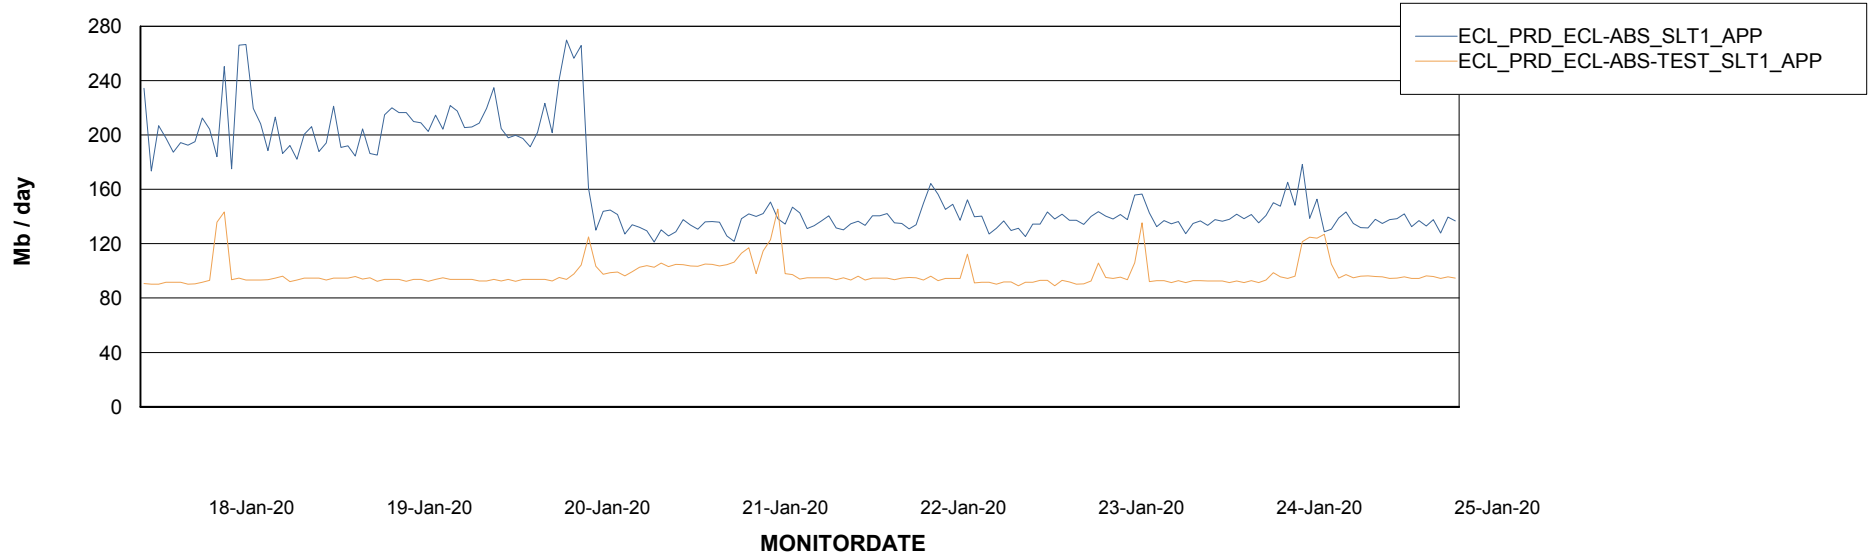

ABSSolute Application Server Services

Avg memory used per ABS Server Service