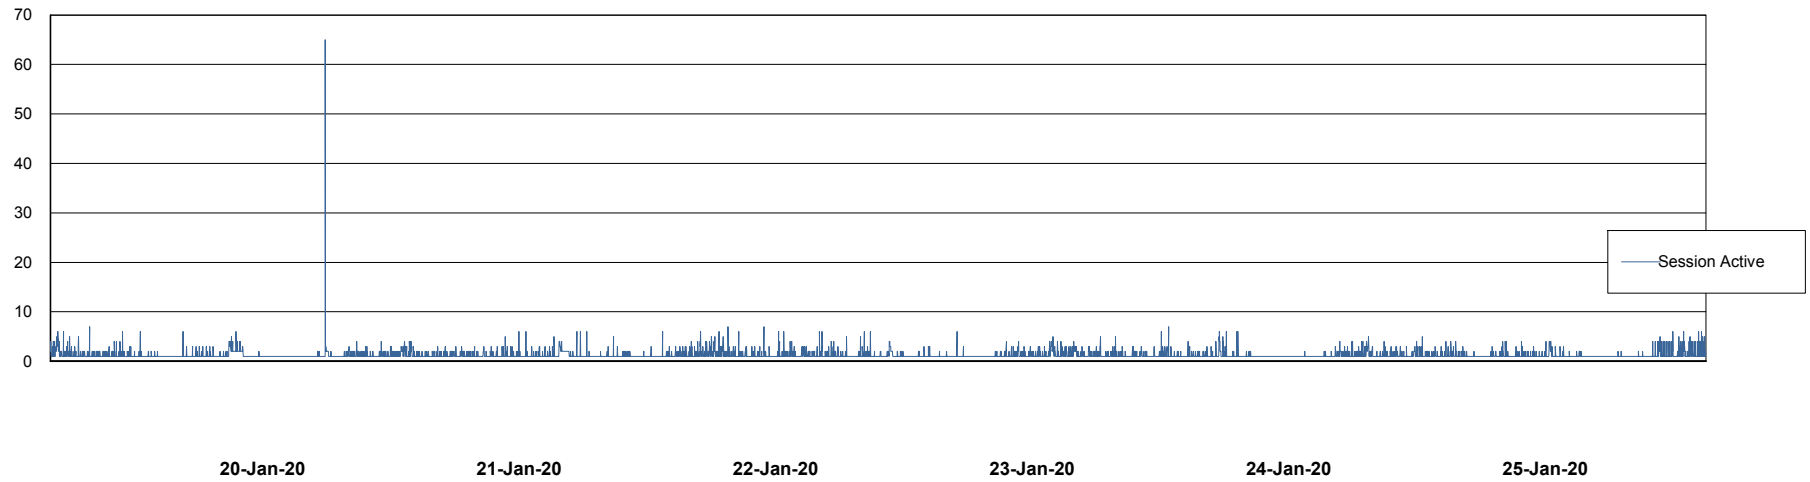

Weekly SLA Customer Report

Customer ECL Production
Database ID 77

Harddisk Usage ECL_PRD_ECL-ABS-WEB

	Free disk space on c: (%)	Total disk space on c: (Gb)
25-Jan-20	79	127
24-Jan-20	79	127
23-Jan-20	79	127
22-Jan-20	79	127
21-Jan-20	79	127
20-Jan-20	79	127
19-Jan-20	80	127

Weekly SLA Customer Report

Customer ECL Production
Database ID 77

Database Performance ECLDB_Production

DB Processes Max 300
DB Sessions Max 480

Weekly SLA Customer Report

Customer ECL Production
Database ID 77