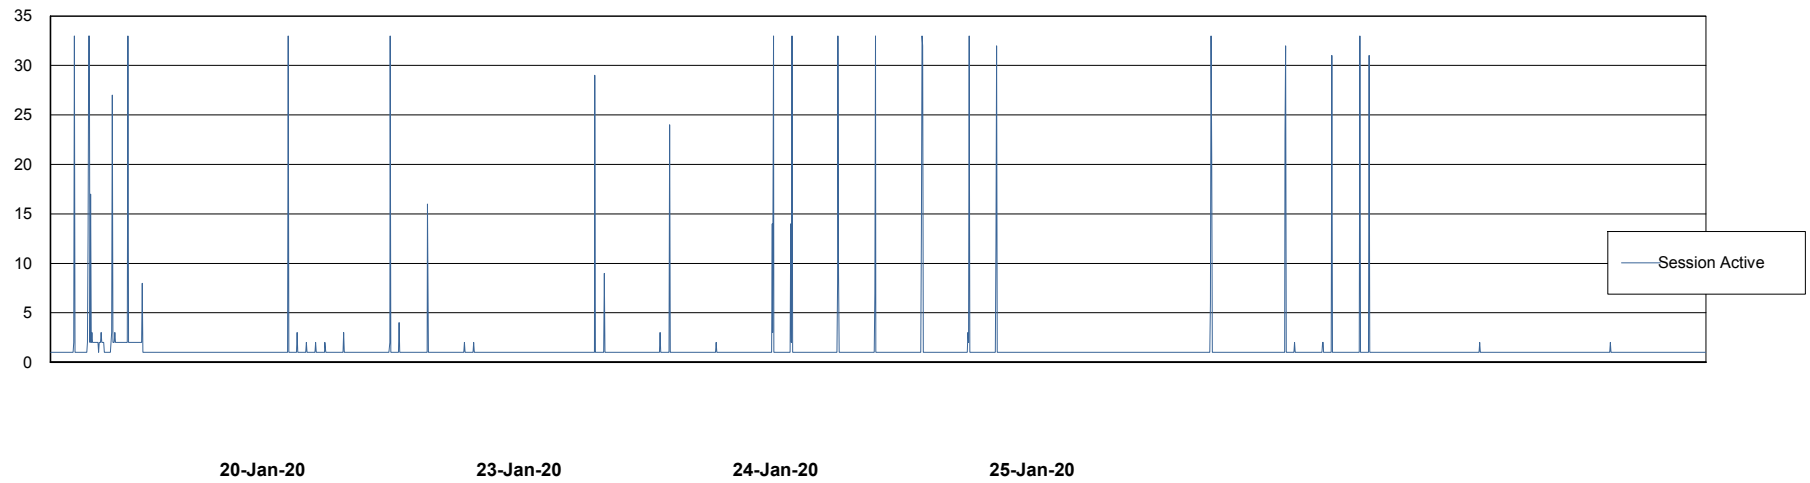

Weekly SLA Customer Report

Customer ECL Production
Database ID 77

Database Performance ECLDB_Production

DB Processes Max 300
DB Sessions Max 480

Weekly SLA Customer Report

Customer ECL Production
Database ID 77

Database Performance ECLDB_Standby

DB Processes Max 300
DB Sessions Max 480

Weekly SLA Customer Report

Customer ECL Production
 Database ID 77

DATABASE SIZE ECLDB_Production

Database growth over last month