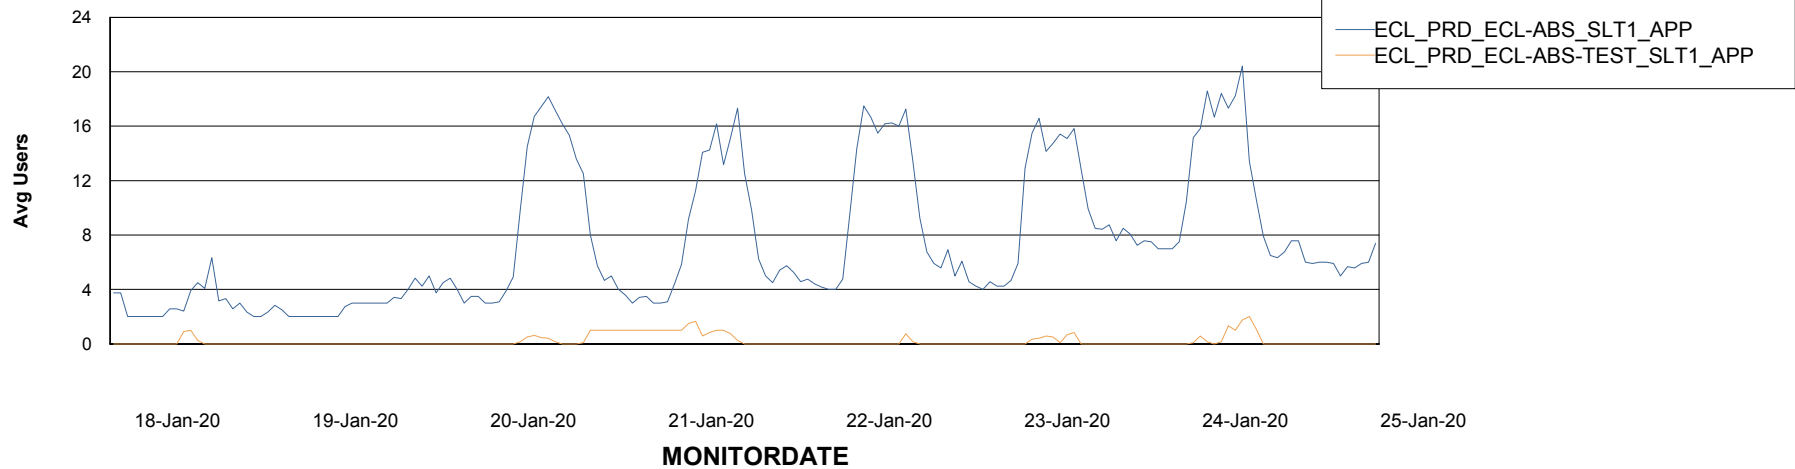

Avg users per day per ABS server