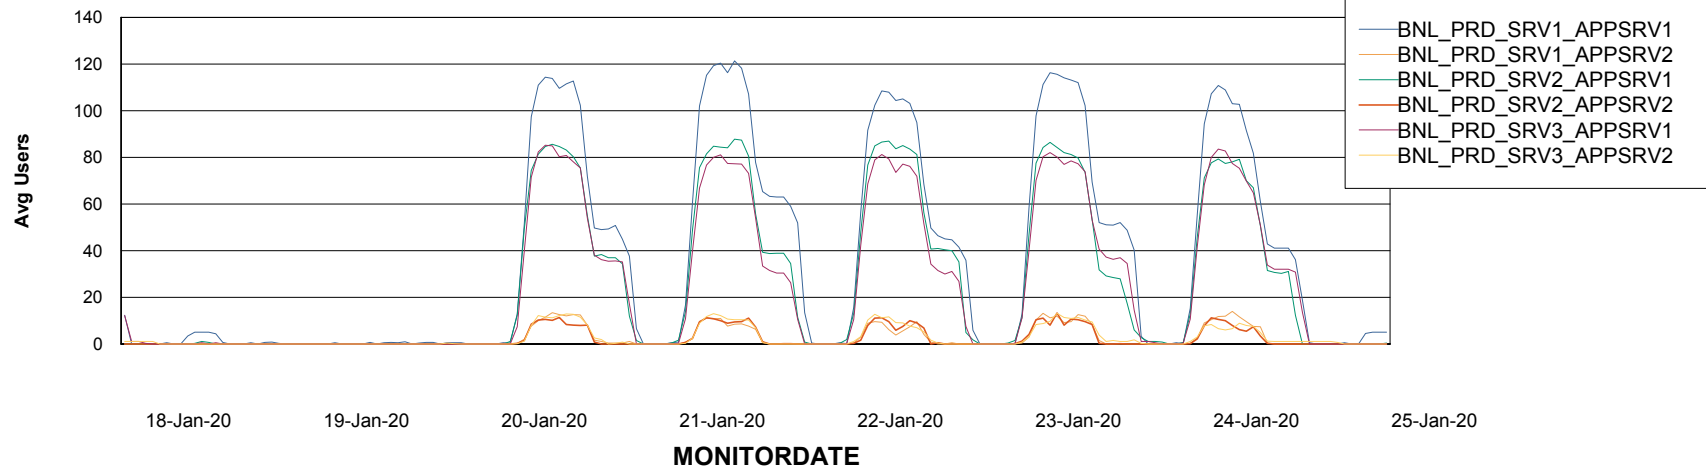

Avg users per day per ABS server