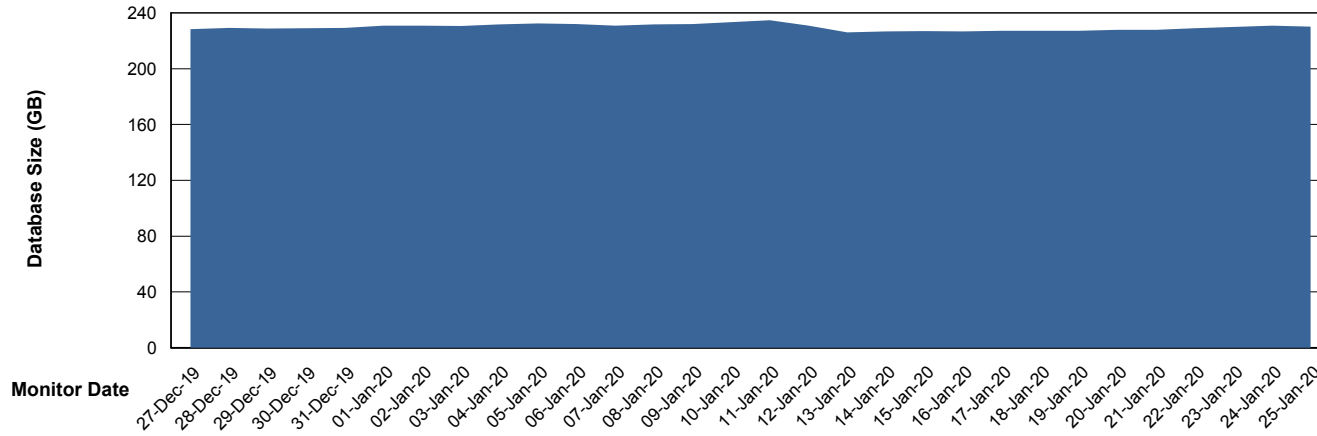

Weekly SLA Customer Report

Customer BNL_Production
Database ID 83

Database Performance BNLDB_FUT_FutureLive

DB Processes Max 1,000
DB Sessions Max 1,536

Weekly SLA Customer Report

Customer BNL_Production
Database ID 83

Database Performance BNLDB_FUT_Standby

DB Processes Max 1,000
DB Sessions Max 1,528

Weekly SLA Customer Report

Customer BNL_Production
Database ID 83

Database Performance BNLDB_Production

DB Processes Max 700
DB Sessions Max 1,072

Weekly SLA Customer Report

Customer BNL_Production
Database ID 83

DATABASE SIZE BNLDB_FUT_FutureLive

Database growth over last month

DATABASE SIZE BNLDB_Production

Database growth over last month

Weekly SLA Customer Report