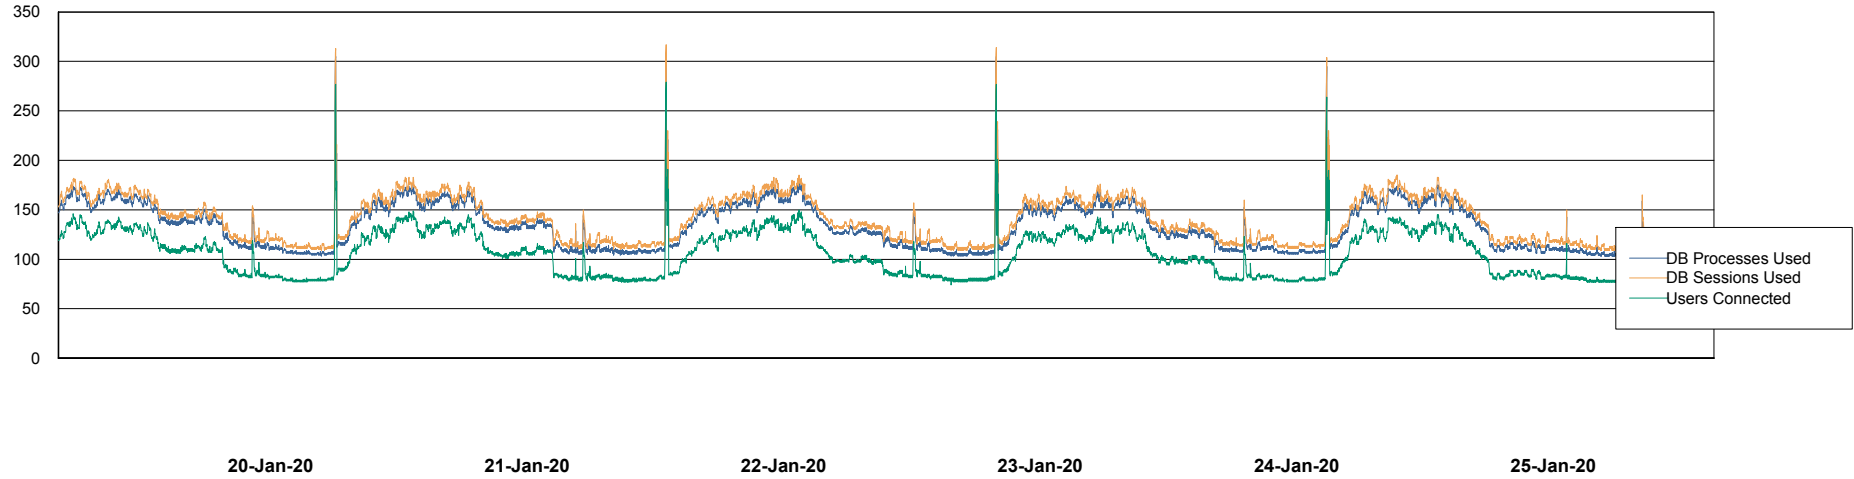

Database Performance BNLDB_FUT_Standby

DB Processes Max 1,000
DB Sessions Max 1,528

Weekly SLA Customer Report

Customer BNL_Production
Database ID 83

Database Performance BNLDB_Production

DB Processes Max 700
DB Sessions Max 1,072

Weekly SLA Customer Report

Customer BNL_Production
Database ID 83

DATABASE SIZE BNLDB_FUT_FutureLive

Database growth over last month

DATABASE SIZE BNLDB_Production

Database growth over last month

Weekly SLA Customer Report