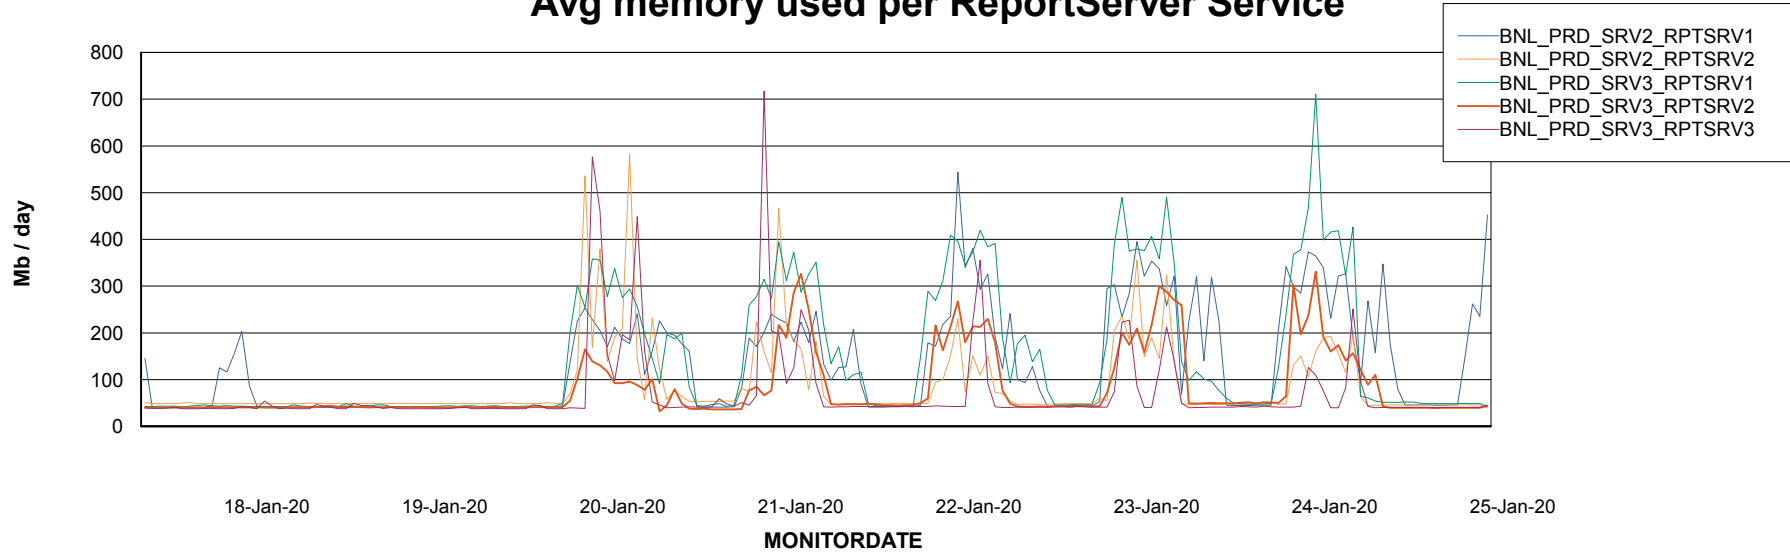

Avg users per day per ABS server

Weekly SLA Customer Report

Customer BNL_Production
Database ID 83

ABSSolute Web Component Services

Avg memory used per ReportServer Service

Disaster per ABS component