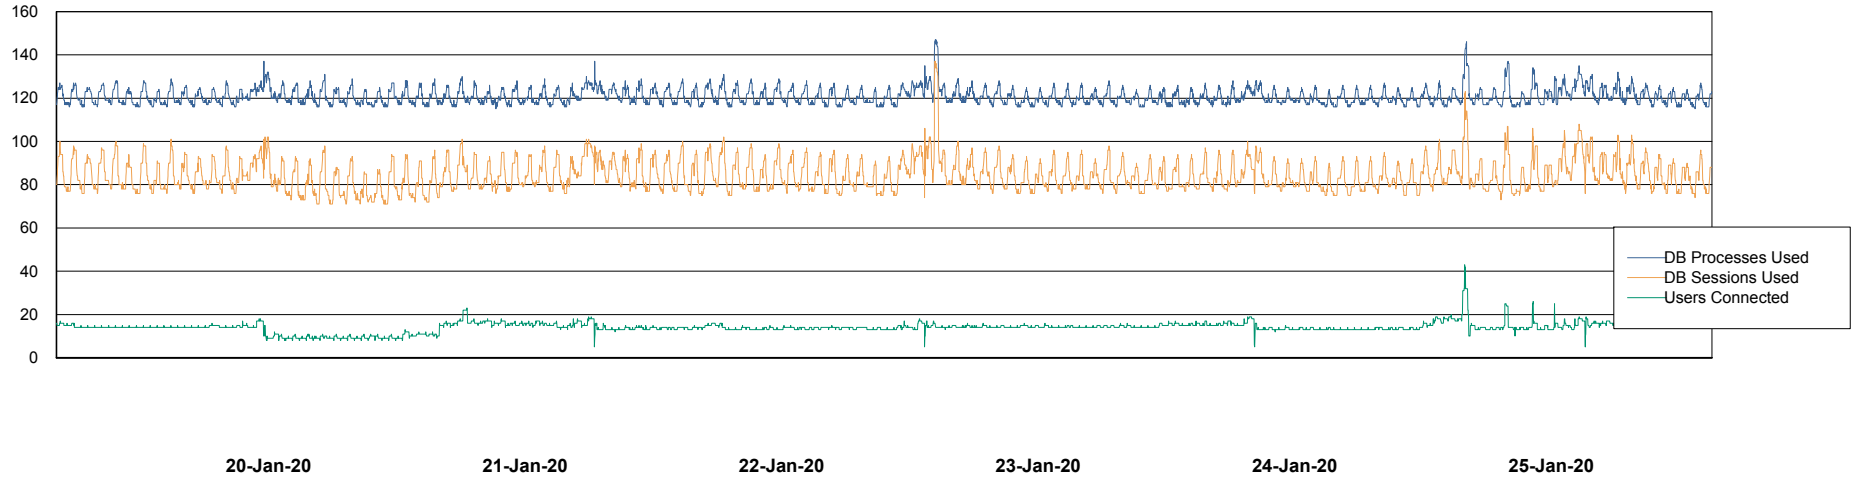

Database Performance BNLDB_FUT_FutureLive

DB Processes Max 1,000
DB Sessions Max 1,536