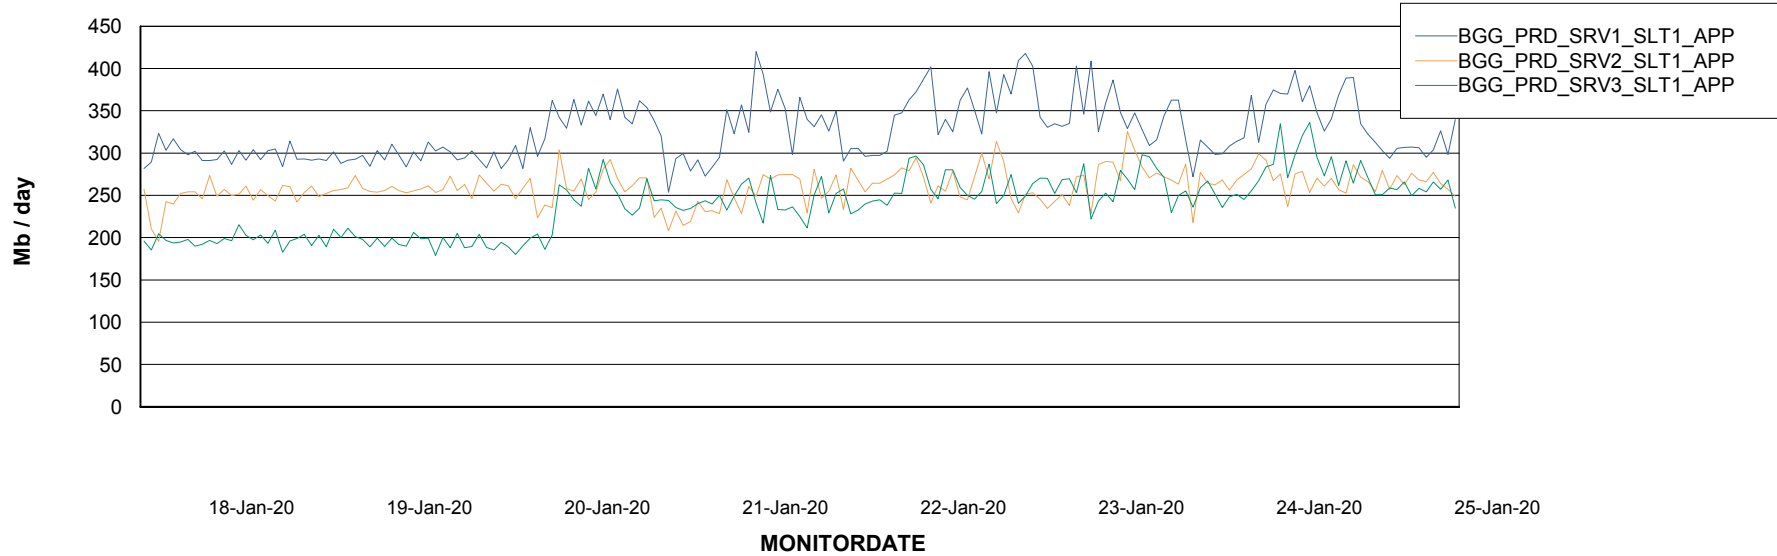

ABSSolute Application Server Services

Avg memory used per ABS Server Service