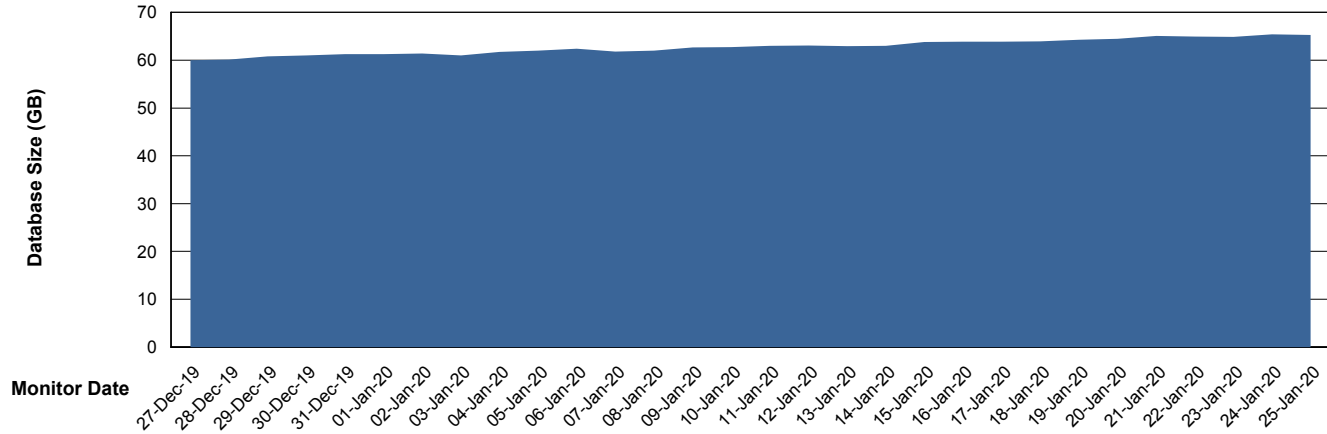

Customer BGG_Production
Database ID 58

Database Performance BGGDB_Standby

Weekly SLA Customer Report

Customer BGG_Production
Database ID 58

DATABASE SIZE BGGDB_BI

Database growth over last month

DATABASE SIZE BGGDB_Production