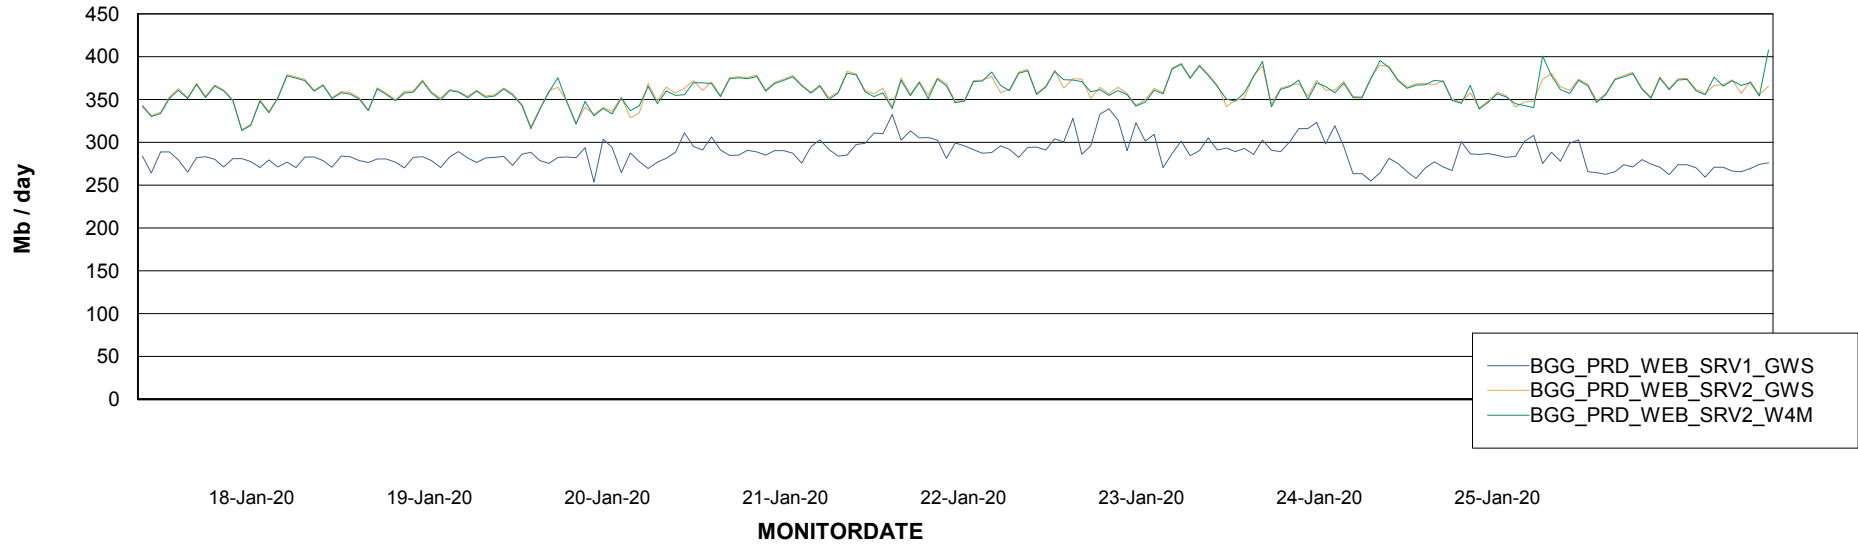

ABSolute Web Component Services

Avg memory used per ABS Web component