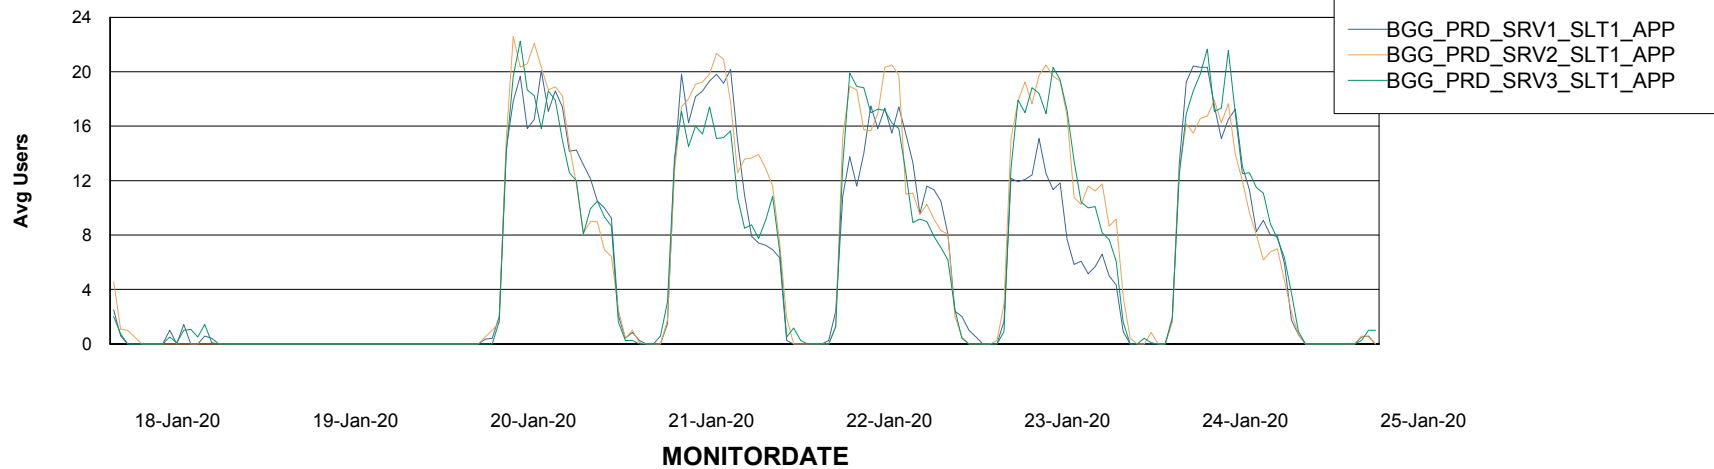

Avg users per day per ABS server