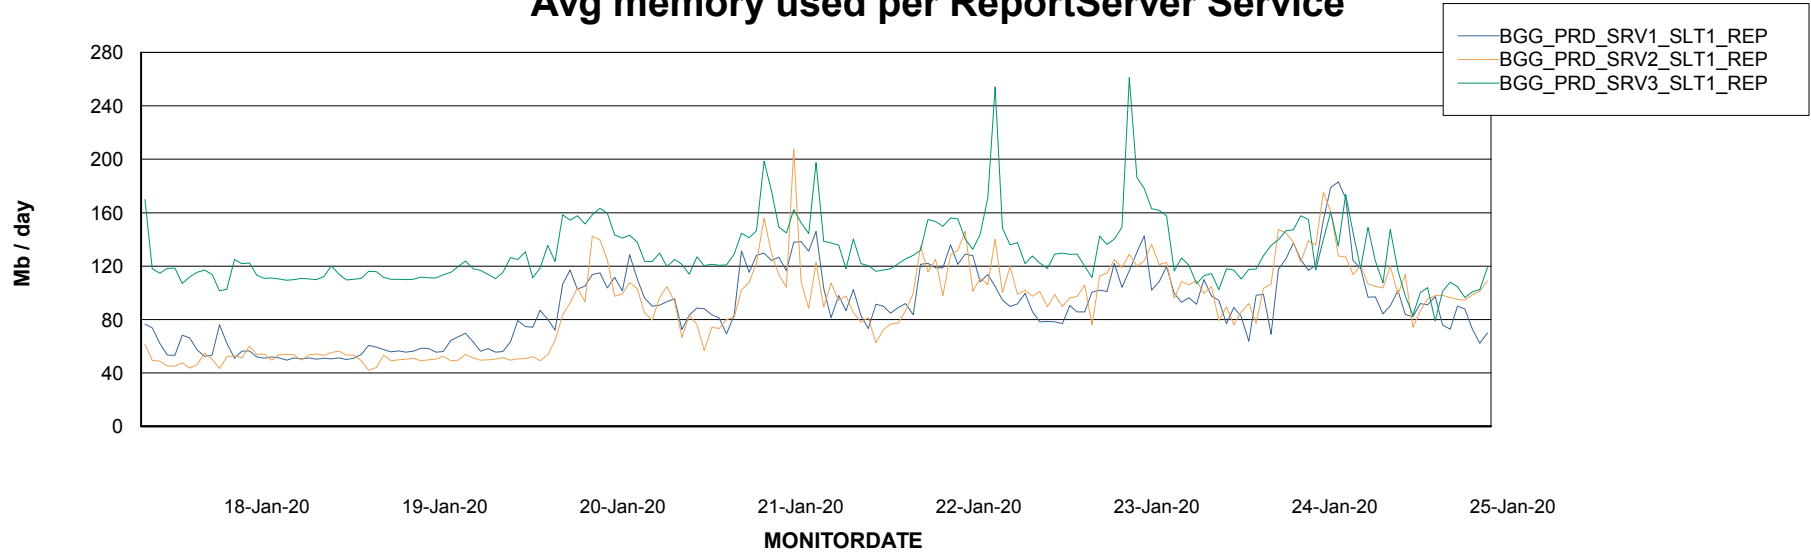

Avg memory used per ABS Server Service

Avg users per day per ABS server

Weekly SLA Customer Report

Customer BGG_Production
Database ID 58

ABSSolute Application ReportServer Services

Avg memory used per ReportServer Service