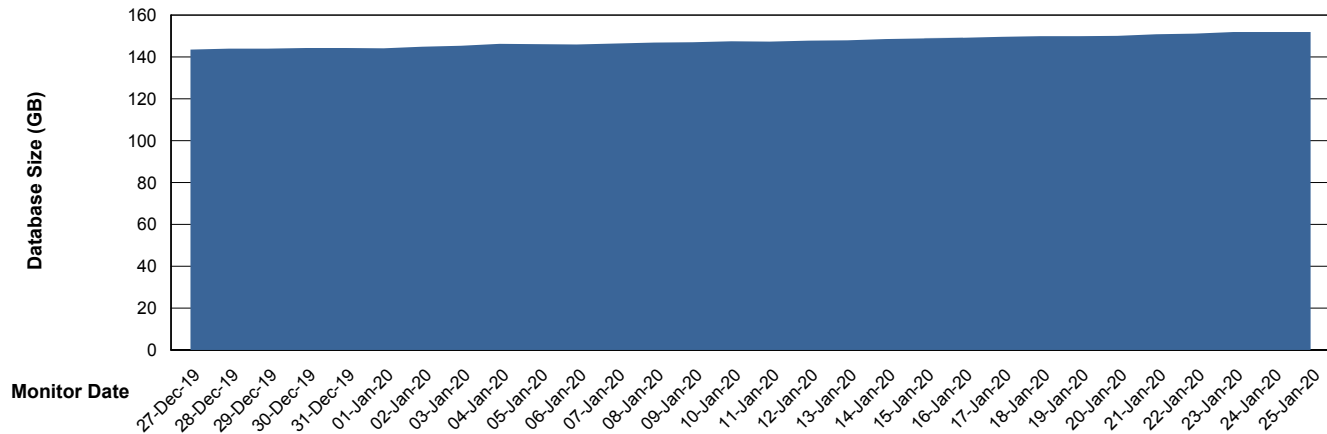

DATABASE SIZE BGGDB_Production

Database growth over last month