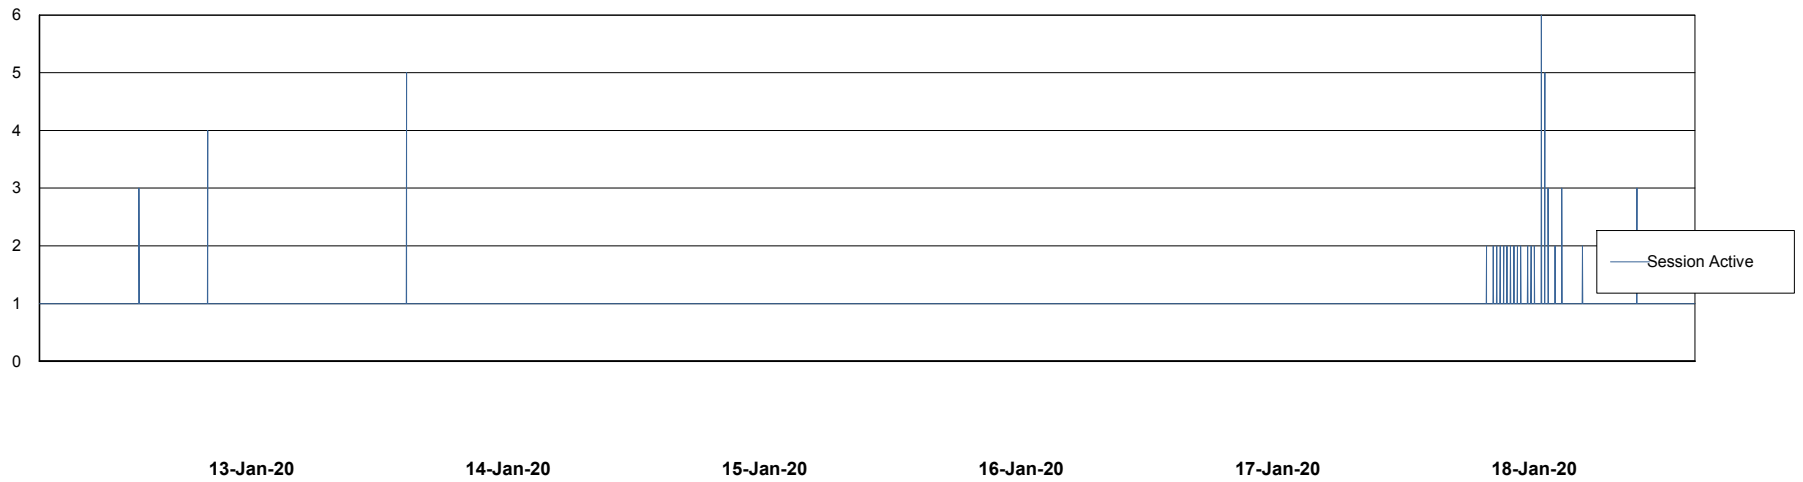

Weekly SLA Customer Report

Customer WBL_Production
Database ID 40

Database Performance WBLDB_Production

DB Processes Max 500
DB Sessions Max 772

Weekly SLA Customer Report

Customer WBL_Production
Database ID 40

Database Performance WBLDB_Standby

DB Processes Max 500
DB Sessions Max 772

Weekly SLA Customer Report

Customer WBL_Production
 Database ID 40

DATABASE SIZE WBLDB_Production

Database growth over last month