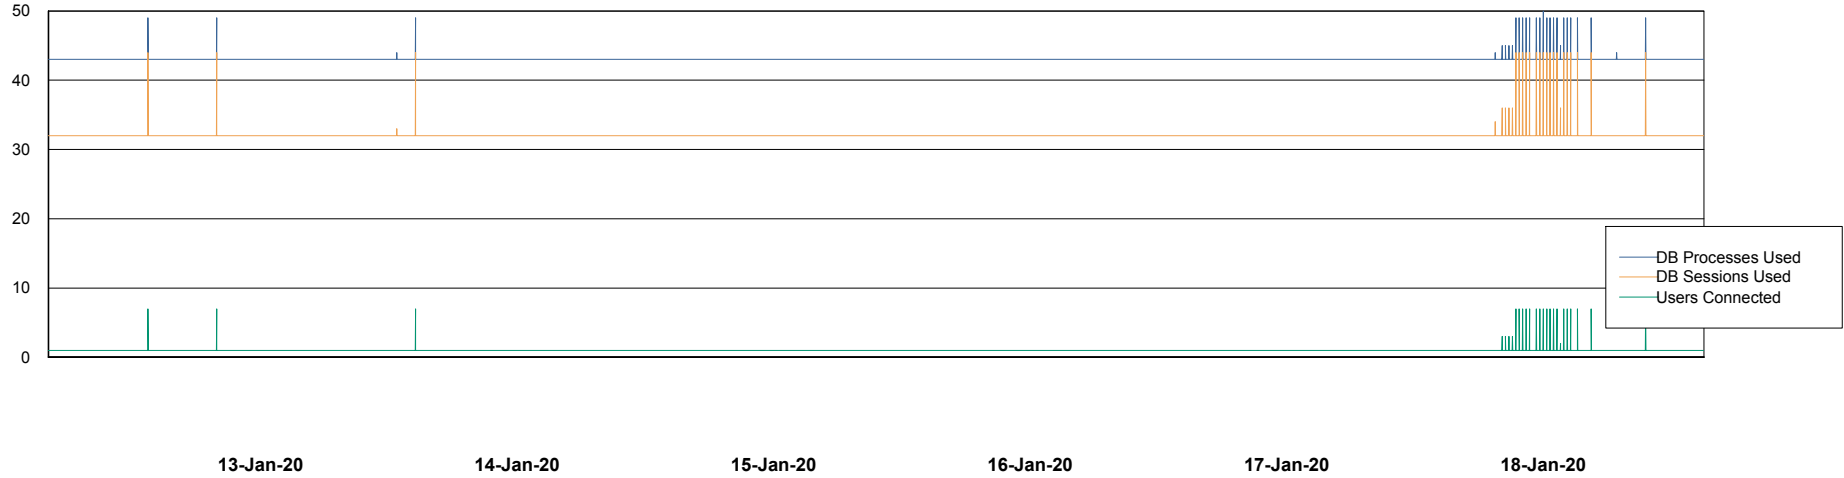

Weekly SLA Customer Report

Customer WBL_Production
Database ID 40

Database Performance WBLDB_Production

DB Processes Max 500
DB Sessions Max 772

Weekly SLA Customer Report

Customer WBL_Production
Database ID 40

Database Performance WBLDB_Standby

DB Processes Max 500
DB Sessions Max 772

Weekly SLA Customer Report

Customer WBL_Production
 Database ID 40

DATABASE SIZE WBLDB_Production

Database growth over last month