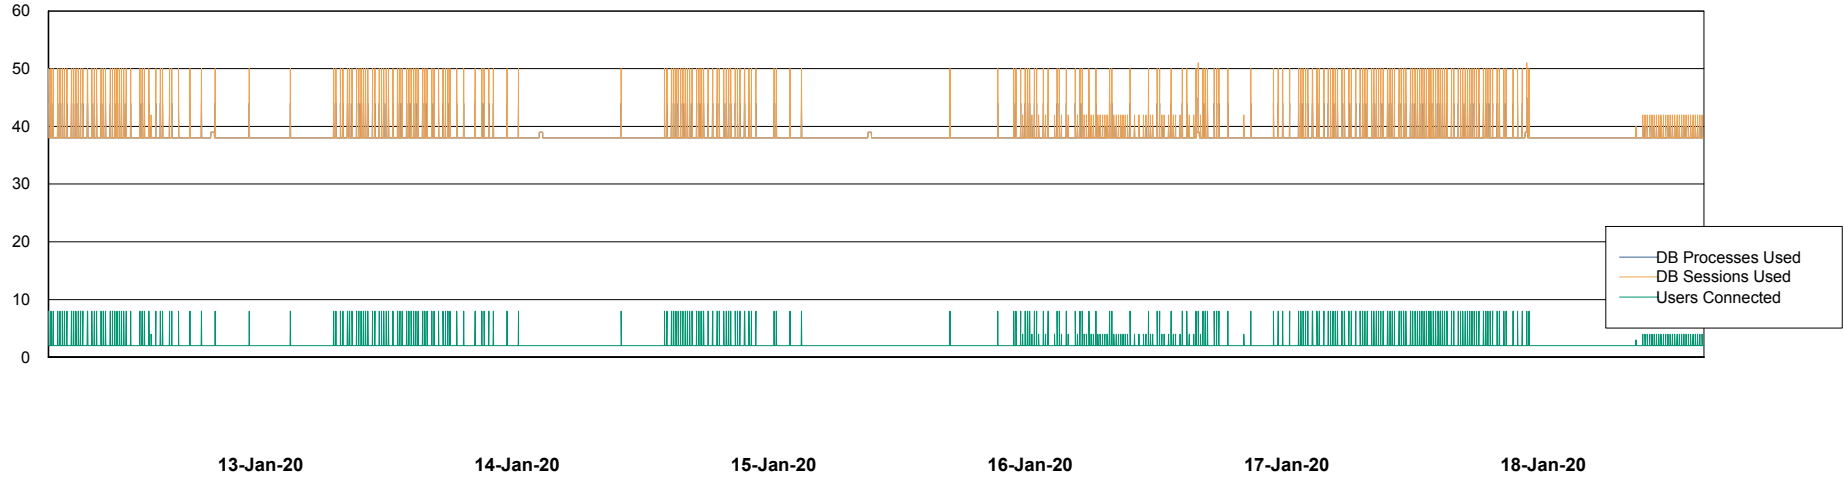

Database Performance VOSDB_Standby

DB Processes Max 300
DB Sessions Max 472