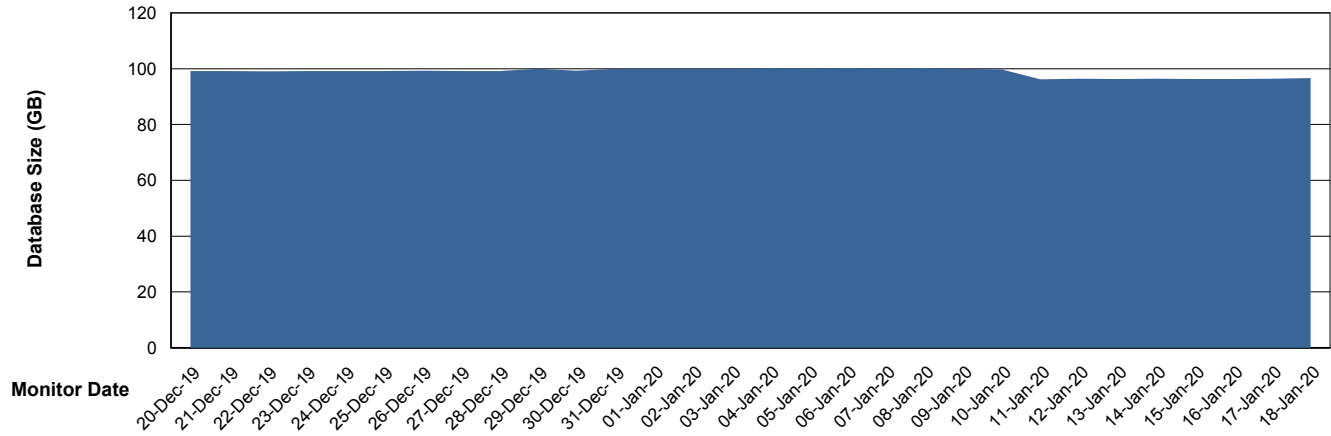

DATABASE SIZE VOSBIDB_Production

Database growth over last month