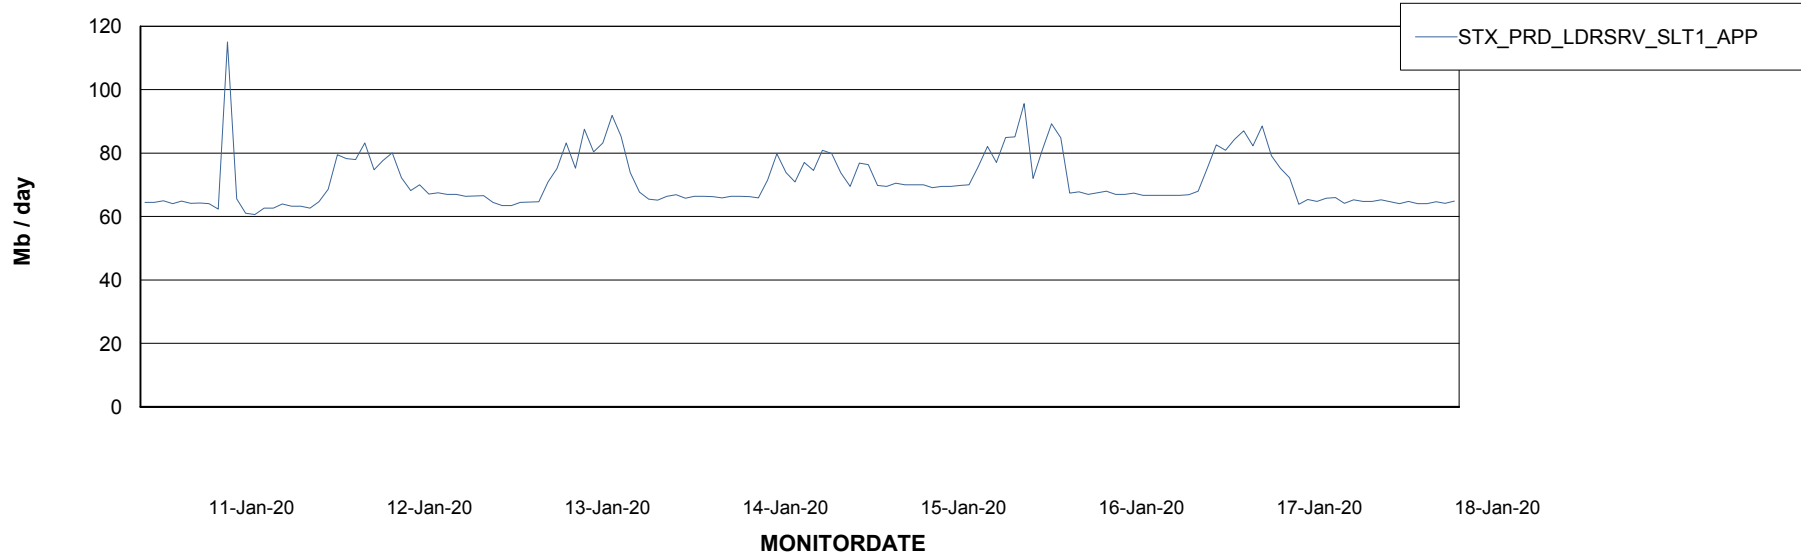

DATABASE SIZE STXDB_Production

Database growth over last month

Database Tablespace STXDB_Production

Date	Tablespace Name	Filesize (Gb)	Usedsize (Gb)	Percentage free
18-Jan-20	ABSDATA	8	6	25
	INDX	1	0	100
17-Jan-20	ABSDATA	8	6	25
	INDX	1	0	100
16-Jan-20	ABSDATA	8	6	25
	INDX	1	0	100
15-Jan-20	ABSDATA	8	6	25
	INDX	1	0	100
14-Jan-20	ABSDATA	8	6	25
	INDX	1	0	100
13-Jan-20	ABSDATA	8	6	25
	INDX	1	0	100
12-Jan-20	ABSDATA	8	6	25
	INDX	1	0	100

Weekly SLA Customer Report

Customer STX_Production
Database ID 71

ABSSolute Application Server Services

Avg memory used per ABS Server Service

Avg users per day per ABS server

Weekly SLA Customer Report

Customer STX_Production
Database ID 71