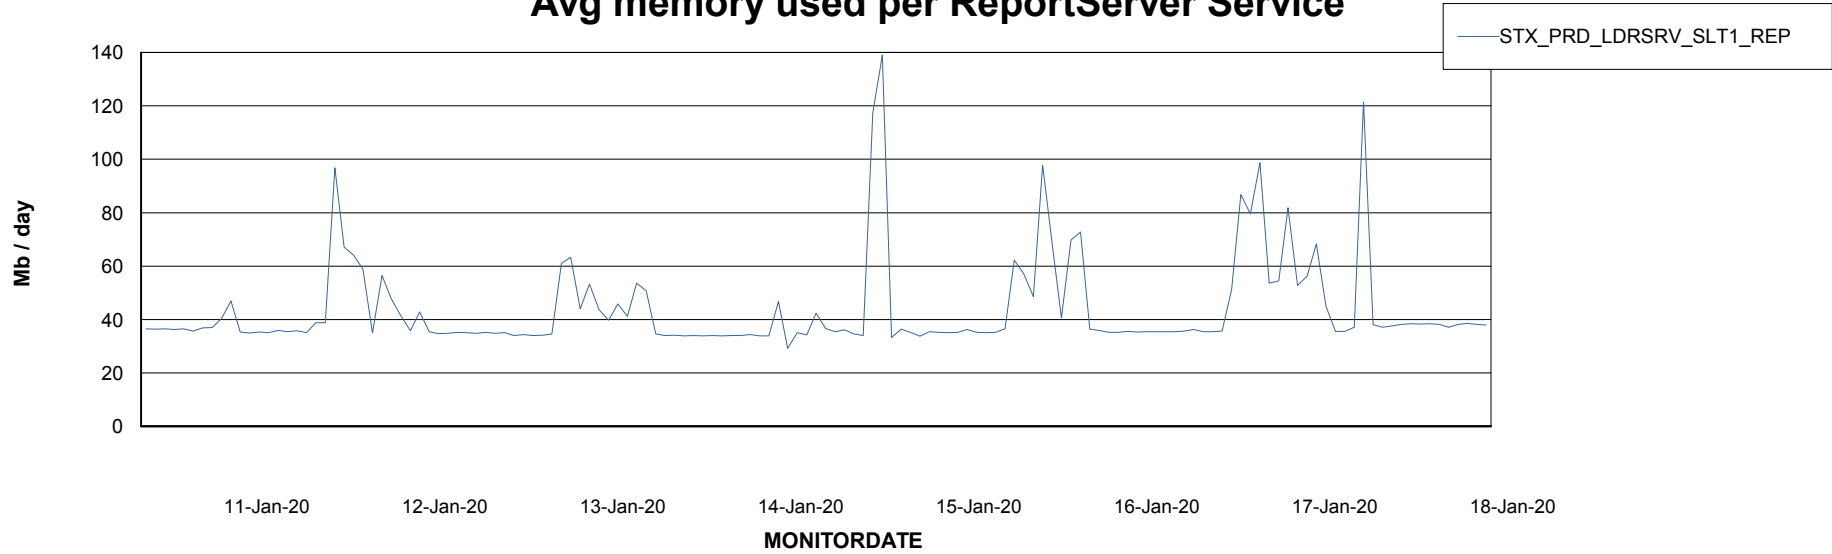

ABSSolute Application ReportServer Services

Avg memory used per ReportServer Service