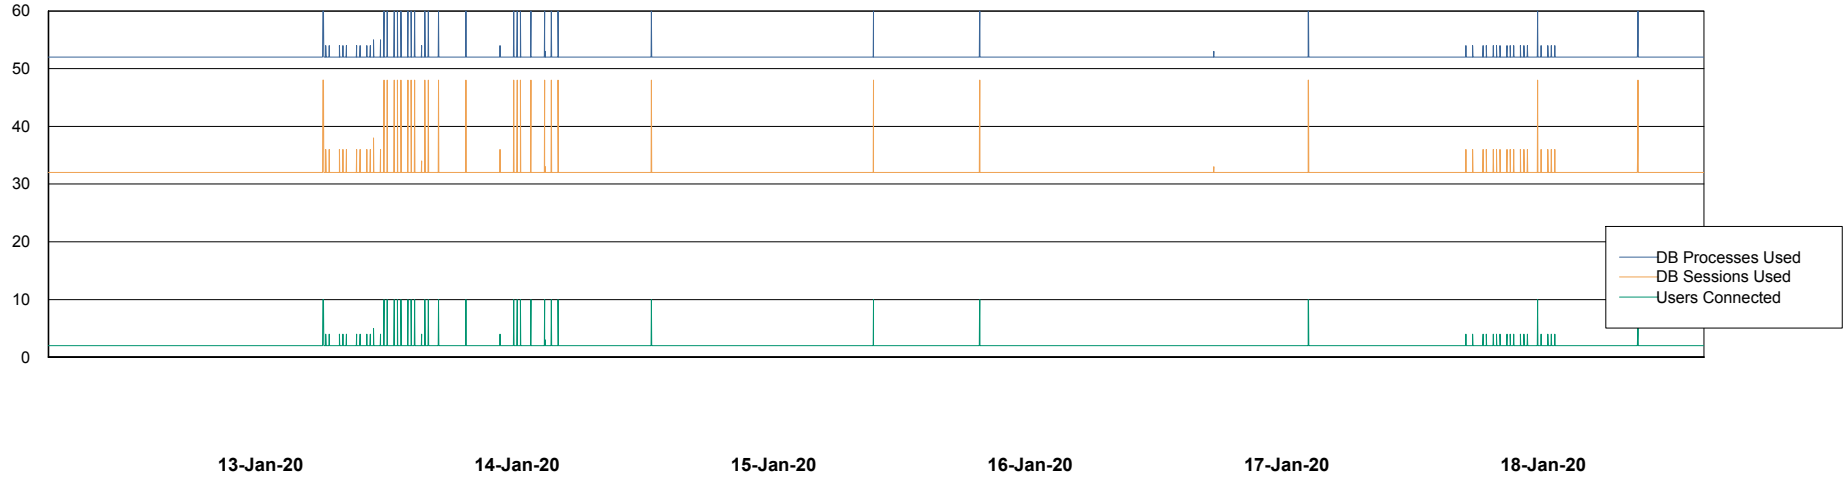

Weekly SLA Customer Report

Customer STK_Production
Database ID 82

Database Performance STKDB_ABS1 Production Database

DB Processes Max 500
DB Sessions Max 776

Weekly SLA Customer Report

Customer STK_Production
Database ID 82

Database Performance STKDB_ABS1SB Standby Database

DB Processes Max 500
DB Sessions Max 774

Weekly SLA Customer Report

Customer STK_Production
 Database ID 82

DATABASE SIZE STKDB_ABS1 Production Database

Database growth over last month