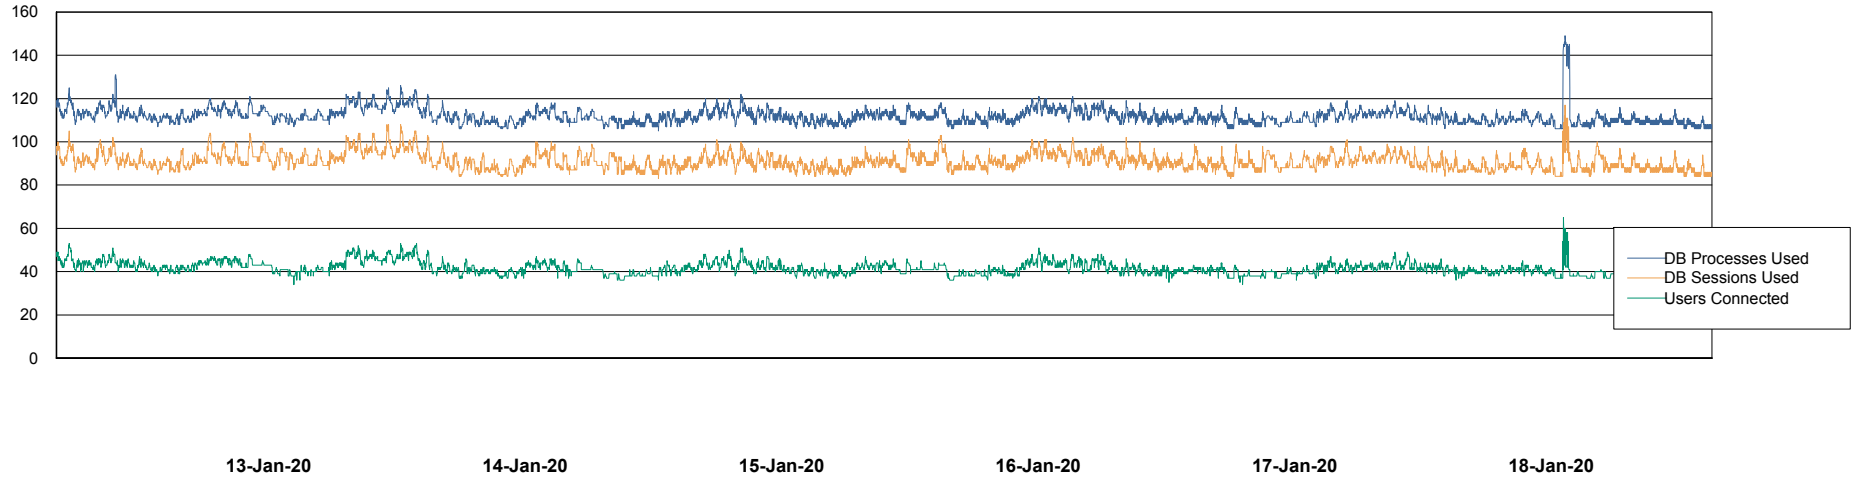

Database Performance STKDB_ABS1 Production Database

DB Processes Max 500
DB Sessions Max 776