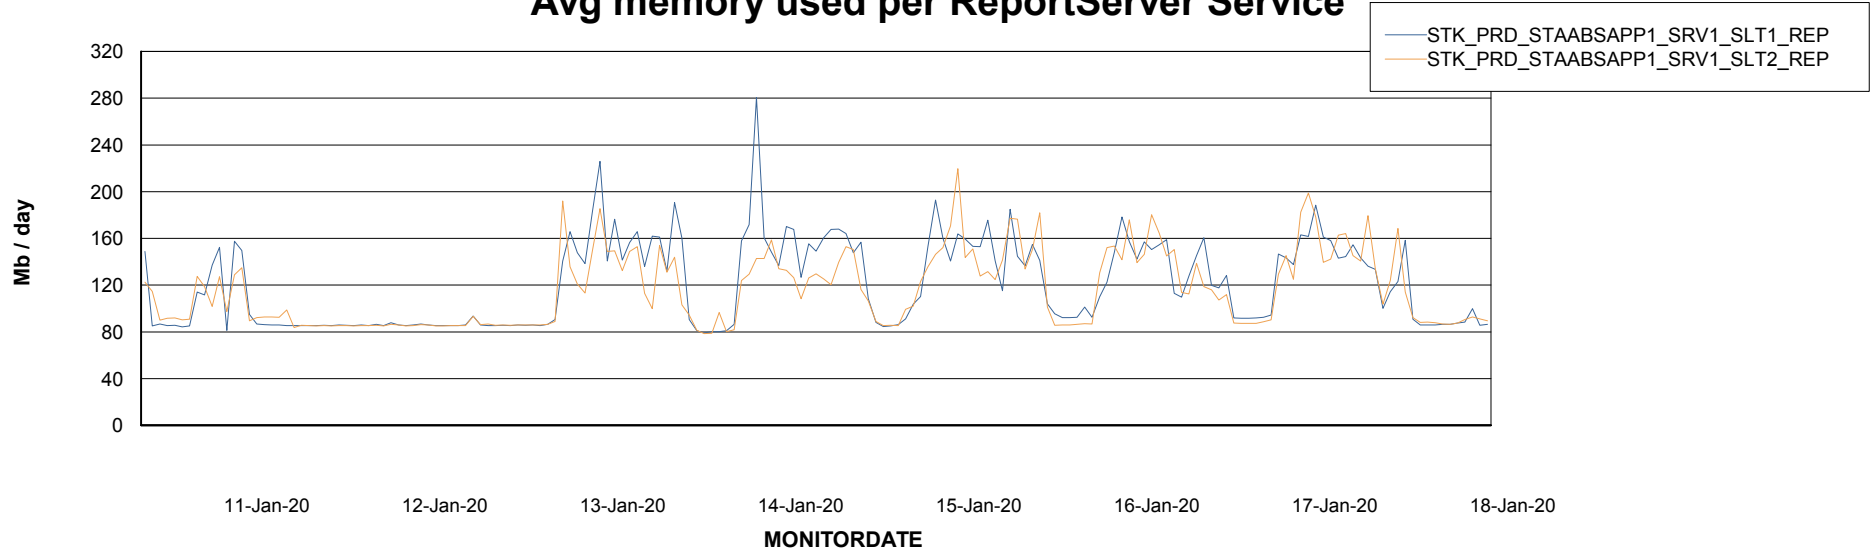

ABSSolute Application ReportServer Services

Avg memory used per ReportServer Service