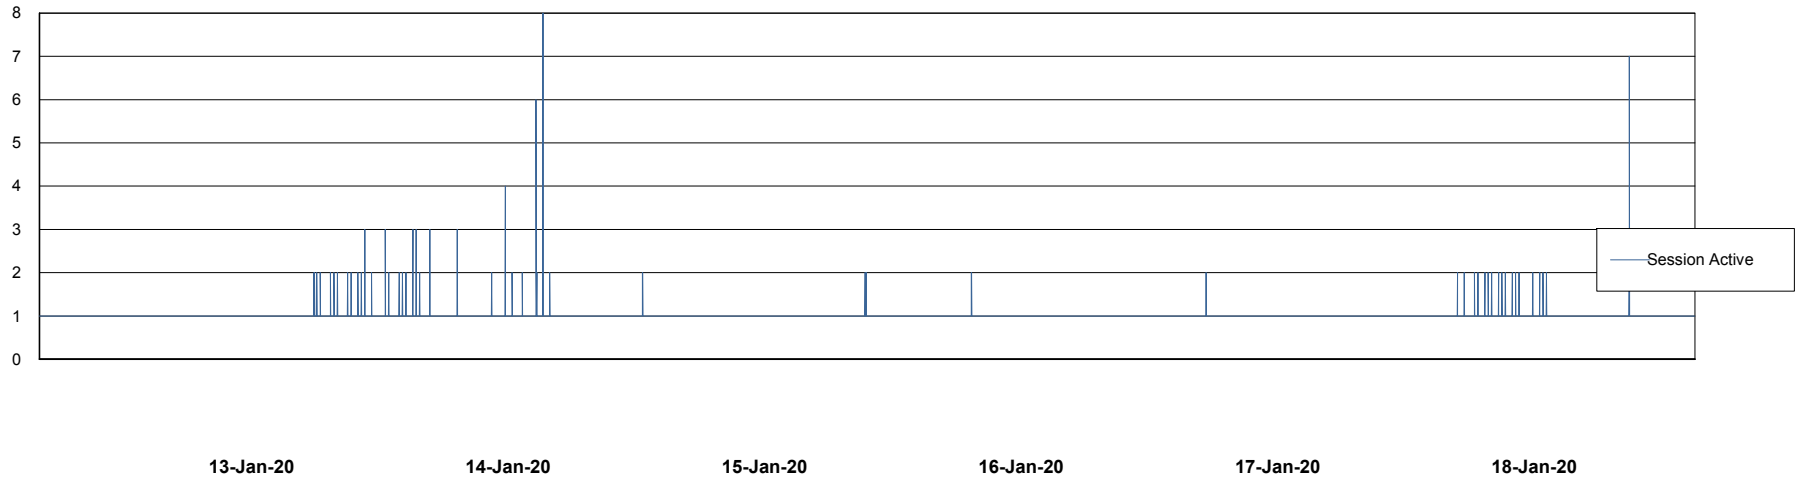

Weekly SLA Customer Report

Customer STK_Production
Database ID 82

Database Performance STKDB_ABS1 Production Database

DB Processes Max 500
DB Sessions Max 776

Weekly SLA Customer Report

Customer STK_Production
Database ID 82

Database Performance STKDB_ABS1SB Standby Database

DB Processes Max 500
DB Sessions Max 774

Weekly SLA Customer Report

Customer STK_Production
 Database ID 82

DATABASE SIZE STKDB_ABS1 Production Database

Database growth over last month