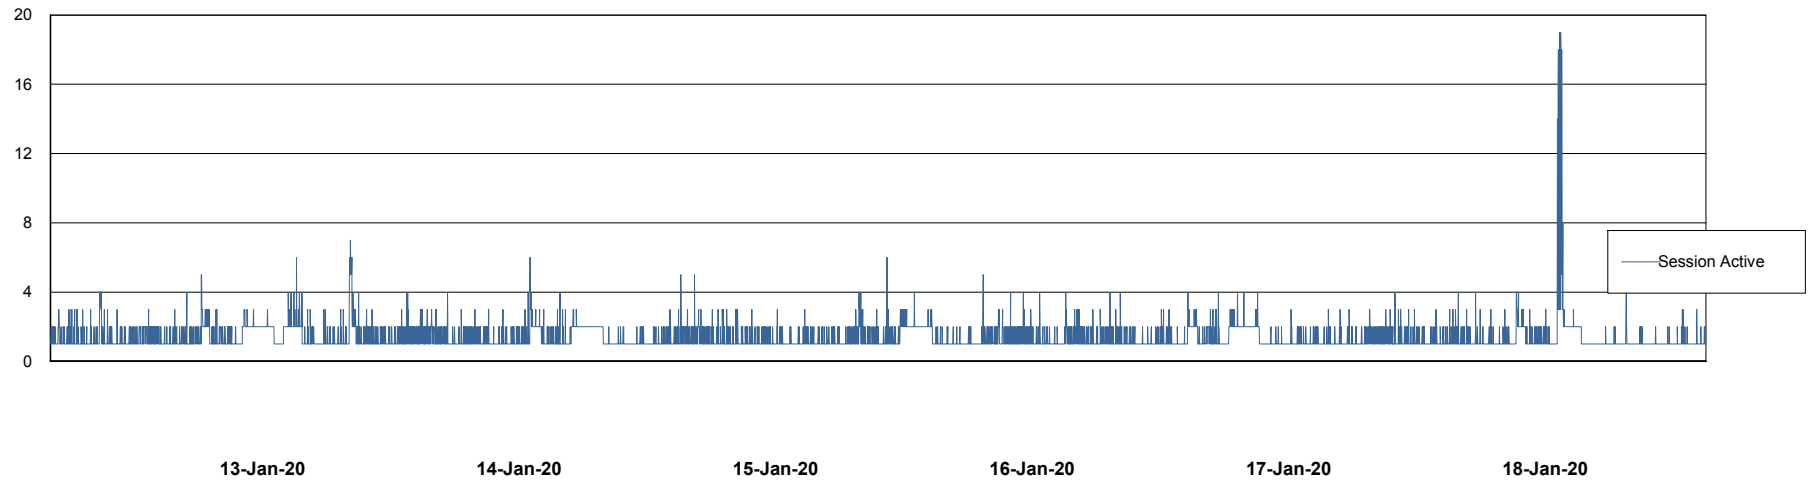

Weekly SLA Customer Report

Customer STK_Production
 Database ID 82

Harddisk Usage STK_STAABSDB2 Standby DB Server

	Free disk space on c: (%)	Total disk space on c: (Gb)	Free disk space on d: (%)	Total disk space on d: (Gb)	Free disk space on e: (%)	Total disk space on e: (Gb)
18-Jan-20	72	99	42	350	28	1,000
17-Jan-20	72	99	42	350	28	1,000
16-Jan-20	72	99	42	350	28	1,000
15-Jan-20	72	99	42	350	28	1,000
14-Jan-20	72	99	41	350	28	1,000
13-Jan-20	72	99	43	350	28	1,000
12-Jan-20	72	99	43	350	28	1,000

Weekly SLA Customer Report

Customer STK_Production
Database ID 82

Database Performance STKDB_ABS1 Production Database

DB Processes Max 500
DB Sessions Max 776

Weekly SLA Customer Report

Customer STK_Production
Database ID 82