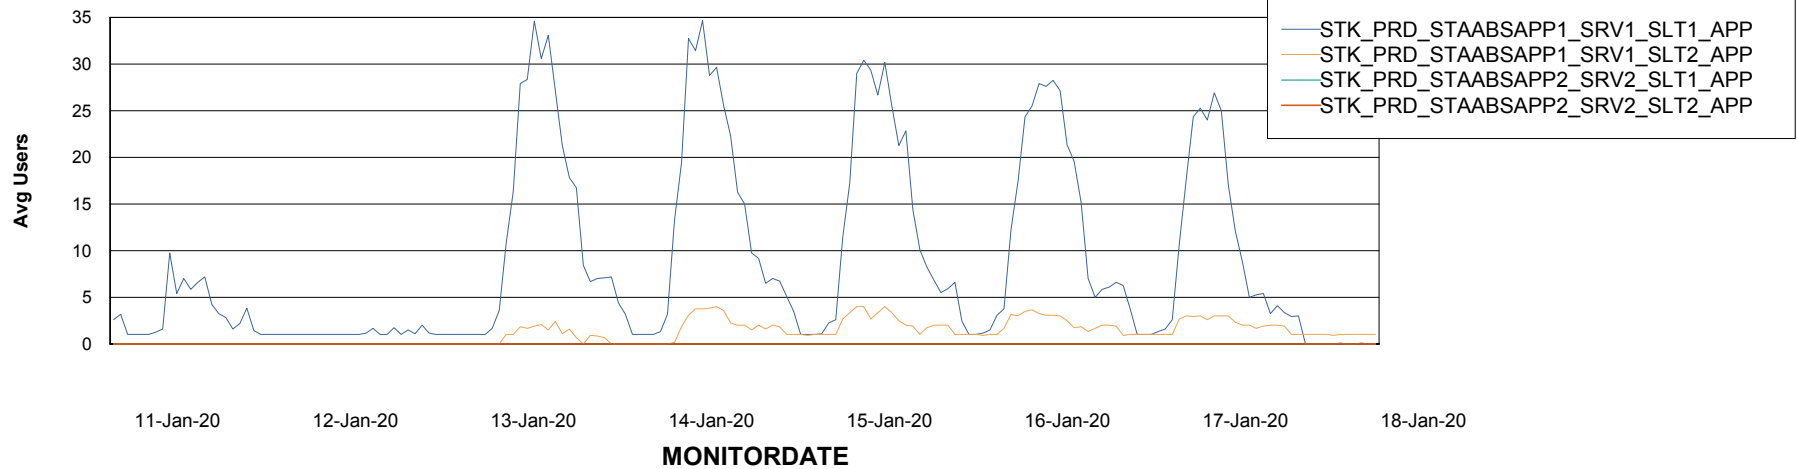

Weekly SLA Customer Report

Customer STK_Production
Database ID 82

ABSolute Application Server Services

Avg memory used per ABS Server Service

Avg users per day per ABS server

Weekly SLA Customer Report

Customer STK_Production
Database ID 82