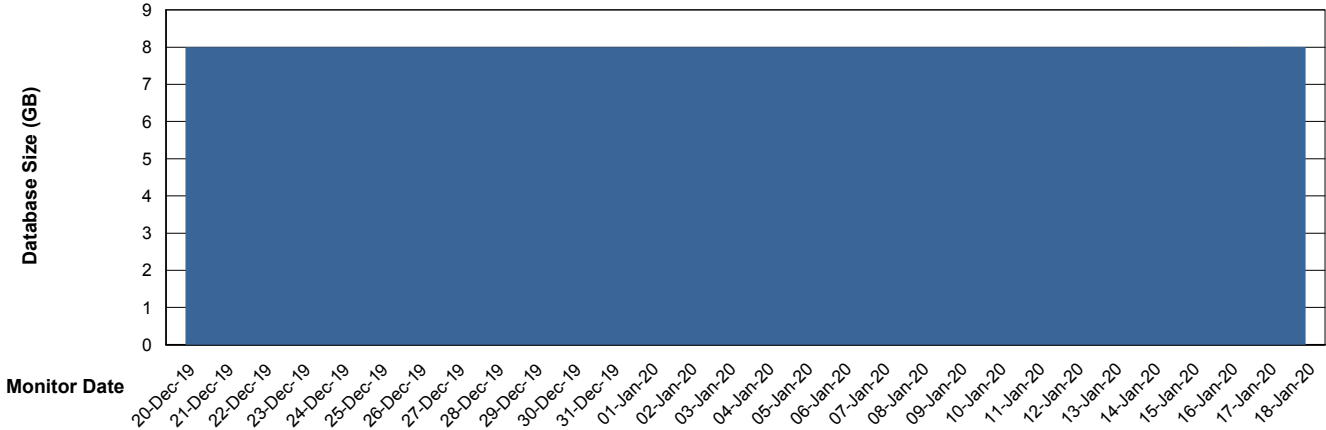

DATABASE SIZE SPIDB_Production

Database growth over last month

Database Tablespace SPIDB_Production

Date	Tablespace Name	Filesize (Gb)	Usedsize (Gb)	Percentage free
18-Jan-20	ABSDATA	4	0	100
	INDX	8	4	50
17-Jan-20	ABSDATA	4	0	100
	INDX	8	4	50
16-Jan-20	ABSDATA	4	0	100
	INDX	8	4	50
15-Jan-20	ABSDATA	4	0	100
	INDX	8	4	50
14-Jan-20	ABSDATA	4	0	100
	INDX	8	4	50
13-Jan-20	ABSDATA	4	0	100
	INDX	8	4	50
12-Jan-20	ABSDATA	4	0	100
	INDX	8	4	50