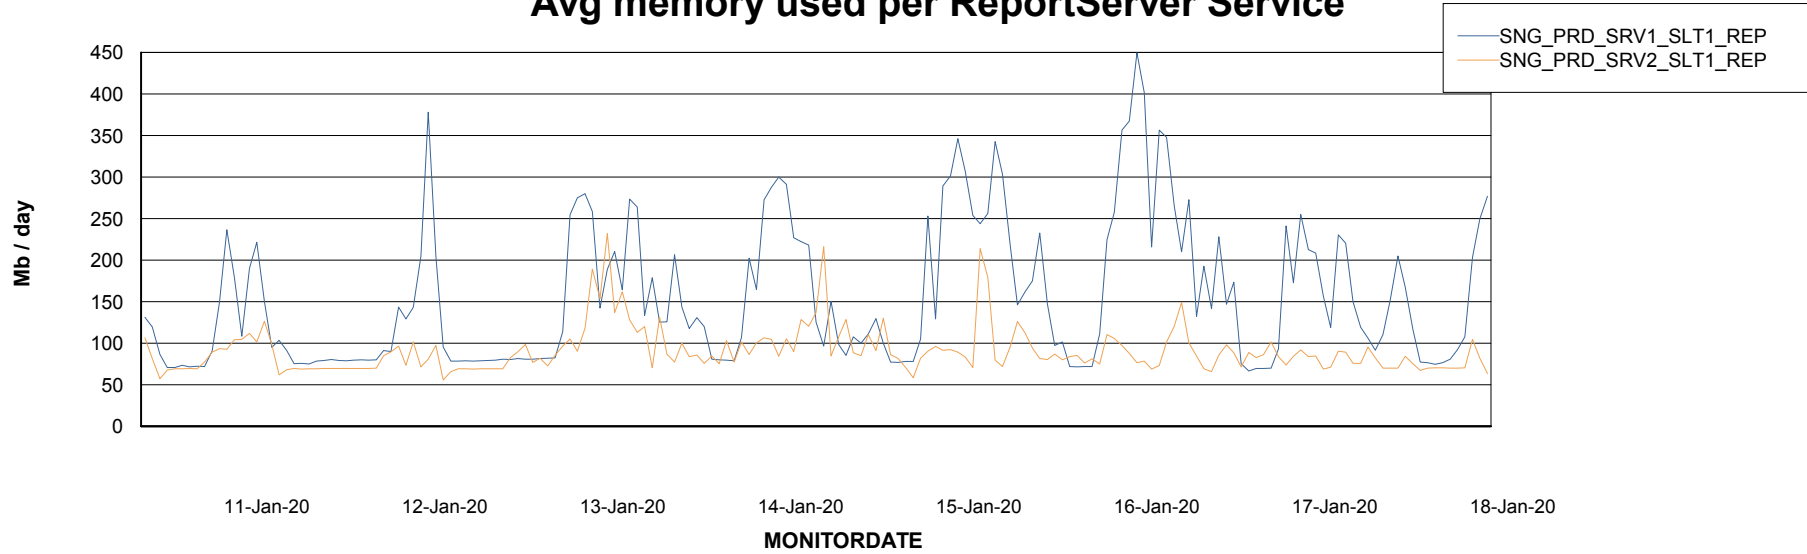

ABSSolute Application ReportServer Services

Avg memory used per ReportServer Service