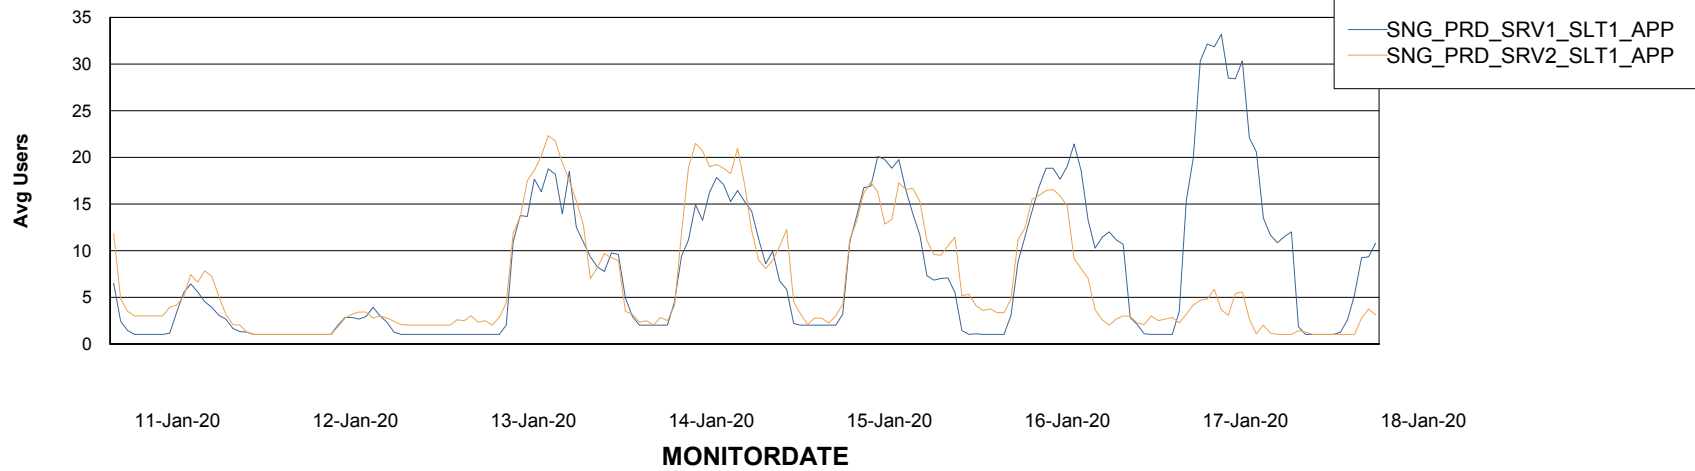

Avg users per day per ABS server