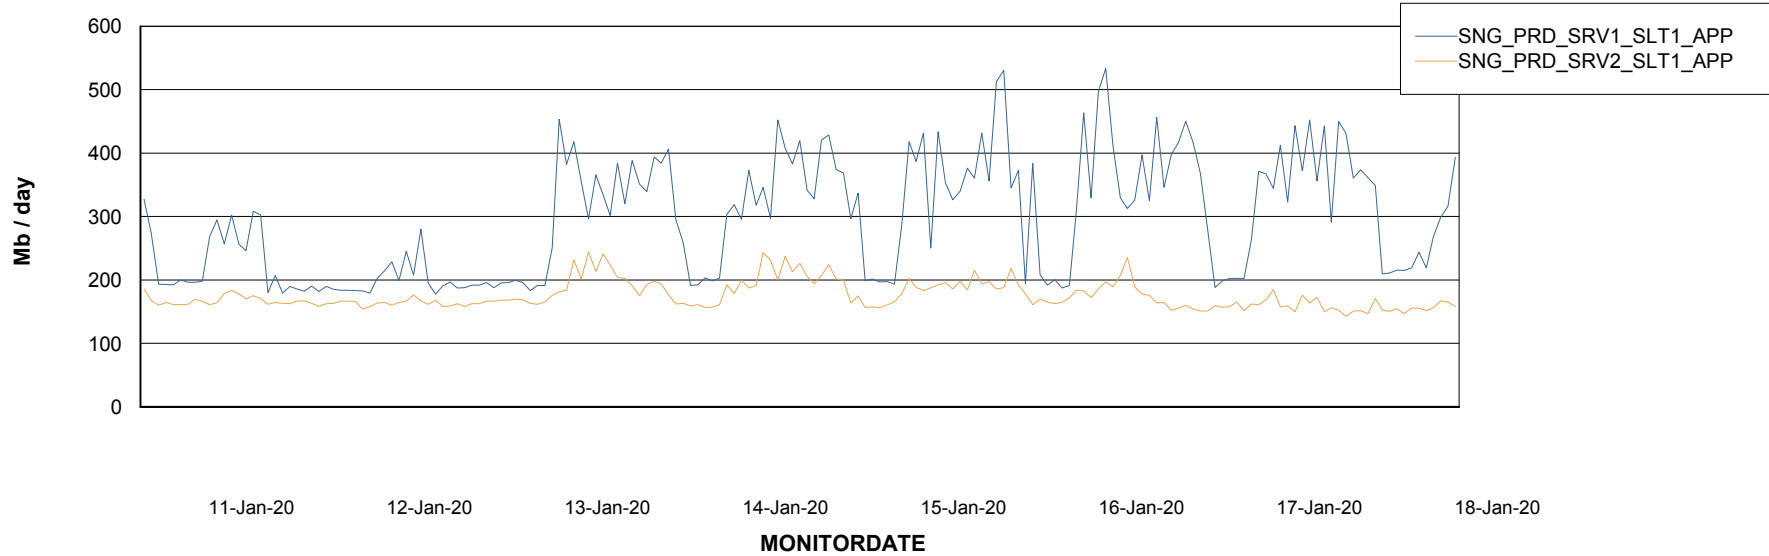

ABSSolute Application Server Services

Avg memory used per ABS Server Service