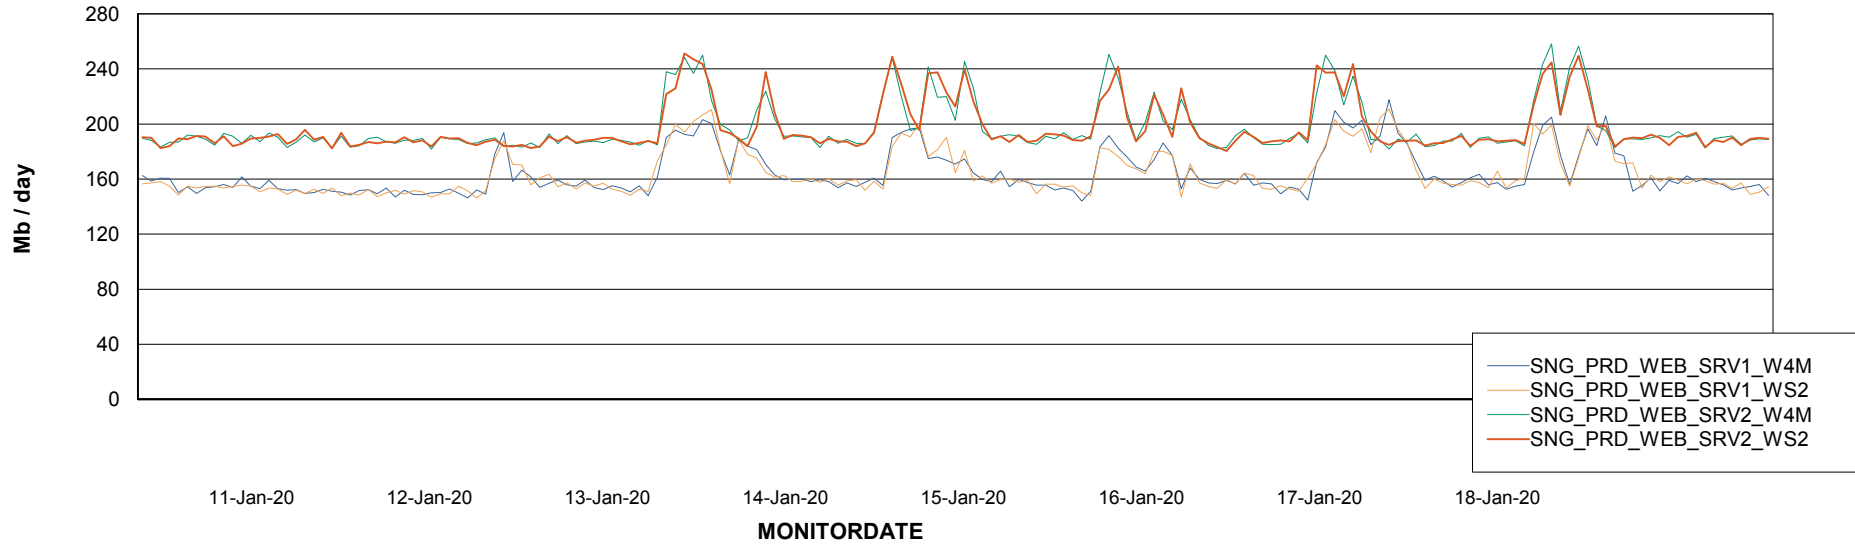

ABSolute Web Component Services

Avg memory used per ABS Web component