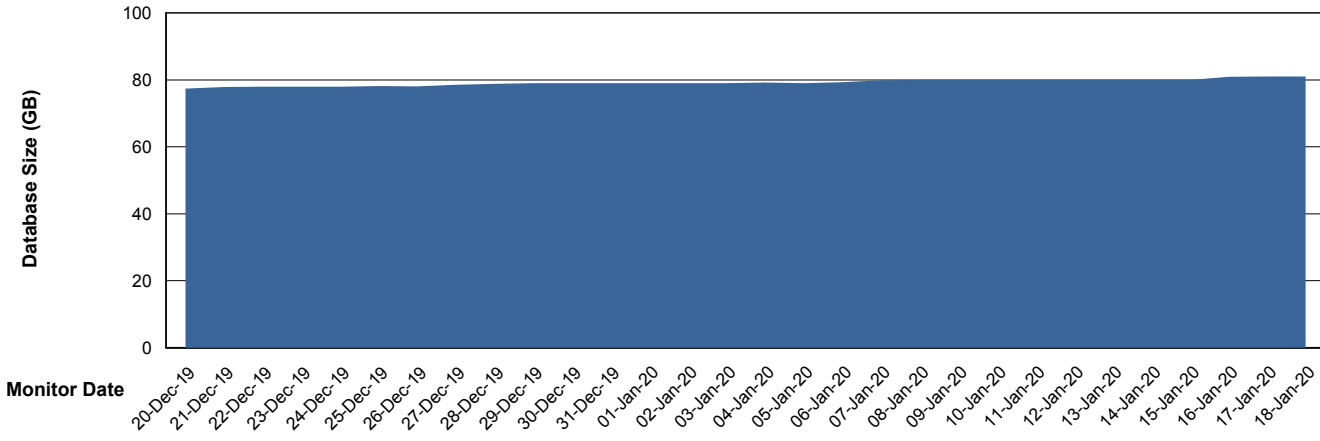

DATABASE SIZE SNGDB_Production

Database growth over last month

Database Tablespace SNGDB_Production

Date	Tablespace Name	Filesize (Gb)	Usedsize (Gb)	Percentage free
18-Jan-20	ABSDATA	120	21	83
	INDX	120	51	58
17-Jan-20	ABSDATA	120	21	83
	INDX	120	51	58
16-Jan-20	ABSDATA	120	21	83
	INDX	120	51	58
15-Jan-20	ABSDATA	120	21	83
	INDX	120	51	58
14-Jan-20	ABSDATA	120	21	83
	INDX	120	51	58
13-Jan-20	ABSDATA	120	21	83
	INDX	120	51	58
12-Jan-20	ABSDATA	120	21	83
	INDX	120	51	58