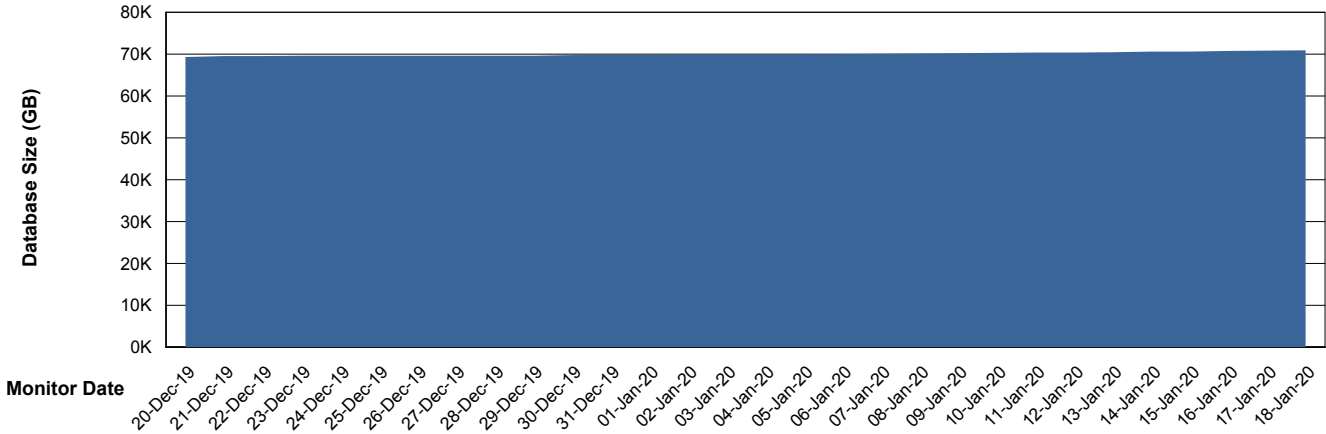

DATABASE SIZE RSSDB_Production

Database growth over last month

Database Tablespace RSSDB_Production

Date	Tablespace Name	Filesize (Gb)	Usedsize (Gb)	Percentage free
18-Jan-20	ABSDATA	35,000	29,192	17
	INDX	47,000	40,379	14
17-Jan-20	ABSDATA	35,000	29,128	17
	INDX	47,000	40,379	14
16-Jan-20	ABSDATA	35,000	29,120	17
	INDX	47,000	40,362	14
15-Jan-20	ABSDATA	35,000	29,095	17
	INDX	47,000	40,177	15
14-Jan-20	ABSDATA	35,000	29,087	17
	INDX	47,000	40,152	15
13-Jan-20	ABSDATA	35,000	29,079	17
	INDX	47,000	40,135	15
12-Jan-20	ABSDATA	35,000	28,999	17
	INDX	47,000	40,050	15