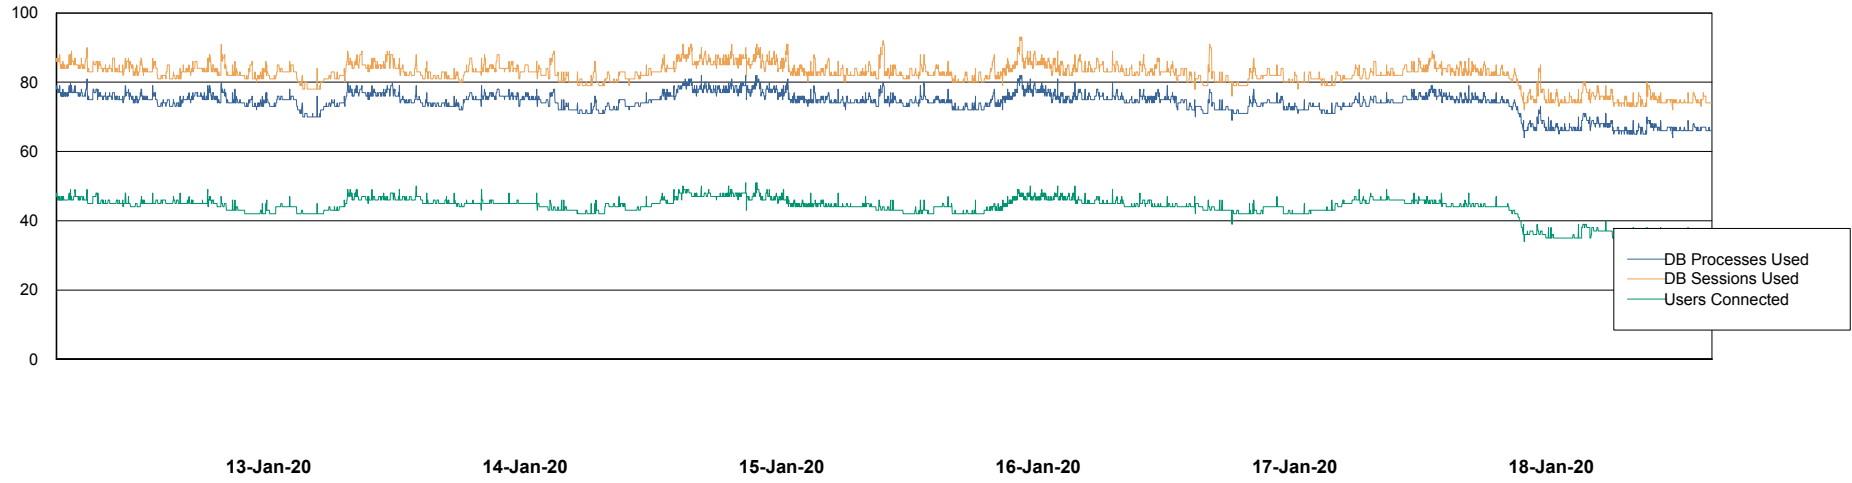

Database Performance RSSDB_Production