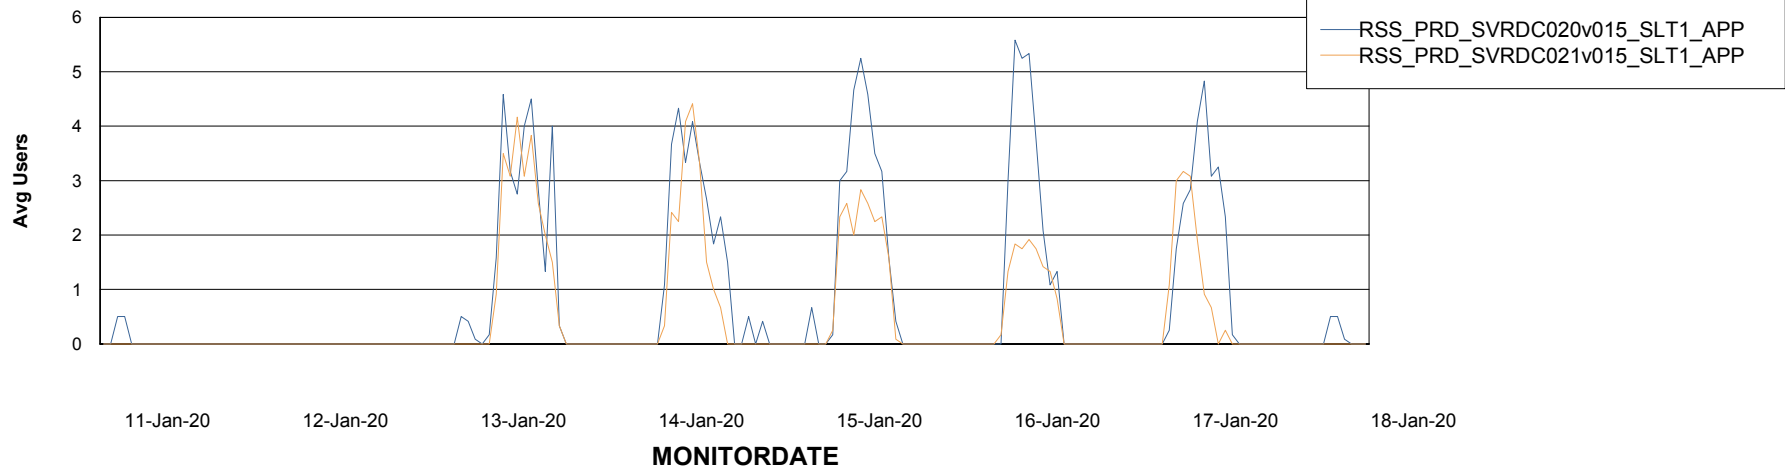

Avg users per day per ABS server