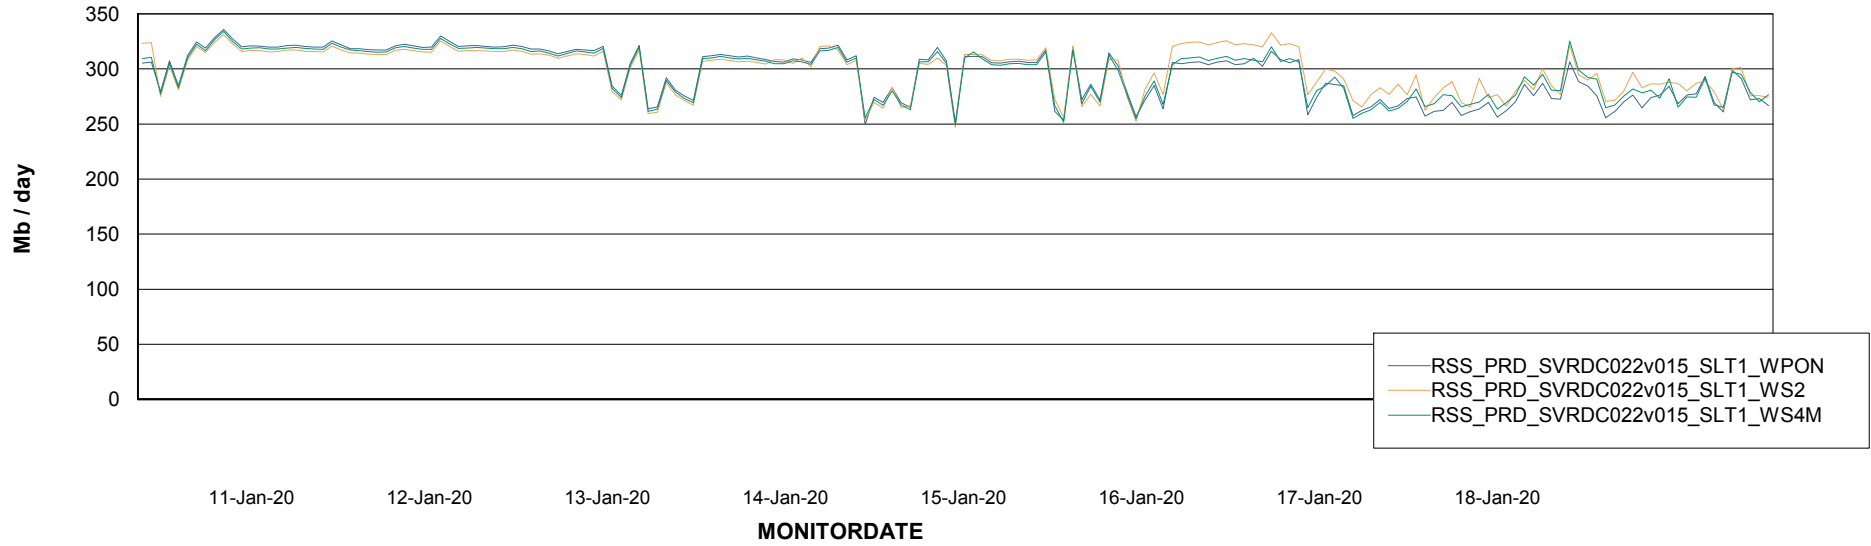

ABSSolute Web Component Services

Avg memory used per ABS Web component