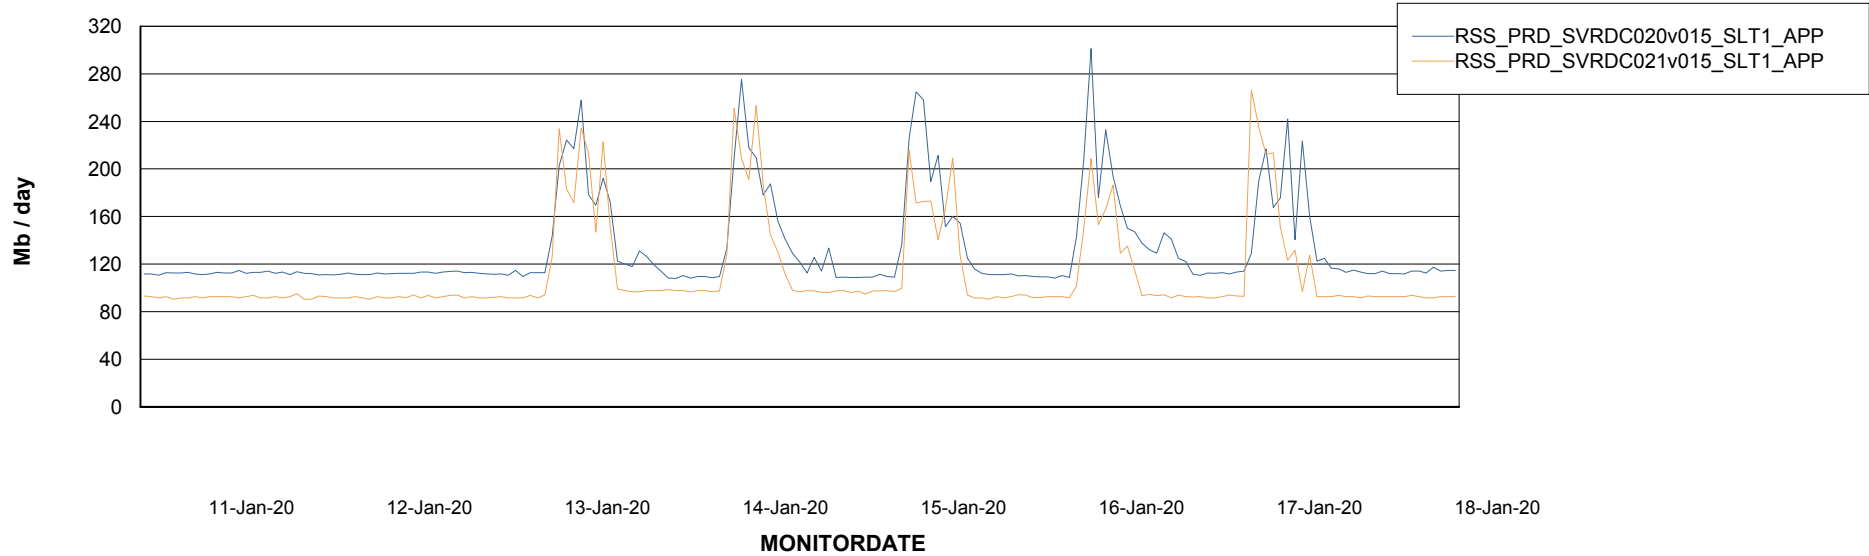

ABSSolute Application Server Services

Avg memory used per ABS Server Service