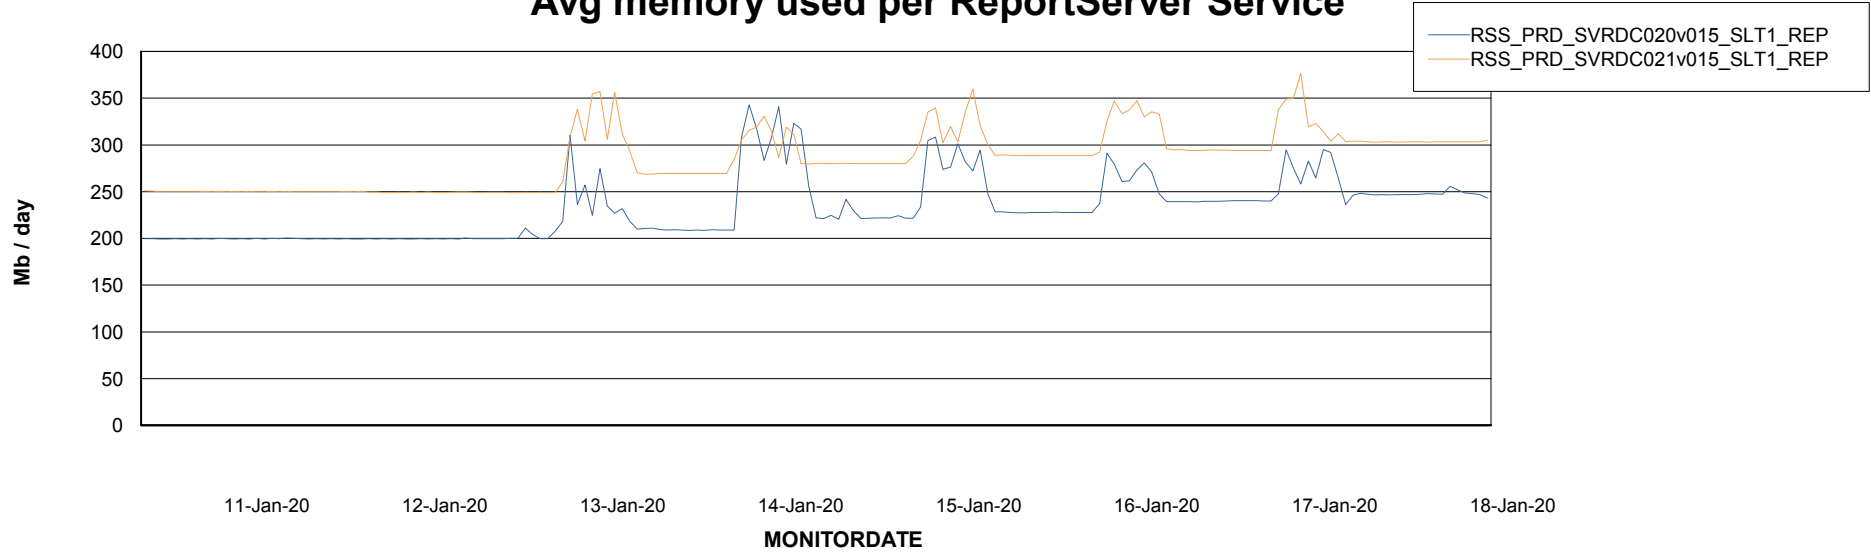

ABSSolute Application ReportServer Services

Avg memory used per ReportServer Service