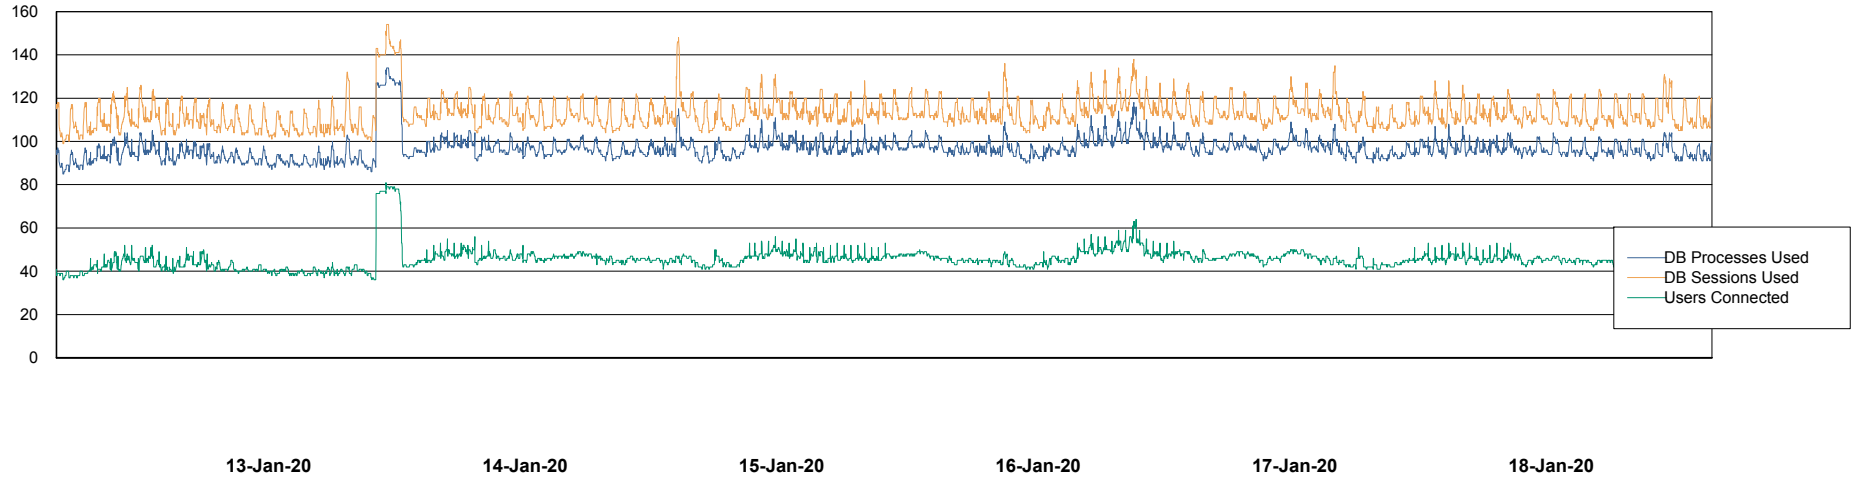

Database Performance PCODB_Production

DB Processes Max 350
DB Sessions Max 560