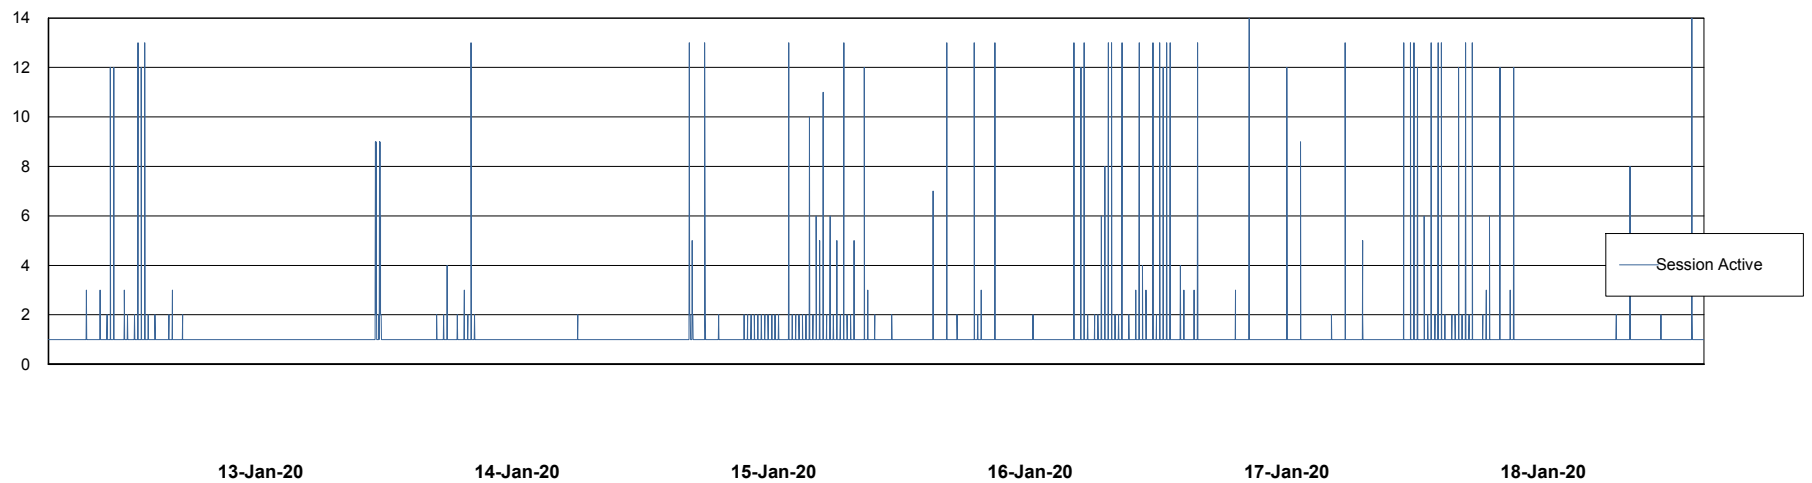

Database Performance PCODB_Standby

DB Processes Max 350
DB Sessions Max 552