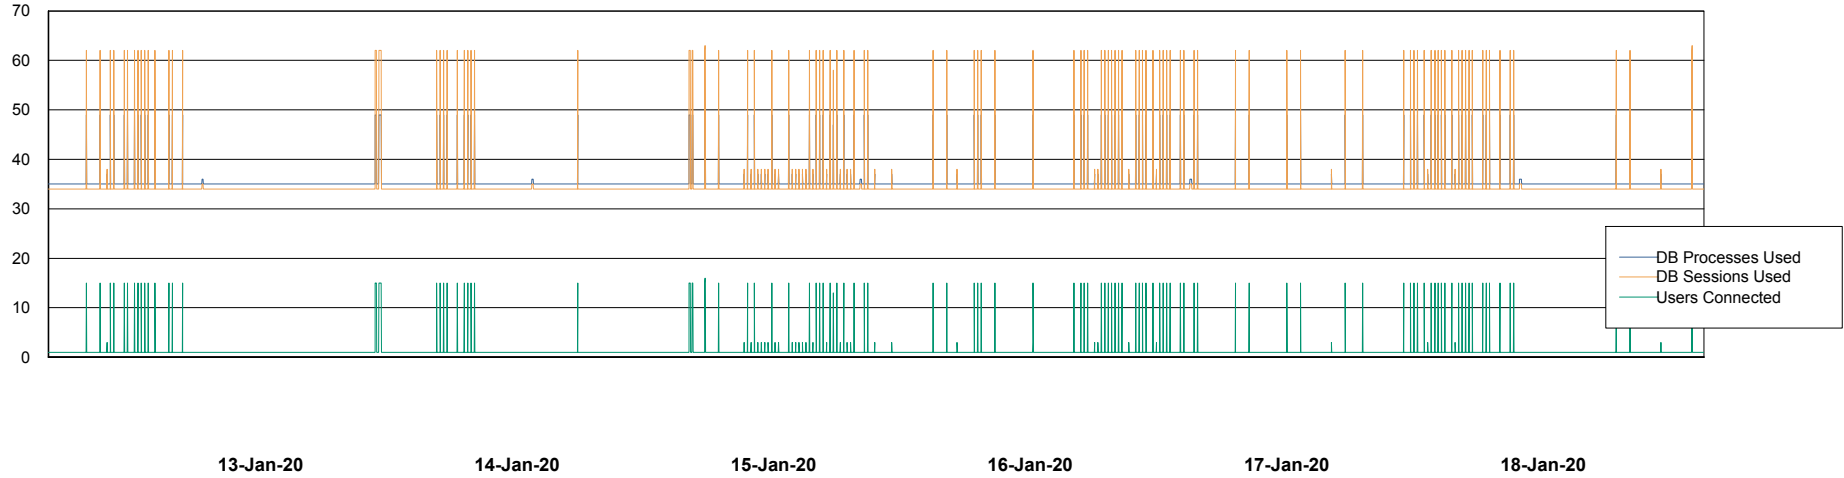

Database Performance PCODB_Standby

DB Processes Max 350
DB Sessions Max 552