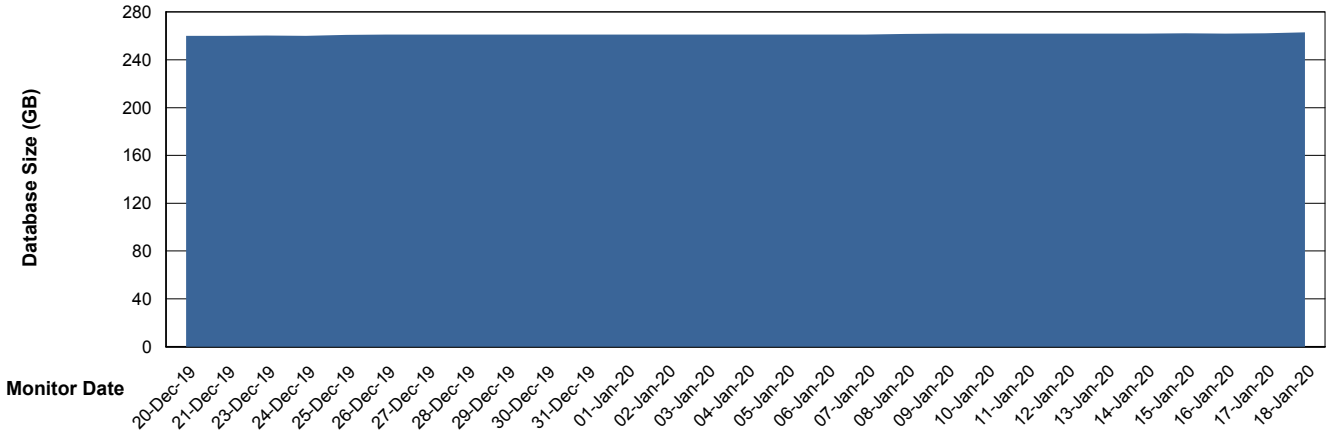

Database Performance PCODB_Standby

DB Processes Max 350
DB Sessions Max 552

Weekly SLA Customer Report

Customer PCO Production
 Database ID 44

DATABASE SIZE PCODB_Production

Database growth over last month