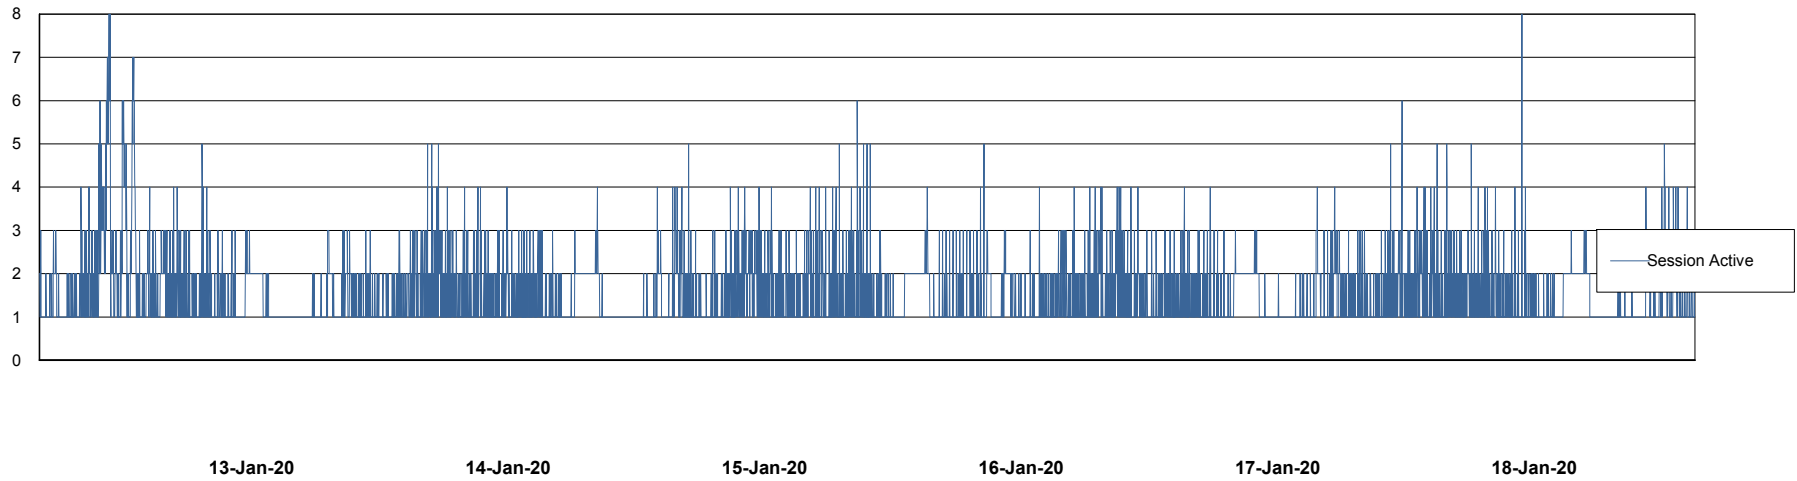

Weekly SLA Customer Report

Customer NIX_Production
Database ID 51

Database Performance NIXDB_BI

Weekly SLA Customer Report

Customer NIX_Production
Database ID 51

Database Performance NIXDB_Production

Weekly SLA Customer Report