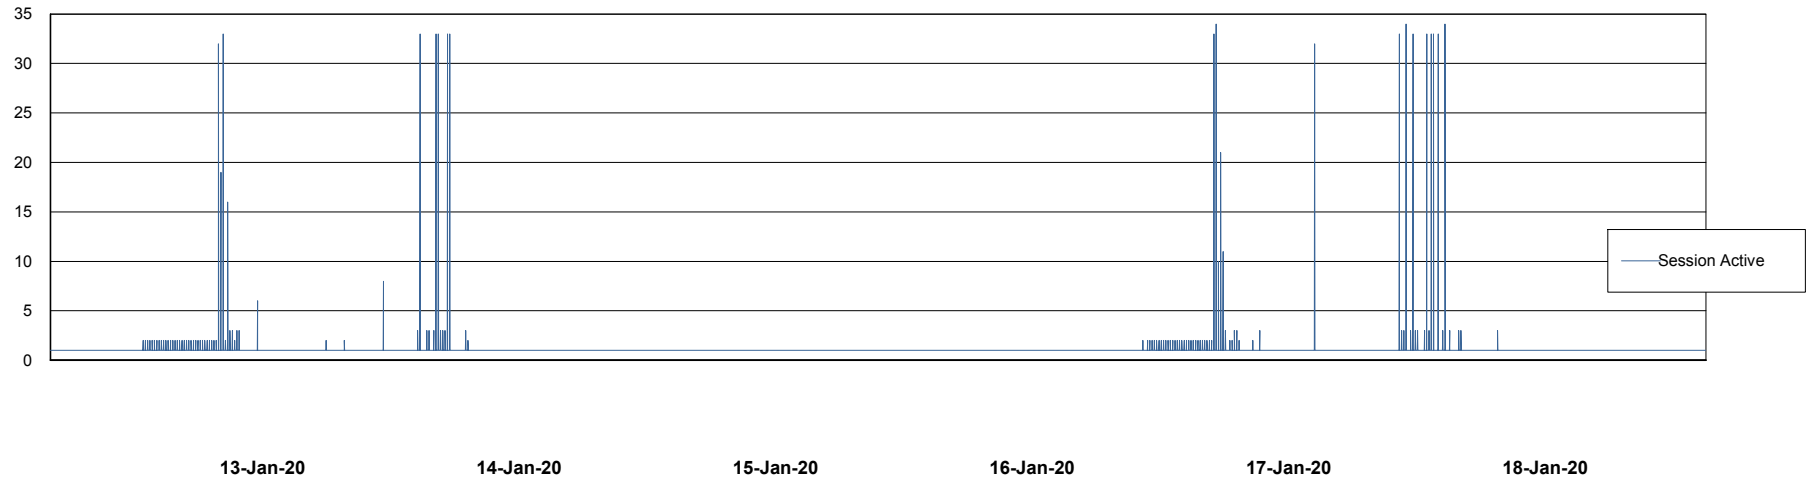

Database Performance NIXDB_Standby