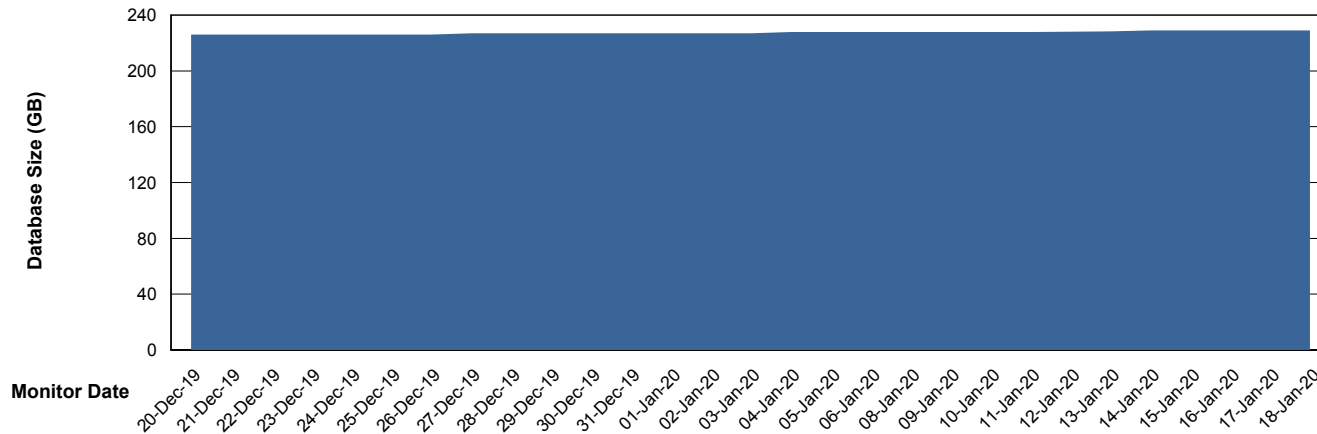

DATABASE SIZE NIXDB_Production

Database growth over last month