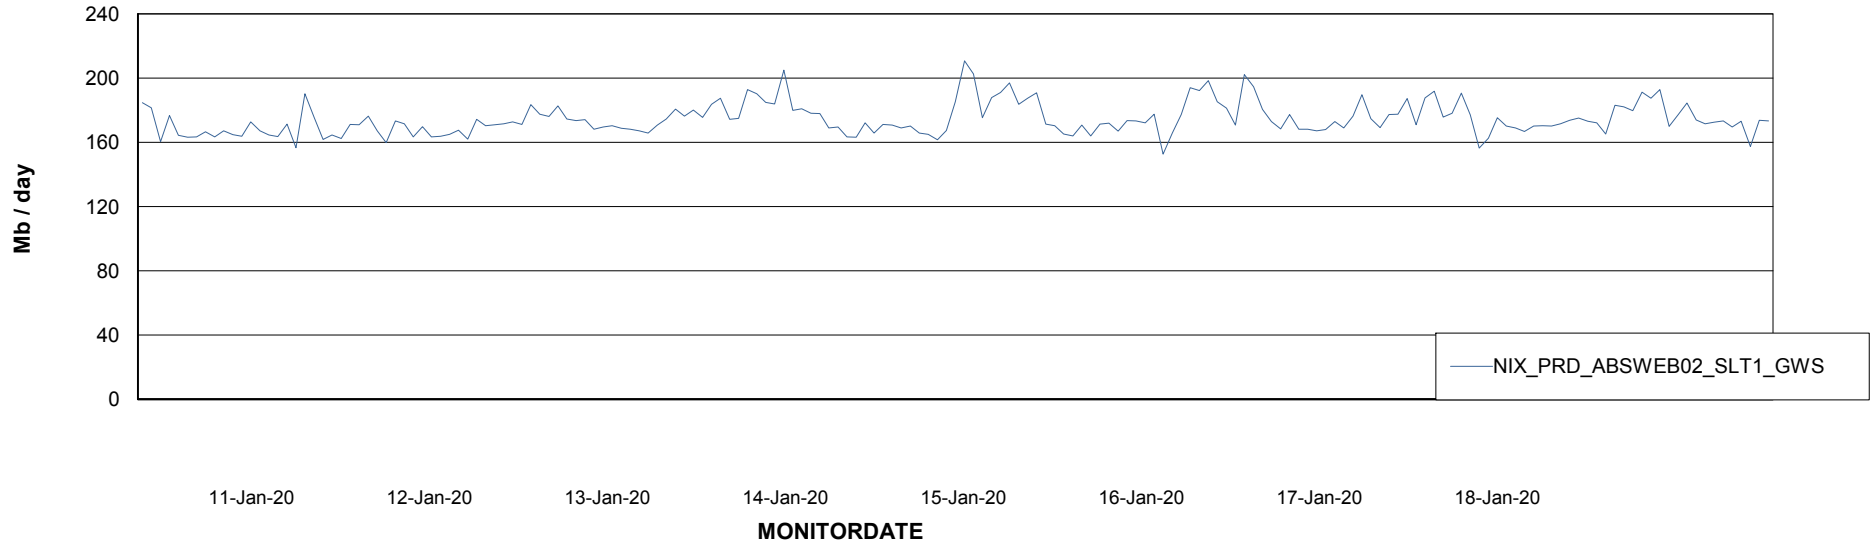

ABSSolute Web Component Services

Avg memory used per ABS Web component