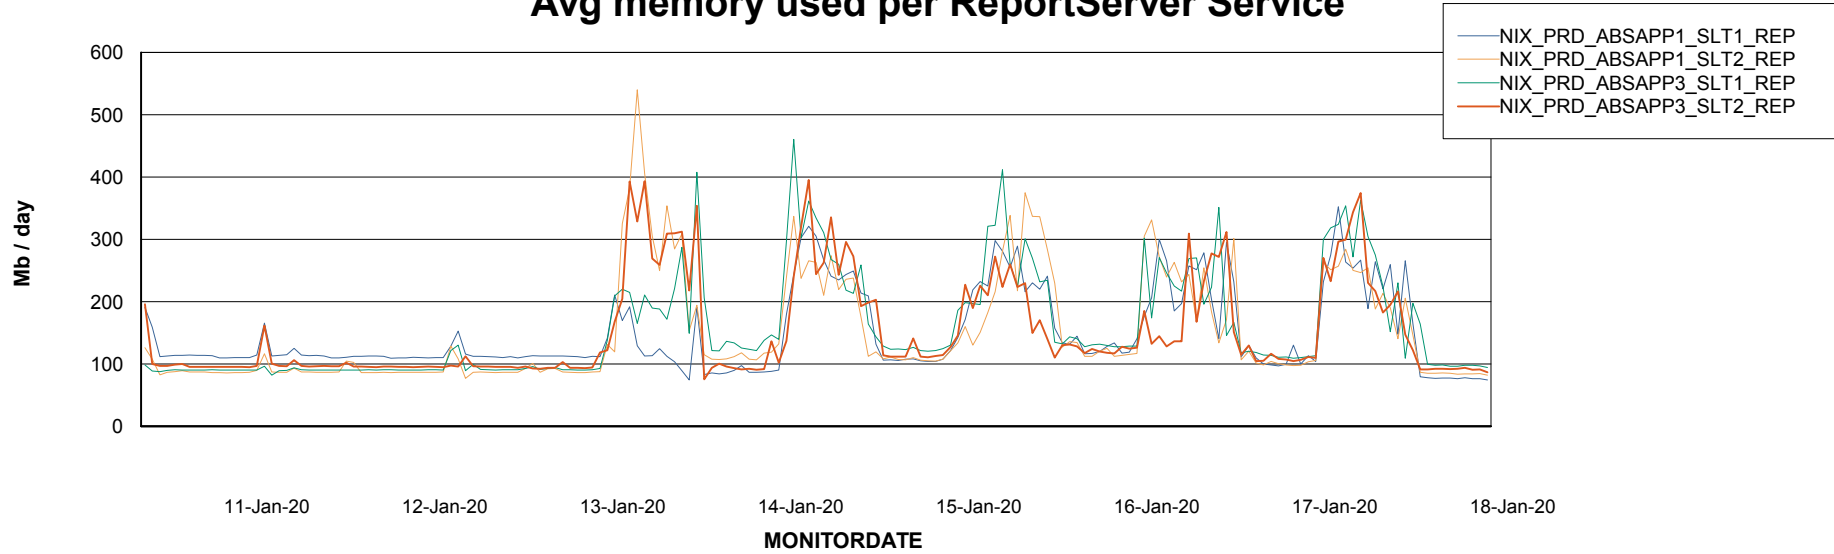

Avg users per day per ABS server

Weekly SLA Customer Report

Customer NIX_Production
Database ID 51

ABSSolute Application ReportServer Services

Avg memory used per ReportServer Service

Weekly SLA Customer Report