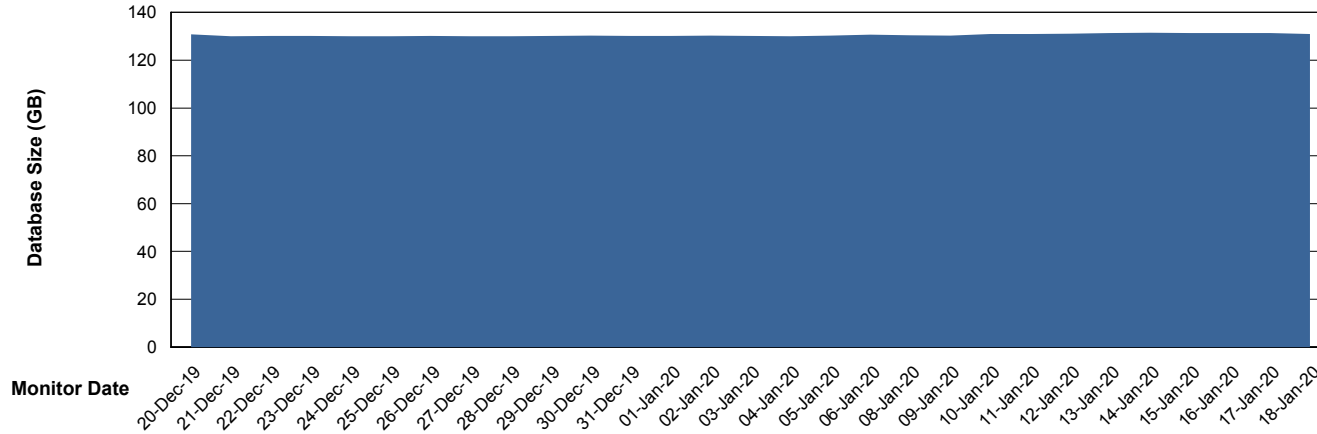

Customer NIX_Production
Database ID 51

Database Performance NIXDB_Standby

Weekly SLA Customer Report

Customer NIX_Production
Database ID 51

DATABASE SIZE NIXDB_BI

Database growth over last month

DATABASE SIZE NIXDB_Production