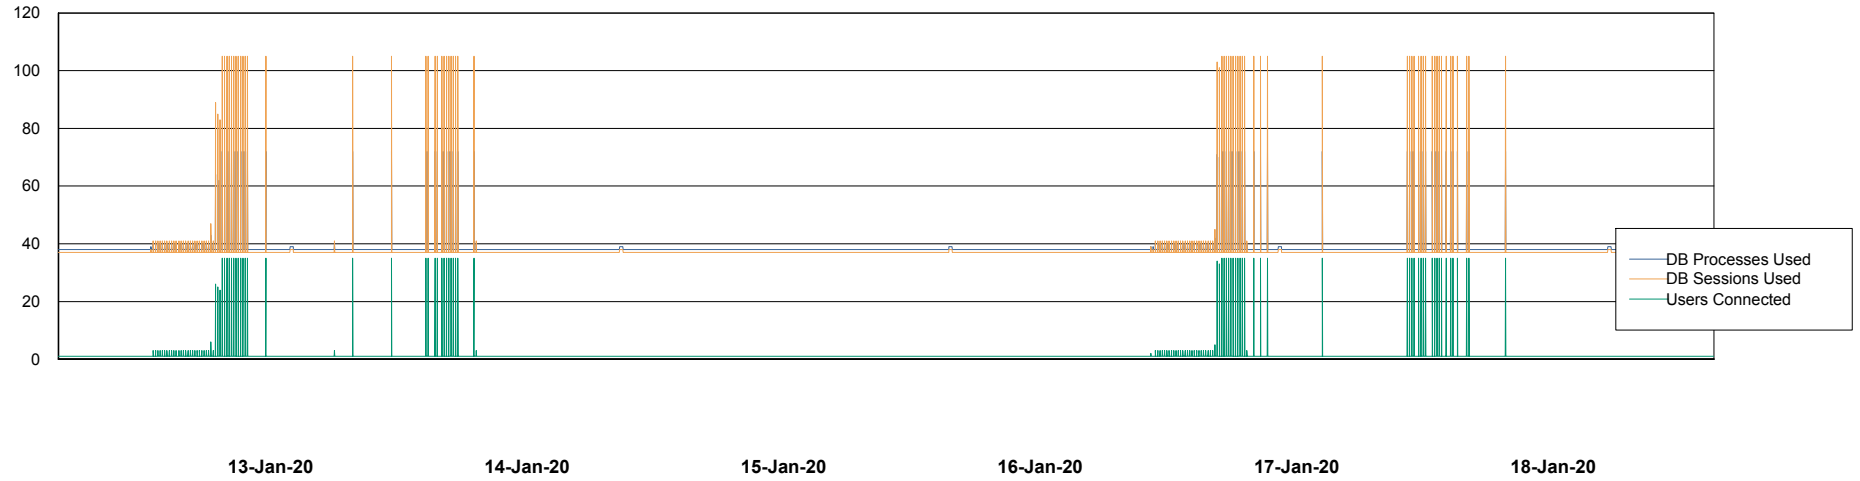

Database Performance NIXDB_Standby