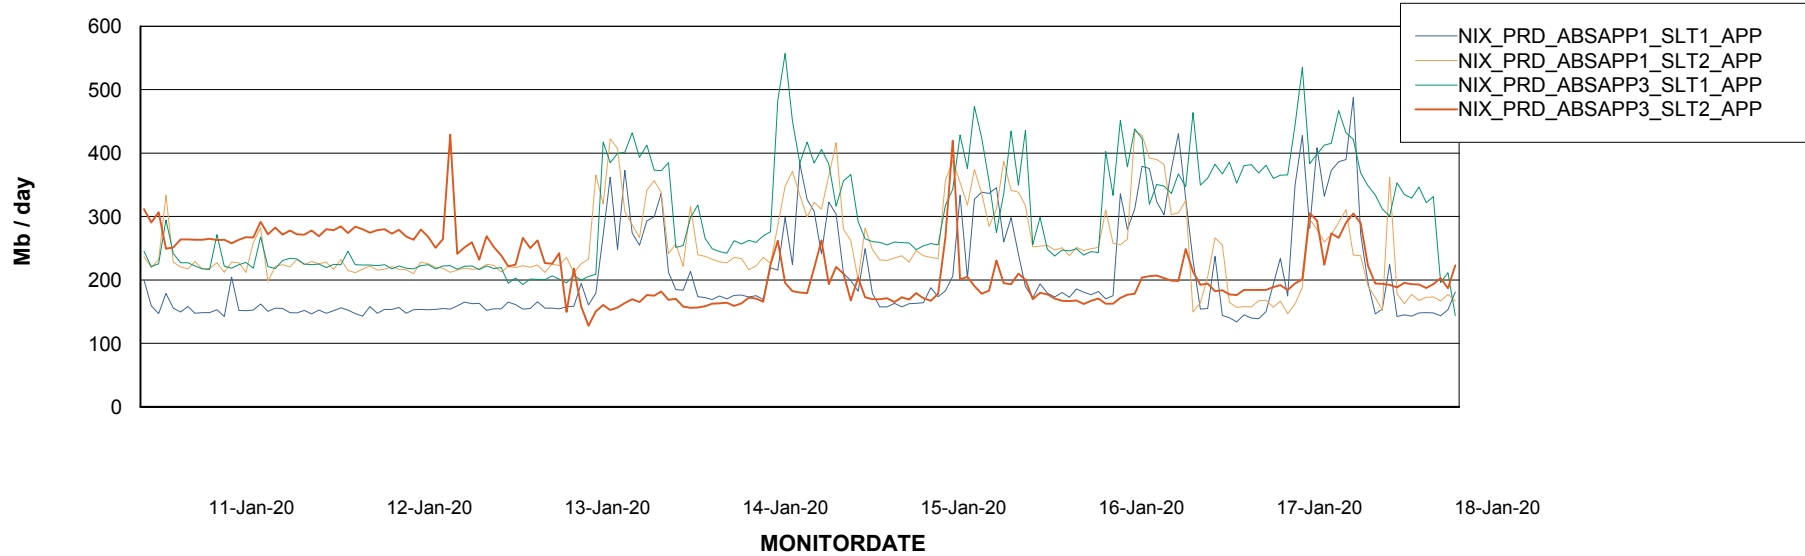

Standby Database Health NIX_Production

Recovery lag for last 7 days

Weekly SLA Customer Report

Customer NIX_Production
Database ID 51

ABSSolute Application Server Services

Avg memory used per ABS Server Service

Avg users per day per ABS server

Weekly SLA Customer Report

Customer NIX_Production
Database ID 51

ABSSolute Application ReportServer Services

Avg memory used per ReportServer Service

Weekly SLA Customer Report