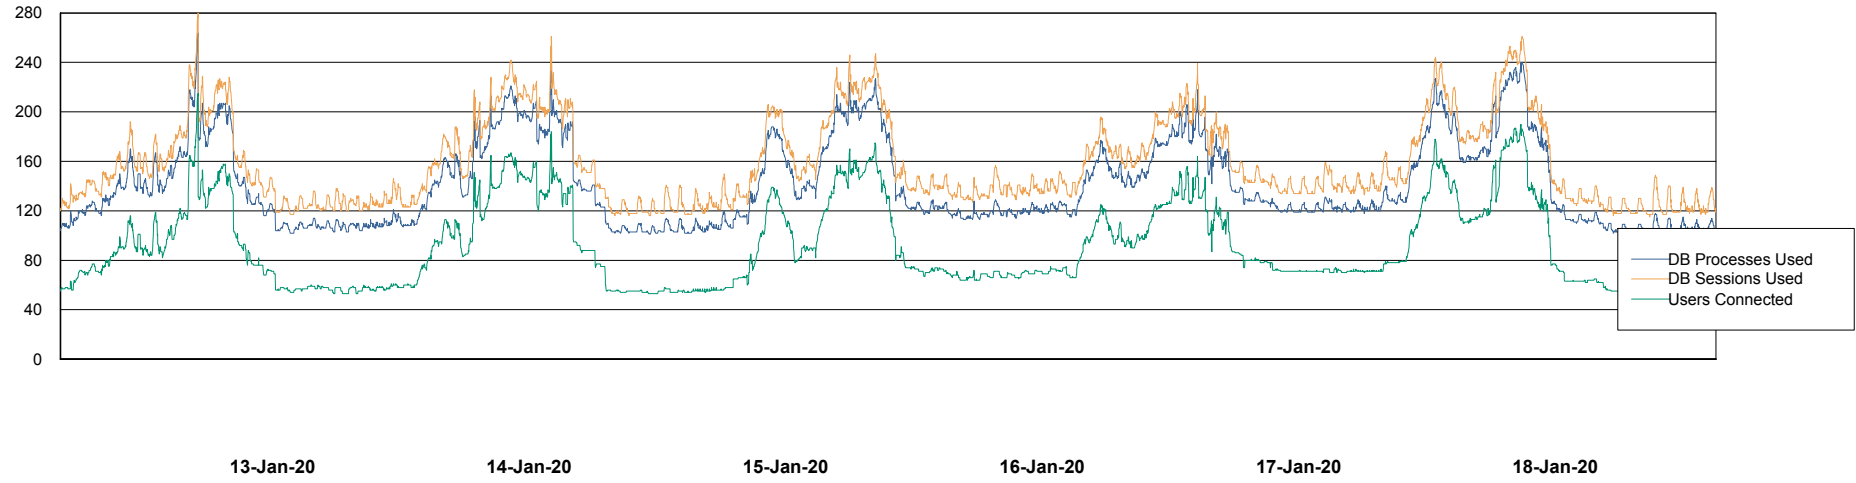

Weekly SLA Customer Report

Customer NIX_Production
Database ID 51

Database Performance NIXDB_BI

Weekly SLA Customer Report

Customer NIX_Production
Database ID 51

Database Performance NIXDB_Production

Weekly SLA Customer Report