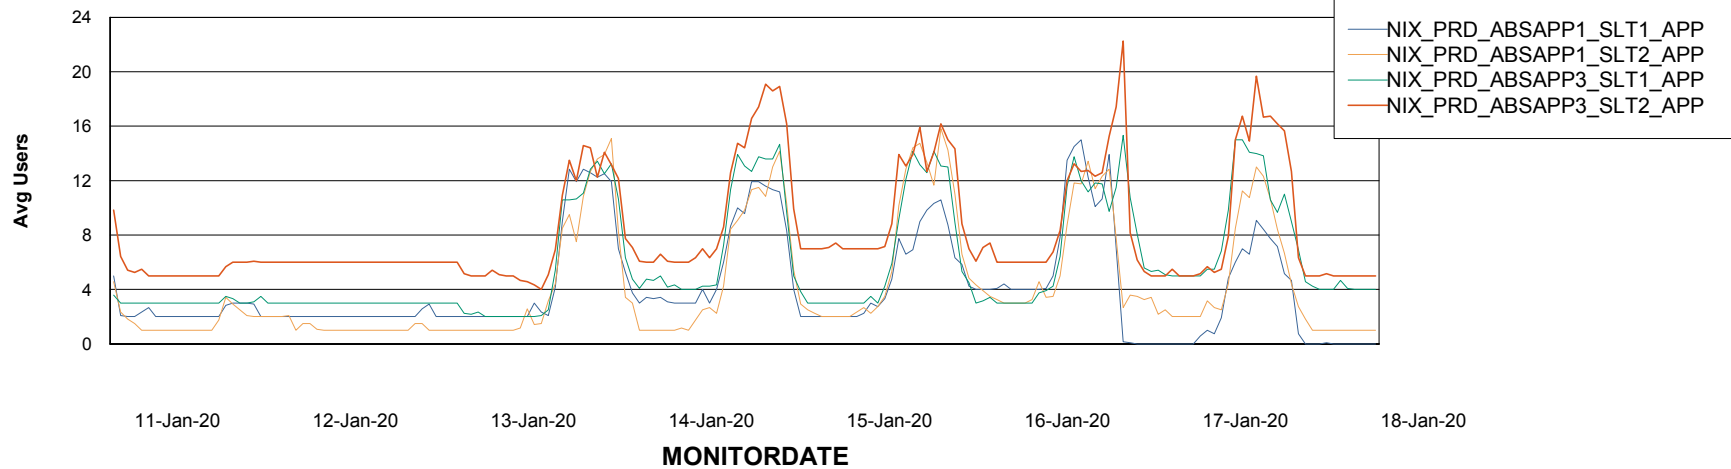

Standby Database Health NIX_Production

Recovery lag for last 7 days

Weekly SLA Customer Report

Customer NIX_Production
Database ID 51

ABSSolute Application Server Services

Avg memory used per ABS Server Service

Avg users per day per ABS server

Weekly SLA Customer Report

Customer NIX_Production
Database ID 51

ABSSolute Application ReportServer Services

Avg memory used per ReportServer Service

Weekly SLA Customer Report