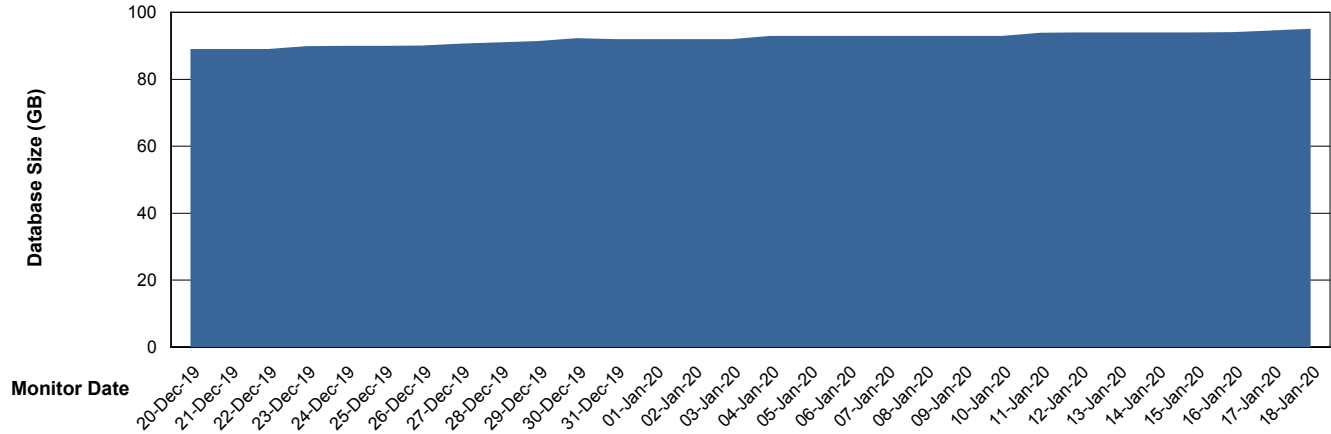

DATABASE SIZE LSS_ABSCH_DB_LIODA3

Database growth over last month

DATABASE SIZE LSS_ABSCH2_DB_LIODA3

Database growth over last month

Weekly SLA Customer Report

Customer LSS_Prod (NO SLA)
Database ID 96

DATABASE SIZE LSS_ABSCH3_DB_LIODA3

Database growth over last month

DATABASE SIZE LSS_ABSEE_DB_LIODA5

Database growth over last month

Weekly SLA Customer Report

Customer LSS_Prod (NO SLA)
Database ID 96

DATABASE SIZE LSS_ABSEE2_DB_LIODA5

Database growth over last month