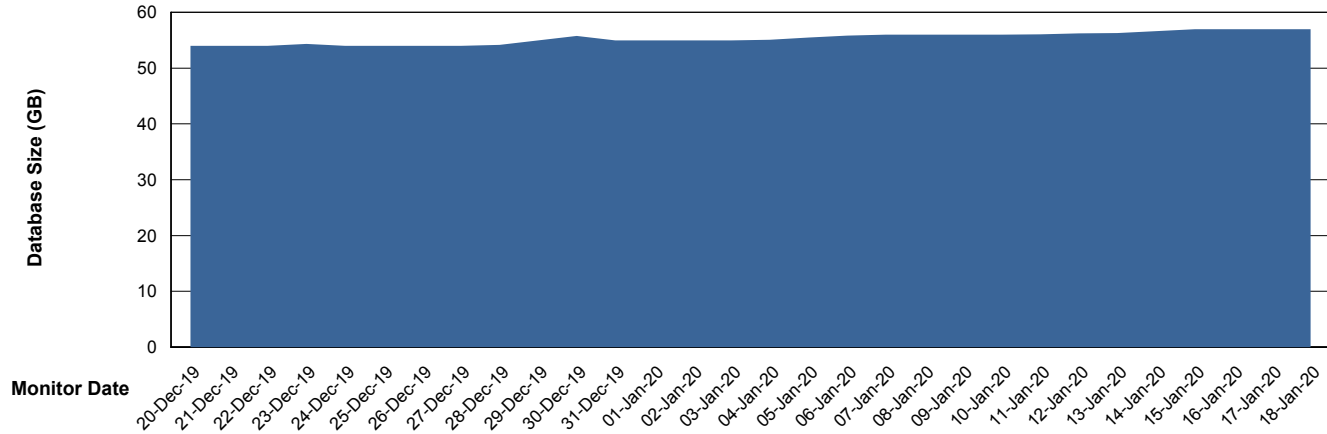

DATABASE SIZE LSS_ABSME_DB_LIODA4

Database growth over last month

Weekly SLA Customer Report

Customer LSS_Prod (NO SLA)
Database ID 96

DATABASE SIZE LSS_ABSME2_DB_LIODA4

Database growth over last month

Weekly SLA Customer Report