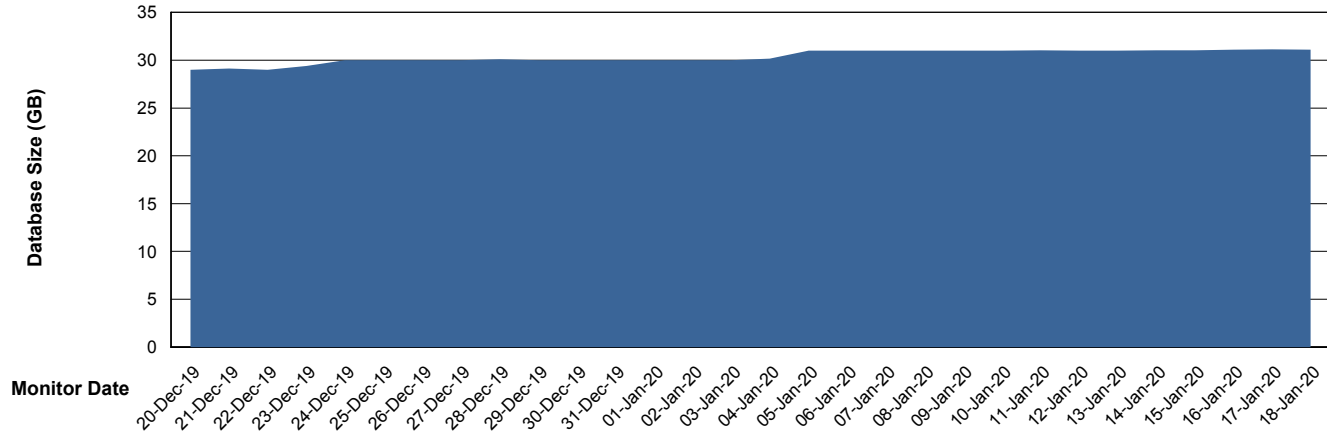

Database growth over last month

DATABASE SIZE LSS_ABSEE_DB_LIODA5

Database growth over last month

Weekly SLA Customer Report

Customer LSS_Prod (NO SLA)
Database ID 96

DATABASE SIZE LSS_ABSEE2_DB_LIODA5

Database growth over last month