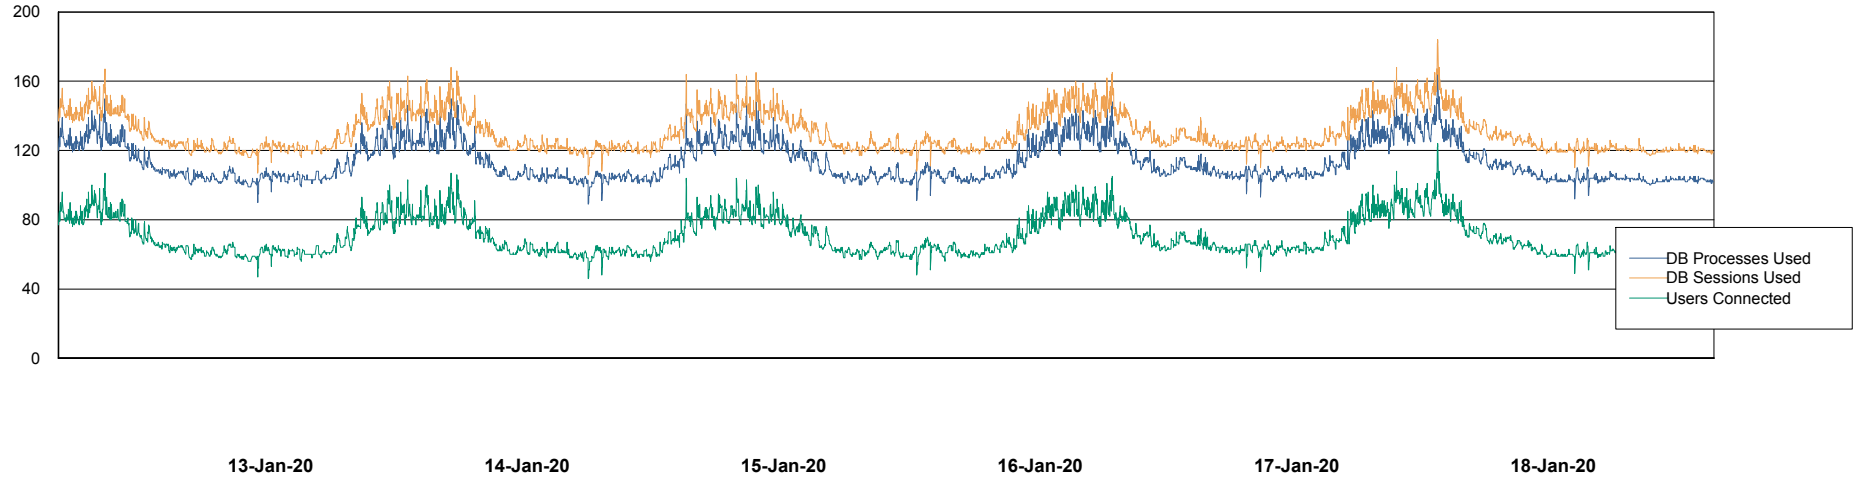

Database Performance LSS_ABSEE2_DB_LIODA5

DB Processes Max 1,000
DB Sessions Max 1,522

Weekly SLA Customer Report

Customer LSS_Prod (NO SLA)
Database ID 96

Database Performance LSS_ABSME_DB_LIODA4

DB Processes Max 1,000
DB Sessions Max 1,522