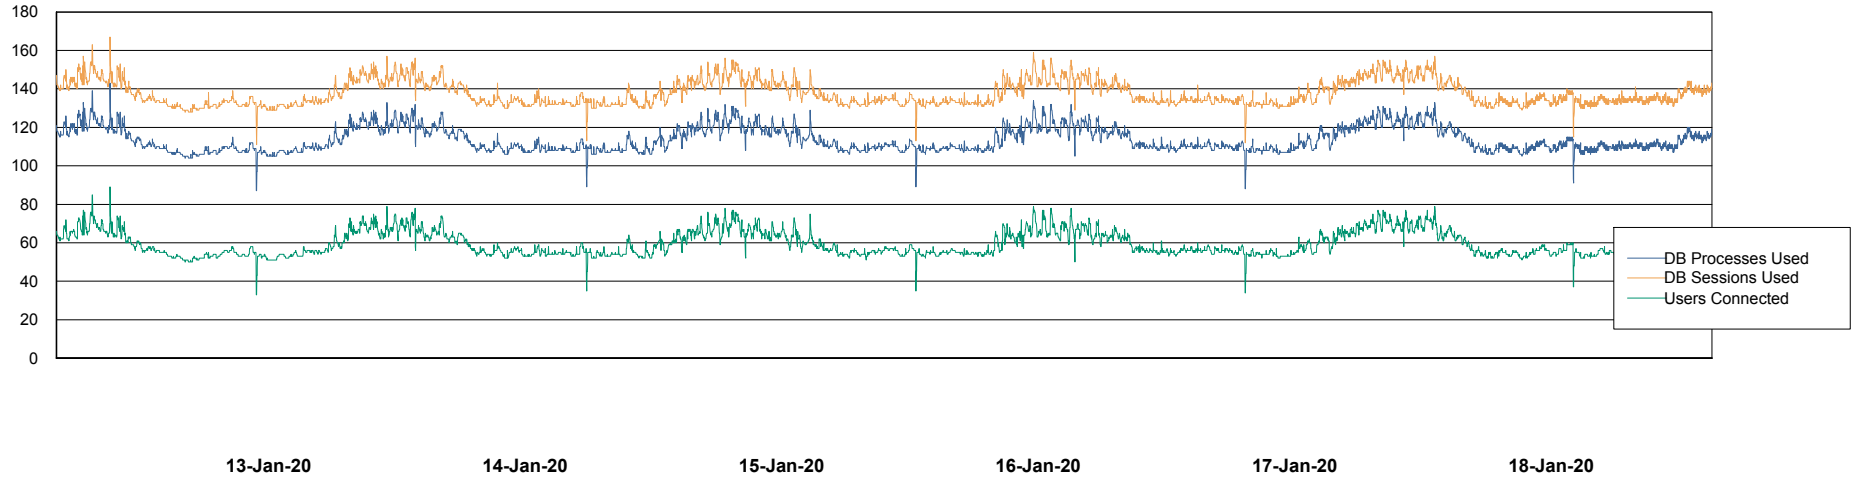

Database Performance LSS_ABSCH2_DB_LIODA3

DB Processes Max 1,000
DB Sessions Max 1,560

Weekly SLA Customer Report

Customer LSS_Prod (NO SLA)
Database ID 96

Database Performance LSS_ABSCH3_DB_LIODA3

DB Processes Max 1,000
DB Sessions Max 1,560