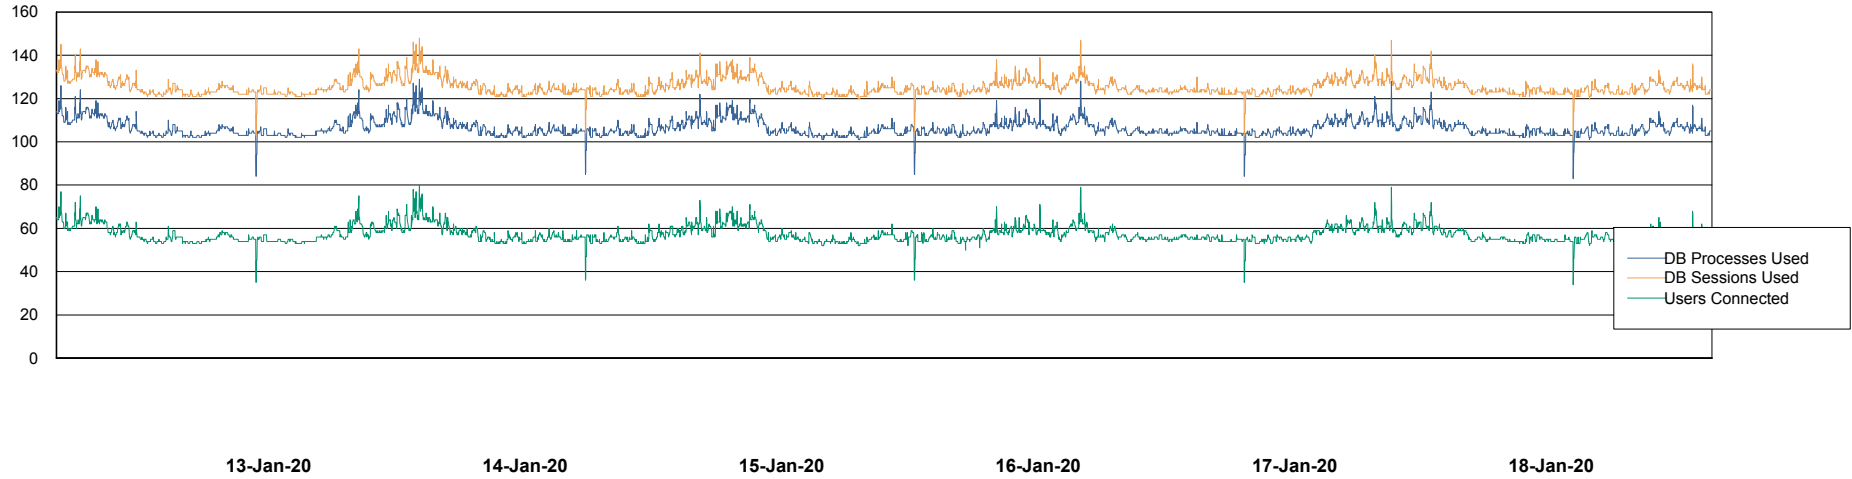

Database Performance LSS_ABSCH2_DB_LIODA3

DB Processes Max 1,000
DB Sessions Max 1,560