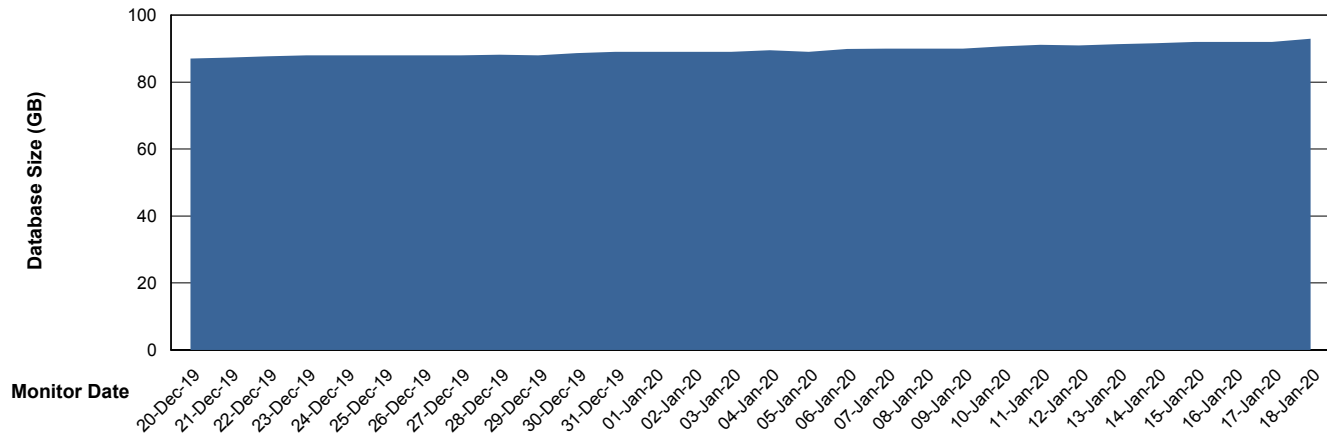

DATABASE SIZE LSS_ABSME_DB_LIODA4

Database growth over last month