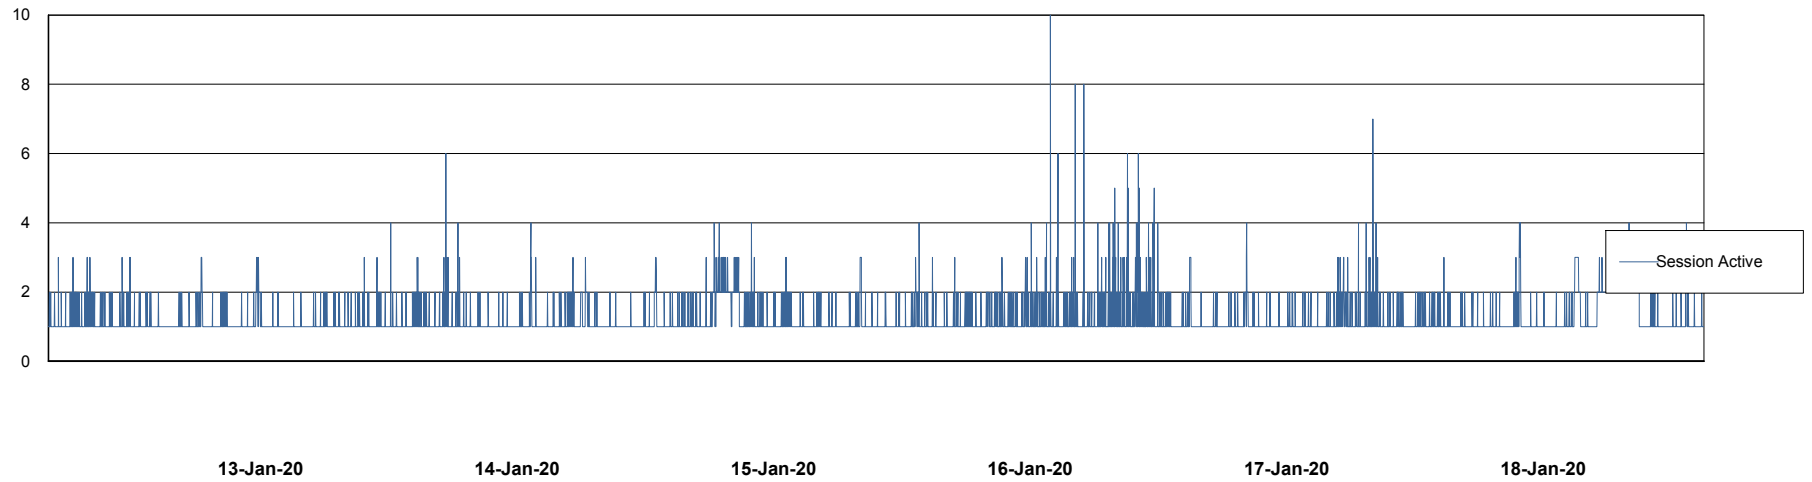

Database Performance LSS_ABSME2_DB_LIODA4

DB Processes Max 1,000
DB Sessions Max 1,522