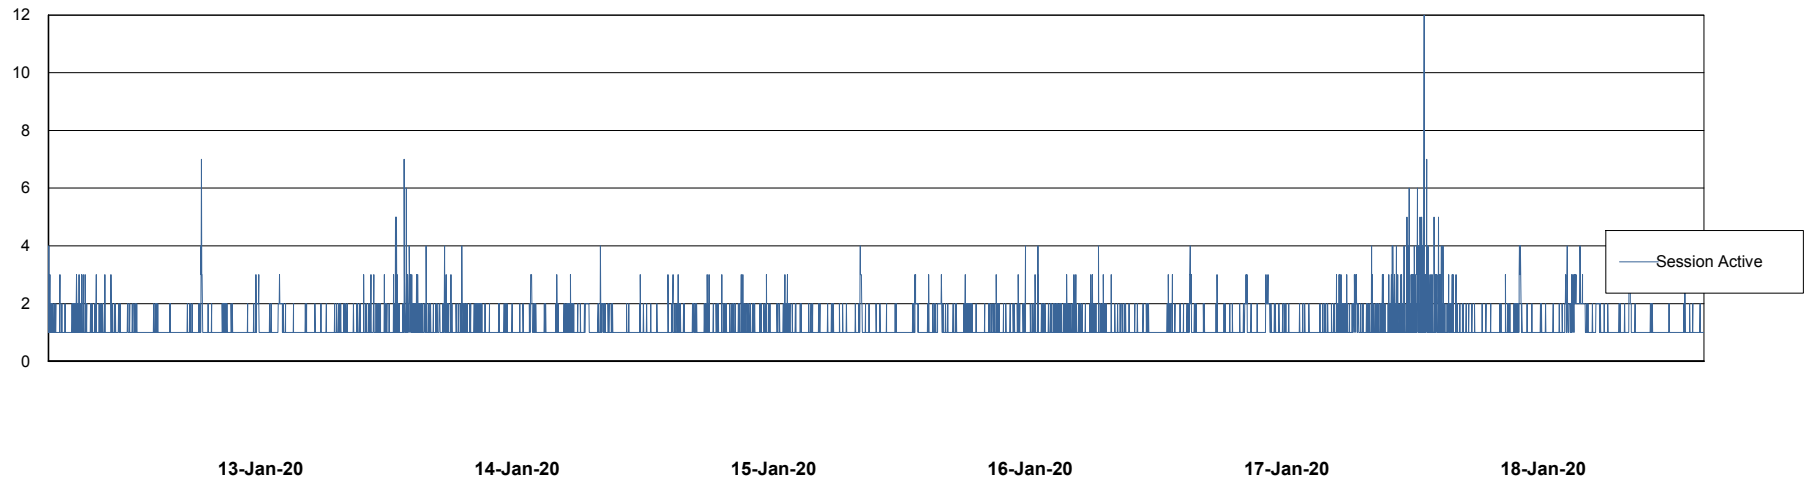

Database Performance LSS_ABSEE2_DB_LIODA5

DB Processes Max 1,000
DB Sessions Max 1,522

Weekly SLA Customer Report

Customer LSS_Prod (NO SLA)
Database ID 96

Database Performance LSS_ABSME_DB_LIODA4

DB Processes Max 1,000
DB Sessions Max 1,522