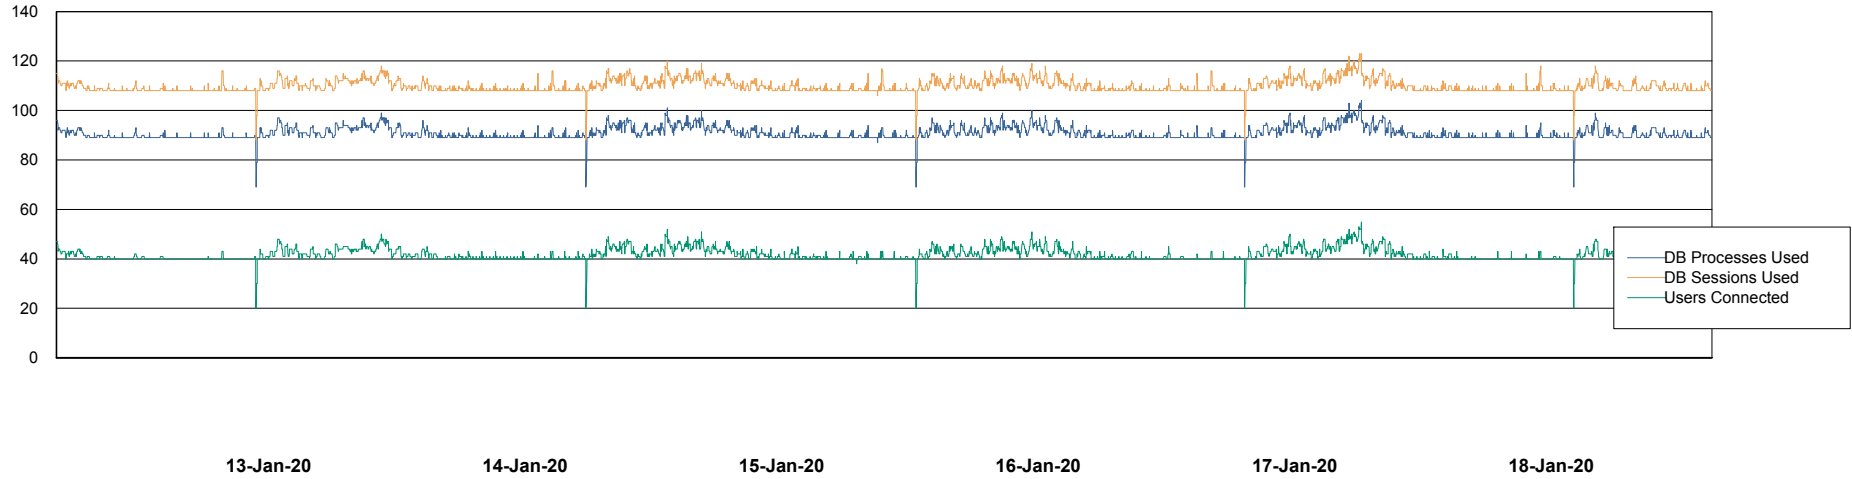

Database Performance LSS_ABSCH_DB_LIODA3

DB Processes Max 1,000
DB Sessions Max 1,560