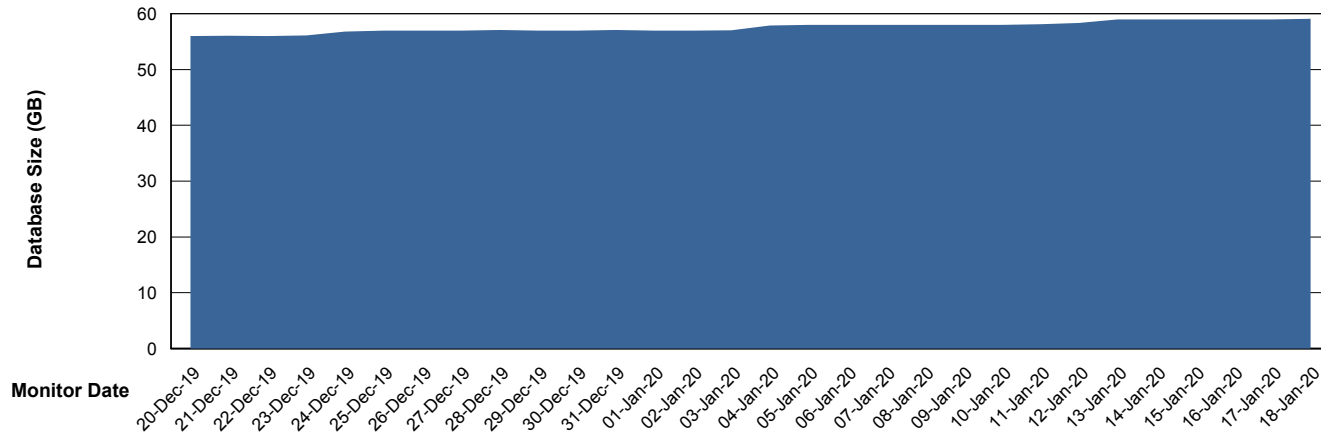

DATABASE SIZE LSS_ABSCH2_DB_LIODA3

Database growth over last month