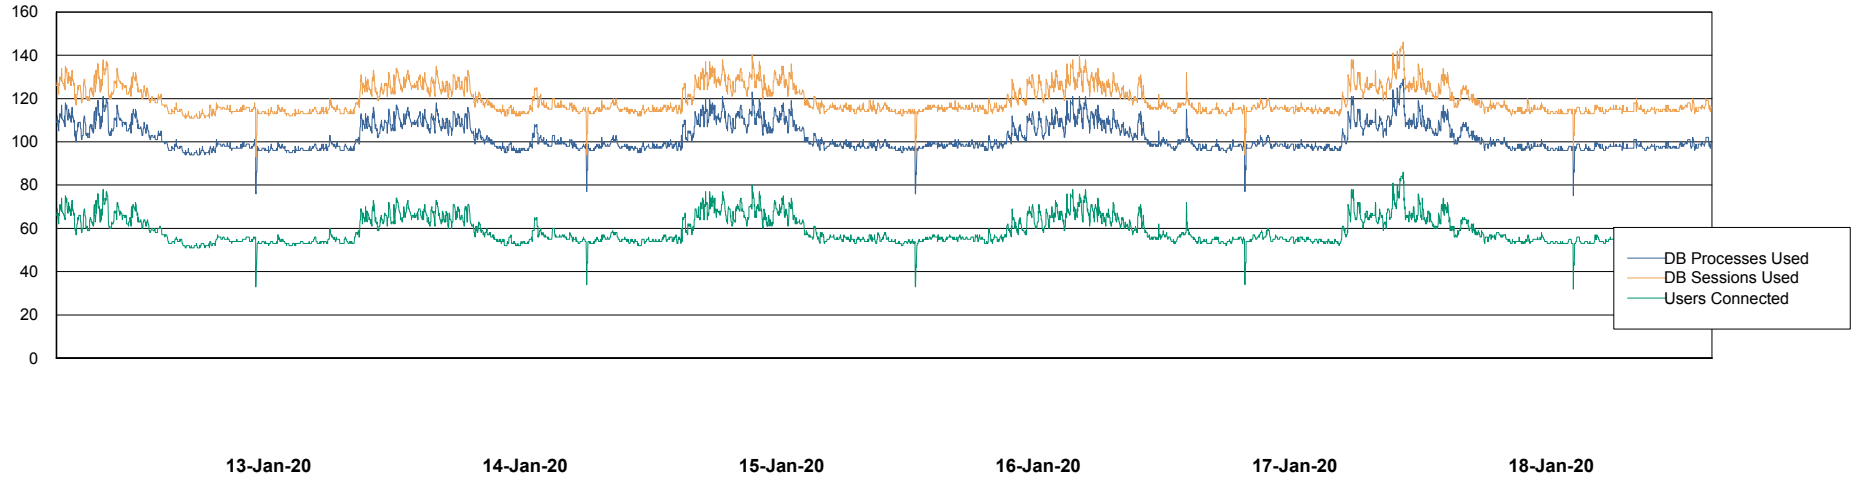

Database Performance LSS_ABSEE2_DB_LIODA5

DB Processes Max 1,000
DB Sessions Max 1,522