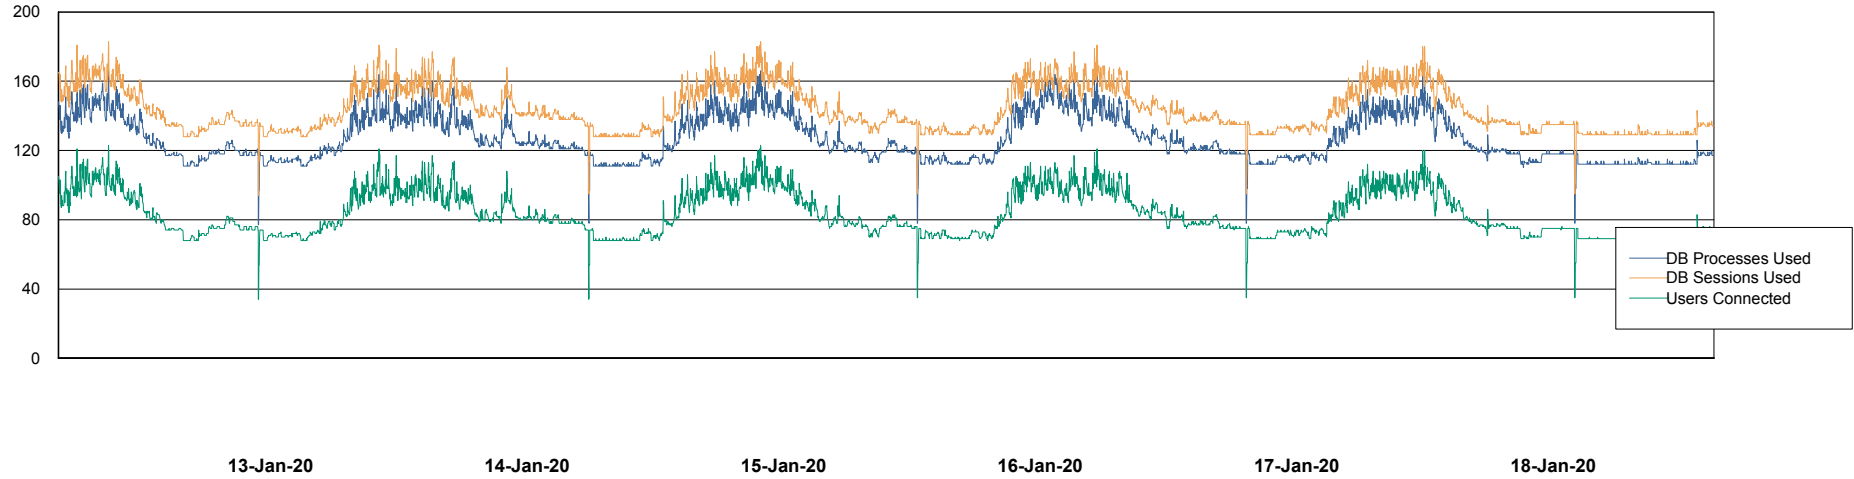

Database Performance LSS_ABSEE_DB_LIODA5

DB Processes Max 1,000
DB Sessions Max 1,522