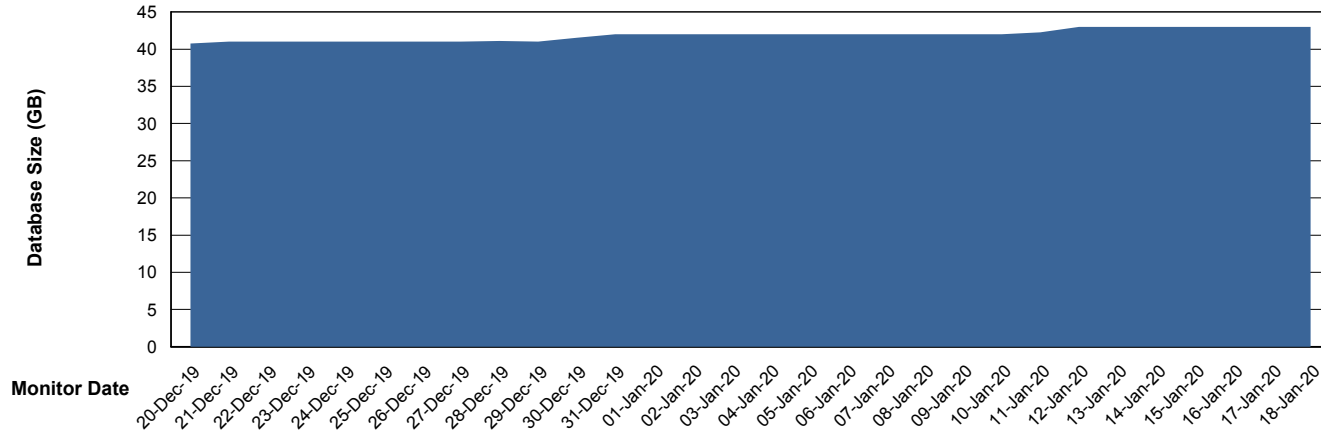

Weekly SLA Customer Report

Customer LSS_Prod (NO SLA)
Database ID 96

Database Performance LSS_ABSME2_DB_LIODA4

DB Processes Max 1,000
DB Sessions Max 1,522

Weekly SLA Customer Report

Customer LSS_Prod (NO SLA)
Database ID 96

DATABASE SIZE LSS_ABSCH_DB_LIODA3

Database growth over last month

DATABASE SIZE LSS_ABSCH2_DB_LIODA3

Database growth over last month

Weekly SLA Customer Report

Customer LSS_Prod (NO SLA)
Database ID 96

DATABASE SIZE LSS_ABSCH3_DB_LIODA3