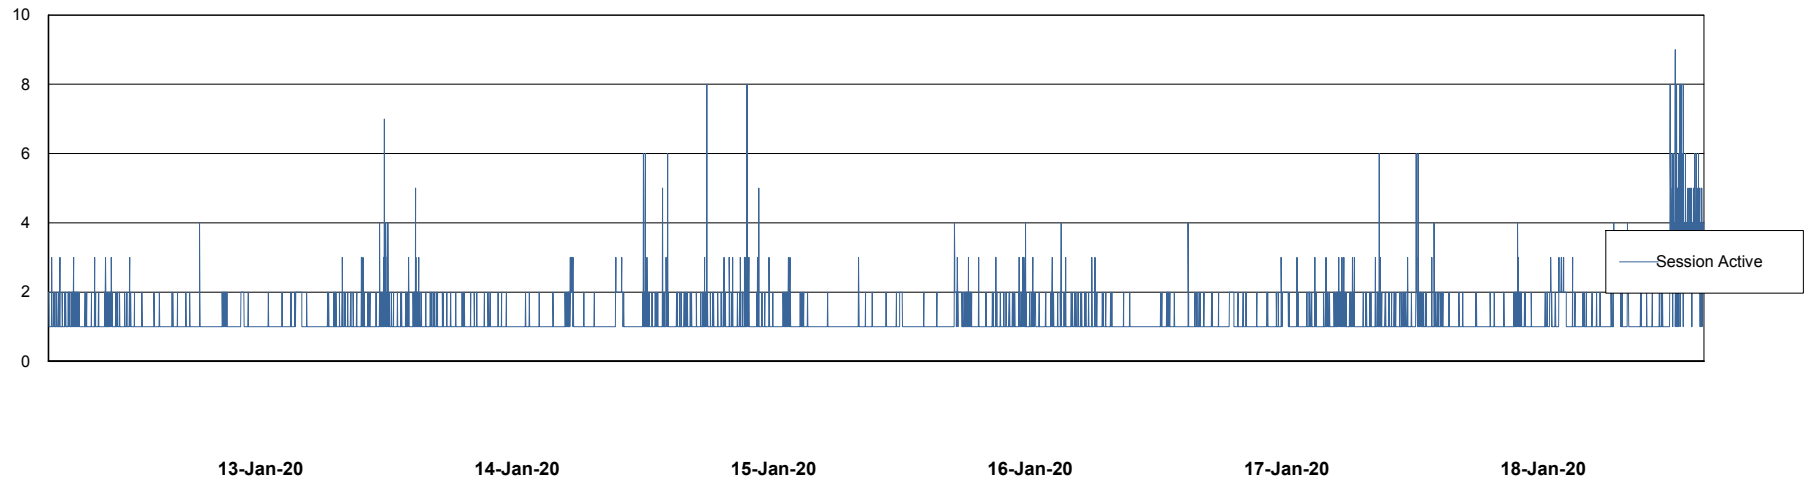

Database Performance LSS_ABSCH2_DB_LIODA3

DB Processes Max 1,000
DB Sessions Max 1,560

Weekly SLA Customer Report

Customer LSS_Prod (NO SLA)
Database ID 96

Database Performance LSS_ABSCH3_DB_LIODA3

DB Processes Max 1,000
DB Sessions Max 1,560