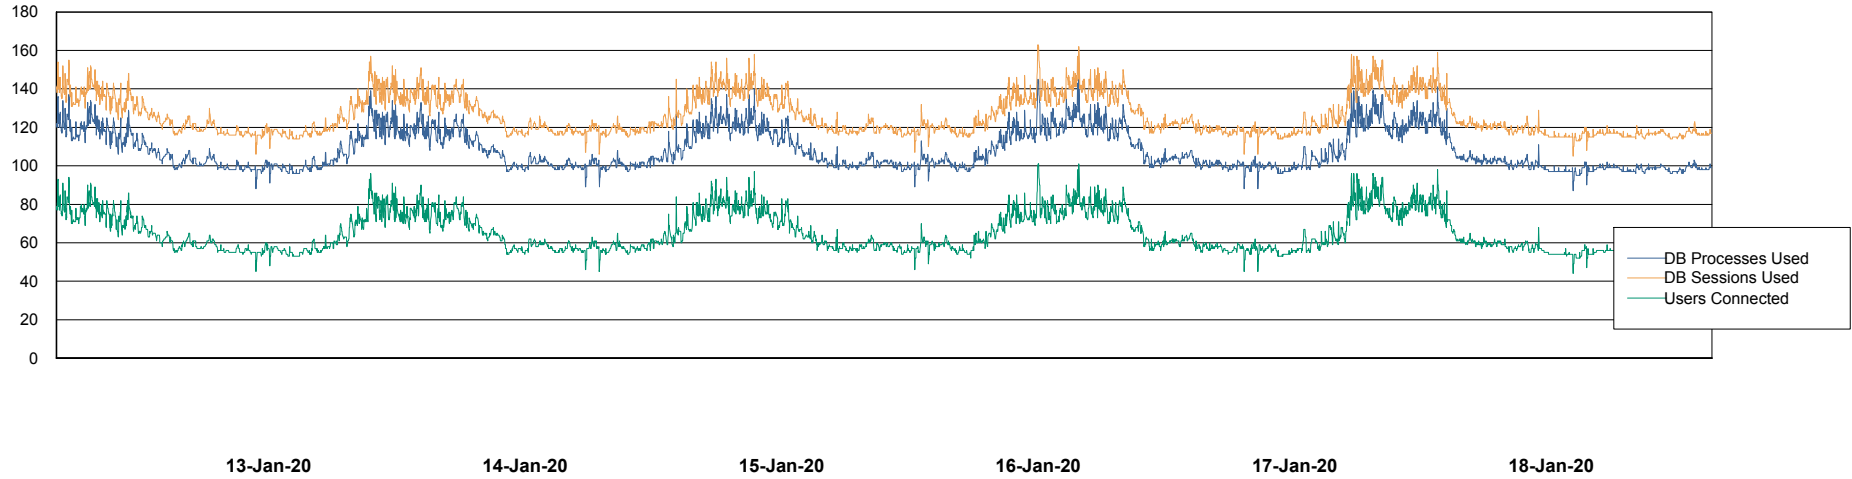

Database Performance LSS_ABSME2_DB_LIODA4

DB Processes Max 1,000
DB Sessions Max 1,522