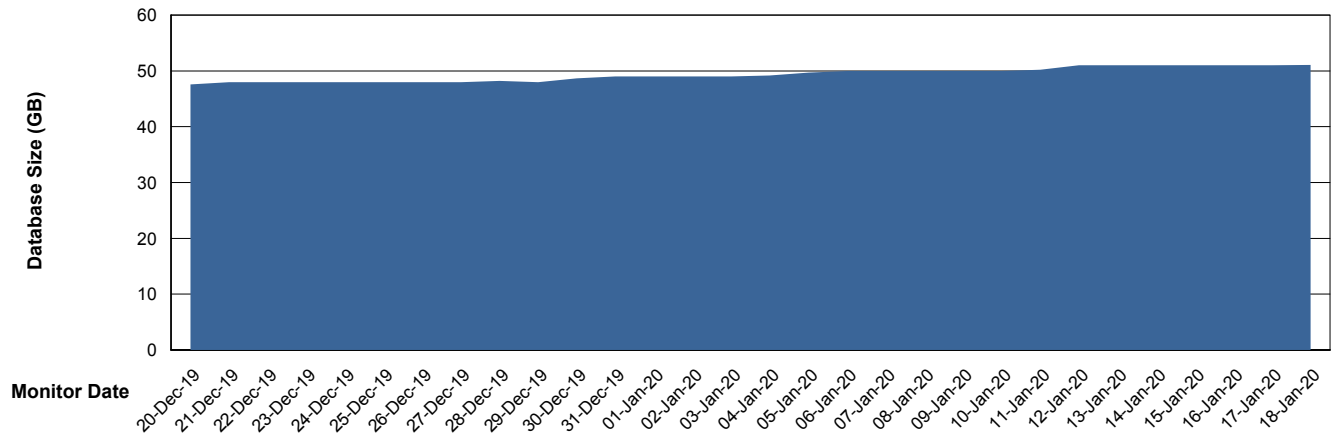

DATABASE SIZE LSS_ABSCH_DB_LIODA3

Database growth over last month

DATABASE SIZE LSS_ABSCH2_DB_LIODA3

Database growth over last month

Weekly SLA Customer Report

Customer LSS_Prod (NO SLA)
Database ID 96

DATABASE SIZE LSS_ABSCH3_DB_LIODA3

Database growth over last month

DATABASE SIZE LSS_ABSEE_DB_LIODA5

Database growth over last month

Weekly SLA Customer Report

Customer LSS_Prod (NO SLA)
Database ID 96

DATABASE SIZE LSS_ABSEE2_DB_LIODA5

Database growth over last month