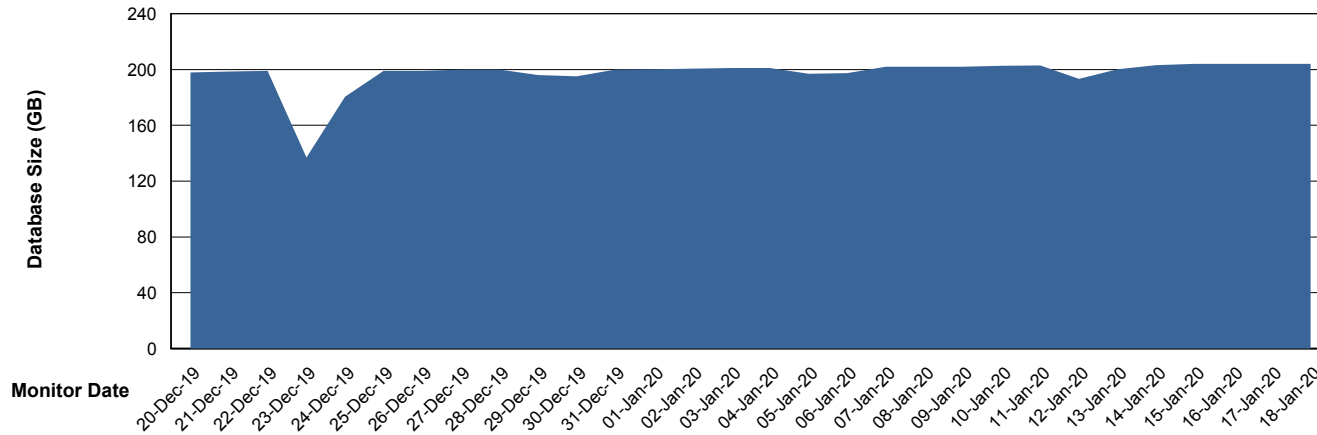

# Weekly SLA Customer Report

Customer LLG\_Production  
Database ID 53

DATABASE SIZE LLGDB\_BI02

### Database growth over last month

DATABASE SIZE LLGDB\_Production

### Database growth over last month