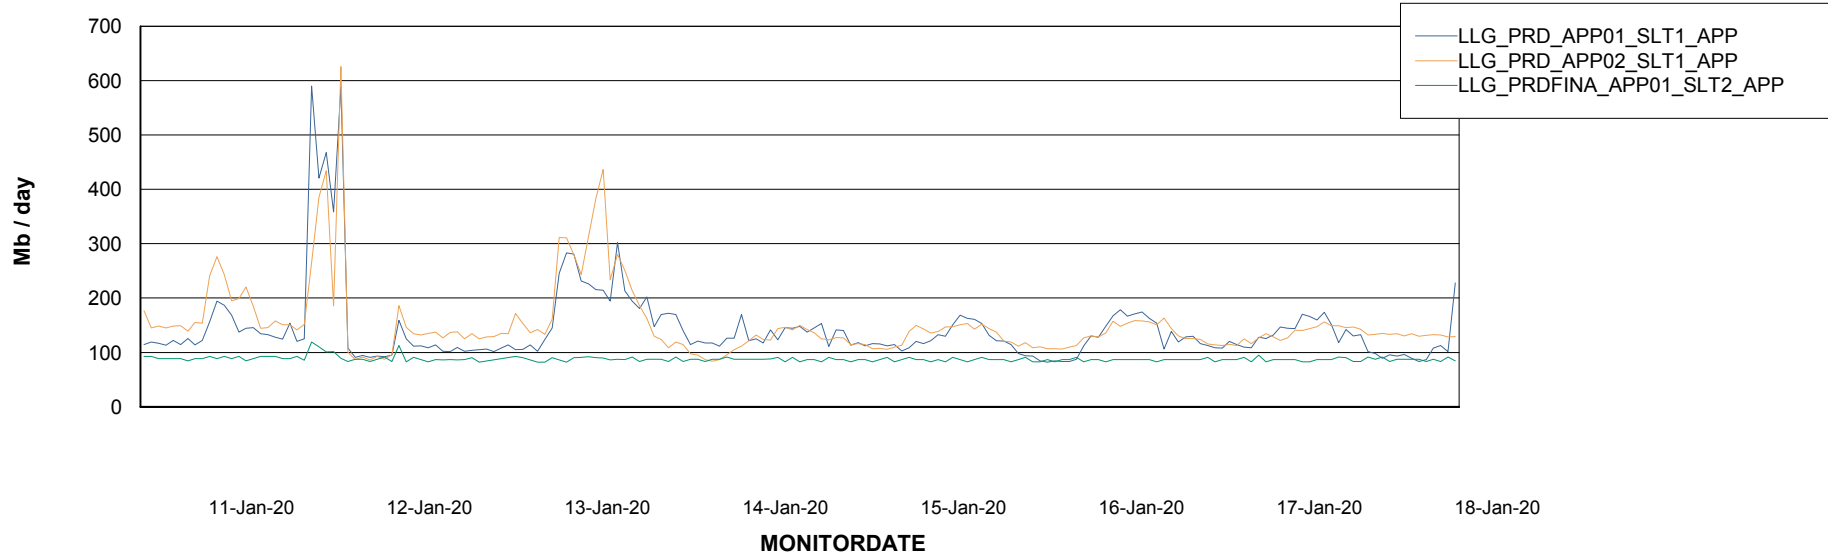

ABSSolute Application Server Services

Avg memory used per ABS Server Service