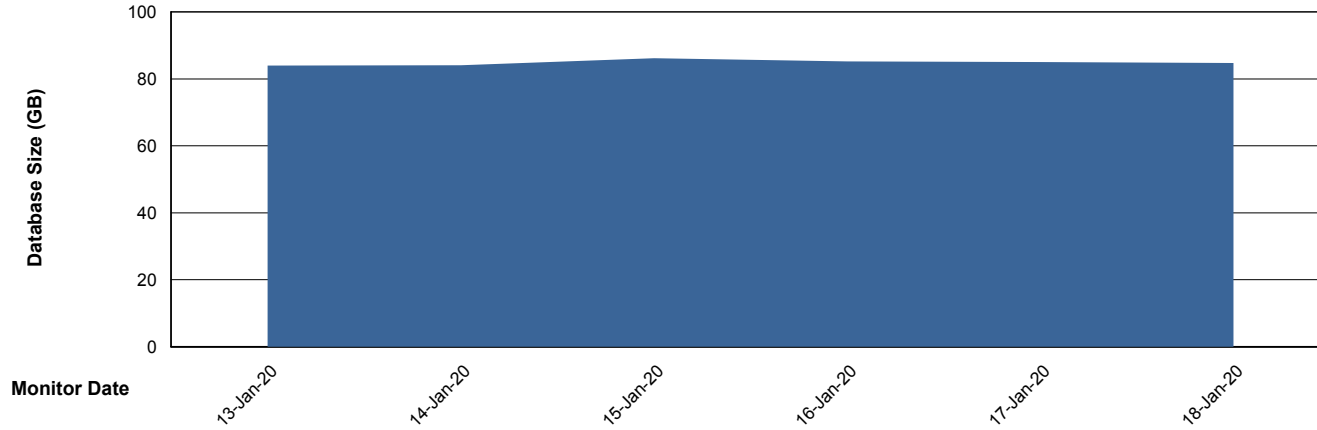

DATABASE SIZE LLGDB_BI02

Database growth over last month