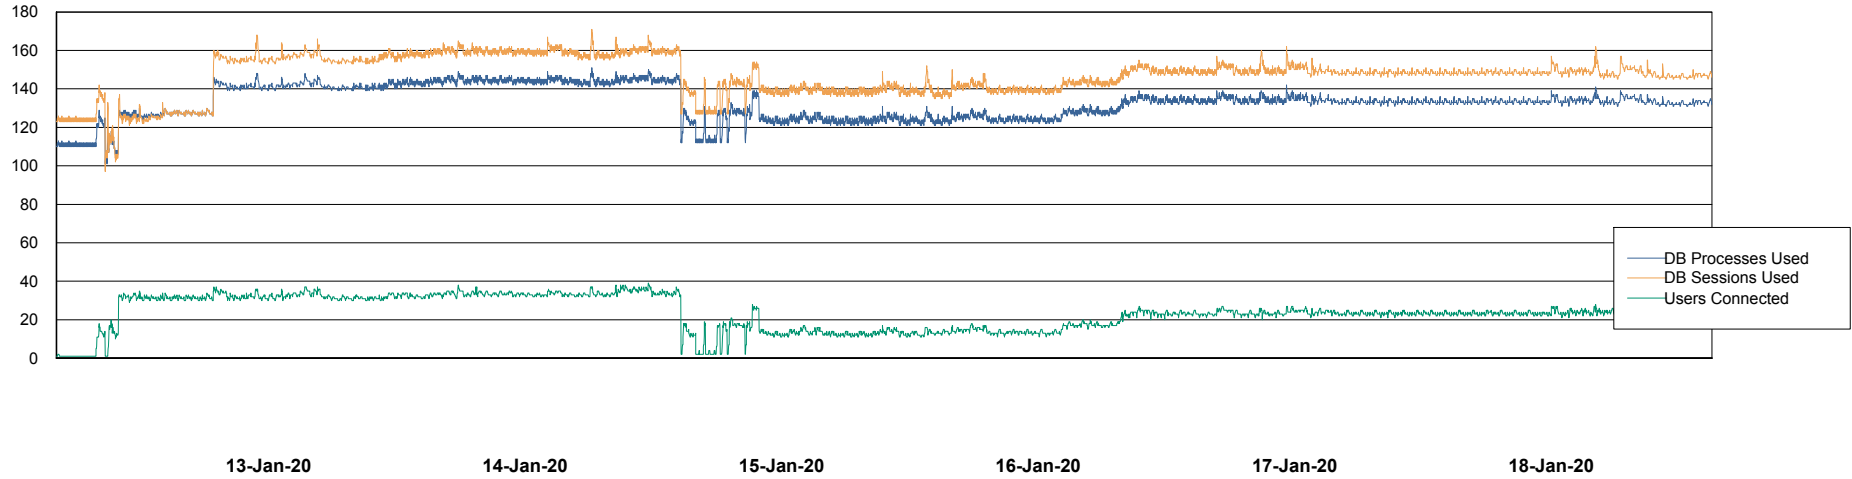

Database Performance LLGDB_BI02

DB Processes Max 1,000
DB Sessions Max 1,536