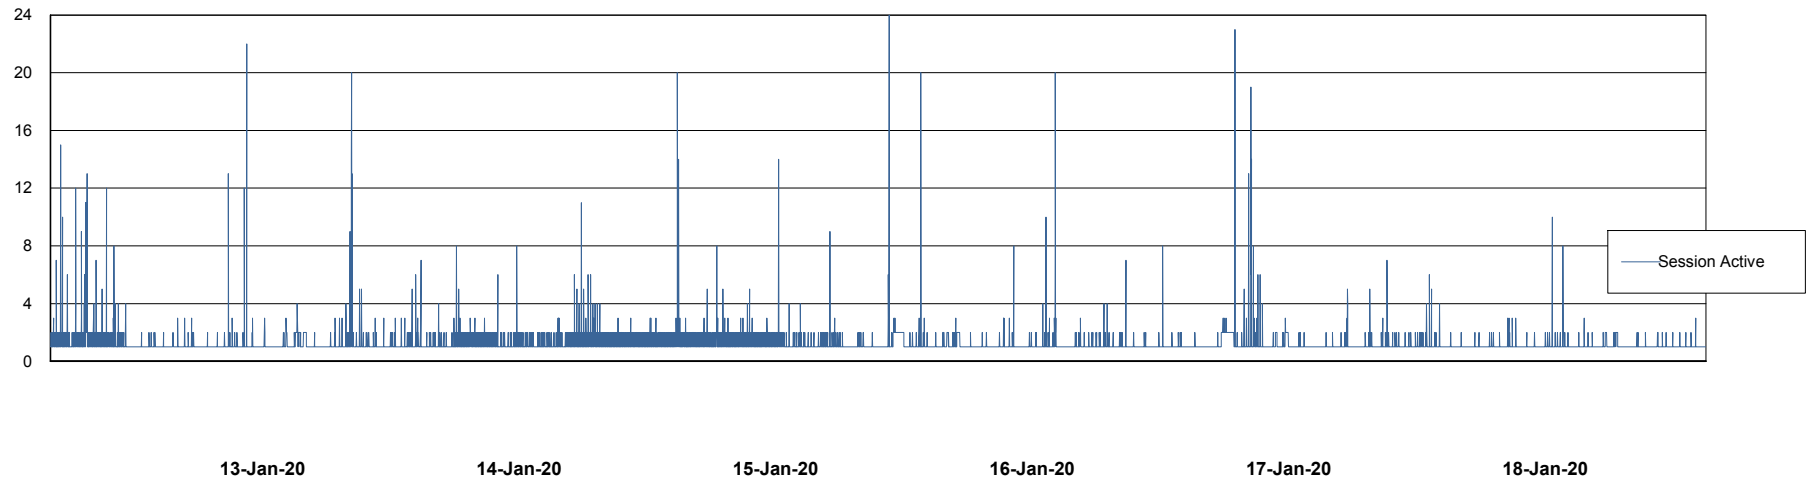

Database Performance LLGDB_Standby

DB Processes Max 300
DB Sessions Max 480