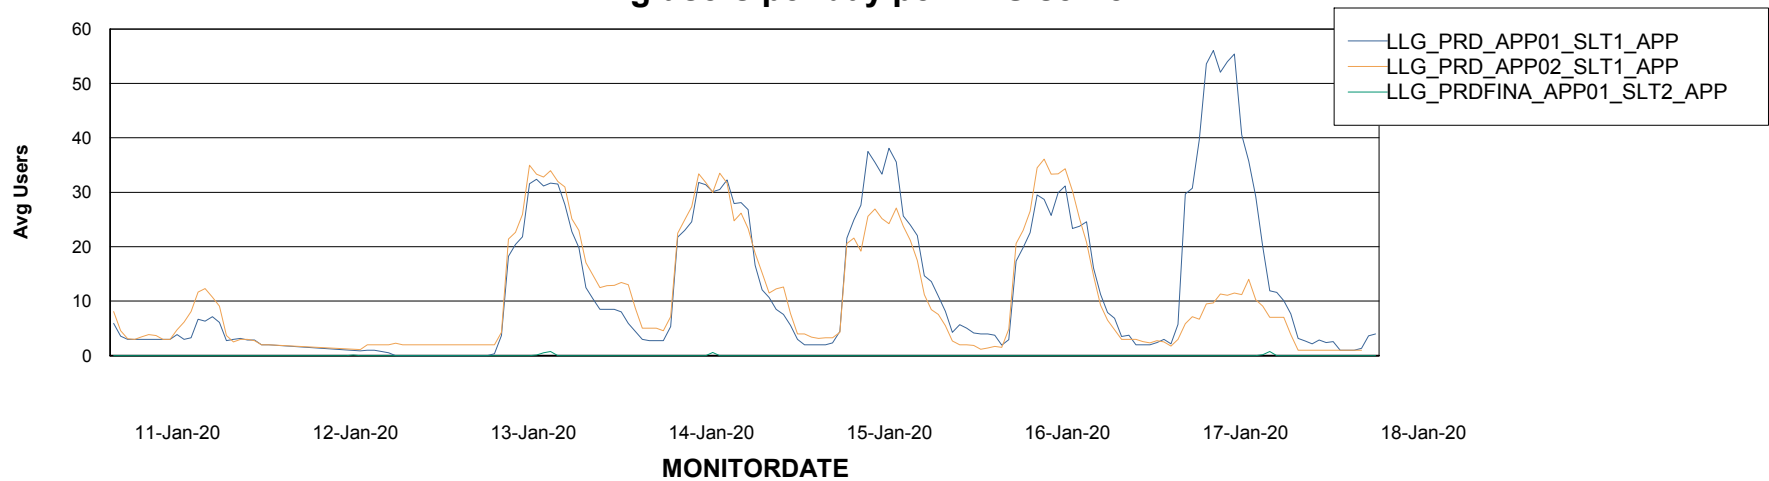

Avg users per day per ABS server