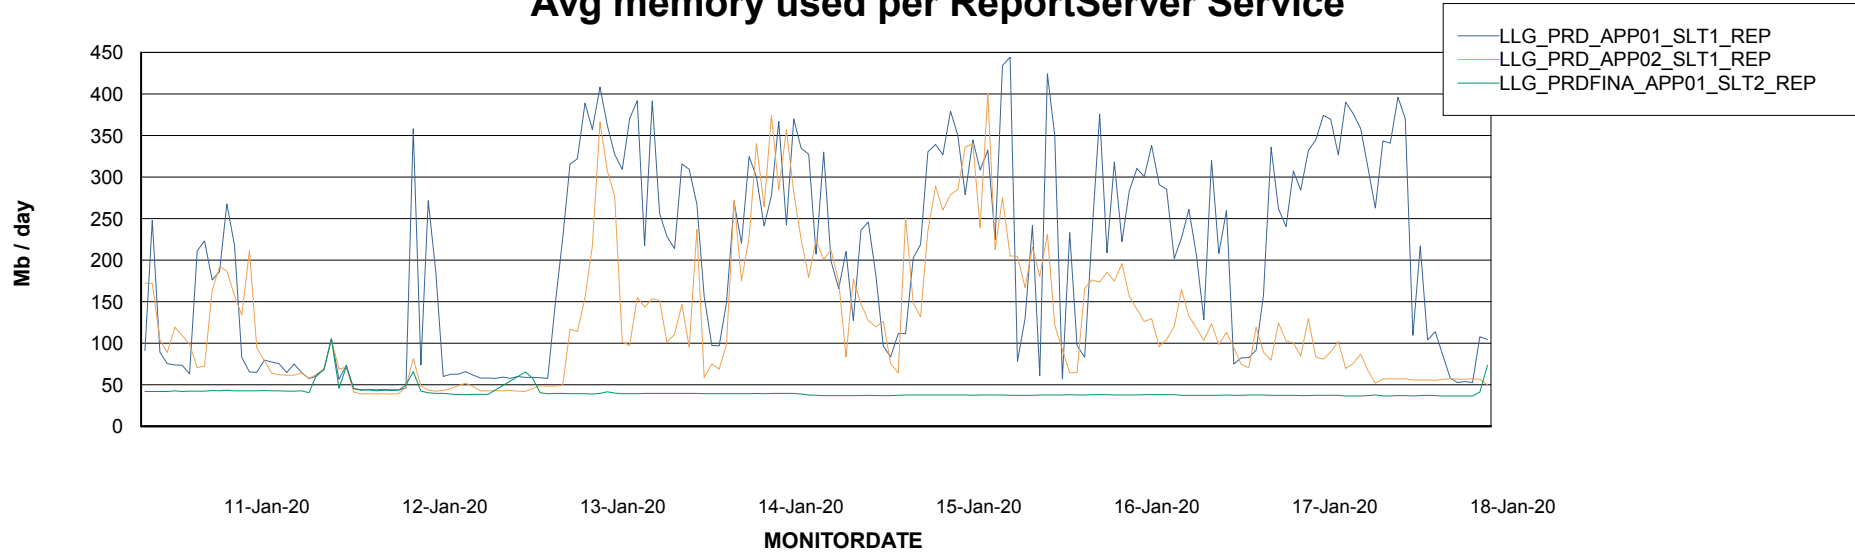

ABSSolute Application Server Services

Avg memory used per ReportServer Service