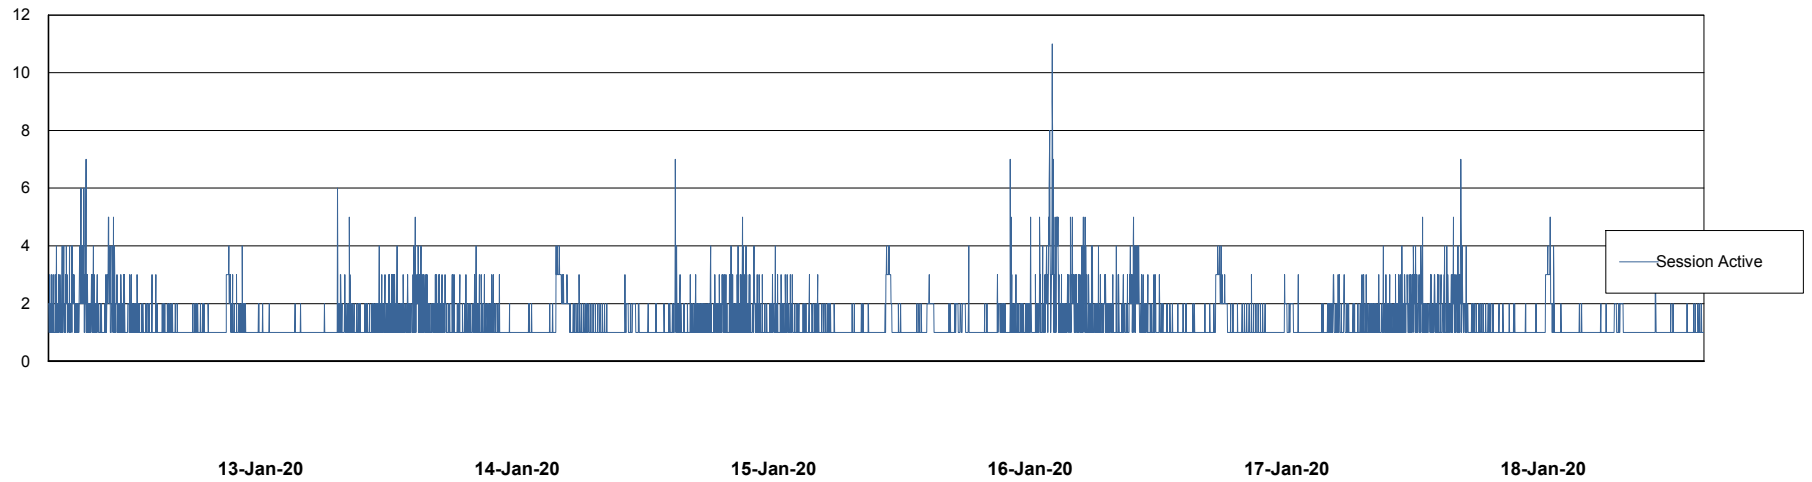

Database Performance LLGDB_Production

DB Processes Max 300
DB Sessions Max 480