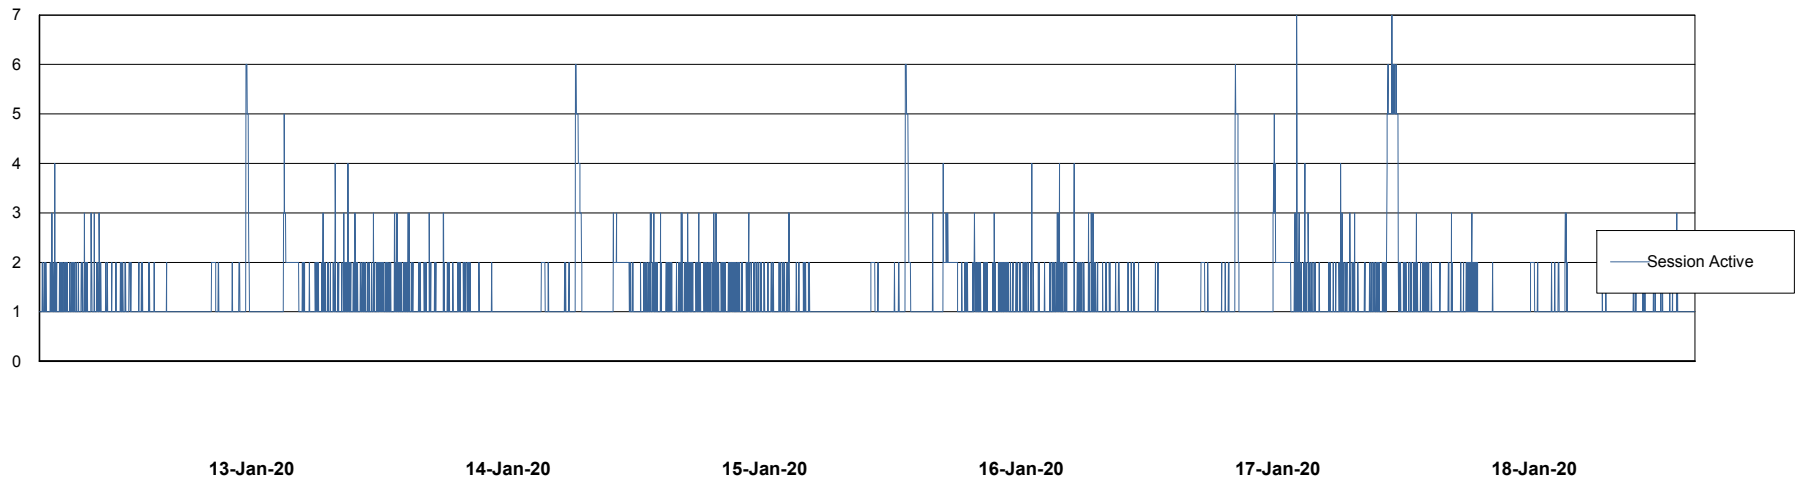

Database Performance ELJDB_Production

DB Processes Max 600
DB Sessions Max 924