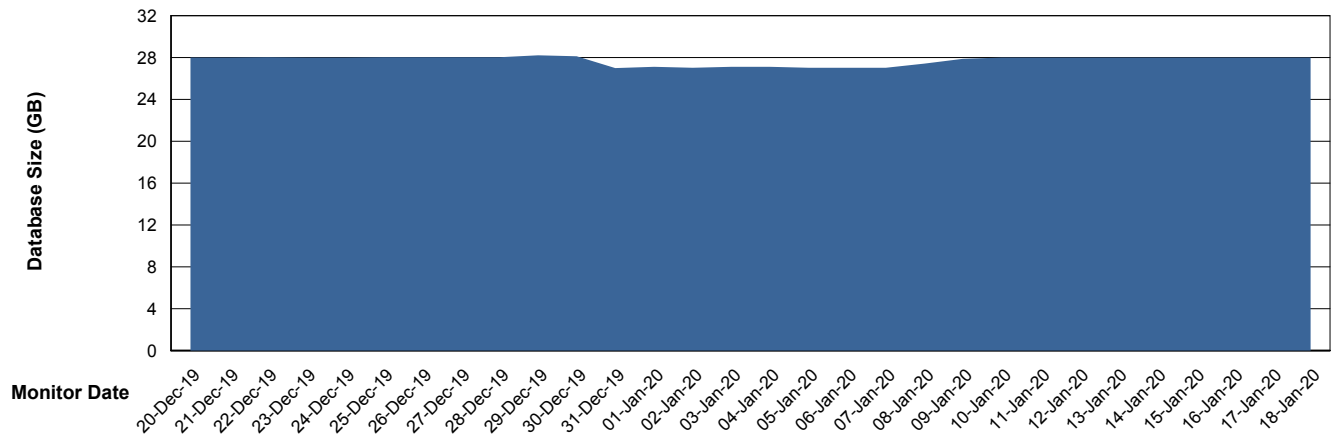

# Weekly SLA Customer Report

Customer ELJ Production  
Database ID 72

DATABASE SIZE ELJDB\_PRD\_BI

### Database growth over last month

DATABASE SIZE ELJDB\_Production

### Database growth over last month