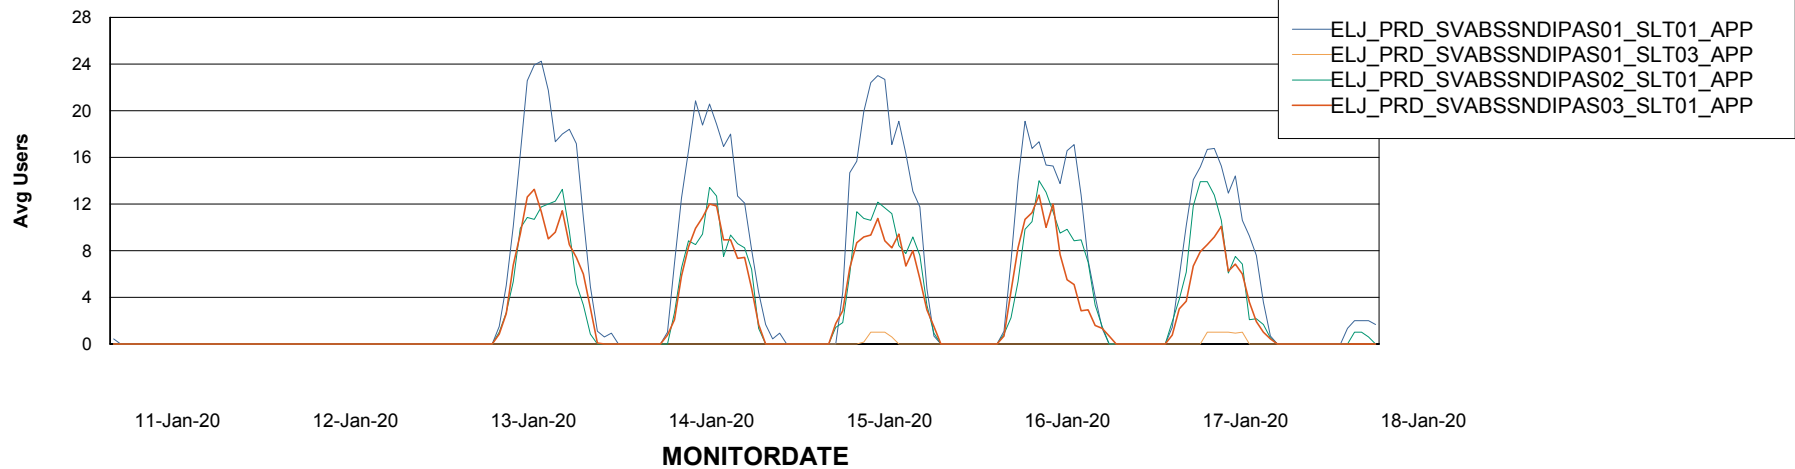

Avg users per day per ABS server