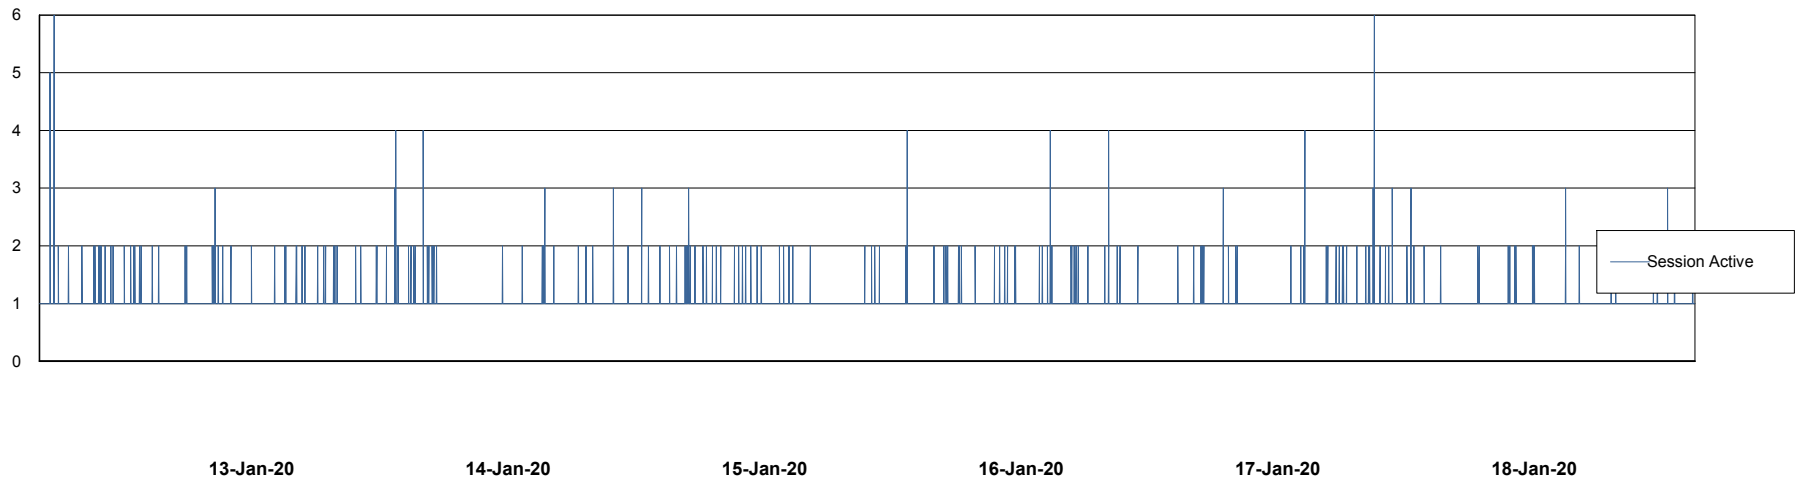

Database Performance ELJDB_Standby

DB Processes Max 600
DB Sessions Max 924