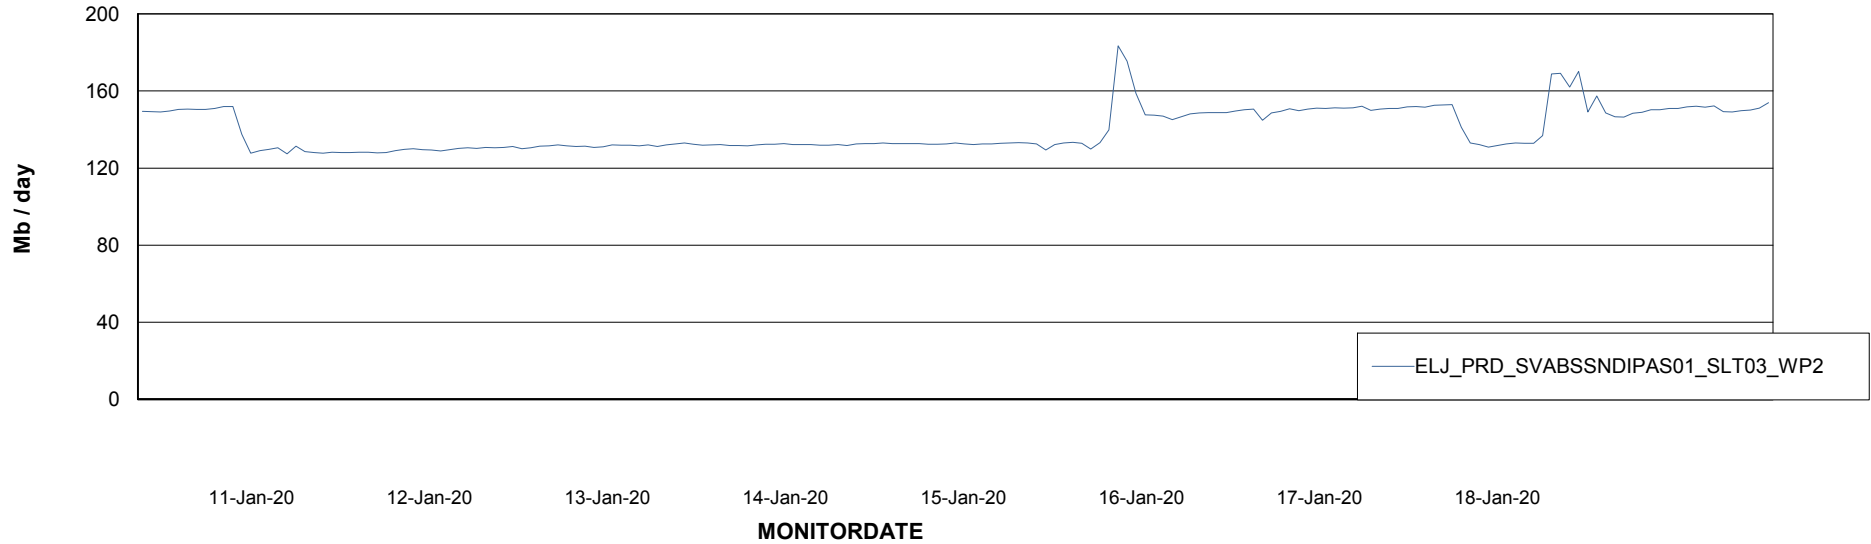

ABSolute Web Component Services

Avg memory used per ABS Web component