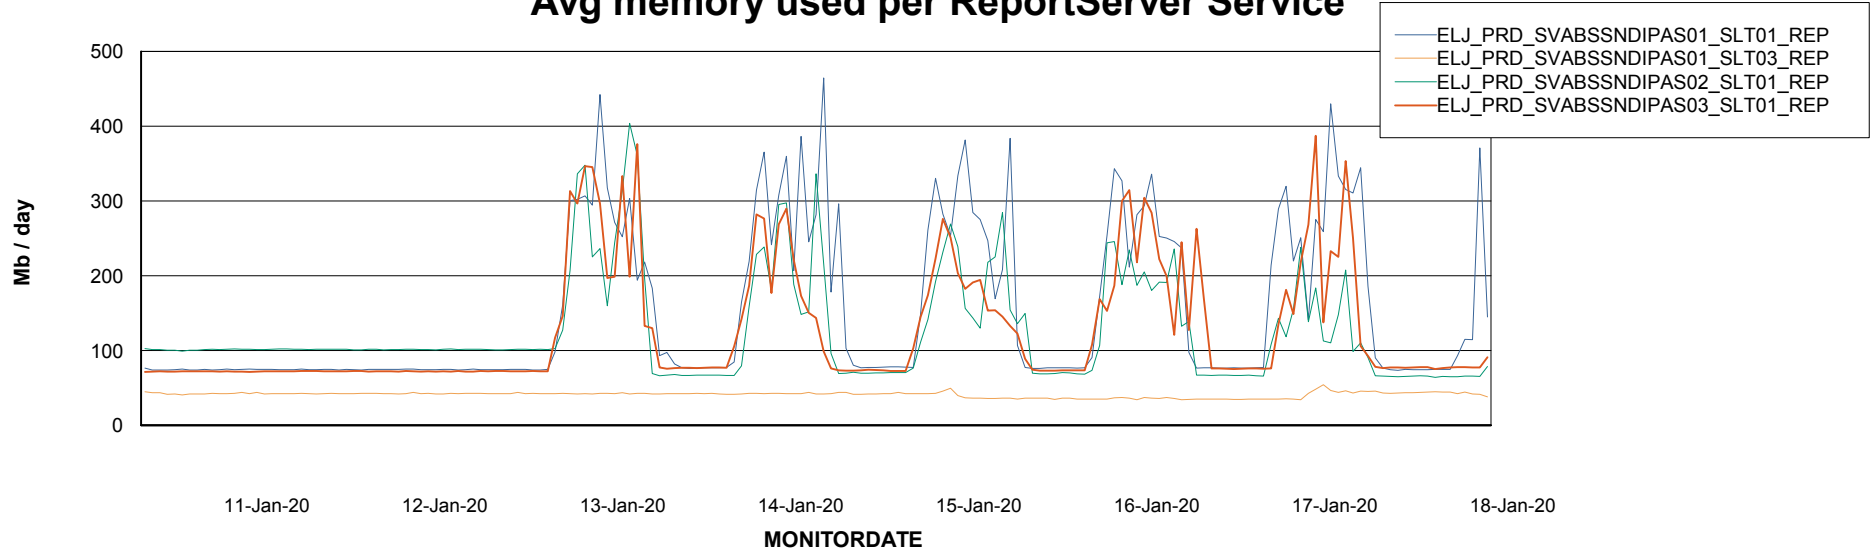

ABSSolute Application ReportServer Services

Avg memory used per ReportServer Service