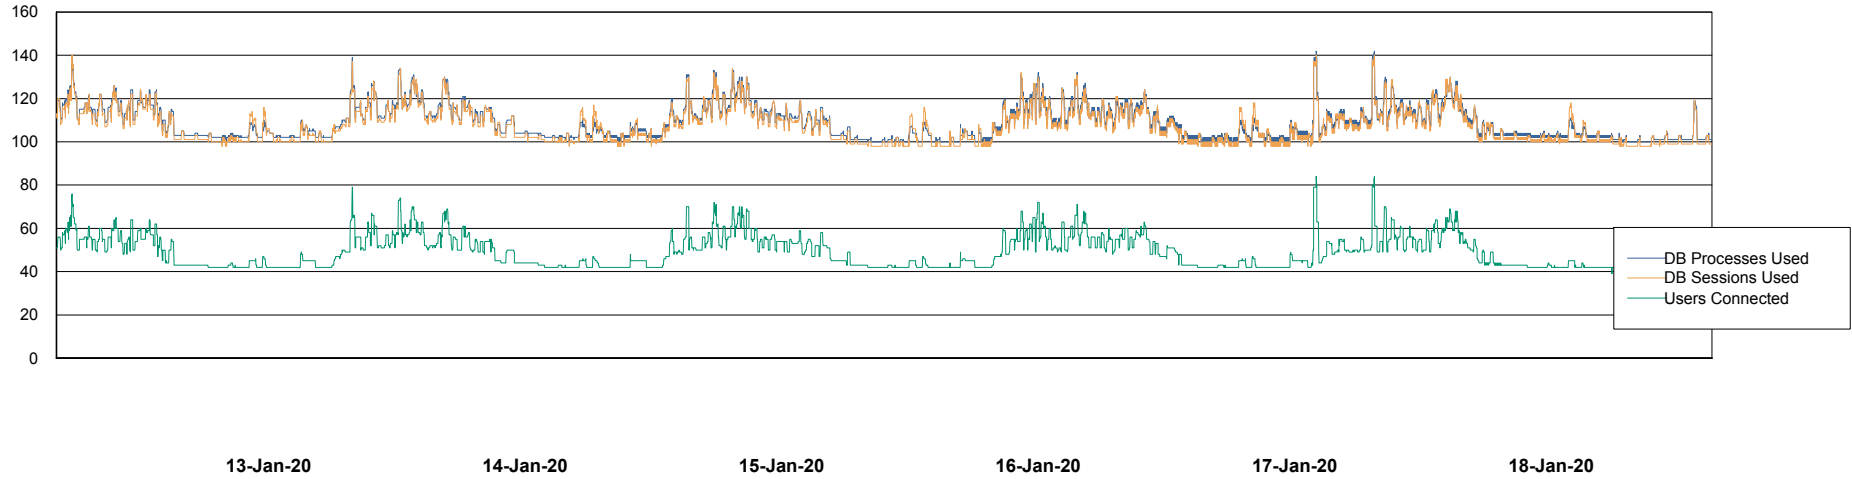

Database Performance ELJDB_Production

DB Processes Max 600
DB Sessions Max 924