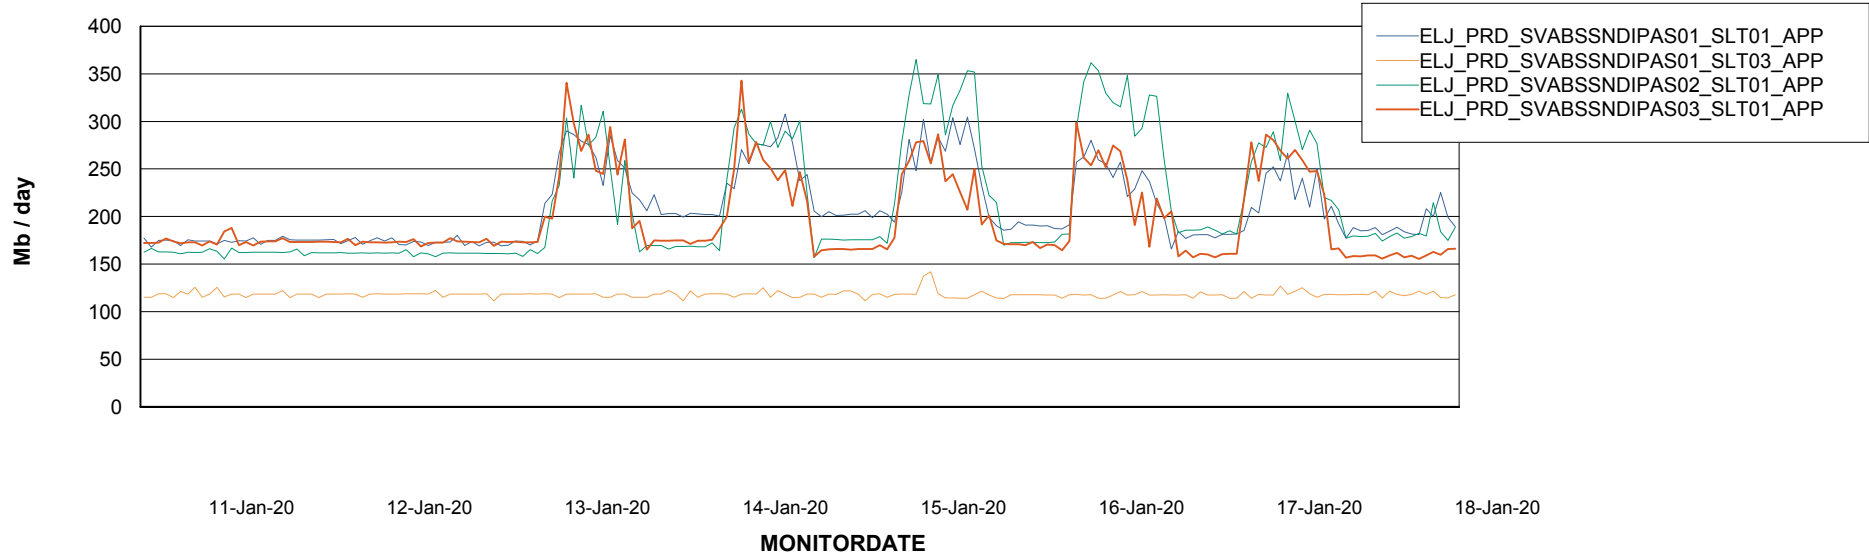

ABSSolute Application Server Services

Avg memory used per ABS Server Service