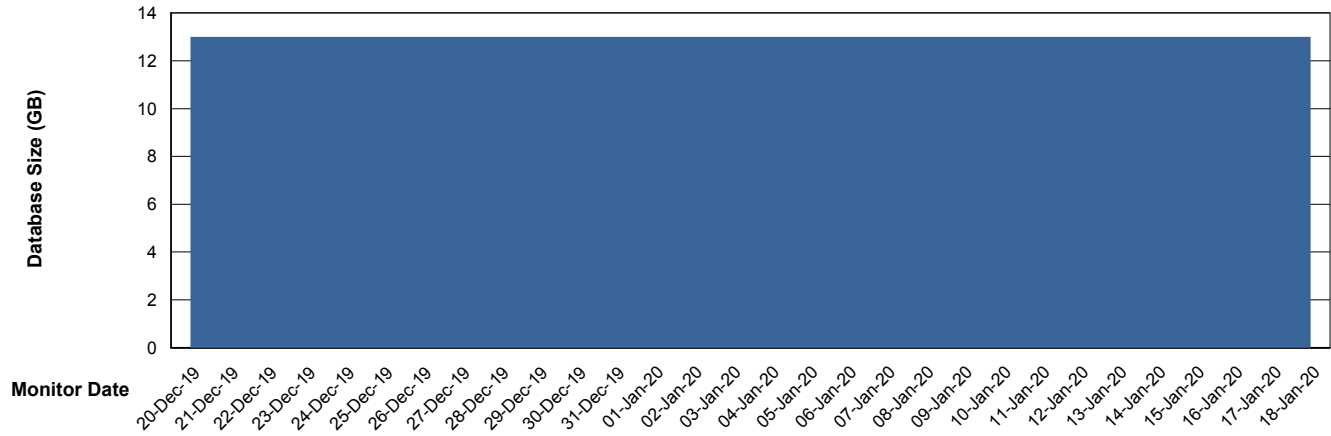

DATABASE SIZE ELJDB_PRD_BI

Database growth over last month