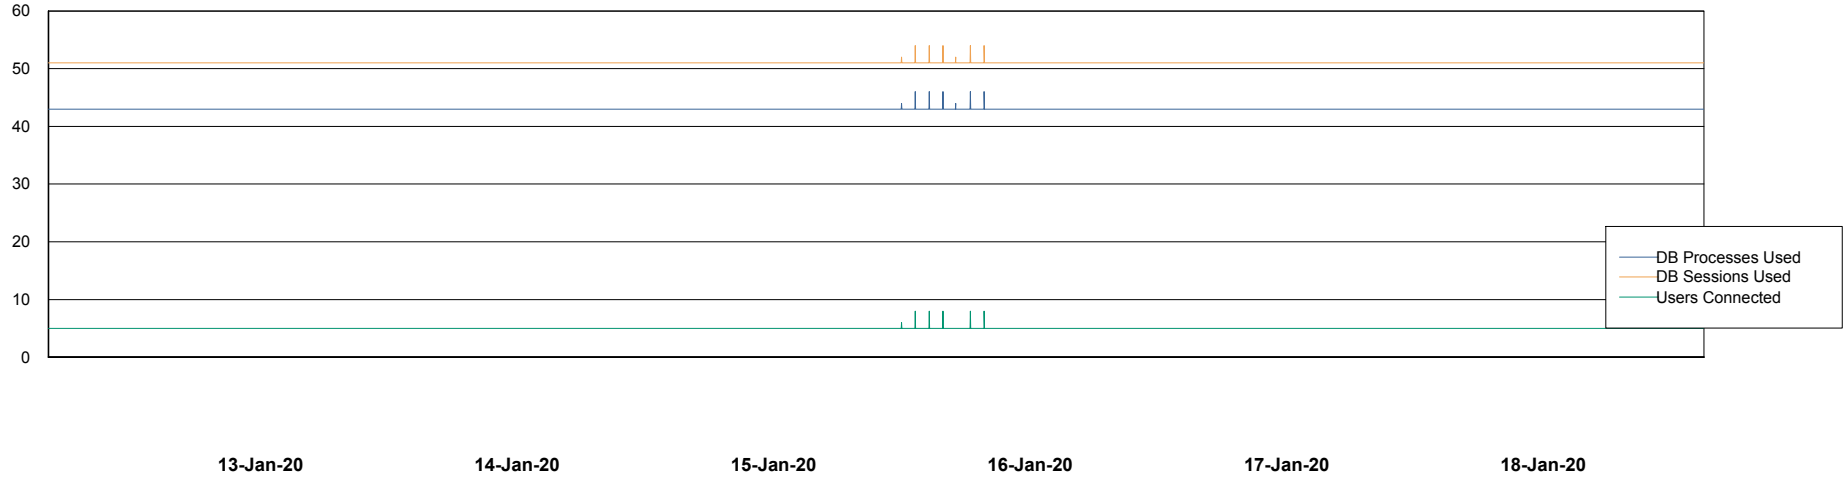

Database Performance ELJDB_Standby

DB Processes Max 600
DB Sessions Max 924