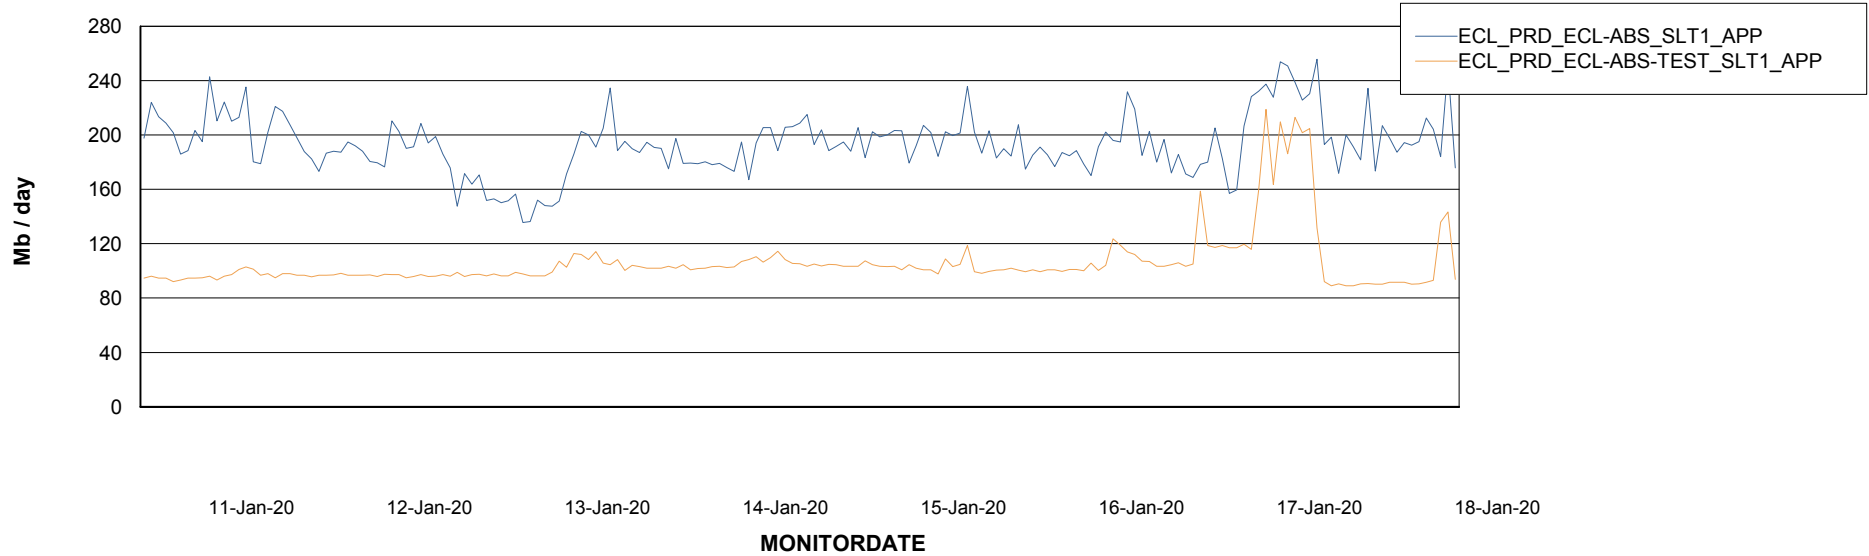

ABSSolute Application Server Services

Avg memory used per ABS Server Service