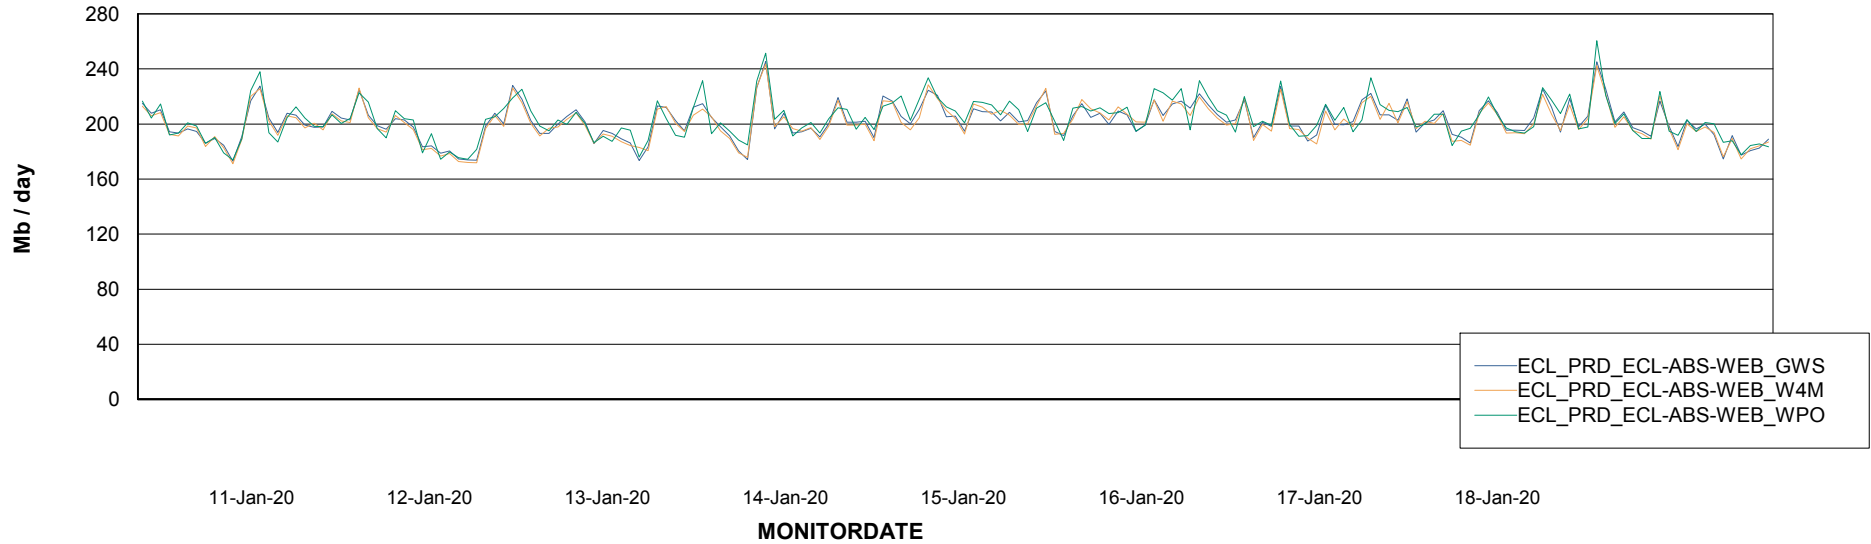

ABSSolute Web Component Services

Avg memory used per ABS Web component