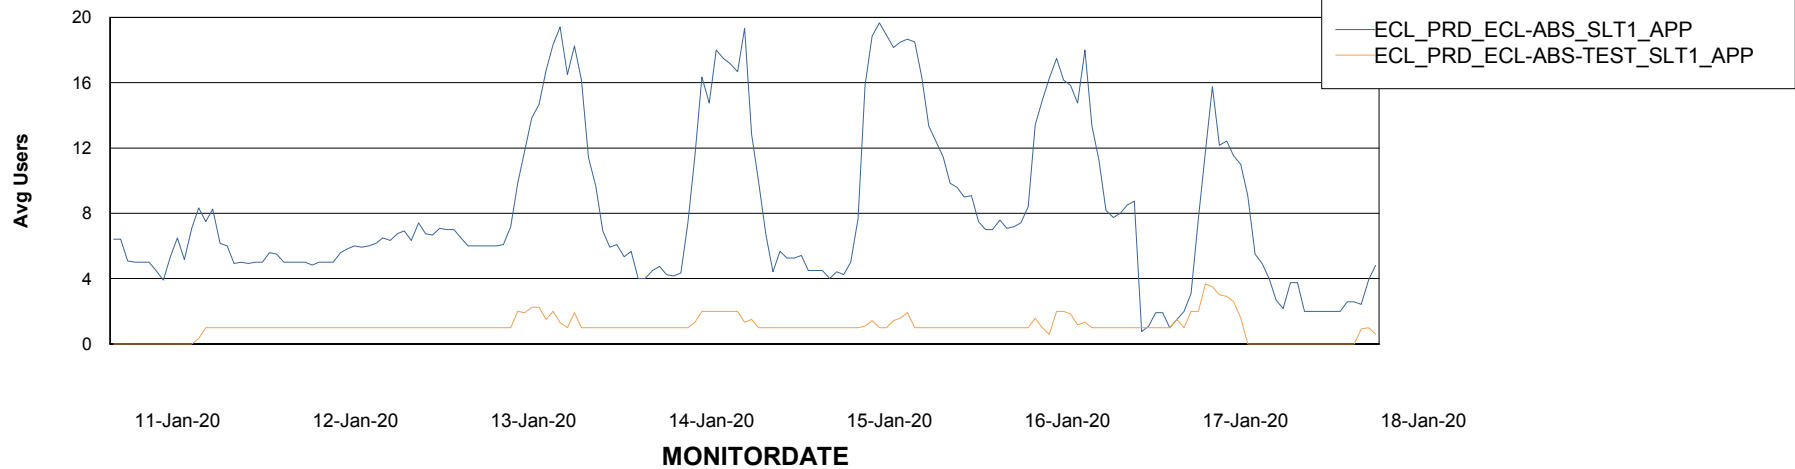

Avg users per day per ABS server