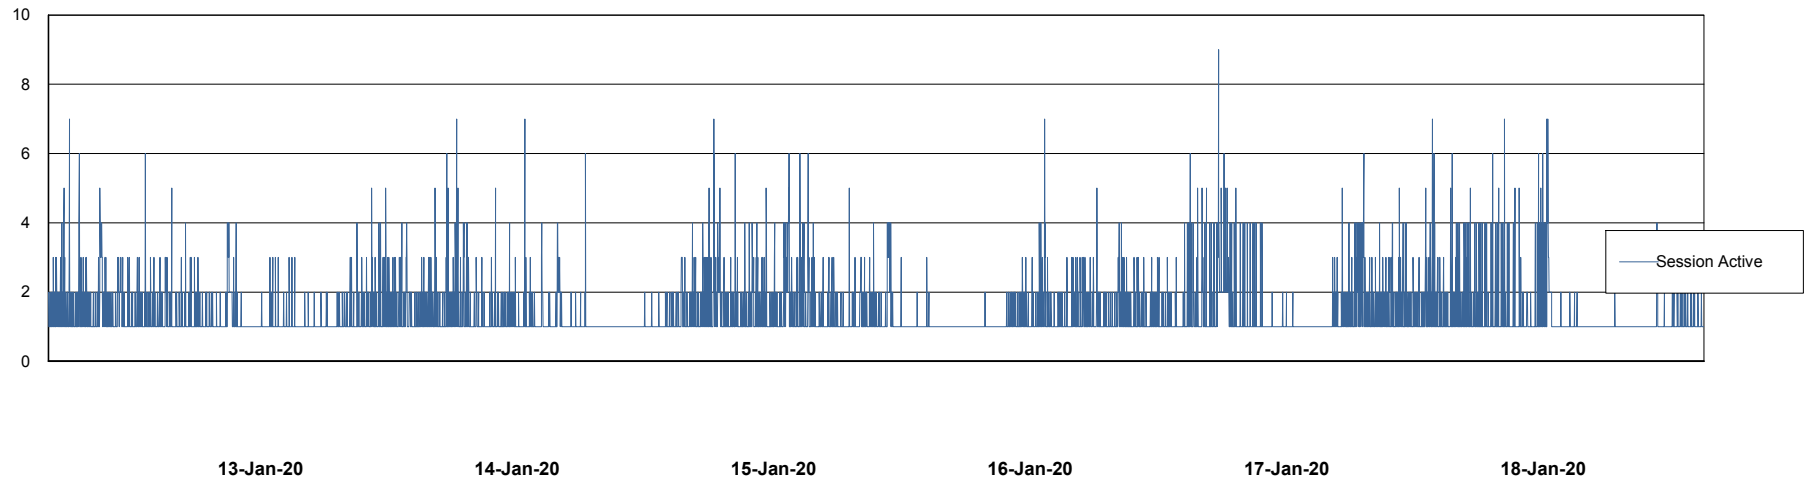

Weekly SLA Customer Report

Customer ECL Production
Database ID 77

Harddisk Usage ECL_PRD_ECL-ABS-WEB

	Free disk space on c: (%)	Total disk space on c: (Gb)
18-Jan-20	80	127
17-Jan-20	79	127
16-Jan-20	80	127
15-Jan-20	80	127
14-Jan-20	80	127
13-Jan-20	79	127
12-Jan-20	79	127

Weekly SLA Customer Report

Customer ECL Production
Database ID 77

Database Performance ECLDB_Production

DB Processes Max 300
DB Sessions Max 480

Weekly SLA Customer Report

Customer ECL Production
Database ID 77