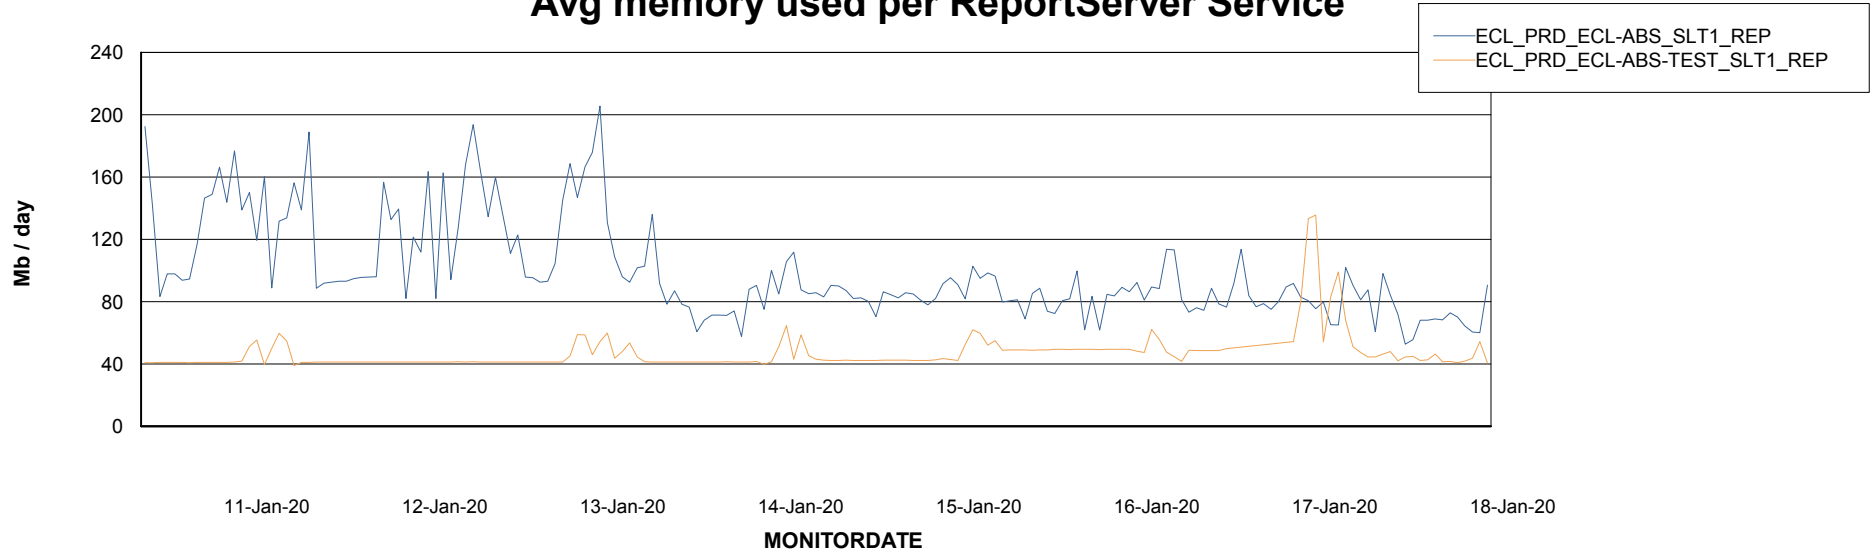

Avg memory used per ABS Server Service

Avg users per day per ABS server

Weekly SLA Customer Report

Customer ECL Production
Database ID 77

ABSSolute Application ReportServer Services

Avg memory used per ReportServer Service