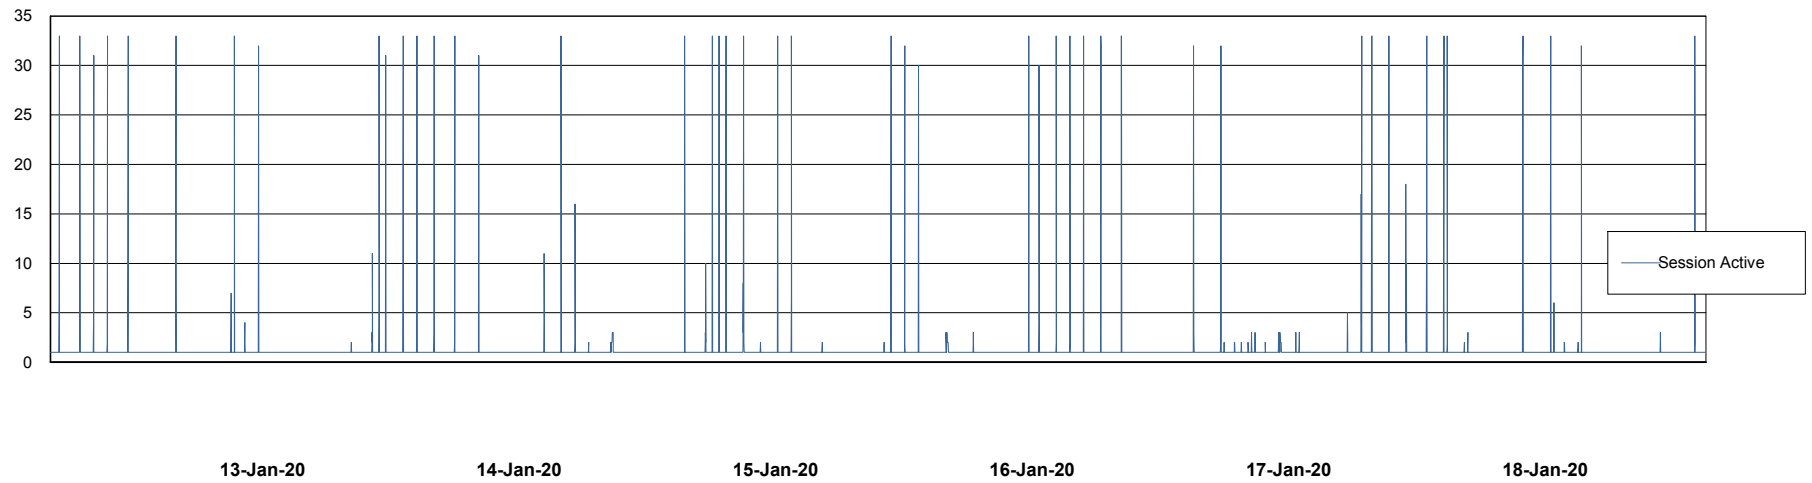

Weekly SLA Customer Report

Customer ECL Production
Database ID 77

Database Performance ECLDB_Production

DB Processes Max 300
DB Sessions Max 480

Weekly SLA Customer Report

Customer ECL Production
Database ID 77

Database Performance ECLDB_Standby

DB Processes Max 300
DB Sessions Max 480

Weekly SLA Customer Report

Customer ECL Production
 Database ID 77

DATABASE SIZE ECLDB_Production

Database growth over last month