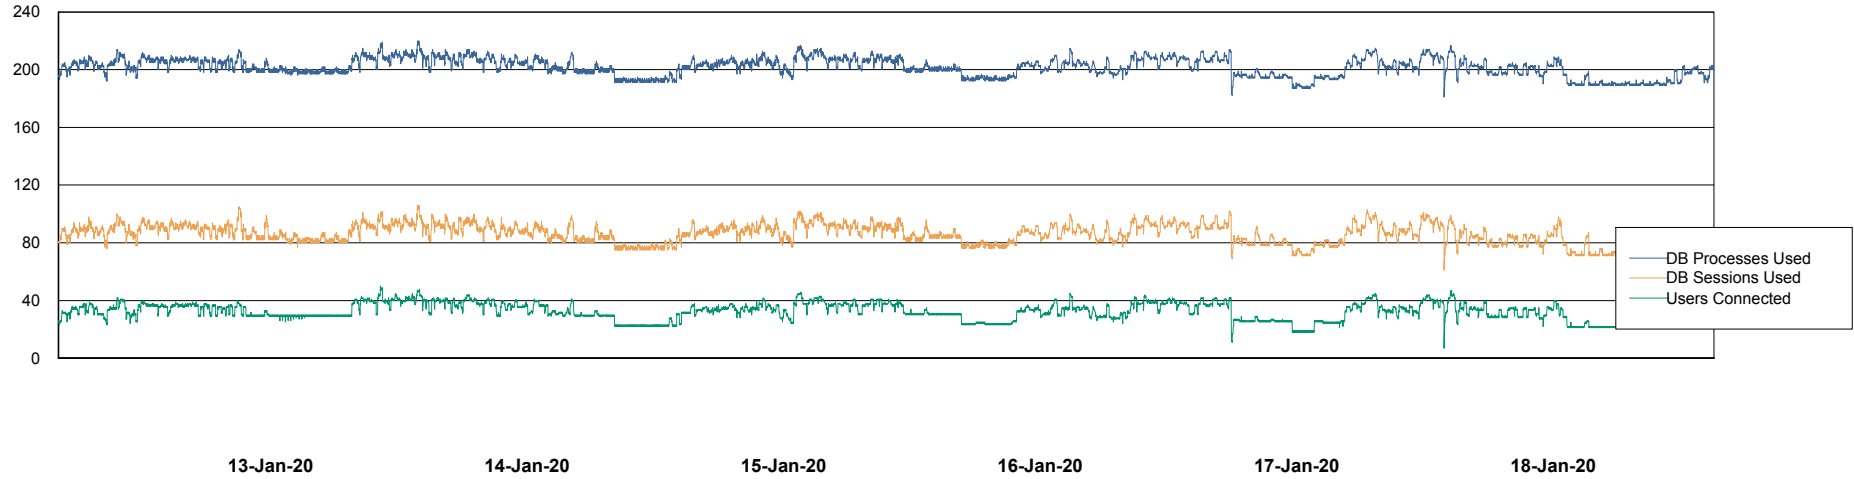

Weekly SLA Customer Report

Customer ECL Production
Database ID 77

Database Performance ECLDB_Production

DB Processes Max 300
DB Sessions Max 480

Weekly SLA Customer Report

Customer ECL Production
Database ID 77