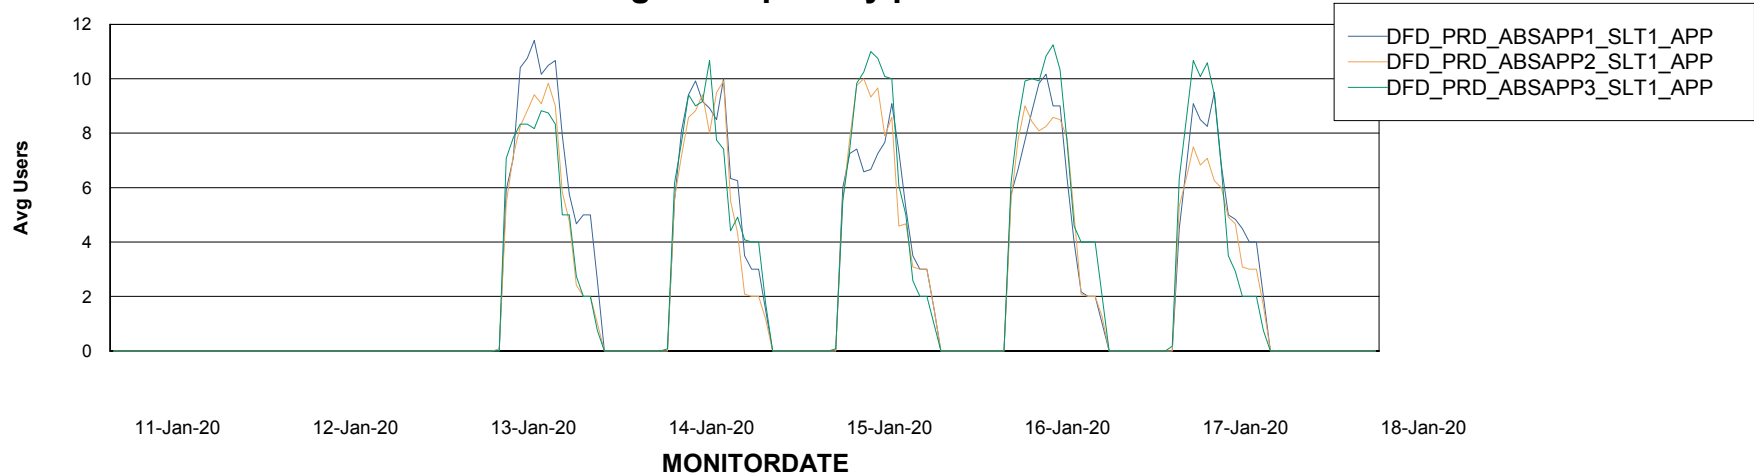

Avg users per day per ABS server