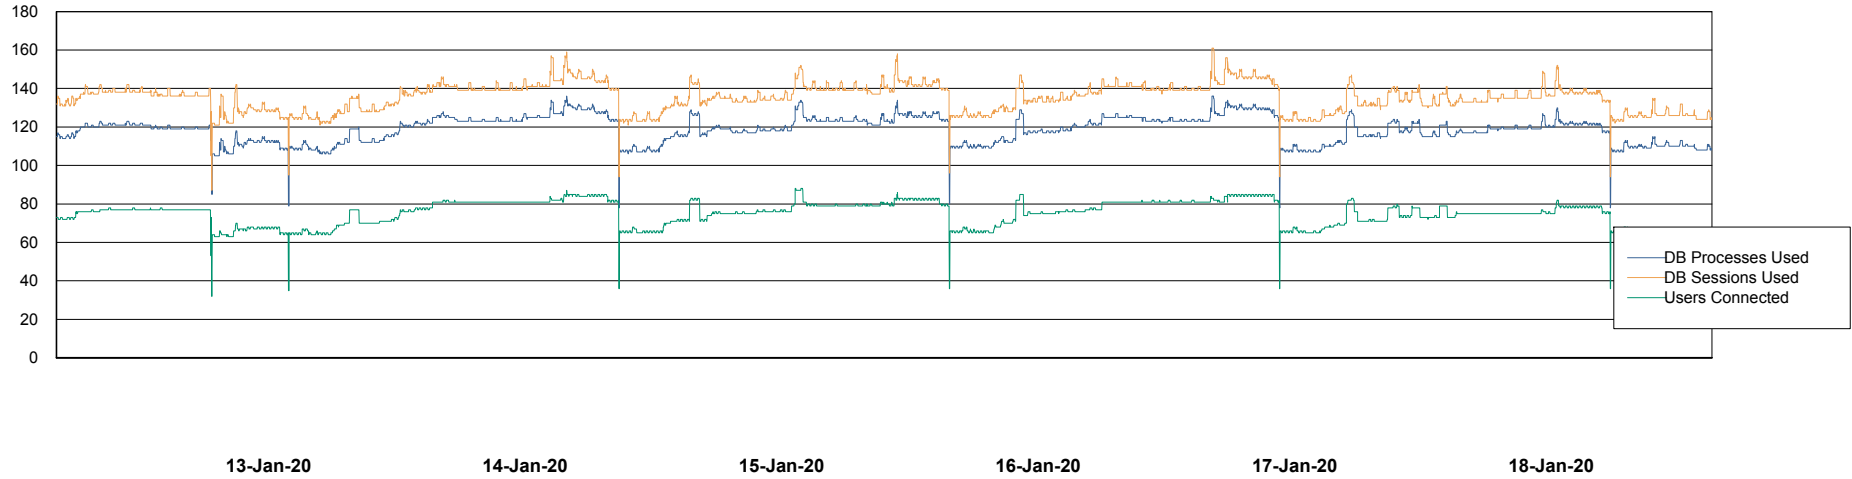

Database Performance DFDDB_Production

DB Processes Max 600
DB Sessions Max 928