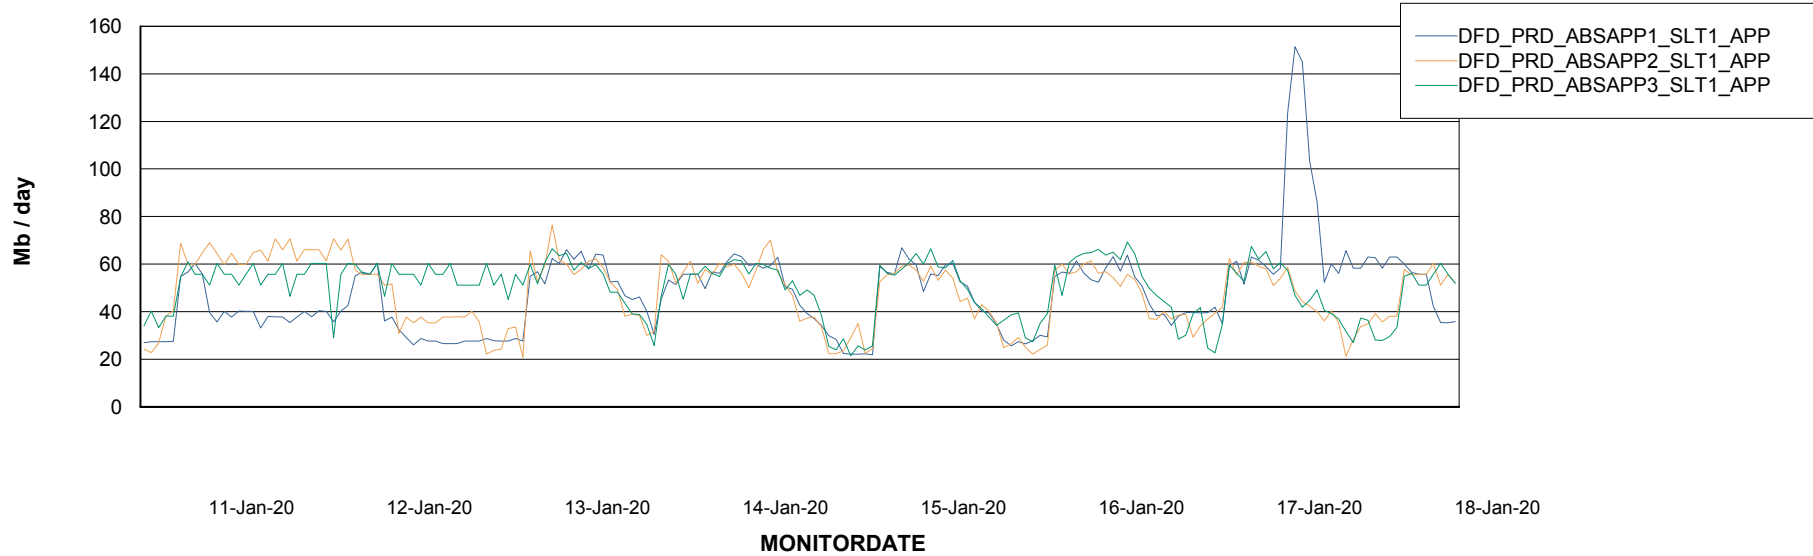

ABSSolute Application Server Services

Avg memory used per ABS Server Service