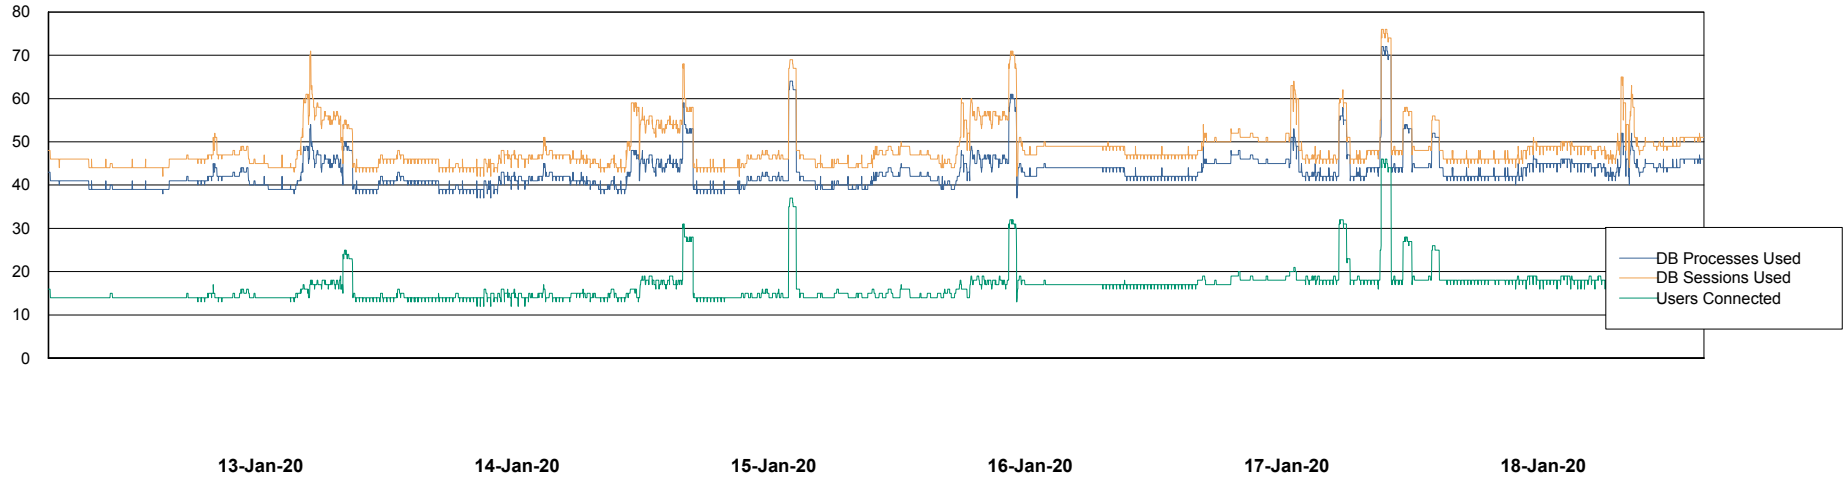

Database Performance DFDDDBBI_Production

DB Processes Max 500
DB Sessions Max 772