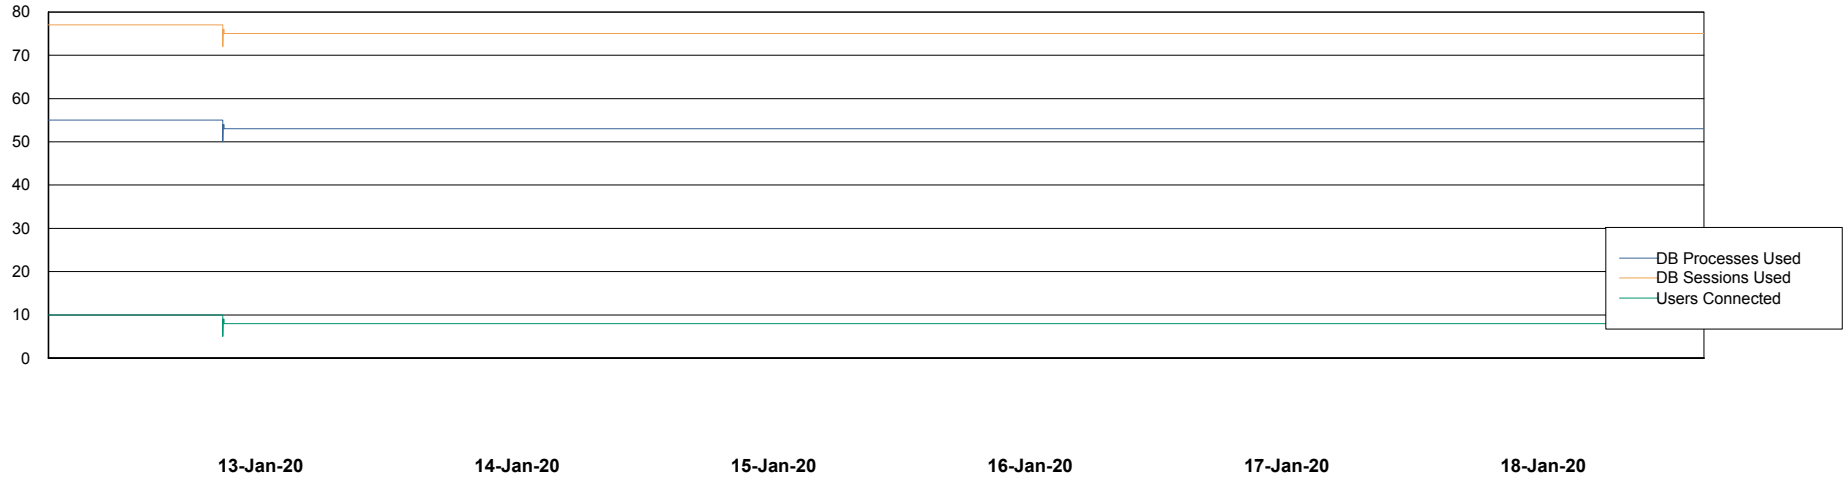

Database Performance DFDDB_Standby

DB Processes Max 600
DB Sessions Max 928