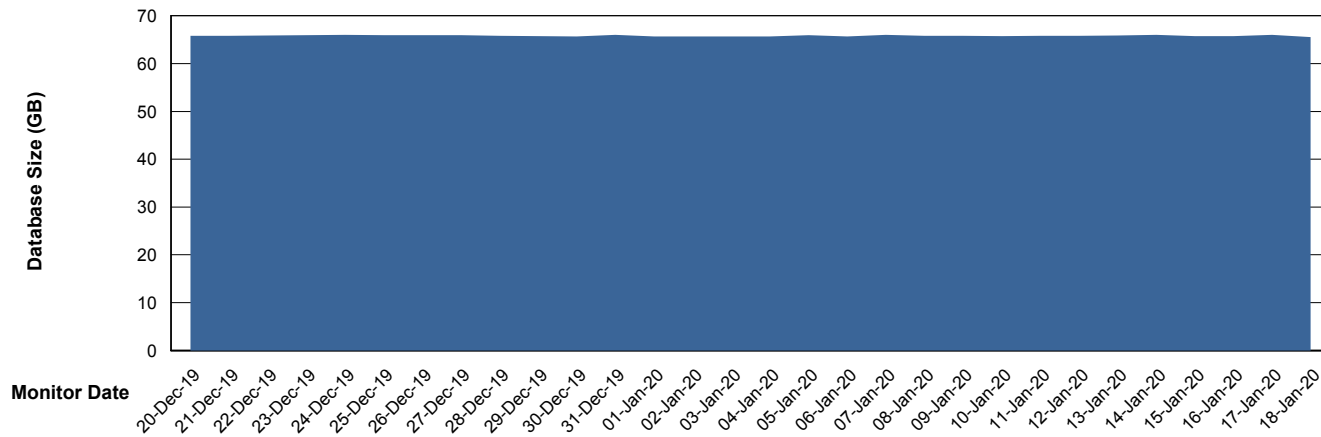

# Weekly SLA Customer Report

Customer DFD Production  
Database ID 39

DATABASE SIZE DFDDDB\_Production

### Database growth over last month

DATABASE SIZE DFDDDBI\_Production

### Database growth over last month