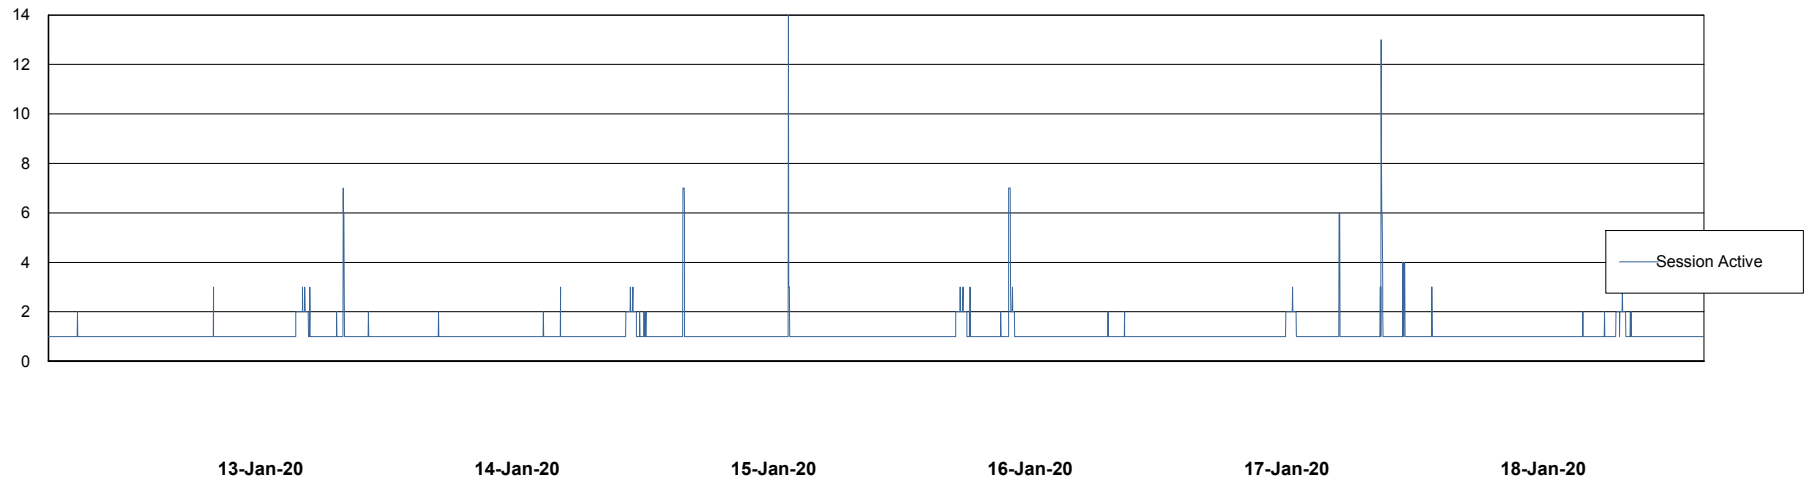

Database Performance DFDDDBBI_Production

DB Processes Max 500
DB Sessions Max 772