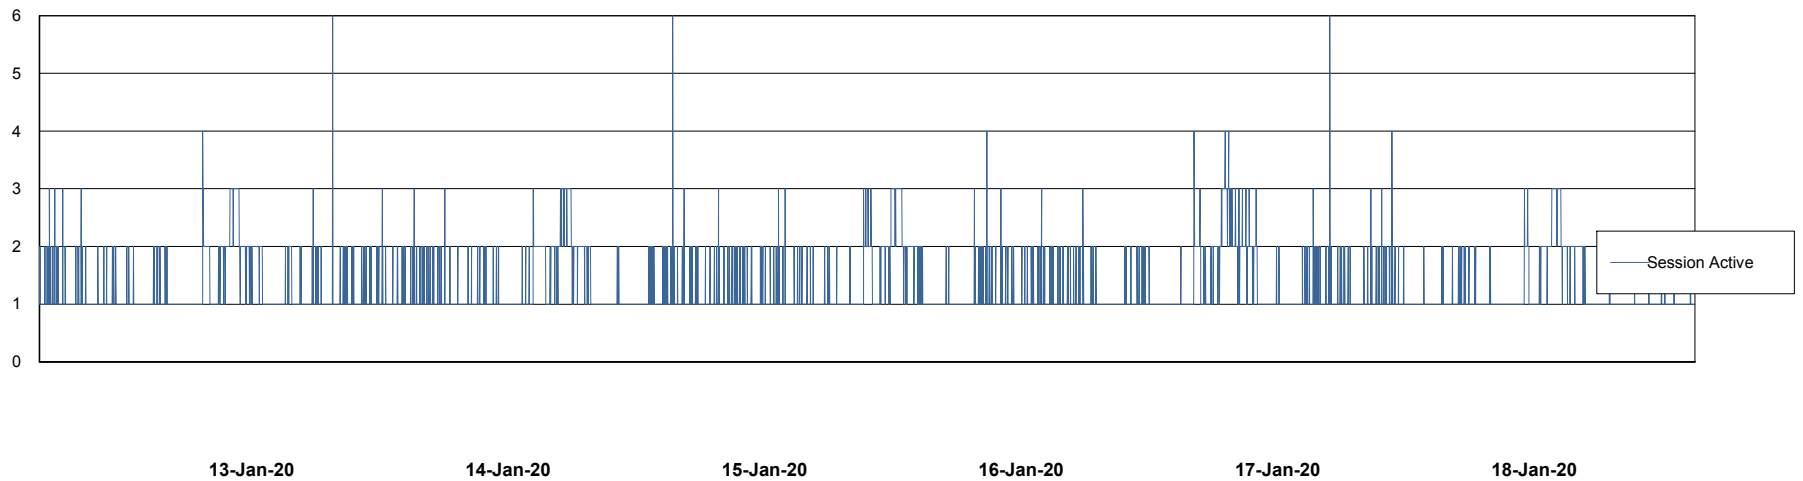

Database Performance DFDDB_Production

DB Processes Max 600
DB Sessions Max 928