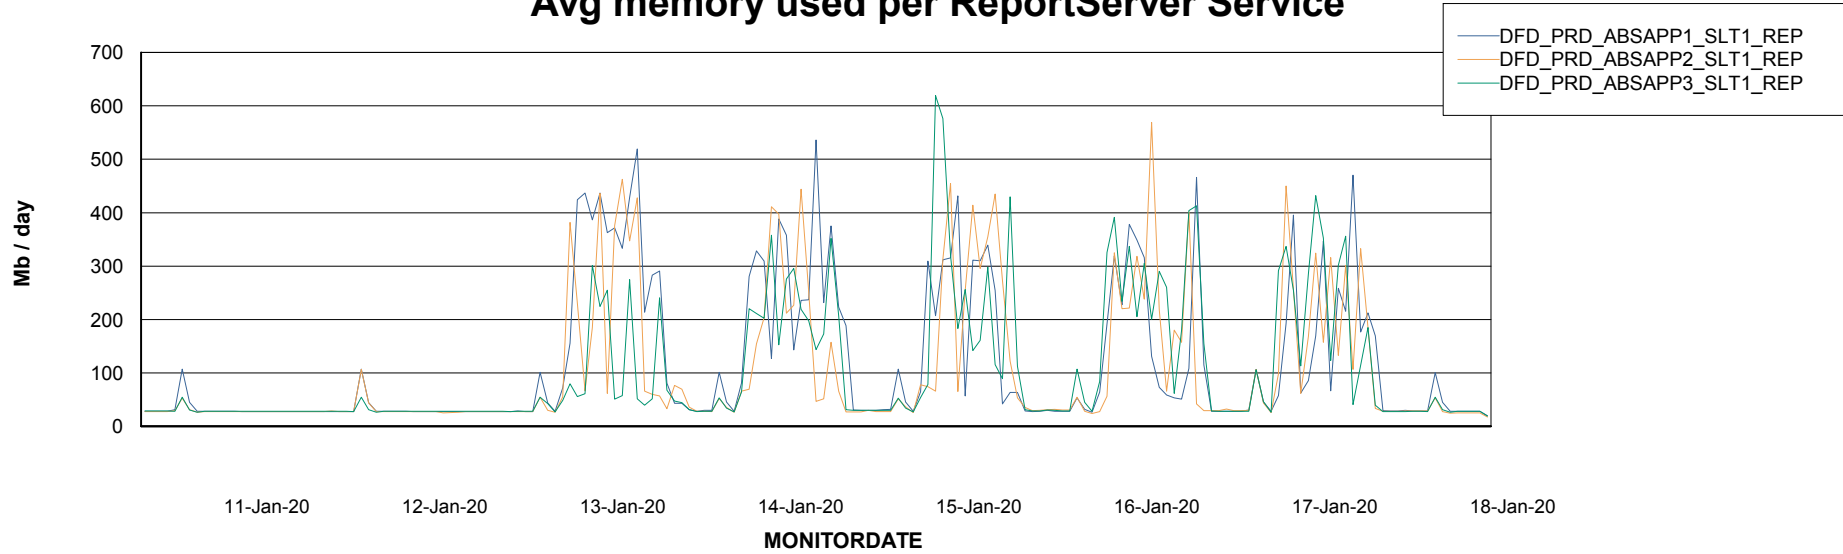

ABSSolute Application ReportServer Services

Avg memory used per ReportServer Service