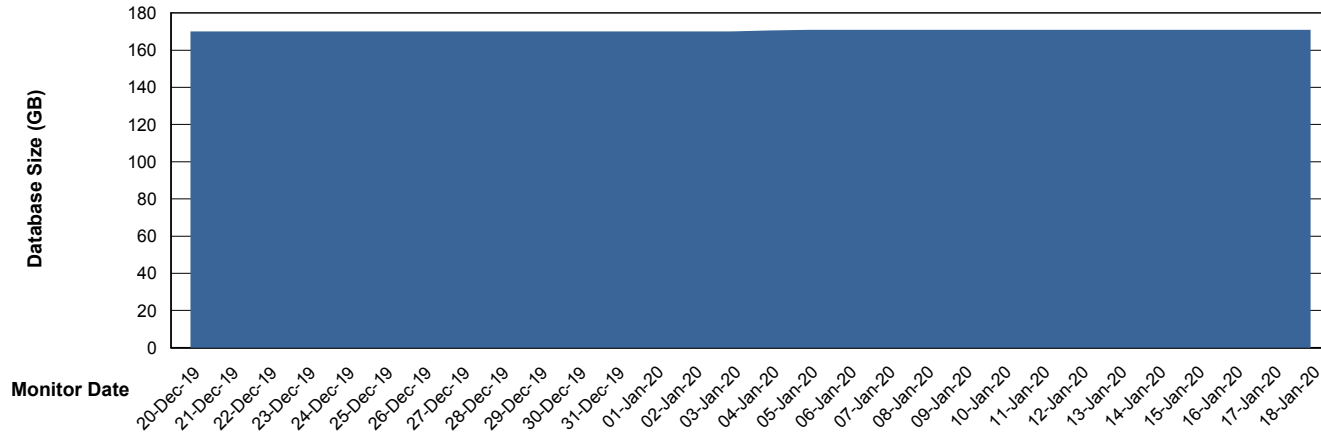

DATABASE SIZE DFDDDB_Production

Database growth over last month