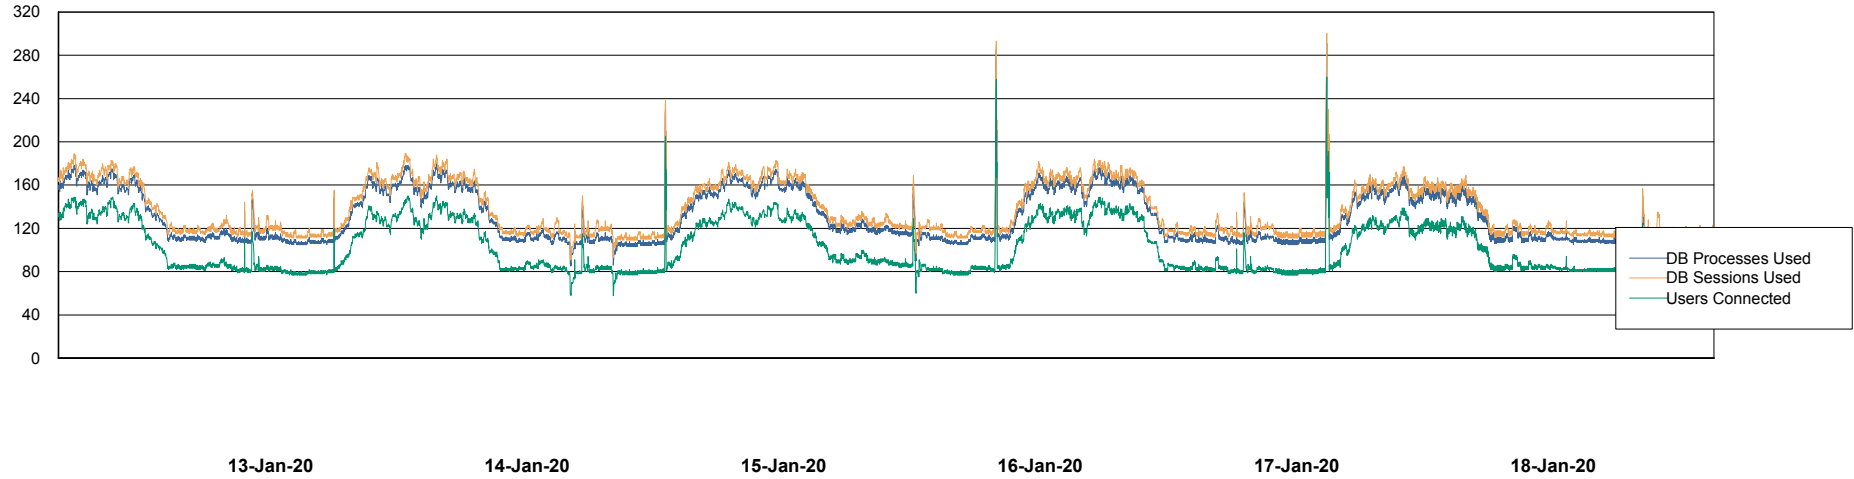

Database Performance BNLDB_FUT_Standby

DB Processes Max 1,000
DB Sessions Max 1,528

Weekly SLA Customer Report

Customer BNL_Production
Database ID 83

Database Performance BNLDB_Production

DB Processes Max 700
DB Sessions Max 1,072

Weekly SLA Customer Report

Customer BNL_Production
Database ID 83

DATABASE SIZE BNLDB_FUT_FutureLive

Database growth over last month

DATABASE SIZE BNLDB_Production

Database growth over last month

Weekly SLA Customer Report