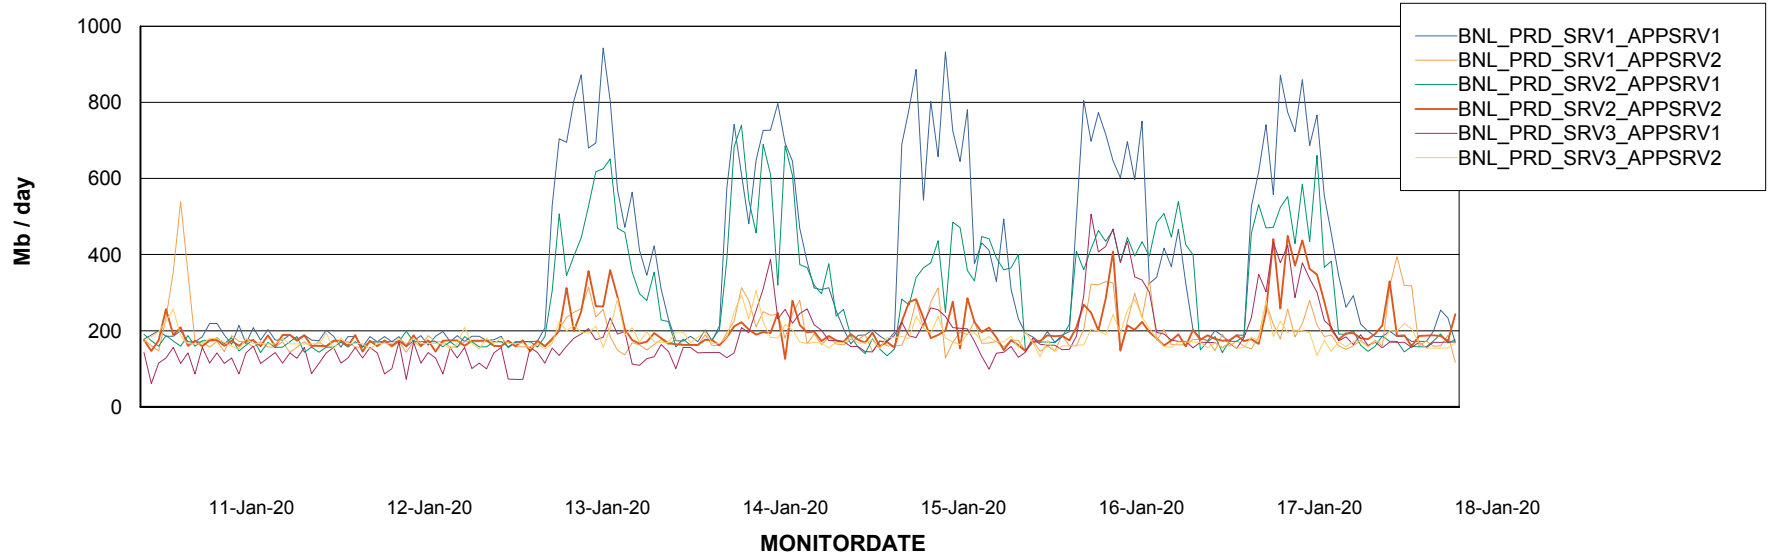

Standby Database Health BNL_Production

Recovery lag for last 7 days

Weekly SLA Customer Report

Customer BNL_Production
Database ID 83

ABSSolute Application Server Services

Avg memory used per ABS Server Service