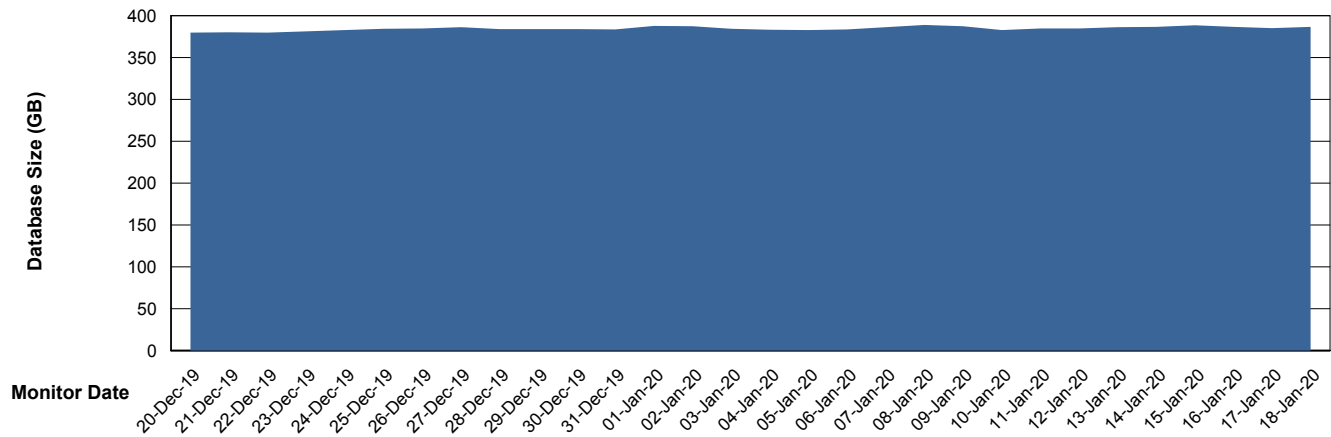

Weekly SLA Customer Report

Customer BNL_Production
Database ID 83

DATABASE SIZE BNLDB_FUT_FutureLive

Database growth over last month

DATABASE SIZE BNLDB_Production

Database growth over last month

Weekly SLA Customer Report