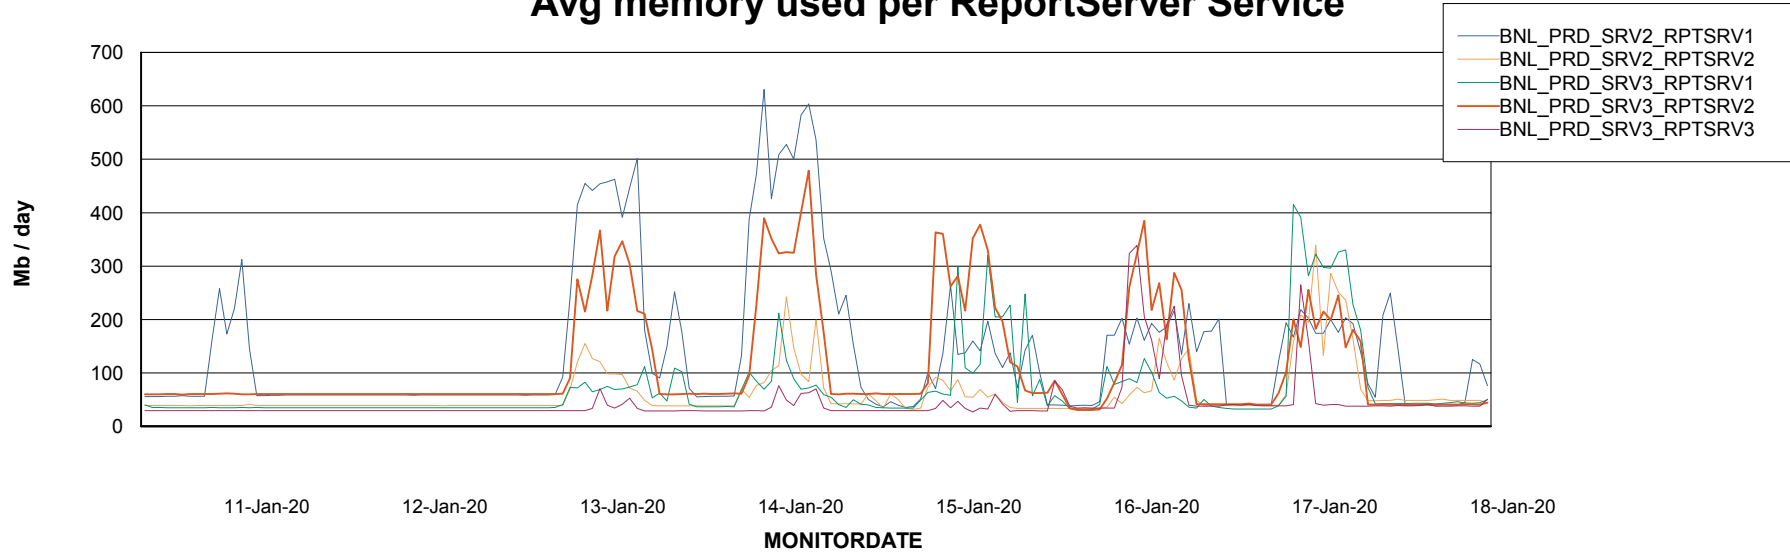

Avg users per day per ABS server

Weekly SLA Customer Report

Customer BNL_Production
Database ID 83

ABSSolute Web Component Services

Avg memory used per ReportServer Service

Disaster per ABS component