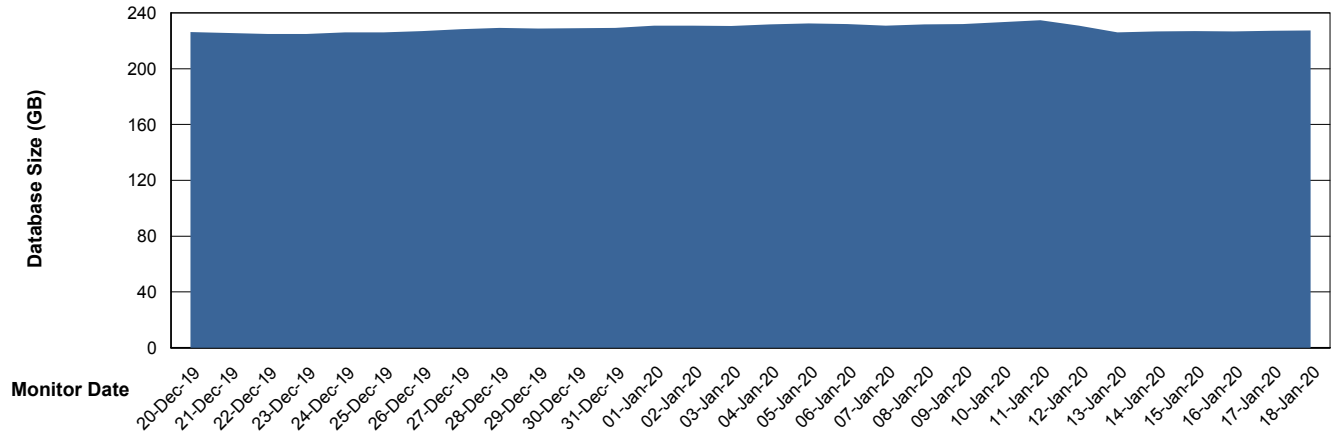

Weekly SLA Customer Report

Customer BNL_Production
Database ID 83

Database Performance BNLDB_FUT_FutureLive

DB Processes Max 1,000
DB Sessions Max 1,536

Weekly SLA Customer Report

Customer BNL_Production
Database ID 83

Database Performance BNLDB_FUT_Standby

DB Processes Max 1,000
DB Sessions Max 1,528

Weekly SLA Customer Report

Customer BNL_Production
Database ID 83

Database Performance BNLDB_Production

DB Processes Max 700
DB Sessions Max 1,072

Weekly SLA Customer Report

Customer BNL_Production
Database ID 83

DATABASE SIZE BNLDB_FUT_FutureLive

Database growth over last month

DATABASE SIZE BNLDB_Production

Database growth over last month

Weekly SLA Customer Report