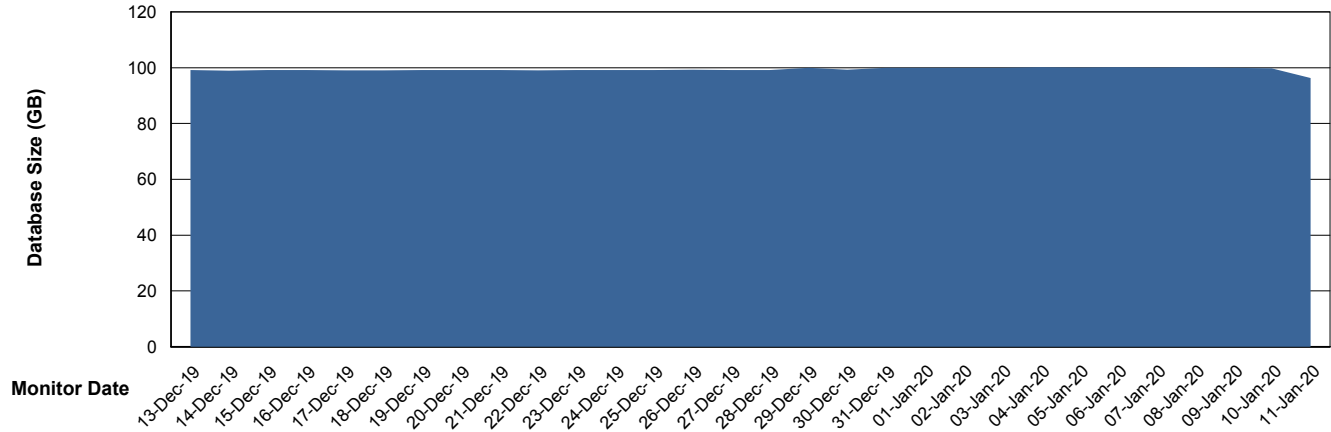

DATABASE SIZE VOSBIDB_Production

Database growth over last month