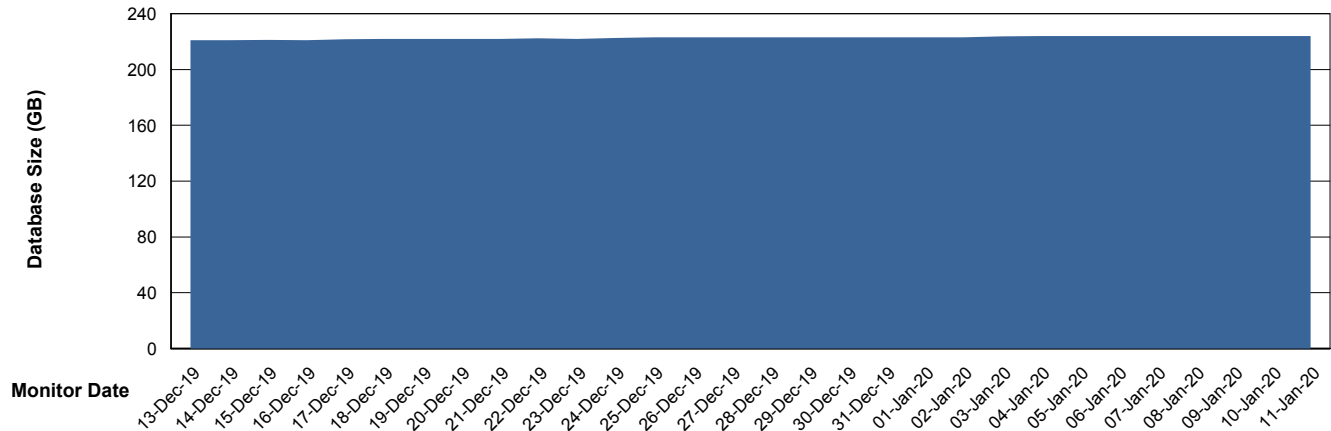

DATABASE SIZE VOSDB_Production

Database growth over last month