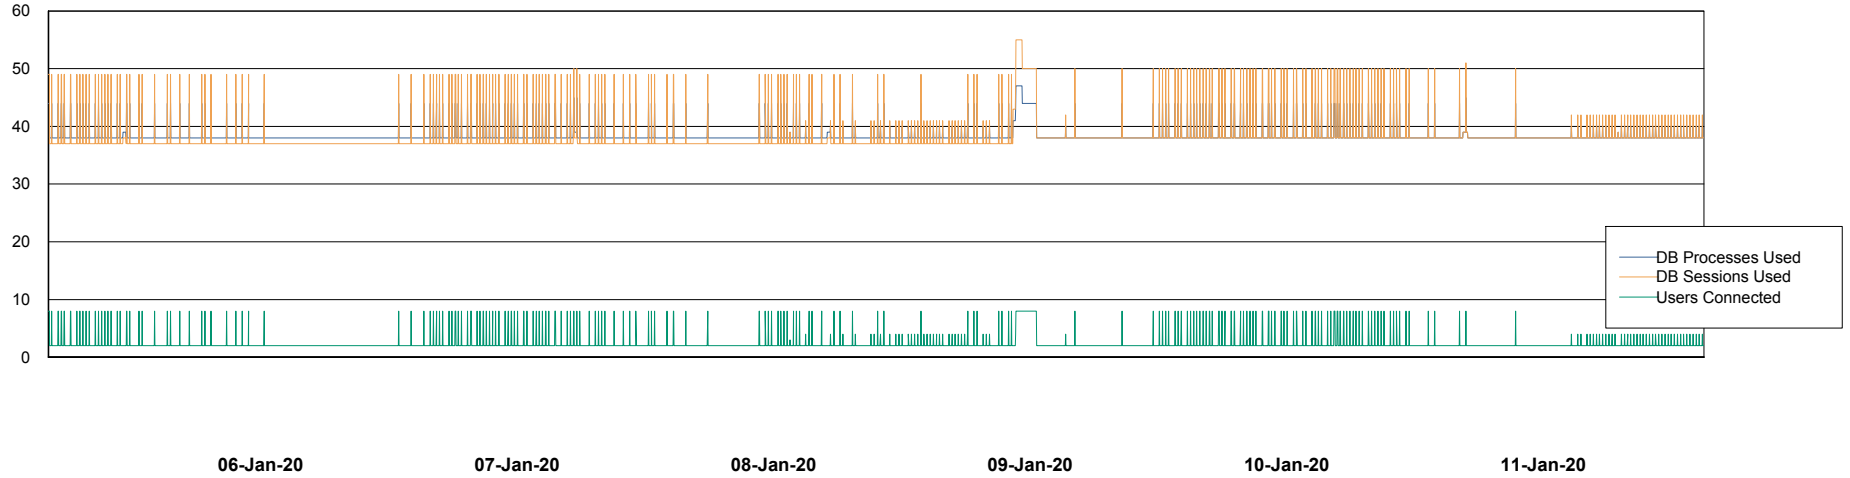

Database Performance VOSDB_Standby

DB Processes Max 300
DB Sessions Max 472