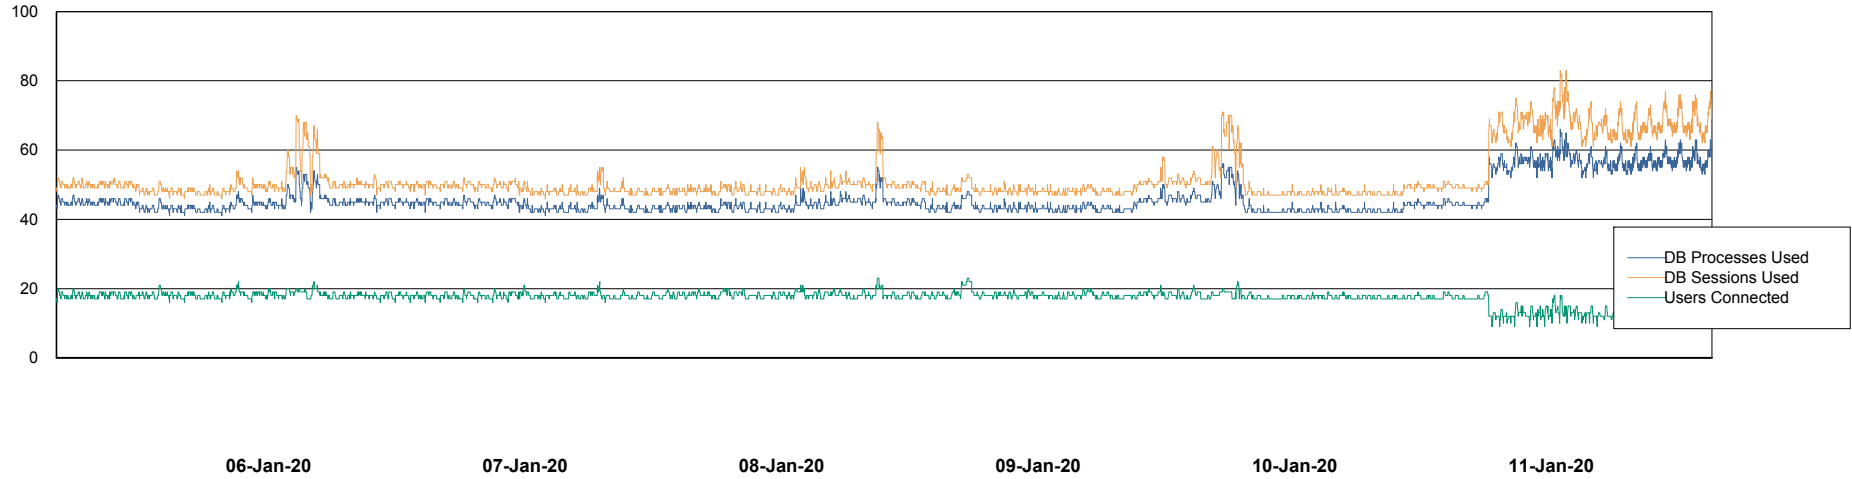

Database Performance VOSBIDB_Production

DB Processes Max 300
DB Sessions Max 472