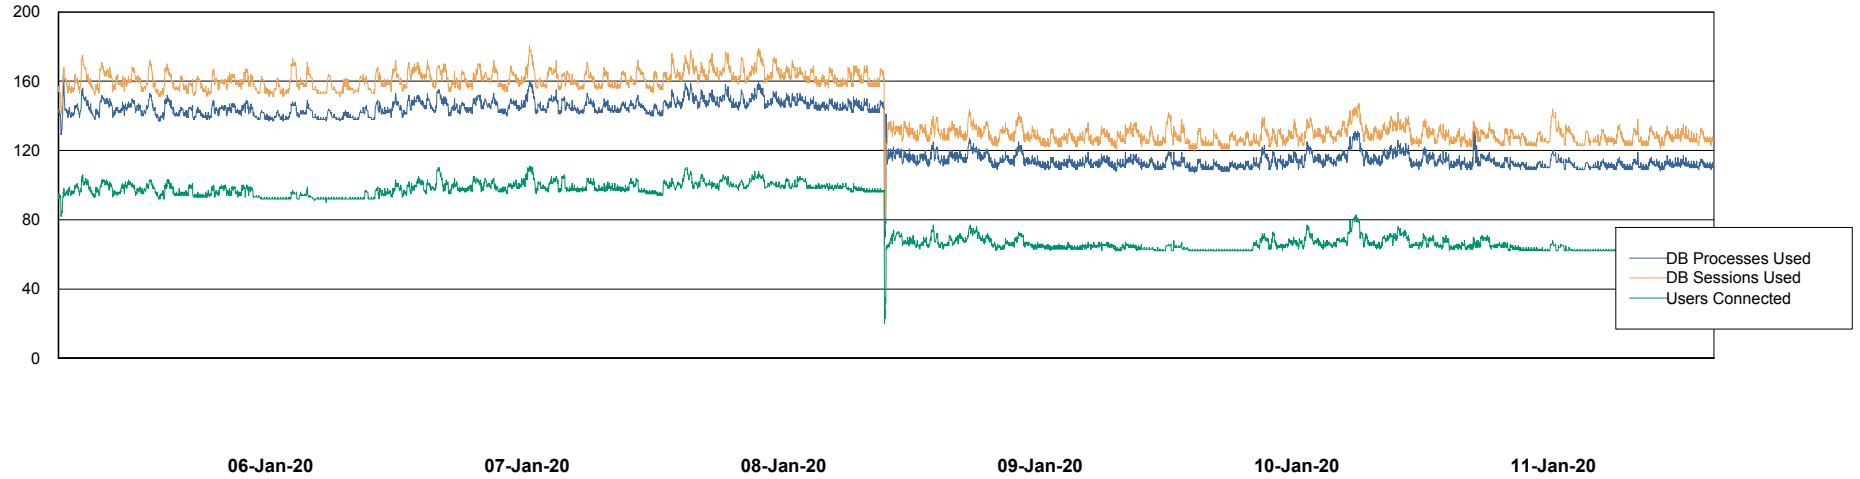

Database Performance VOSDB_Production

DB Processes Max 500
DB Sessions Max 772